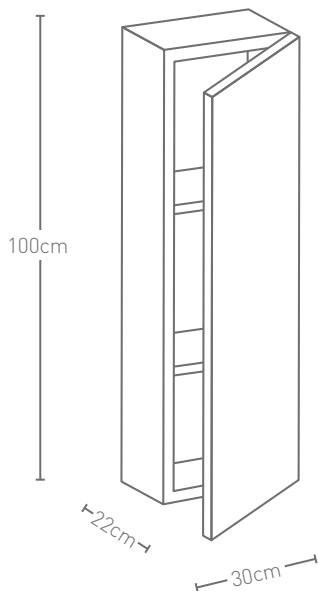

Range: I-Zone Furniture
Type: Wall Storage Unit
Code: SC30
Version/Date: v1 05/22

Colour - Unit:

							
Stone Concrete (LC)	Metal Slate (ST)	Grey Concrete (GC)	Metal Rock (MR)	Natural Oak Effect (NK)	Gloss White (WH)	Dove Grey Gloss (DG)	Cashmere Gloss (CG)
							
Matt White (MW)	Matt Antique Rose (AR)	Matt Parisian Blue (PB)	Matt Grey Onyx (YX)	Stone Matt (SM)	Matt Fern (FM)	Matt Graphite (HT)	