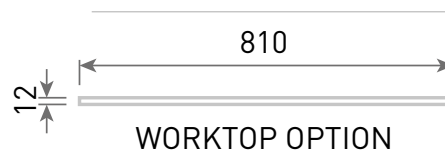

Range: Sima Furniture

Type: 80 Wall Mounted Unit & Basin/Worktop

Code: NT02

Version/Date: v1 05/22

BASIN OPTION

Colour - Unit:

Matt White
(MW)

Matt Antique Rose
(AR)