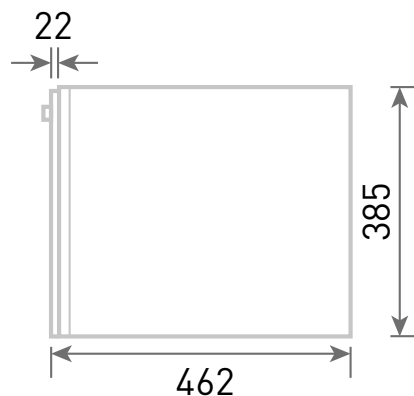

Range: Sima Furniture

Type: 80 Wall Mounted Unit & Basin/Worktop

Code: NT02

Version/Date: v1 05/22

BASIN OPTION

Colour - Unit:

Matt White
(MW)

Matt Antique Rose
(AR)