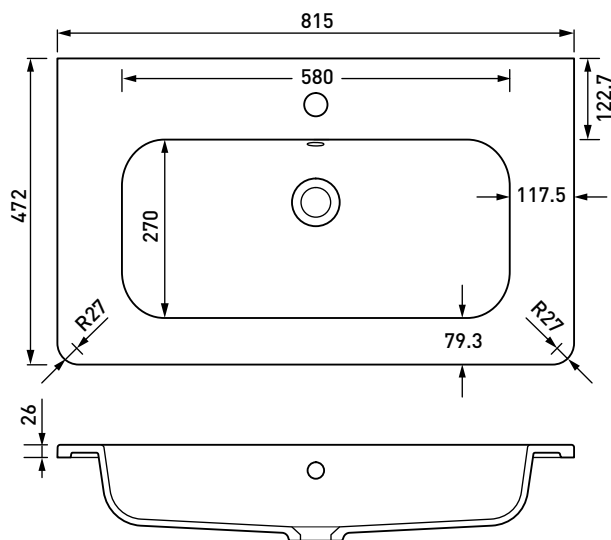

Range: Sima Furniture

Type: 80 Wall Mounted Unit & Basin/Worktop

Code: NT02

Version/Date: v1 05/22

BASIN OPTION

Colour - Unit:

Matt White
(MW)

Matt Antique Rose
(AR)