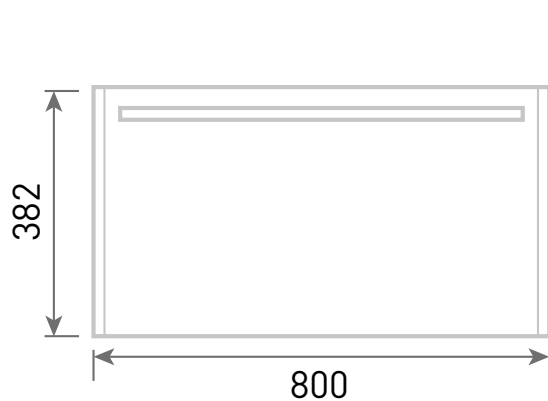

Range: Sima Furniture

Type: 80 Wall Mounted Unit & Basin/Worktop

Code: NT02

Version/Date: v1 05/22

BASIN OPTION

Colour - Unit:

Matt White
(MW)

Matt Antique Rose
(AR)