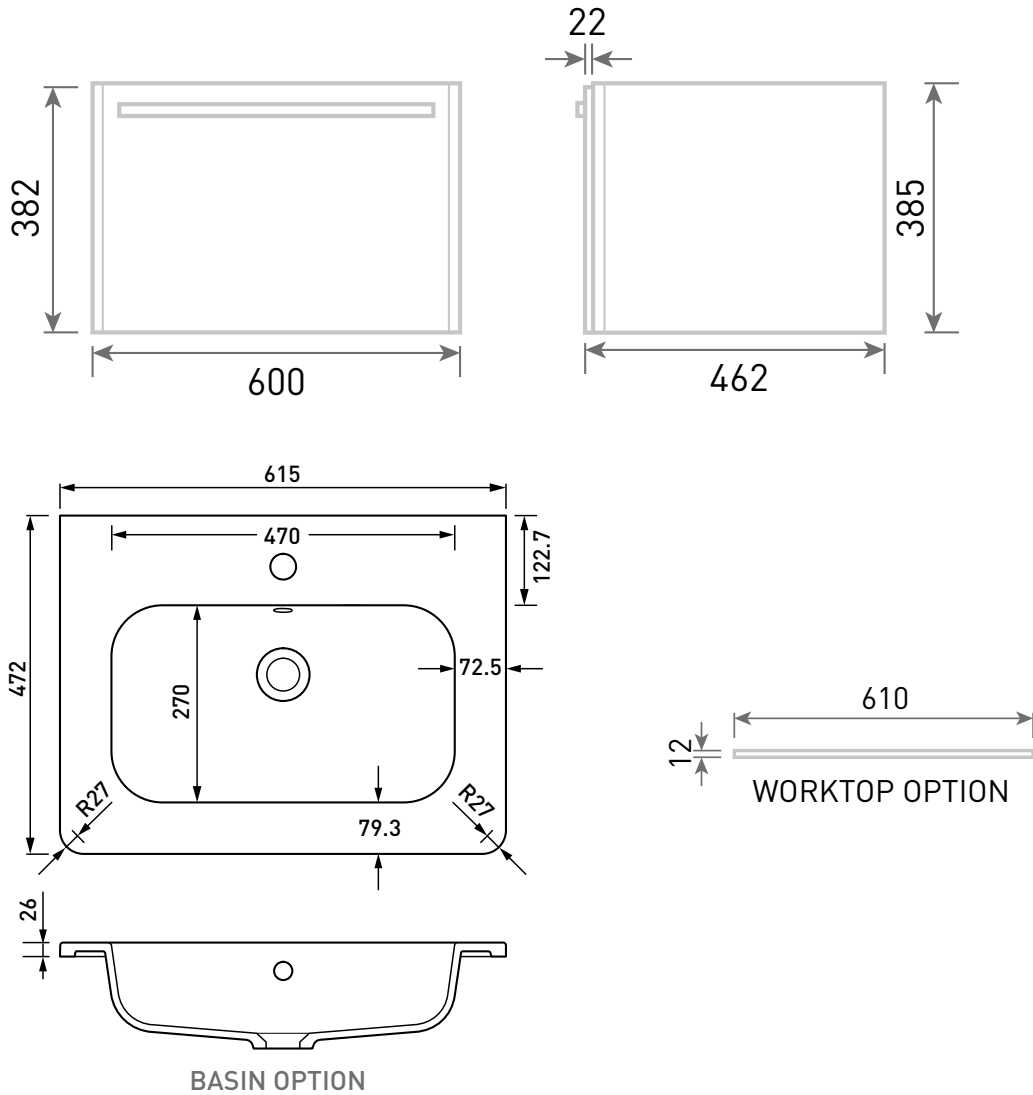

Range: Sima Furniture

Type: 60 Wall Mounted Unit & Basin/Worktop

Code: NT01

Version/Date: v1 05/22

Colour - Unit:

Matt White  
(MW)

Matt Antique Rose  
(AR)

Matt Parisian Blue  
(PB)