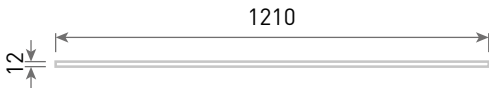

Range: Belgrave Furniture
 Type: 120 Wall Hung Unit & Basin/Worktop
 Code: NH03
 Version/Date: v1 05/22

Worktop Option

Ceramic Basin Option

Unit: mm

length: +/- 5mm

width: +/- 5mm

Height: +/- 3mm

Chrome Oval
Overflow Ring