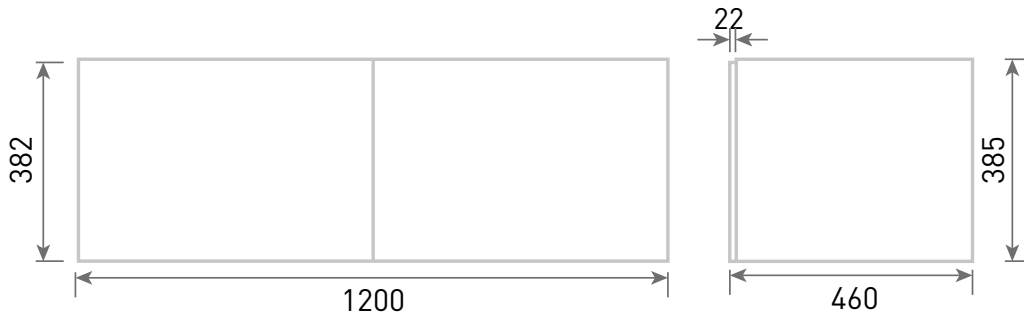

Range: Belgrave Furniture
 Type: 120 Wall Hung Unit & Basin/Worktop
 Code: NH03
 Version/Date: v1 05/22

Worktop Option

Ceramic Basin Option

Unit: mm

length: +/- 5mm

width: +/- 5mm

Height: +/- 3mm

Chrome Oval
Overflow Ring