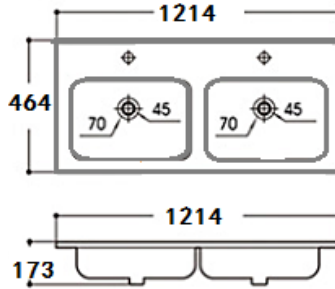

Range: Belgrave Furniture
 Type: 120 Wall Hung Unit & Basin/Worktop
 Code: NH03
 Version/Date: v1 05/22

Worktop Option

Ceramic Basin Option

Unit: mm

length: +/- 5mm

width: +/- 5mm

Height: +/- 3mm

Chrome Oval
Overflow Ring