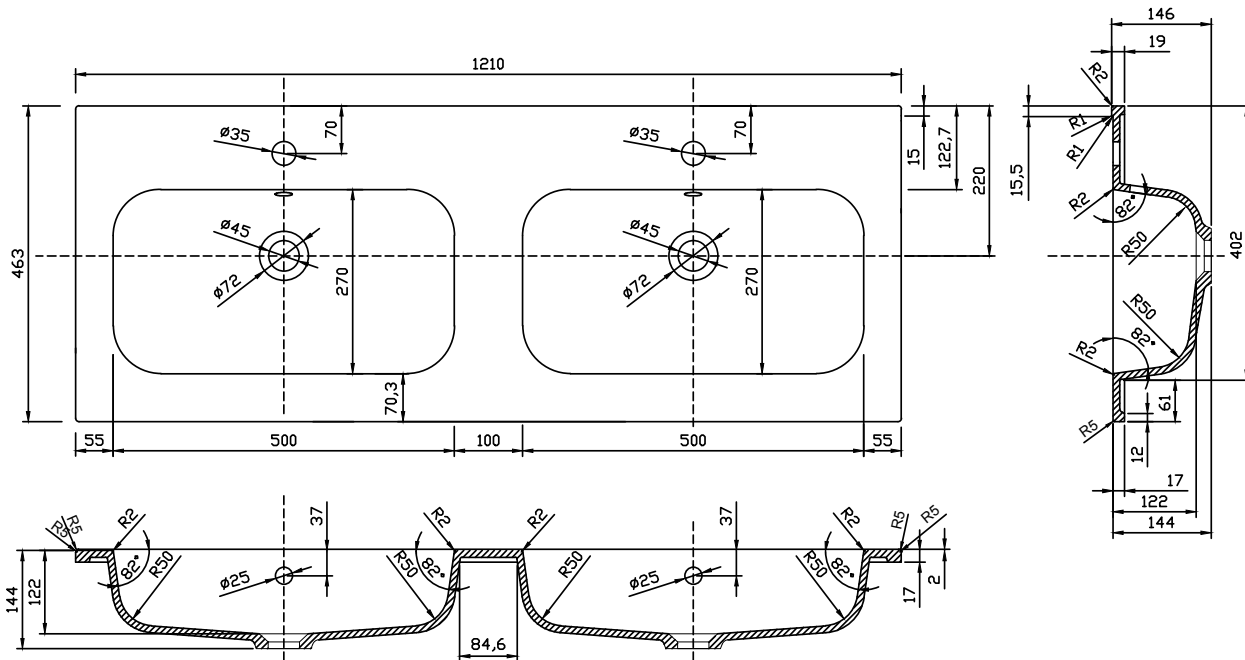

PHOENIX

THE RETAIL BRAND

TECHNICAL DATA SHEET

Range: Belgrave Furniture

Type: 120 Wall Hung Unit & Basin/Worktop

Code: NH03

Version/Date: v1 05/22

Mineral Cast 1 Taphole Basin Option

Range: Belgrave Furniture
 Type: 120 Wall Hung Unit & Basin/Worktop
 Code: NH03
 Version/Date: v1 05/22

Worktop Option

Ceramic Basin Option

Unit: mm

length: +/- 5mm

width: +/- 5mm

Height: +/- 3mm

Chrome Oval
Overflow Ring