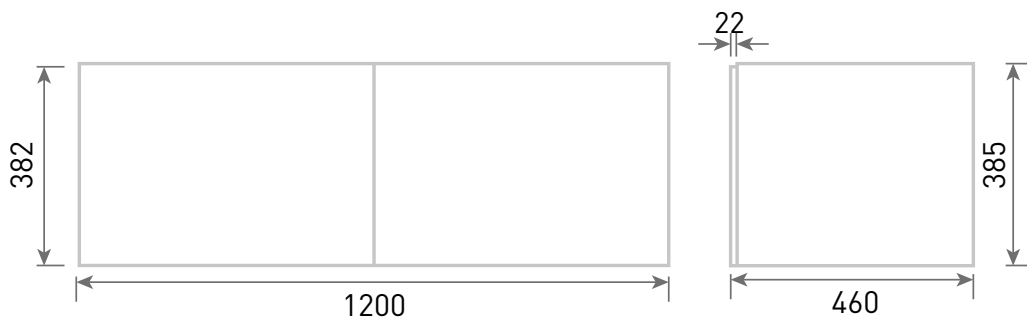

Unit Colours:

Matt White
(MW)

Matt Antique Rose
(AR)

Matt Parisian Blue
(PB)

Matt Grey Onyx
(YX)

Worktops:

Sparkling White

Neo Quartz

Lunar Grey

White Carrara

Guarantee/Aftercare: During installation extra care must be taken to avoid damaging the fittings. We provide a guarantee against faulty manufacture or materials (excluding serviceable parts), providing they have been installed, cared for and used in accordance with our instructions and good plumbing practice.

Phoenix Whirlpools Ltd. Unit 8, Leeds 27 Industrial Estate, Bruntcliffe Ave. Morley, Leeds LS27 0LL

Tel: 0113 201 2260 Email: sales@phoenix-uk.com Web: www.phoenix-uk.com

Notes: Drawings may not be to scale. All dimensions in mm unless otherwise stated. Information correct at time of printing but subject to change at any time.