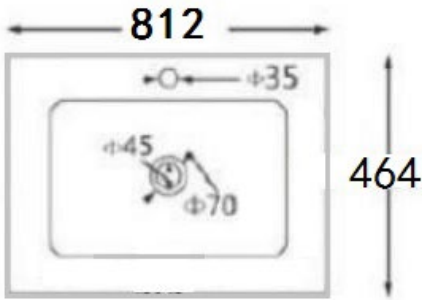

Range: Belgrave Furniture
 Type: 80 Wall Hung Unit & Basin/Worktop
 Code: NH02
 Version/Date: v1 05/22

Ceramic Basin Option

Unit:mm

length: +/- 5mm

width: +/- 5mm

Guarantee/Aftercare: During installation extra care must be taken to avoid damaging the fittings. We provide a guarantee against faulty manufacture or materials (excluding serviceable parts), providing they have been installed, cared for and used in accordance with our instructions and good plumbing practice.