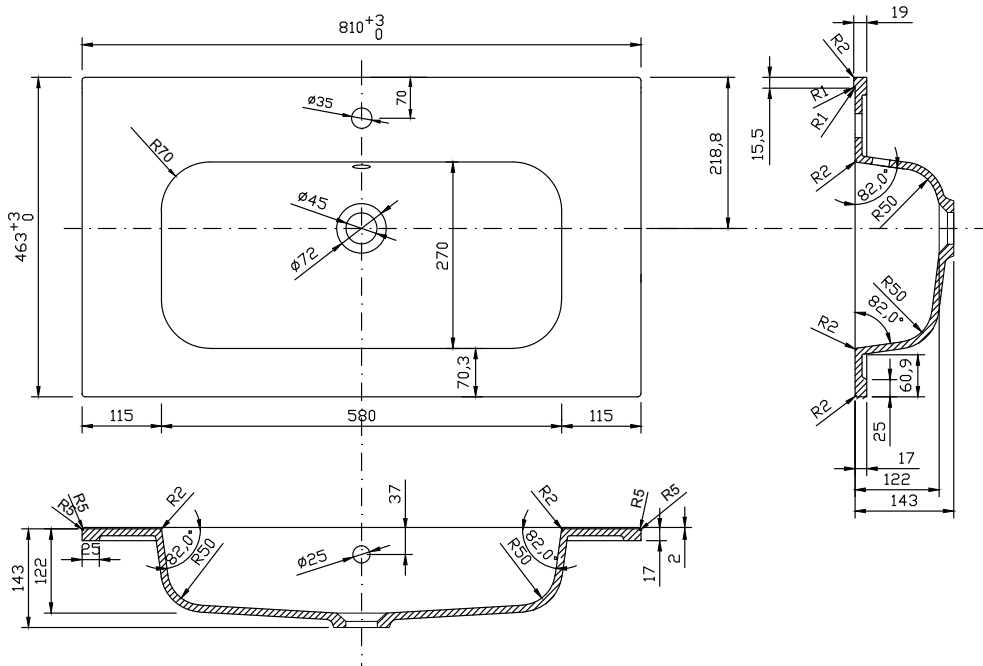

PHOENIX

THE RETAIL BRAND

TECHNICAL DATA SHEET

Range: Belgrave Furniture

Type: 80 Wall Hung Unit & Basin/Worktop

Code: NH02

Version/Date: v1 05/22

Mineral Cast 1 Taphole Basin Option

Range: Belgrave Furniture
 Type: 80 Wall Hung Unit & Basin/Worktop
 Code: NH02
 Version/Date: v1 05/22

Ceramic Basin Option

Unit:mm

length: +/- 5mm

width: +/- 5mm

Guarantee/Aftercare: During installation extra care must be taken to avoid damaging the fittings. We provide a guarantee against faulty manufacture or materials (excluding serviceable parts), providing they have been installed, cared for and used in accordance with our instructions and good plumbing practice.