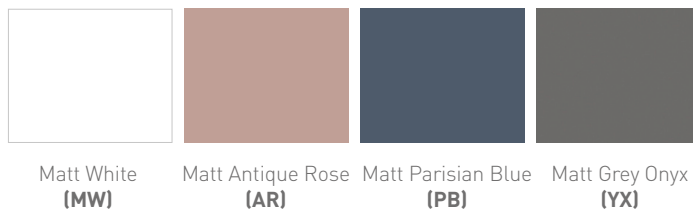

Unit Colours:

Matt White
(MW)Matt Antique Rose
(AR)Matt Parisian Blue
(PB)Matt Grey Onyx
(YX)

Worktops:

Sparkling White

Neo Quartz

Lunar Grey

White Carrara

Phoenix Whirlpools Ltd. Unit 8, Leeds 27 Industrial Estate, Bruntcliffe Ave. Morley, Leeds LS27 0LL

Unit Colours:

Worktops: