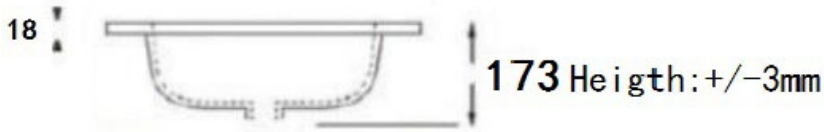

Range: Belgrave Furniture
 Type: 80 Wall Hung Unit & Basin/Worktop
 Code: NH02
 Version/Date: v1 05/22

Ceramic Basin Option

Unit:mm

length: +/- 5mm

width: +/- 5mm

Guarantee/Aftercare: During installation extra care must be taken to avoid damaging the fittings. We provide a guarantee against faulty manufacture or materials (excluding serviceable parts), providing they have been installed, cared for and used in accordance with our instructions and good plumbing practice.

Unit Colours:

Worktops: