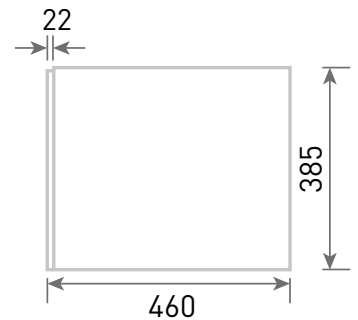

Guarantee/Aftercare: During installation extra care must be taken to avoid damaging the fittings. We provide a guarantee against faulty manufacture or materials (excluding serviceable parts), providing they have been installed, cared for and used in accordance with our instructions and good plumbing practice.

Unit Colours:

Worktops:

Phoenix Whirlpools Ltd. Unit 8, Leeds 27 Industrial Estate, Bruntcliffe Ave. Morley, Leeds LS27 0LL

Tel: 0113 201 2260 Email: sales@phoenix-uk.com Web: www.phoenix-uk.com

Notes: Drawings may not be to scale. All dimensions in mm unless otherwise stated. Information correct at time of printing but subject to change at any time.