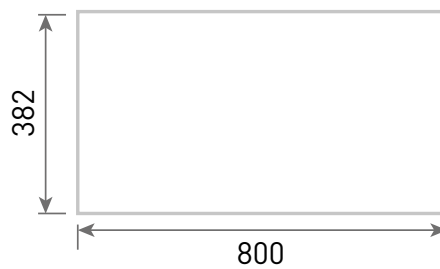

Guarantee/Aftercare: During installation extra care must be taken to avoid damaging the fittings. We provide a guarantee against faulty manufacture or materials (excluding serviceable parts), providing they have been installed, cared for and used in accordance with our instructions and good plumbing practice.

Unit Colours:

Worktops:

Phoenix Whirlpools Ltd. Unit 8, Leeds 27 Industrial Estate, Bruntcliffe Ave. Morley, Leeds LS27 0LL

Tel: 0113 201 2260 Email: sales@phoenix-uk.com Web: www.phoenix-uk.com

Notes: Drawings may not be to scale. All dimensions in mm unless otherwise stated. Information correct at time of printing but subject to change at any time.