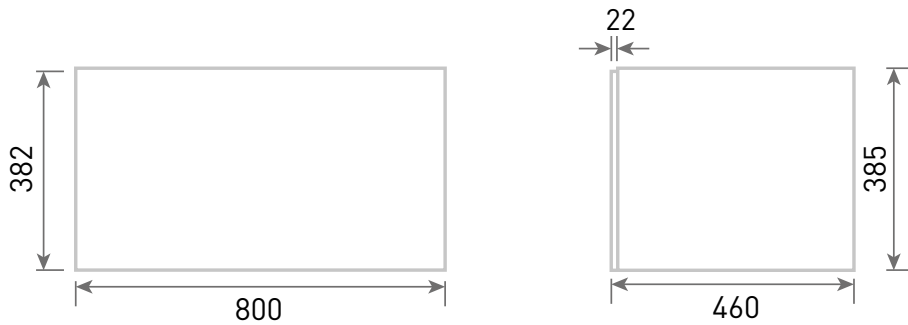

Range: Belgrave Furniture
 Type: 80 Wall Hung Unit & Basin/Worktop
 Code: NH02
 Version/Date: v1 05/22

Ceramic Basin Option

Unit:mm

length: +/- 5mm

width: +/- 5mm

Guarantee/Aftercare: During installation extra care must be taken to avoid damaging the fittings. We provide a guarantee against faulty manufacture or materials (excluding serviceable parts), providing they have been installed, cared for and used in accordance with our instructions and good plumbing practice.