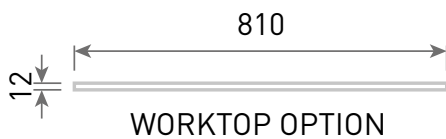

Guarantee/Aftercare: During installation extra care must be taken to avoid damaging the fittings. We provide a guarantee against faulty manufacture or materials (excluding serviceable parts), providing they have been installed, cared for and used in accordance with our instructions and good plumbing practice.

Unit Colours:

Worktops:

Phoenix Whirlpools Ltd. Unit 8, Leeds 27 Industrial Estate, Bruntcliffe Ave. Morley, Leeds LS27 0LL

Tel: 0113 201 2260 Email: sales@phoenix-uk.com Web: www.phoenix-uk.com

Notes: Drawings may not be to scale. All dimensions in mm unless otherwise stated. Information correct at time of printing but subject to change at any time.