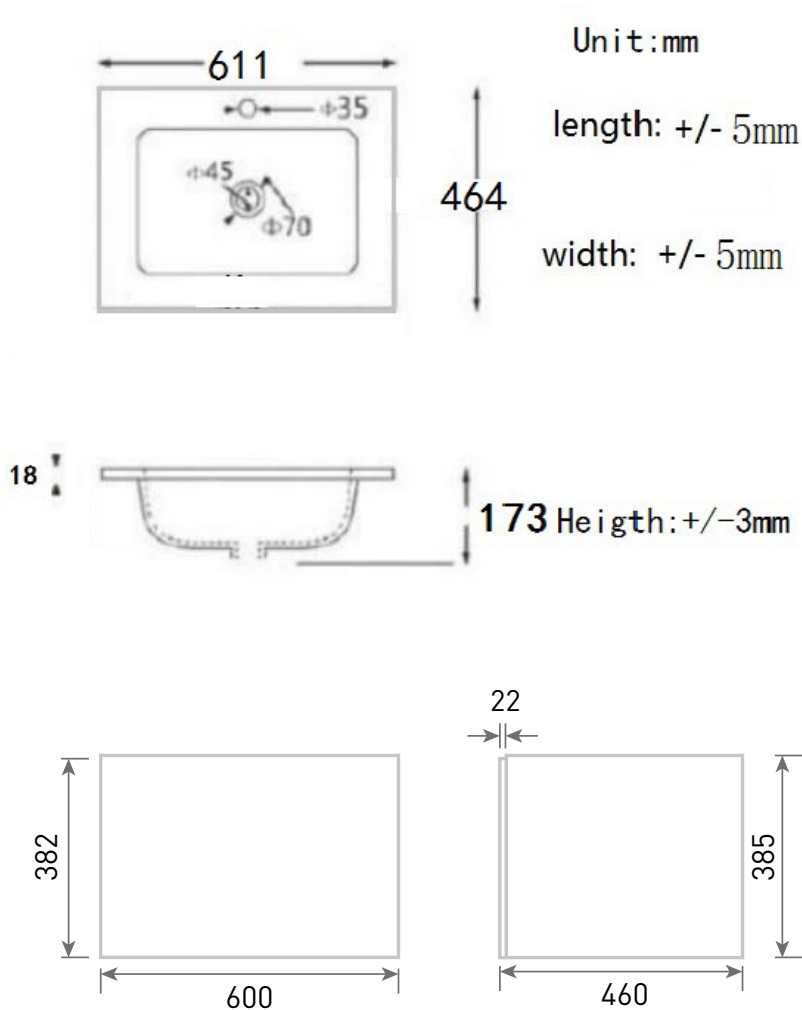

Ceramic Basin Option