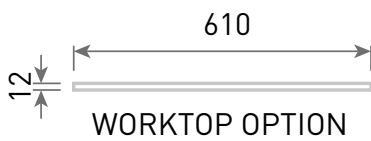

Range: Belgrave Furniture
Type: 60 Wall Hung Unit & Basin/Worktop
Code: NH01
Version/Date: v1 05/22

Mineral Cast 1 Taphole Basin Option

-  Chrome Overflow Ring
-  Matt Black Overflow Ring
-  Brushed Brass Overflow Ring