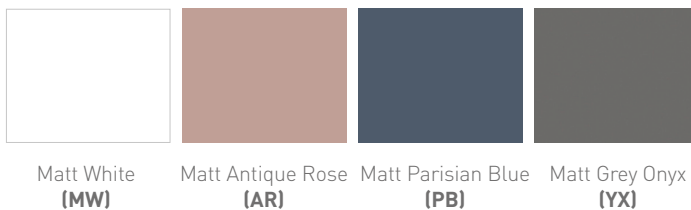

Range: Belgrave Furniture
Type: 60 Wall Hung Unit & Basin/Worktop
Code: NH01
Version/Date: v1 05/22

Mineral Cast 1 Taphole Basin Option

-  Chrome Overflow Ring
-  Matt Black Overflow Ring
-  Brushed Brass Overflow Ring

Unit Colours:

Worktops:

Phoenix Whirlpools Ltd. Unit 8, Leeds 27 Industrial Estate, Bruntcliffe Ave. Morley, Leeds LS27 0LL

Tel: 0113 201 2260 Email: sales@phoenix-uk.com Web: www.phoenix-uk.com

Range:	Belgrave Furniture
Type:	60 Wall Hung Unit & Basin/Worktop
Code:	NH01
Version/Date:	v1 05/22

Unit Colours:

Worktops: