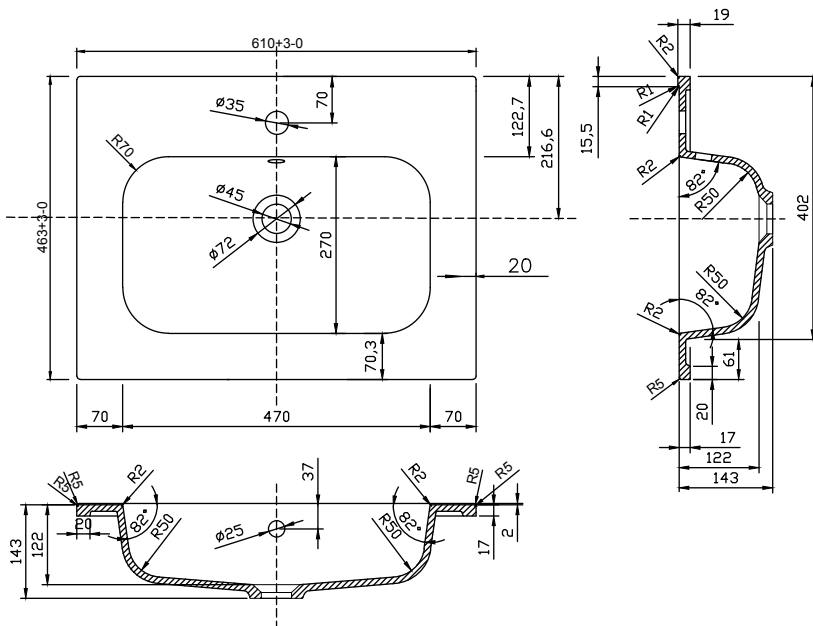

Range: Belgrave Furniture
Type: 60 Wall Hung Unit & Basin/Worktop
Code: NH01
Version/Date: v1 05/22

Mineral Cast 1 Taphole Basin Option

-  Chrome Overflow Ring
-  Matt Black Overflow Ring
-  Brushed Brass Overflow Ring

Unit Colours:

Worktops:

Phoenix Whirlpools Ltd. Unit 8, Leeds 27 Industrial Estate, Bruntcliffe Ave. Morley, Leeds LS27 0LL

Tel: 0113 201 2260 Email: sales@phoenix-uk.com Web: www.phoenix-uk.com

Range:	Belgrave Furniture
Type:	60 Wall Hung Unit & Basin/Worktop
Code:	NH01
Version/Date:	v1 05/22