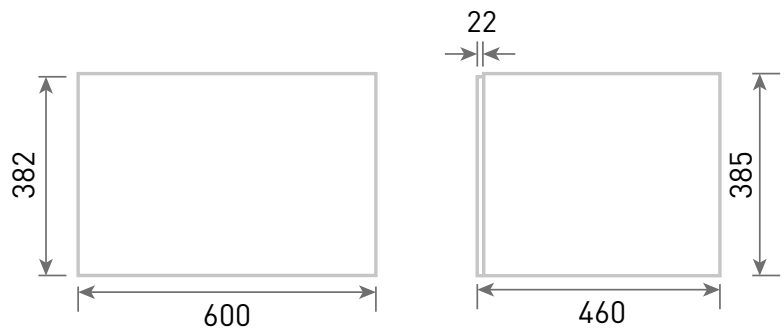

Range: Belgrave Furniture
Type: 60 Wall Hung Unit & Basin/Worktop
Code: NH01
Version/Date: v1 05/22

Mineral Cast 1 Taphole Basin Option

-  Chrome Overflow Ring
-  Matt Black Overflow Ring
-  Brushed Brass Overflow Ring