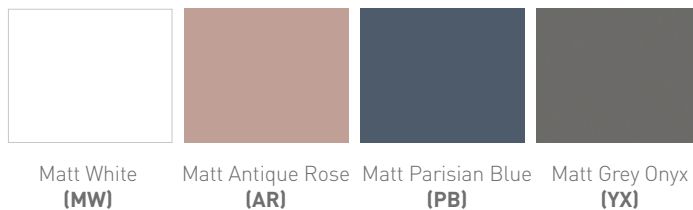

Range: Belgrave Furniture
Type: 60 Wall Hung Unit & Basin/Worktop
Code: NH01
Version/Date: v1 05/22

Mineral Cast 1 Taphole Basin Option

-  Chrome Overflow Ring
-  Matt Black Overflow Ring
-  Brushed Brass Overflow Ring

Unit Colours:

Worktops:

Phoenix Whirlpools Ltd. Unit 8, Leeds 27 Industrial Estate, Bruntcliffe Ave. Morley, Leeds LS27 0LL

Tel: 0113 201 2260 Email: sales@phoenix-uk.com Web: www.phoenix-uk.com

Range:	Belgrave Furniture
Type:	60 Wall Hung Unit & Basin/Worktop
Code:	NH01
Version/Date:	v1 05/22

Unit Colours:

Worktops: