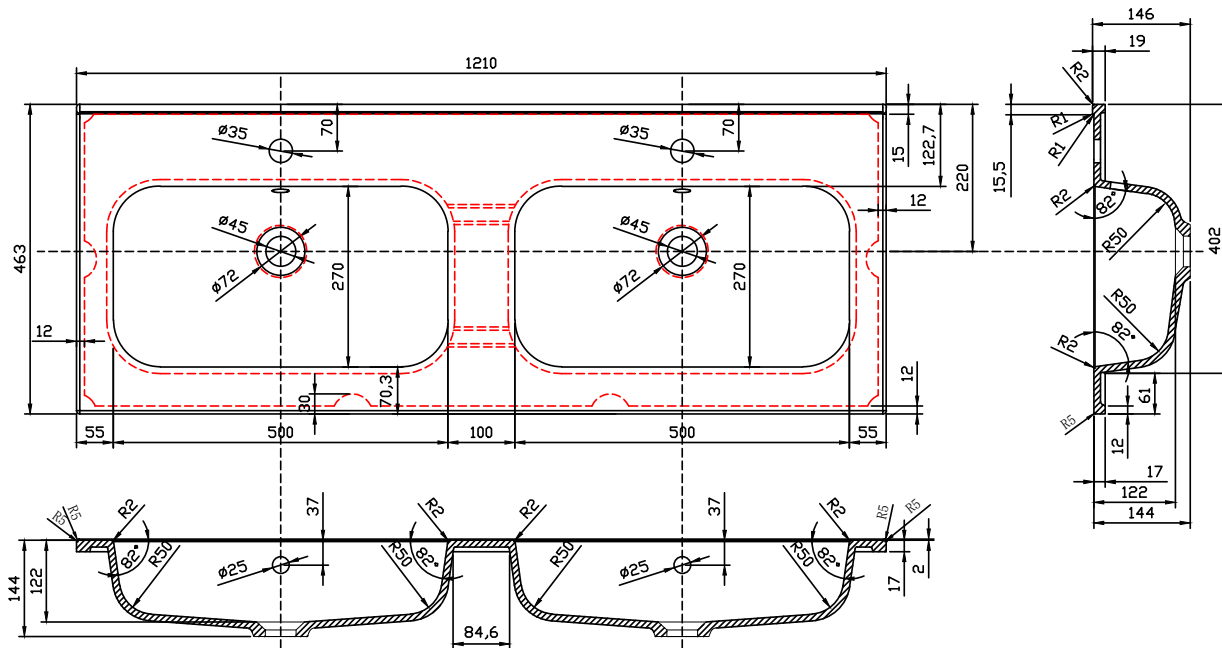

Mineral Cast 1 Taphole Basin Option

Chrome Overflow Ring

Matt Black Overflow Ring

Brushed Brass Overflow Ring