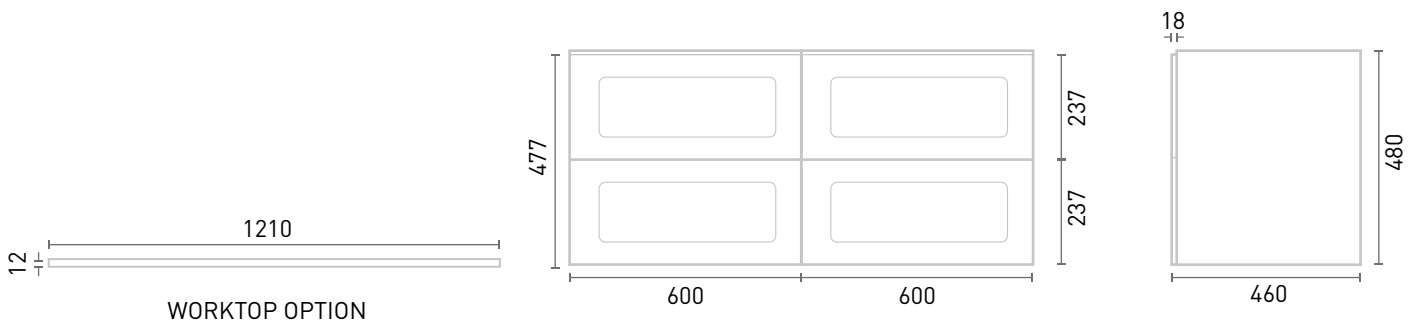

WORKTOP OPTION

Unit Colours:

Worktops:

Guarantee/Aftercare: During installation extra care must be taken to avoid damaging the fittings. We provide a guarantee against faulty manufacture or materials (excluding serviceable parts), providing they have been installed, cared for and used in accordance with our instructions and good plumbing practice.

Phoenix Whirlpools Ltd. Unit 8, Leeds 27 Industrial Estate, Bruntcliffe Ave. Morley, Leeds LS27 0LL

Tel: 0113 201 2260 Email: sales@phoenix-uk.com Web: www.phoenix-uk.com

Notes: Drawings may not be to scale. All dimensions in mm unless otherwise stated. Information correct at time of printing but subject to change at any time.