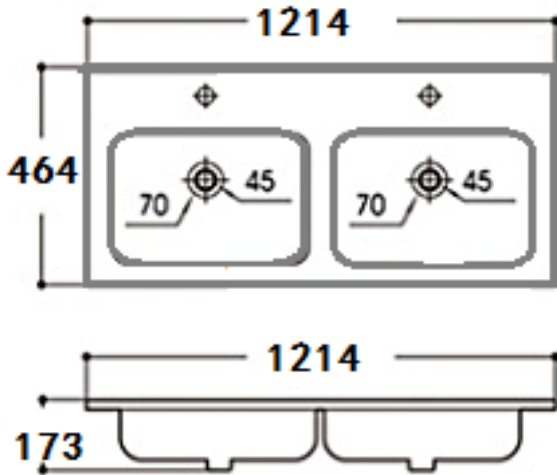

Notes: Drawings may not be to scale. All dimensions in mm unless otherwise stated. Information correct at time of printing but subject to change at any time.

**PHOENIX**

THE RETAIL BRAND

TECHNICAL DATA SHEET

Range: Elite Furniture

Type: 120 Wall Mounted Unit & Basin/Worktop

Code: NE03

Version/Date: v1 05/22

Ceramic Basin Option

length: +/- 5mm

width: +/- 5mm

Height: +/- 3mm