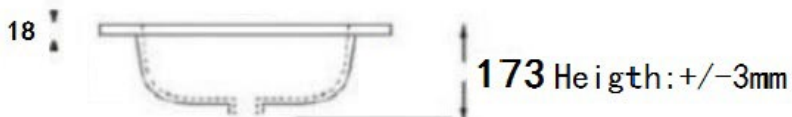

Range:	Elite Furniture
Type:	60 Wall Mounted Unit & Basin/Worktop
Code:	NE01
Version/Date:	v1 05/22

Ceramic Basin Option

Unit:mm

length: +/- 5mm

width: +/- 5mm

Chrome Oval Overflow Ring

**Guarantee/Aftercare:** During installation extra care must be taken to avoid damaging the fittings. We provide a guarantee against faulty manufacture or materials (excluding serviceable parts), providing they have been installed, cared for and used in accordance with our instructions and good plumbing practice.