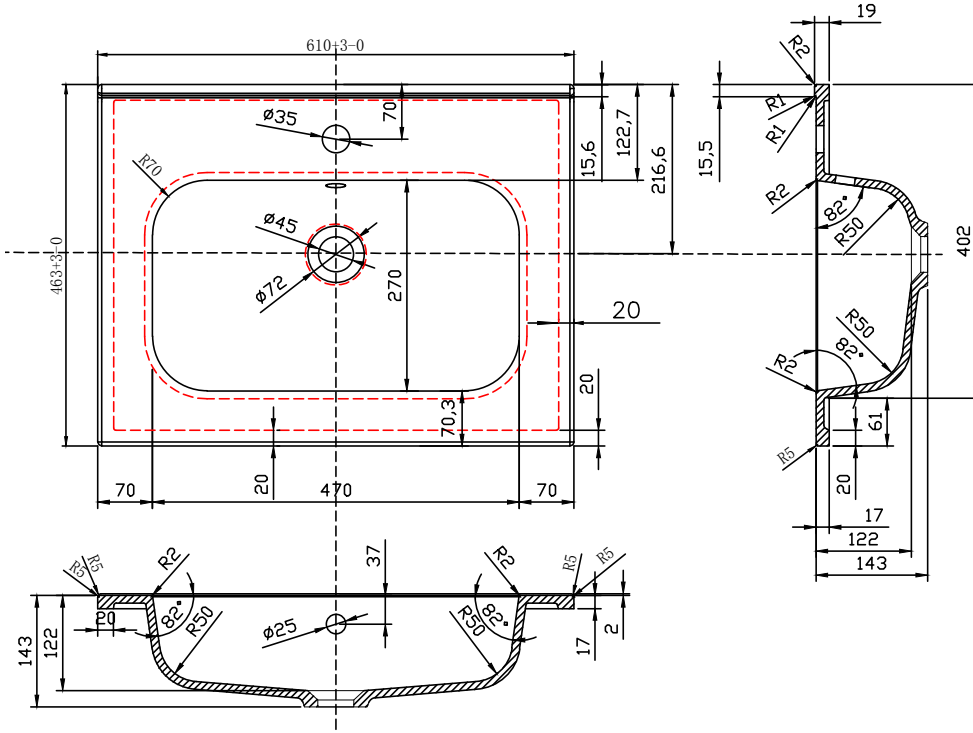

**PHOENIX**

THE RETAIL BRAND

TECHNICAL DATA SHEET

Range: Elite Furniture

Type: 60 Wall Mounted Unit & Basin/Worktop

Code: NE01

Version/Date: v1 05/22

Mineral Cast 1 Taphole Basin Option

Range:	Elite Furniture
Type:	60 Wall Mounted Unit & Basin/Worktop
Code:	NE01
Version/Date:	v1 05/22

Ceramic Basin Option

Unit:mm

length: +/- 5mm

width: +/- 5mm

Chrome Oval Overflow Ring

**Guarantee/Aftercare:** During installation extra care must be taken to avoid damaging the fittings. We provide a guarantee against faulty manufacture or materials (excluding serviceable parts), providing they have been installed, cared for and used in accordance with our instructions and good plumbing practice.