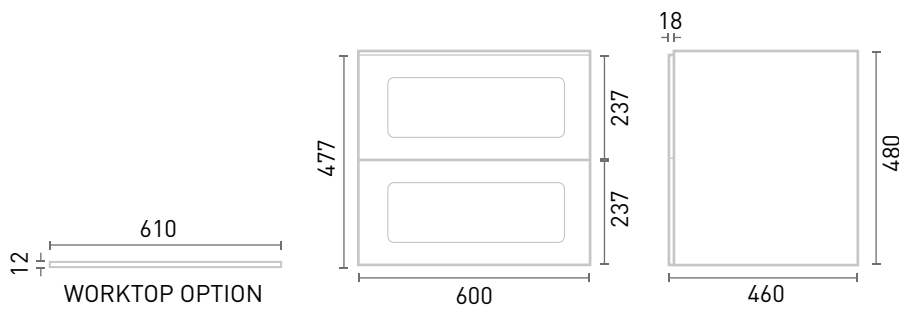

Guarantee/Aftercare: During installation extra care must be taken to avoid damaging the fittings. We provide a guarantee against faulty manufacture or materials (excluding serviceable parts), providing they have been installed, cared for and used in accordance with our instructions and good plumbing practice.

Unit Colours:

Matt White (MW)

Matt Antique Rose (AR)

Matt Parisian Blue (PB)

Matt Grey Onyx (YX)

Worktops:

Sparkling White

Neo Quartz

Lunar Grey

White Carrara

Phoenix Whirlpools Ltd. Unit 8, Leeds 27 Industrial Estate, Bruntcliffe Ave. Morley, Leeds LS27 0LL

Tel: 0113 201 2260 Email: sales@phoenix-uk.com Web: www.phoenix-uk.com

Notes: Drawings may not be to scale. All dimensions in mm unless otherwise stated. Information correct at time of printing but subject to change at any time.