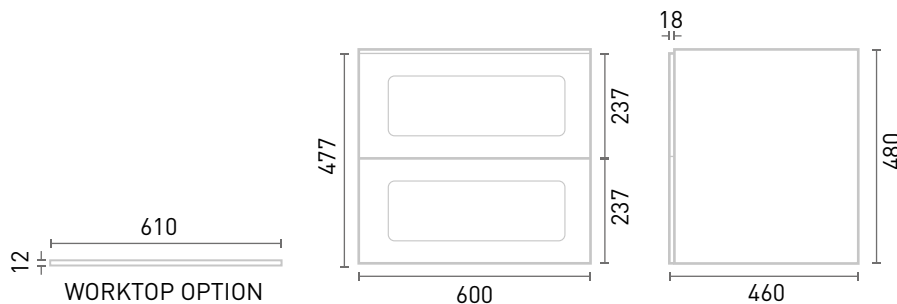

Range:	Elite Furniture
Type:	60 Wall Mounted Unit & Basin/Worktop
Code:	NE01
Version/Date:	v1 05/22

Ceramic Basin Option

Unit:mm

length: +/- 5mm

width: +/- 5mm

Chrome Oval Overflow Ring

**Guarantee/Aftercare:** During installation extra care must be taken to avoid damaging the fittings. We provide a guarantee against faulty manufacture or materials (excluding serviceable parts), providing they have been installed, cared for and used in accordance with our instructions and good plumbing practice.