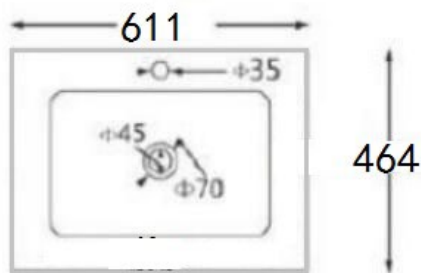

Lunar Grey

White Carrara

Phoenix Whirlpools Ltd. Unit 8, Leeds 27 Industrial Estate, Bruntcliffe Ave. Morley, Leeds LS27 0LL

Tel: 0113 201 2260 Email: sales@phoenix-uk.com Web: www.phoenix-uk.com

Notes: Drawings may not be to scale. All dimensions in mm unless otherwise stated. Information correct at time of printing but subject to change at any time.

Range:	Elite Furniture
Type:	60 Wall Mounted Unit & Basin/Worktop
Code:	NE01
Version/Date:	v1 05/22

Ceramic Basin Option

Unit:mm

length: +/- 5mm

width: +/- 5mm

Chrome Oval Overflow Ring

**Guarantee/Aftercare:** During installation extra care must be taken to avoid damaging the fittings. We provide a guarantee against faulty manufacture or materials (excluding serviceable parts), providing they have been installed, cared for and used in accordance with our instructions and good plumbing practice.