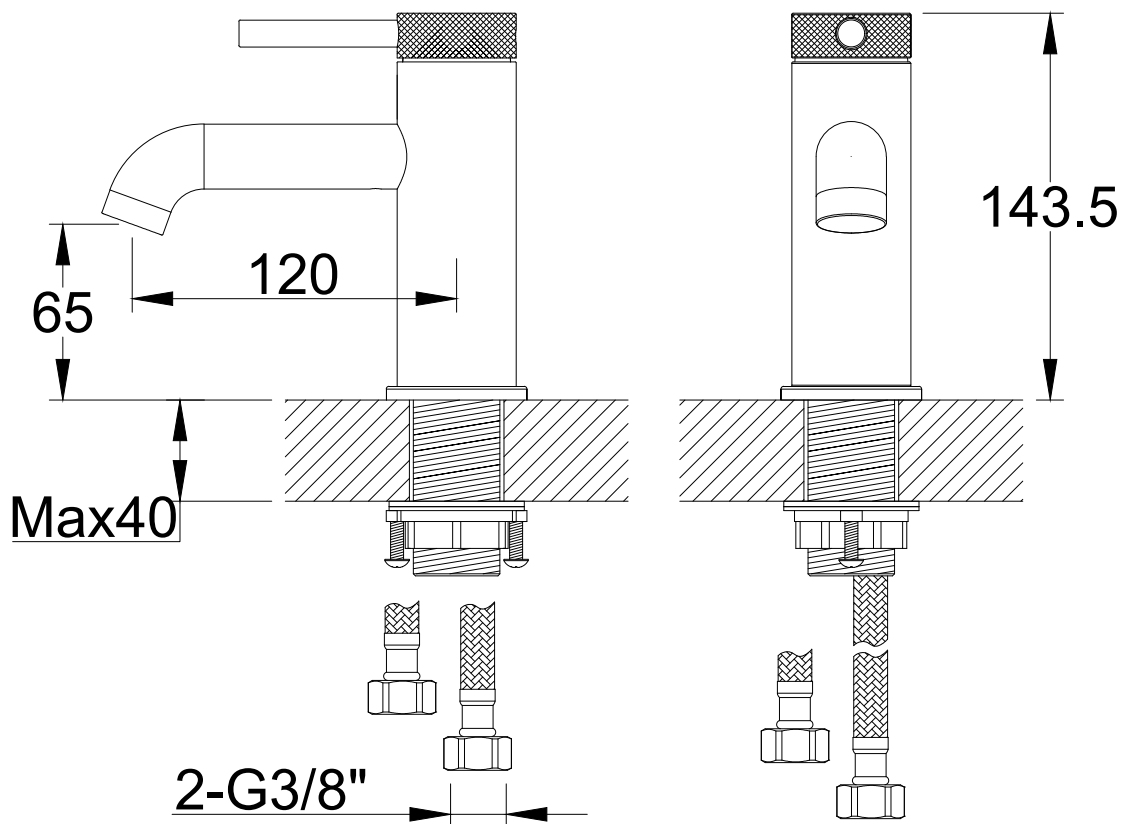

Range: Brassware
 Type: Sima Knurled
 Code: KN026 KN035 KN009
 Version/Date: v1 07/22

Information:

Guarantee/Aftercare: During installation extra care must be taken to avoid damaging the fittings. We provide a guarantee against faulty manufacture or materials (excluding serviceable parts), providing they have been installed, cared for and used in accordance with our instructions and good plumbing practice. We recommend that all brassware is installed to allow access to serviceable parts as we cannot accept responsibility in the event that access is required.