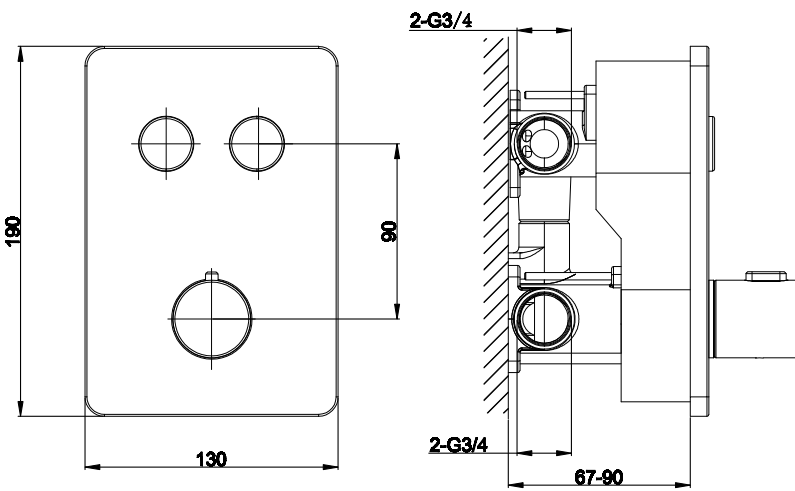

Range: Various

Type: Shower Packs

Code: DIS05 DIS14 LNS05 LNS14 KNS08 KNS09 KNS07 ETS08 ETS09 ETS07

Version/Date: v1 03/23

Available in various finishes

Information:
High Pressure. Vernet Cartridge.

Guarantee/Aftercare: During installation extra care must be taken to avoid damaging the fittings. We provide a guarantee against faulty manufacture or materials (excluding serviceable parts), providing they have been installed, cared for and used in accordance with our instructions and good plumbing practice. We recommend that all brassware is installed to allow access to serviceable parts as we cannot accept responsibility in the event that access is required.