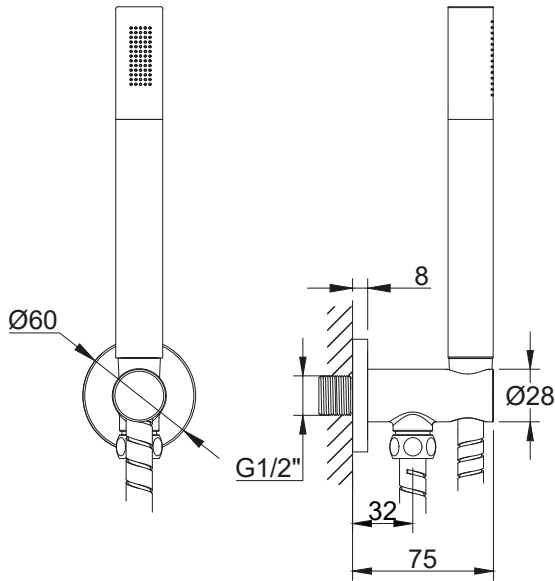

Range: Various

Type: Shower Packs

Code: DIS05 DIS14 LNS05 LNS14 KNS08 KNS09 KNS07 ETS08 ETS09 ETS07

Version/Date: v1 03/23

Available in various finishes

Information:
High Pressure. Vernet Cartridge.

Guarantee/Aftercare: During installation extra care must be taken to avoid damaging the fittings. We provide a guarantee against faulty manufacture or materials (excluding serviceable parts), providing they have been installed, cared for and used in accordance with our instructions and good plumbing practice. We recommend that all brassware is installed to allow access to serviceable parts as we cannot accept responsibility in the event that access is required.

Finishes:

Brushed Nickel

Phoenix Whirlpools Ltd. Unit 8, Leeds 27 Industrial Estate, Bruntcliffe Ave. Morley, Leeds LS27 0LL

Tel: 0113 201 2260 Email: sales@phoenix-uk.com Web: www.phoenix-uk.com