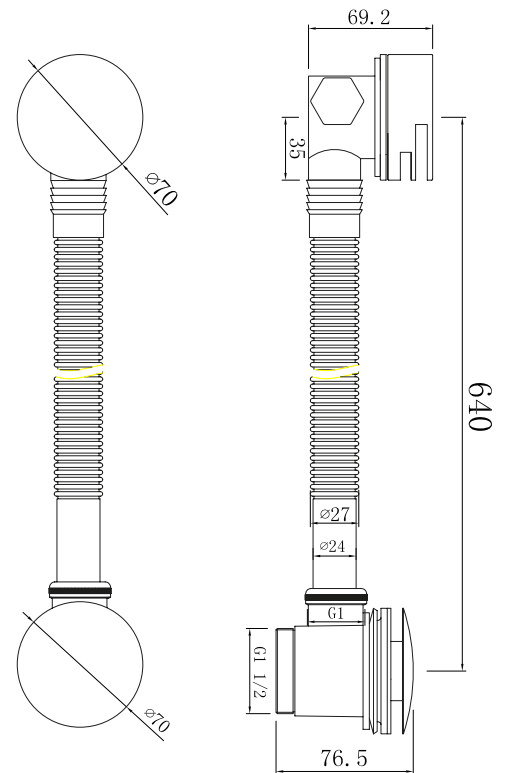

Range: Various

Type: Shower Packs

Code: DIS05 DIS14 LNS05 LNS14 KNS08 KNS09 KNS07 ETS08 ETS09 ETS07

Version/Date: v1 03/23

Available in various finishes

Information:
High Pressure. Vernet Cartridge.

Guarantee/Aftercare: During installation extra care must be taken to avoid damaging the fittings. We provide a guarantee against faulty manufacture or materials (excluding serviceable parts), providing they have been installed, cared for and used in accordance with our instructions and good plumbing practice. We recommend that all brassware is installed to allow access to serviceable parts as we cannot accept responsibility in the event that access is required.

Finishes:

Brushed Nickel

Phoenix Whirlpools Ltd. Unit 8, Leeds 27 Industrial Estate, Bruntcliffe Ave. Morley, Leeds LS27 0LL

Tel: 0113 201 2260 Email: sales@phoenix-uk.com Web: www.phoenix-uk.com