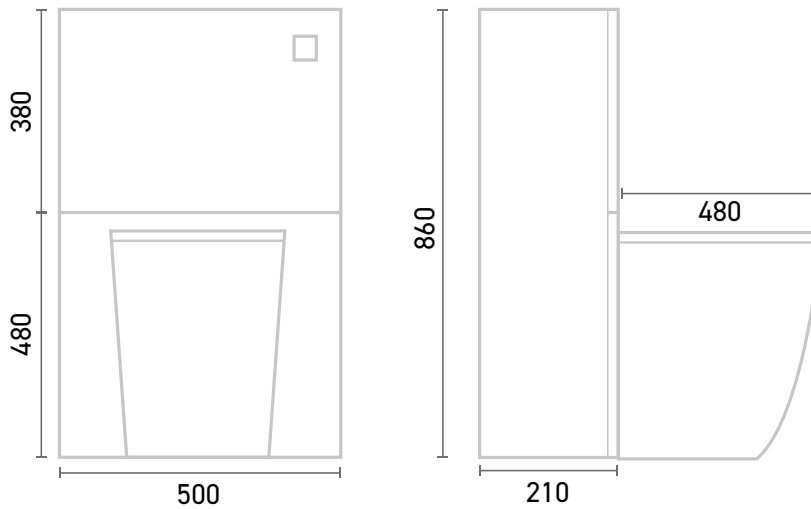

Range: Naturals Furniture
 Type: BTW Unit & I-Zone WC
 Code: CWC50Z WWC50Z CWC50
 Version/Date: v1 01/24

WC Unit supplied with Slim Sandwich or Slim Wrapover Seat

-  Chrome Push Button
-  Matt Black Push Button
-  Brushed Brass Push Button
-  Brushed Bronze Push Button