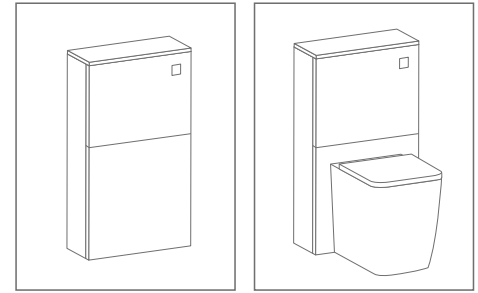

Range: Naturals Furniture
 Type: BTW Unit & I-Zone WC
 Code: CWC50Z WWC50Z CWC50
 Version/Date: v1 01/24

WC Unit supplied with Slim Sandwich or Slim Wrapover Seat

-  Chrome Push Button
-  Matt Black Push Button
-  Brushed Brass Push Button
-  Brushed Bronze Push Button