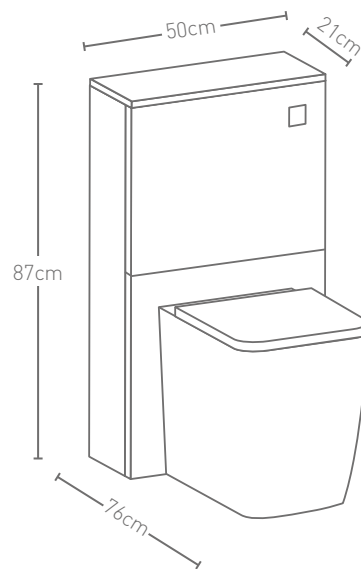

PHOENIX[®]

THE RETAIL BRAND

TECHNICAL DATA SHEET

Range: Sima Furniture

Type: Back to Wall Unit & Cistern

Code: CWC50S

Version/Date: v1 05/22

3/6 Flush Cistern