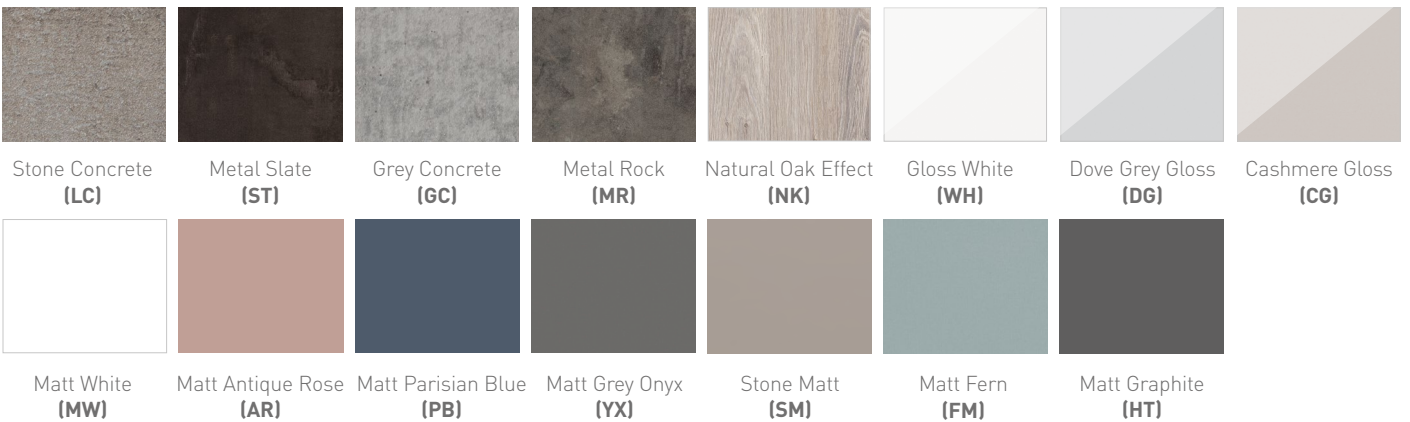

Range: Lune Furniture
Type: Back to Wall Unit & Cistern
Code: CWC50L
Version/Date: v1 05/22

3/6 Flush Cistern

Colour - Unit:

Guarantee/Aftercare: During installation extra care must be taken to avoid damaging the fittings. We provide a guarantee against faulty manufacture or materials (excluding serviceable parts), providing they have been installed, cared for and used in accordance with our instructions and good plumbing practice.