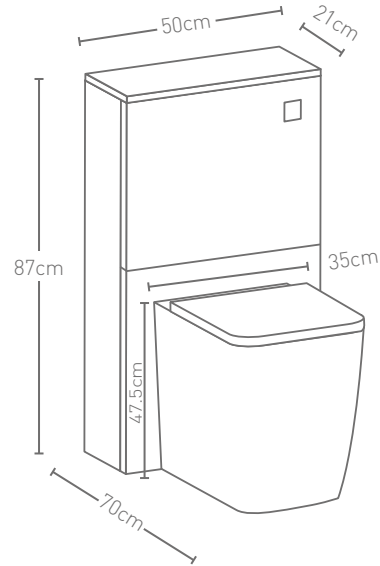

Range: Lune Furniture
Type: Back to Wall Unit & Cistern
Code: CWC50L
Version/Date: v1 05/22

3/6 Flush Cistern

Colour - Unit:

Guarantee/Aftercare: During installation extra care must be taken to avoid damaging the fittings. We provide a guarantee against faulty manufacture or materials (excluding serviceable parts), providing they have been installed, cared for and used in accordance with our instructions and good plumbing practice.