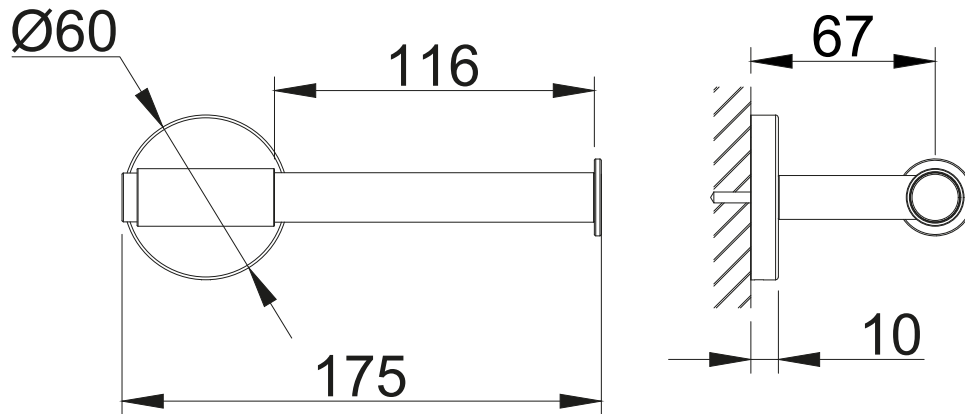

Range: Accessories

Type: Paper Holder

Code: A13011 A14011

Version/Date: v1 03/23

Information:

Guarantee/Aftercare: During installation extra care must be taken to avoid damaging the fittings. We provide a guarantee against faulty manufacture or materials (excluding serviceable parts), providing they have been installed, cared for and used in accordance with our instructions and good plumbing practice. We recommend that all brassware is installed to allow access to serviceable parts as we cannot accept responsibility in the event that access is required.