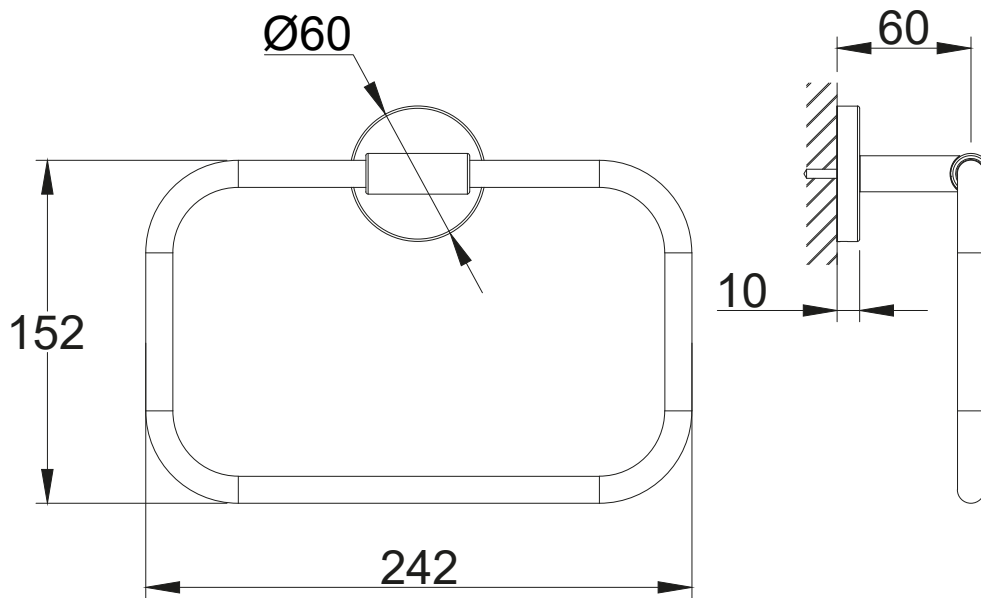

Range: Accessories

Type: Towel Ring

Code: A13009 A14009

Version/Date: v1 03/23

Information:

Guarantee/Aftercare: During installation extra care must be taken to avoid damaging the fittings. We provide a guarantee against faulty manufacture or materials (excluding serviceable parts), providing they have been installed, cared for and used in accordance with our instructions and good plumbing practice. We recommend that all brassware is installed to allow access to serviceable parts as we cannot accept responsibility in the event that access is required.