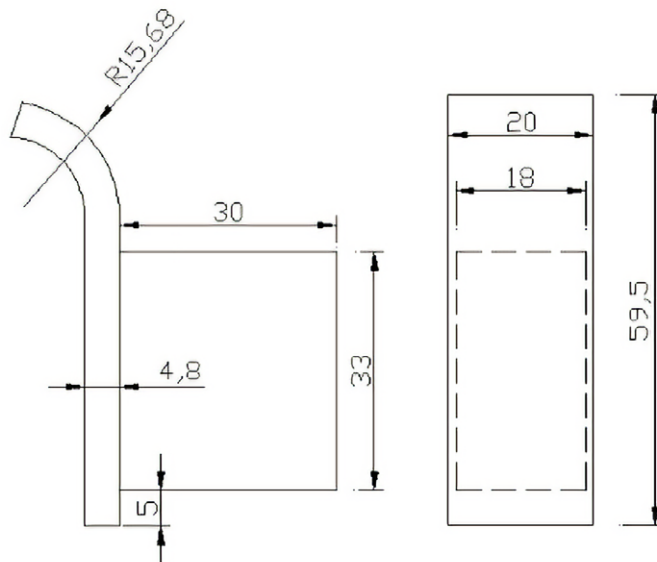

Range: Accessories
 Type: Robe Hook
 Code: A10005 A11005 A12005
 Version/Date: v1 04/23

Information:

Guarantee/Aftercare: During installation extra care must be taken to avoid damaging the fittings. We provide a guarantee against faulty manufacture or materials (excluding serviceable parts), providing they have been installed, cared for and used in accordance with our instructions and good plumbing practice. We recommend that all brassware is installed to allow access to serviceable parts as we cannot accept responsibility in the event that access is required.