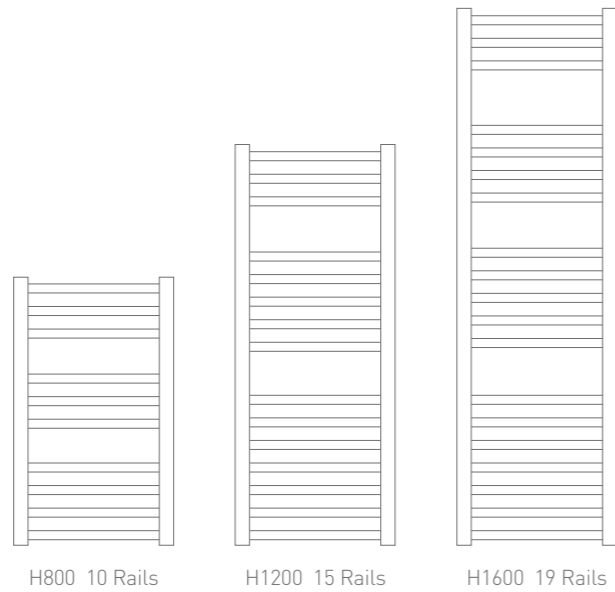

HARPER POLISHED STAINLESS STEEL