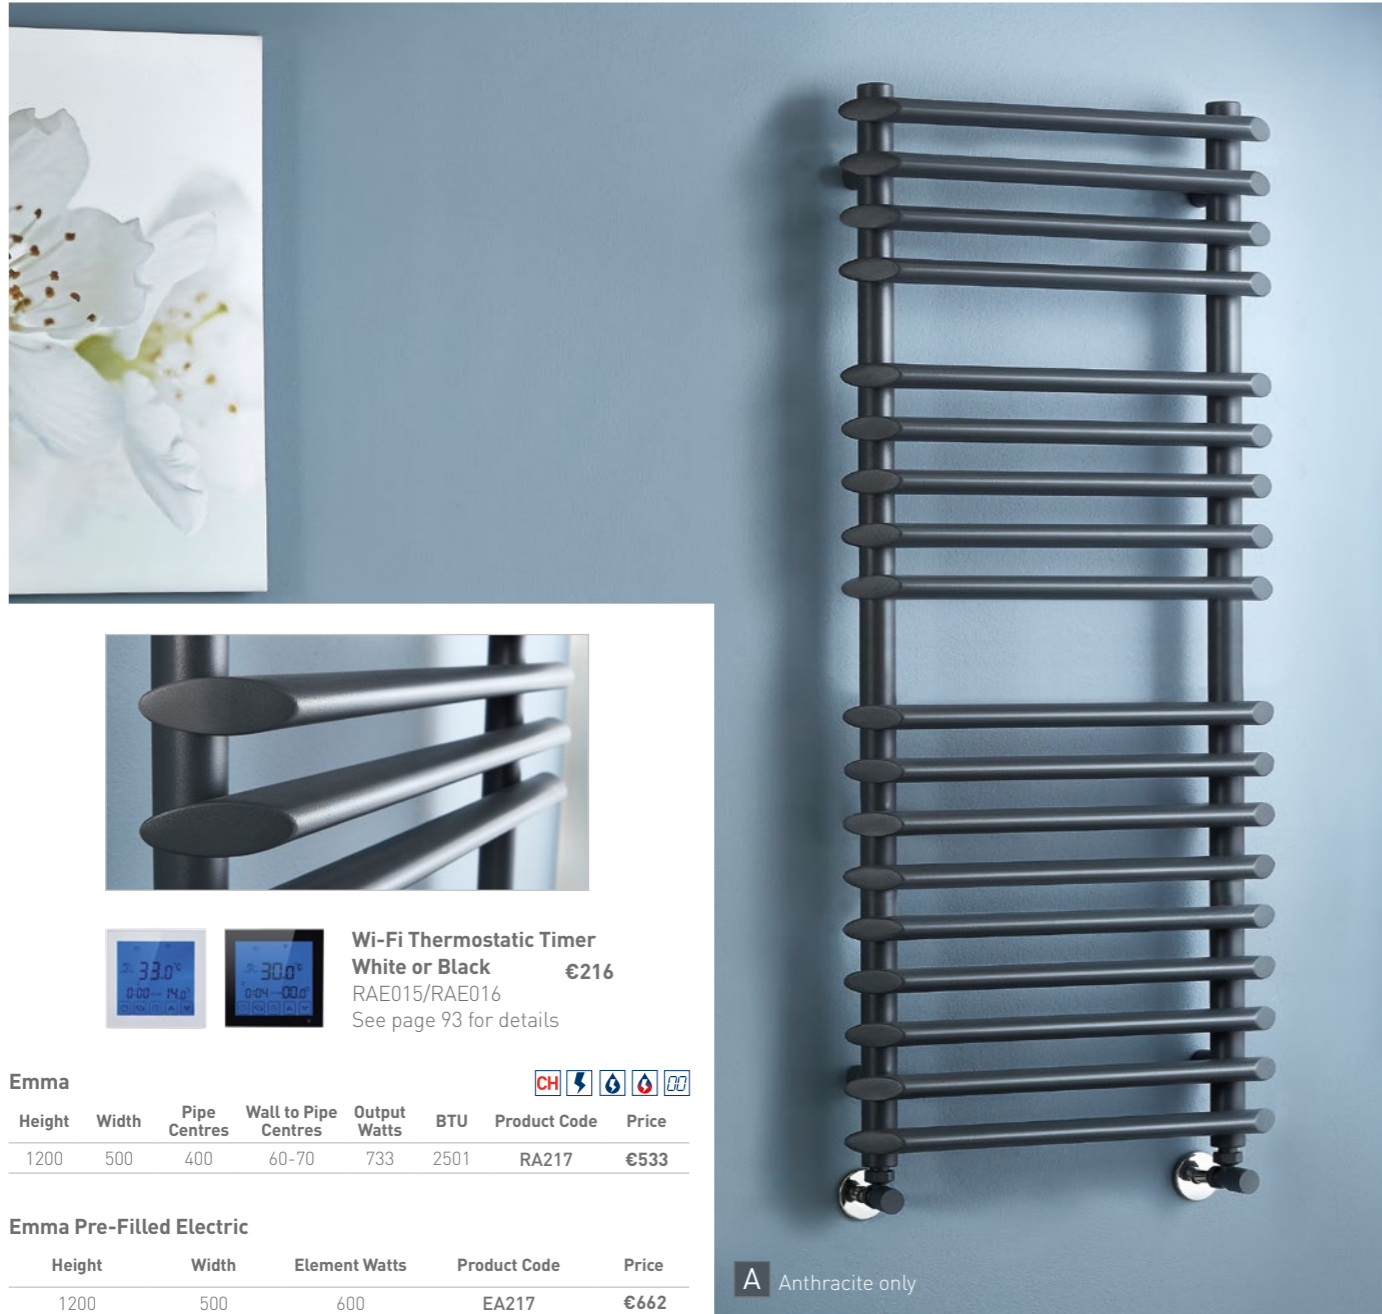

EMMA CARBON STEEL

Wi-Fi Thermostatic Timer
White or Black €216
RAE015/RAE016
See page 93 for details

Emma								CH	⚡	⚙️	🔥	🔌
Height	Width	Pipe Centres	Wall to Pipe Centres	Output Watts	BTU	Product Code	Price					
1200	500	400	60-70	733	2501	RA217	€533					

Emma Pre-Filled Electric				
Height	Width	Element Watts	Product Code	Price
1200	500	600	EA217	€662

A Anthracite only