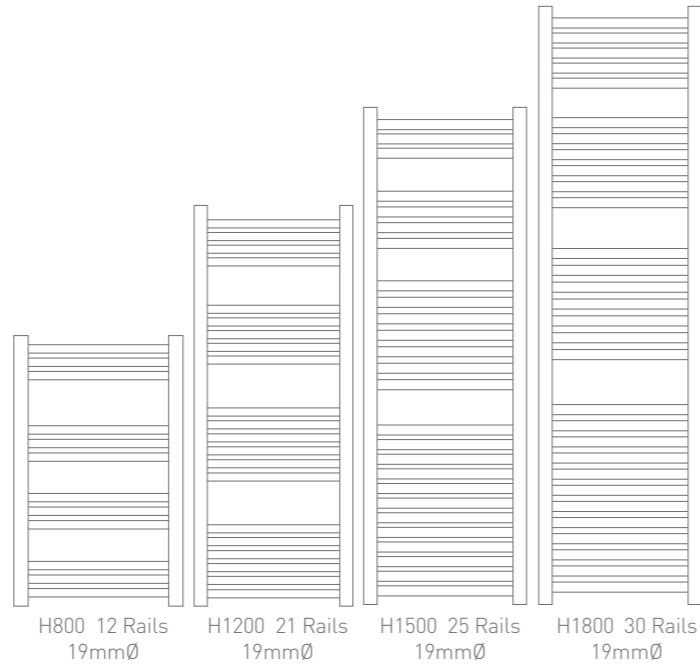

Wi-Fi Thermostatic Timer - White or Black
RAE015/RAE016
See page 93 for details

€216