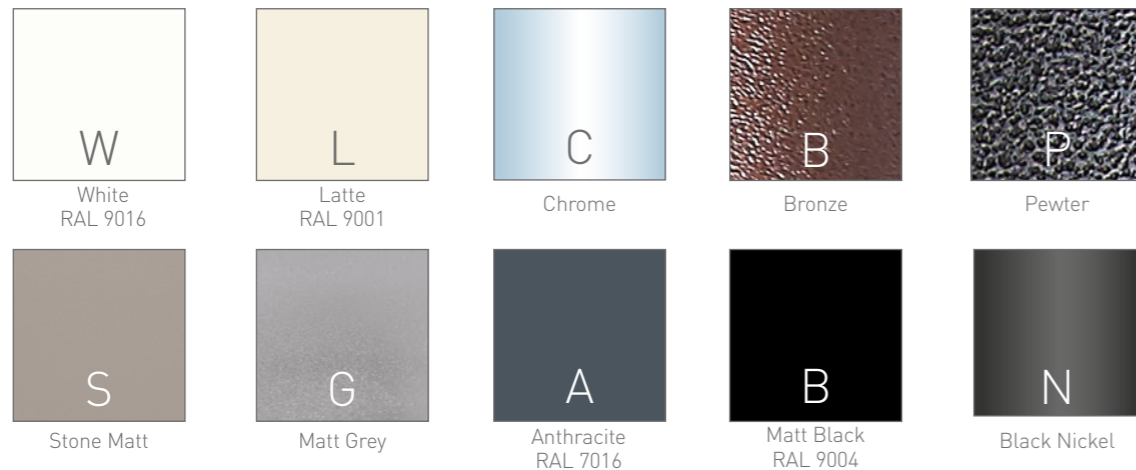

PC PHOENIX COLOURS

Phoenix radiators are available in a number of colours, each style is marked with available colours.

CONTENTS

Aluminium	8	Demi	64
Vega	10	Level	65
Reflect	12	Mia	66
Image	14	K2	67
Zion	16	Bow	68
Zion Double	18	Laura Black Nickel	69
Space	20	Louise	70
Eon	22	Crysta	71
Eon Double	24	Cali	72
Urban	26	Lizi	72
Polished Stainless Steel	28	Adam	73
Aubrey	30	Eve	73
Harper	32	Ladder Rails	74
Thame Curved	34	Gina Curved	74
Athena	36	Flavia Straight Chrome	76
Designer Carbon Steel	38	Flavia Straight Matt Black	78
Sharp	40	Flavia Straight White	80
Konnex	42	Traditional	82
I-Zone Curved	44	Nicole 2 Column	84
Identity	45	Nicole 3 Column	86
Wye	46	Nicole 4 Column	88
Lune	48	Nicole 6 Column	89
Emma	50	Victoria	90
Liri	51	York	90
Arno	52	Helena	91
Reno	54	Ella	91
Tyne	55	Anne	92
Carla	56	Elizabeth	92
Tower	58	Catherine	92
Lilly	60	Dual Fuel	93
Lilly Plus	61	Radiator Valves & Pipes	94
Olivia Curved	62	Underfloor Heating	96
Geo	63		