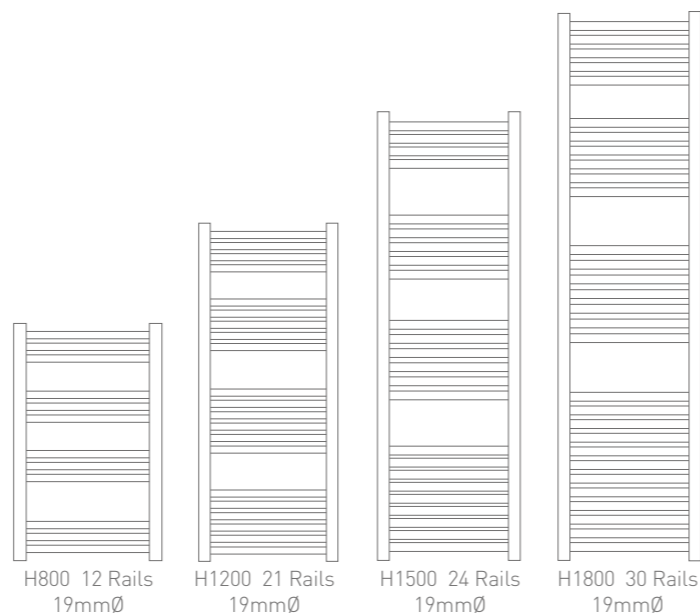

FLAVIA STRAIGHT - CHROME LADDER RAILS