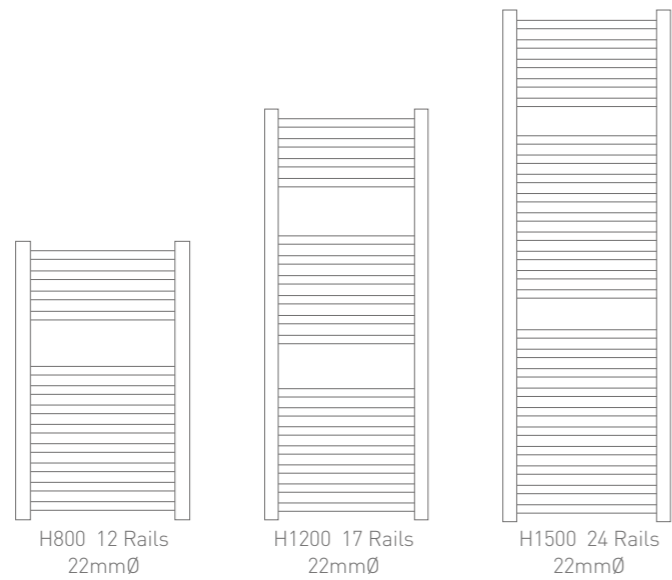

AUBREY POLISHED STAINLESS STEEL

H800 8 Rails

H1200 12 Rails

H1600 17 Rails

Wi-Fi Thermostatic Timer
 White or Black €216
 RAE015/RAE016
 See page 93 for details

Aubrey

Height	Width	Pipe Centres	Wall to Pipe Centres	Output Watts	BTU	Product Code	Price
800	500	452	85	341	1163	RA535	€417
1200	500	452	85	511	1745	RA536	€571
1600	500	452	85	708	2415	RA537	€743

Aubrey Pre-Filled Electric

Height	Width	Element Watts	Product Code	Price
800	500	150	EA535	€548
1200	500	300	EA536	€700
1600	500	600	EA537	€874

1200 x 500 shown

HARPER POLISHED STAINLESS STEEL

Harper							CH	⚡	⚙️	🔥	🌡️
Height	Width	Pipe Centres	Wall to Pipe Centres	Output Watts	BTU	Product Code	Price				
800	500	465	87	345	1177	RA530	€416				
1200	500	465	87	518	1766	RA531	€568				
1600	500	465	87	668	2280	RA532	€703				

Harper Pre-Filled Electric				
Height	Width	Element Watts	Product Code	Price
800	500	150	EA530	€547
1200	500	300	EA531	€698
1600	500	600	EA532	€833

1200 x 500 shown

THAME CURVED POLISHED STAINLESS STEEL