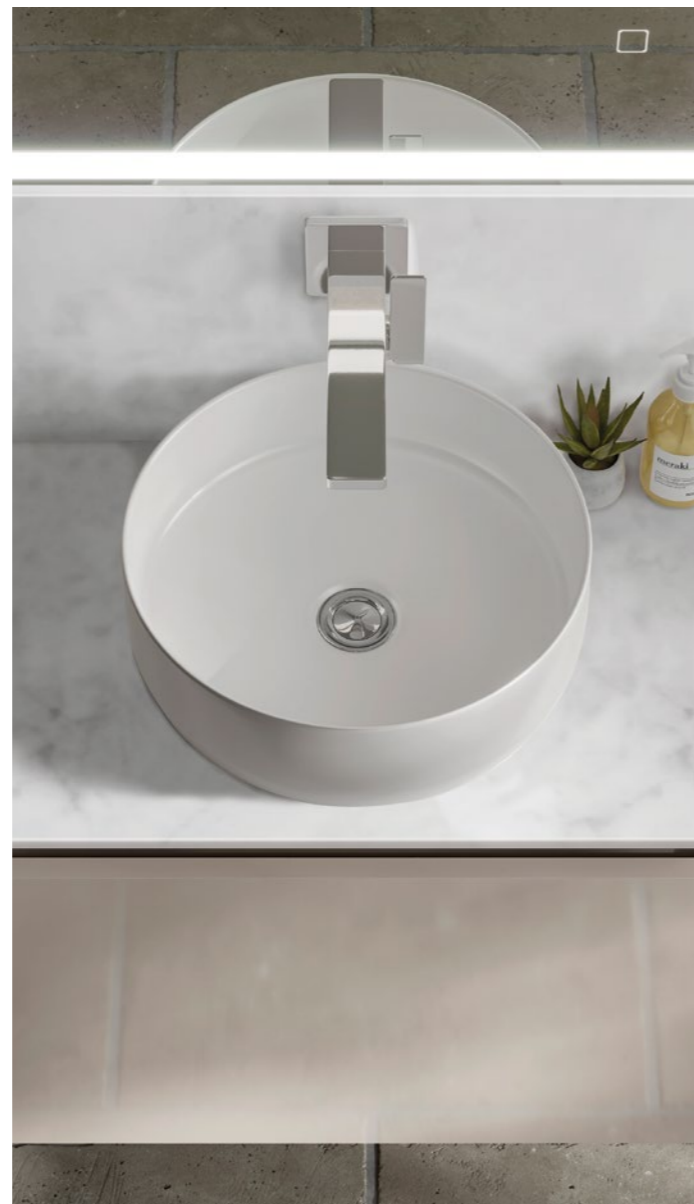

W50 x H70 x D15 inc shelf
MI014 **£296**

W60 x H70 x D15 inc shelf
MI165 **£314**

W80 x H70 x D15 inc shelf
MI166 **£336**

LUNE

Perfectly proportioned, this elegant handleless design combines form and function seamlessly.

-  10 Year Guarantee
-  18mm Construction
-  6 Colour Choices
-  Fully Assembled
-  Floor Standing
-  Wall Mounted
-  Mineral Cast Basin
-  No Taphole/
1 Taphole Basin
-  12mm
Solid Surface
Worktops
-  Soft Close
Drawers
-  Fully Extendable
Drawer Runners
-  Internal
Drawer
-  Soft Close
Doors
-  Adjustable Wall
Hangars
-  Handleless
Design
-  Matching
WC Units

Matt Graphite

Gloss White

Creation without compromise

With sizes from 50 to 120cm, offering one and no taphole basins, worktops & counter top bowl options. You can design the bathroom of your dreams without compromise.

Dove Grey Gloss

Cashmere Gloss

Matt Fern

*Smart solutions for
all requirements*

Available in wall and floor standing options, this combined with space-saving proportions, make the Lune furniture range suitable for all installations.