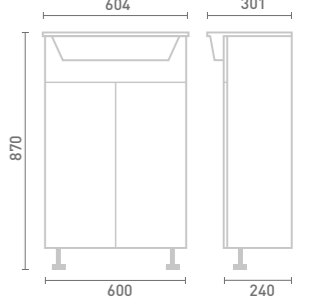

Gloss White	FF121	£618
Dove Grey Gloss	FF122	£618
Cashmere Gloss	FF123	£618
Stone Matt	FF124	£618
Matt Fern	FF125	£618
Matt Graphite	FF127	£618
Carini Walnut	FF126	£618