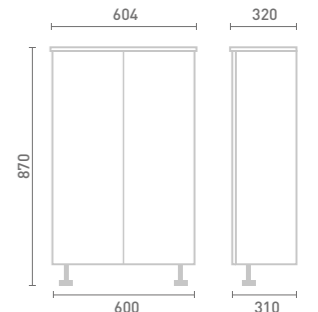

60 Back to Wall Unit inc Concealed Cistern
W60 x H85 x D31
• 3/6L Flush Cistern

Gloss White	FF901	£403
Dove Grey Gloss	FF902	£403
Cashmere Gloss	FF903	£403
Stone Matt	FF904	£403
Matt Fern	FF905	£403
Matt Graphite	FF907	£403
Carini Walnut	FF906	£403