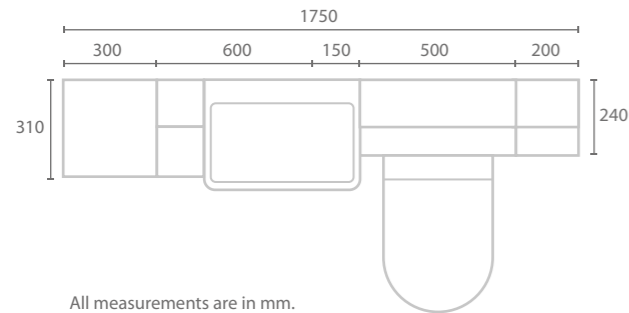

SLIMLINE/STANDARD

To provide additional space where needed this bathroom design combines slimline and standard depth units. The bathroom is fitted with a Reno basin, finished in Matt Graphite units and pelmet with Lunar Grey worktops, and accessorised with Smooth handles and the Wye WC.

Code	Qty	Description
FF527	1	600 x 310 Standard Single Drawer Basin Unit & Reno Basin
UF7066	1	300 x 310 Standard Twin Door Tall Unit
FF607	1	500 x 240 Slimline BTW Unit inc Concealed Cistern
AM044	1	Wye Back to Wall WC inc Soft Close Seat
UF7030	1	150 x 240 Slimline Open Shelf Base Unit
UF7033	1	200 x 240 Slimline Tissue Base Unit
UF7080	1	150 x 150 Single Door Wall Unit
UF7083	1	500 x 150 Twin Door Wall Unit
UF7081	1	200 x 150 Single Door Wall Unit
UF7091	1	600 Twin Door Mirrored Wall Cabinet
PF7002	1	1500 x 165 Plinth
PF7026	1	100 Tall Filler
WT025LG	1	904 x 245 Worktop - Sparkling White
WT105LG	1	2004 x 315 Worktop/Pelmet - Sparkling White

Smooth Matt Graphite Handle