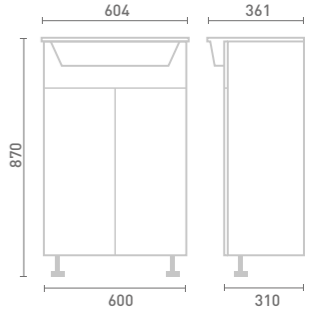

Gloss White	FF341	£638
Dove Grey Gloss	FF342	£638
Cashmere Gloss	FF343	£638
Stone Matt	FF344	£638
Matt Fern	FF345	£638
Matt Graphite	FF347	£638
Carini Walnut	FF346	£638