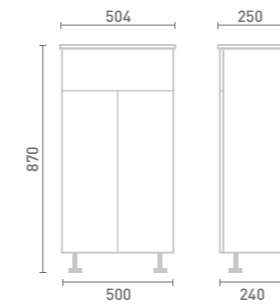

Gloss White	FF061	£449
Dove Grey Gloss	FF062	£449
Cashmere Gloss	FF063	£449
Stone Matt	FF064	£449
Matt Fern	FF065	£449
Matt Graphite	FF067	£449
Carini Walnut	FF066	£449