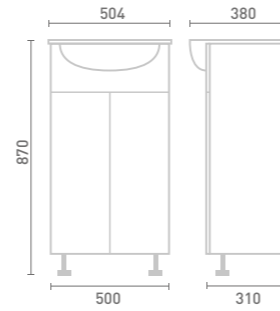

Unit Colour

Gloss White	FF221	£596
Dove Grey Gloss	FF222	£596
Cashmere Gloss	FF223	£596
Stone Matt	FF224	£596
Matt Fern	FF225	£596
Matt Graphite	FF227	£596
Carini Walnut	FF226	£596