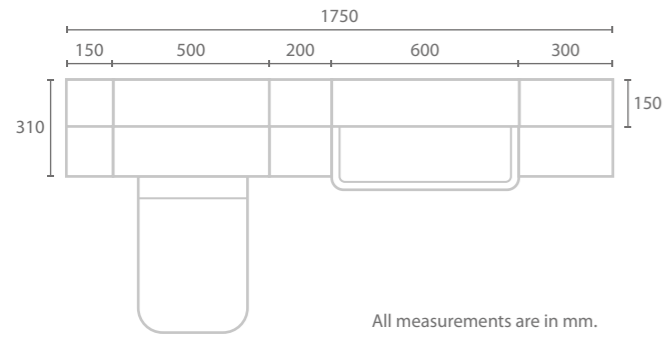

STANDARD

This clean crisp design was created using our Arno basin and 310 deep units. The design features Gloss White units and a Crystal Black solid surface worktop and light pelmet, the finishing touches were added using Phoenix's Dorton handle and Lune WC.

Code	Qty	Description
FF341	1	600 x 310 Standard Twin Door Basin Unit & Arno Basin
UF1061	1	150 x 310 Standard Single Door Base Unit
FF801	1	500 x 310 Standard BTW Unit inc Concealed Cistern
MN044	1	Lune Comfort Height Back to Wall WC inc Soft Close Seat
UF1062	1	200 x 310 Standard Single Door Base Unit
UF1064	1	300 x 310 Standard Single Door Base Unit
UF1080	1	150 x 150 Single Door Wall Unit
UF1083	1	500 x 150 Twin Door Wall Unit
UF1081	1	200 x 150 Single Door Wall Unit
UF1082	1	300 x 150 Single Door Wall Unit
UF1097	1	600 Framed Mirror
PF1002	1	1500 x 165 Plinth
WT095CB	1	1204 x 315 Worktop - Crystal Black
WT050CB	1	2004 x 245 Worktop/Pelmet - Crystal Black
FL02	1	Pelmet Light - Square
FL03	1	Panel & Plinth Light