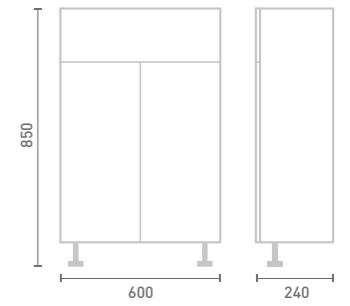

Gloss White	FF081	£374
Dove Grey Gloss	FF082	£374
Cashmere Gloss	FF083	£374
Stone Matt	FF084	£374
Matt Fern	FF085	£374
Matt Graphite	FF087	£374
Carini Walnut	FF086	£374