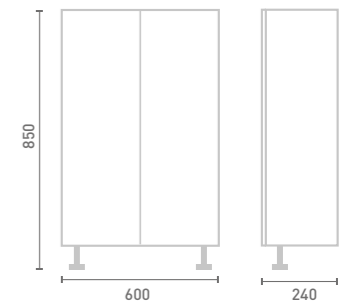

Gloss White	UF1004	£374
Dove Grey Gloss	UF2004	£374
Cashmere Gloss	UF3004	£374
Stone Matt	UF4004	£374
Matt Fern	UF5004	£374
Matt Graphite	UF7004	£374
Carini Walnut	UF6004	£374