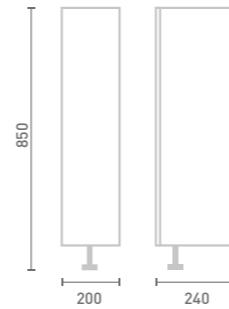

Gloss White	UF1032	£243
Dove Grey Gloss	UF2032	£243
Cashmere Gloss	UF3032	£243
Stone Matt	UF4032	£243
Matt Fern	UF5032	£243
Matt Graphite	UF7032	£243
Carini Walnut	UF6032	£243