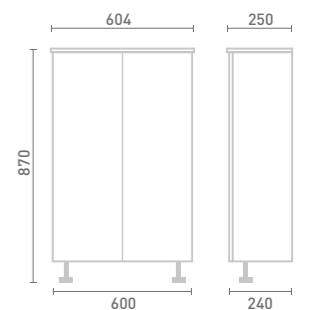

Gloss White	FF161	£483
Dove Grey Gloss	FF162	£483
Cashmere Gloss	FF163	£483
Stone Matt	FF164	£483
Matt Fern	FF165	£483
Matt Graphite	FF167	£483
Carini Walnut	FF166	£483