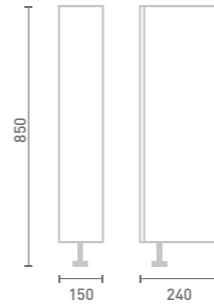

Gloss White	UF1031	£231
Dove Grey Gloss	UF2031	£231
Cashmere Gloss	UF3031	£231
Stone Matt	UF4031	£231
Matt Fern	UF5031	£231
Matt Graphite	UF7031	£231
Carini Walnut	UF6031	£231