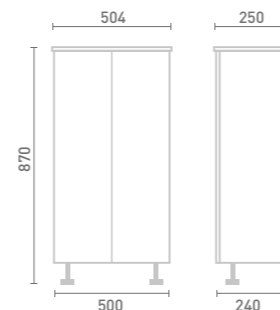

Gloss White	FF071	£449
Dove Grey Gloss	FF072	£449
Cashmere Gloss	FF073	£449
Stone Matt	FF074	£449
Matt Fern	FF075	£449
Matt Graphite	FF077	£449
Carini Walnut	FF076	£449