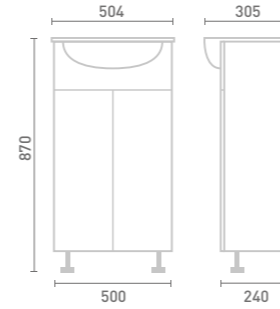

Unit Colour

Gloss White	FF021	£580
Dove Grey Gloss	FF022	£580
Cashmere Gloss	FF023	£580
Stone Matt	FF024	£580
Matt Fern	FF025	£580
Matt Graphite	FF027	£580
Carini Walnut	FF026	£580