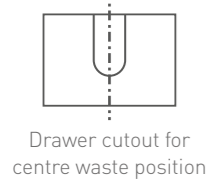

100 Drawer Console

W100 x H24 x D46

Stone Matt & Light Concrete
N020910 **£706**