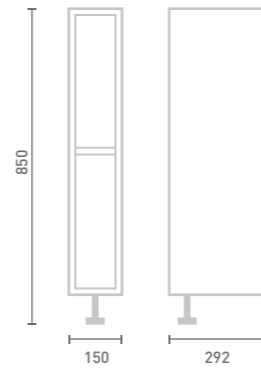

STANDARD BASE UNITS

15 Open Shelf Base Unit
W15 x H85 x D29

- Glass Shelf

Unit Colour

Gloss White	UF1060	£173
Dove Grey Gloss	UF2060	£173
Cashmere Gloss	UF3060	£173
Stone Matt	UF4060	£173
Matt Fern	UF5060	£173
Matt Graphite	UF7060	£173
Carini Walnut	UF6060	£173