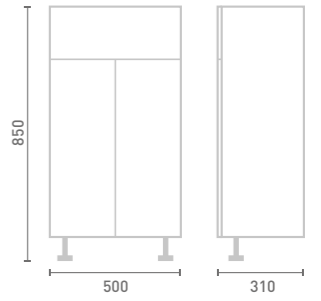

Unit Colour

Gloss White	FF201	£412
Dove Grey Gloss	FF202	£412
Cashmere Gloss	FF203	£412
Stone Matt	FF204	£412
Matt Fern	FF205	£412
Matt Graphite	FF207	£412
Carini Walnut	FF206	£412