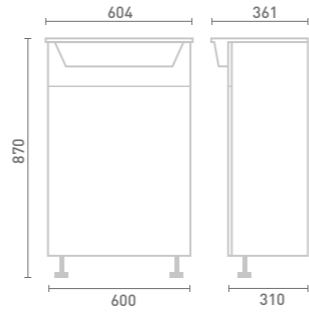

Gloss White	FF541	£652
Dove Grey Gloss	FF542	£652
Cashmere Gloss	FF543	£652
Stone Matt	FF544	£652
Matt Fern	FF545	£652
Matt Graphite	FF547	£652
Carini Walnut	FF546	£652