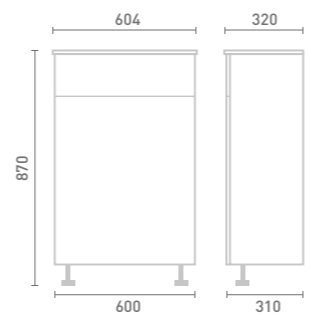

Gloss White	FF561	£584
Dove Grey Gloss	FF562	£584
Cashmere Gloss	FF563	£584
Stone Matt	FF564	£584
Matt Fern	FF565	£584
Matt Graphite	FF567	£584
Carini Walnut	FF566	£584