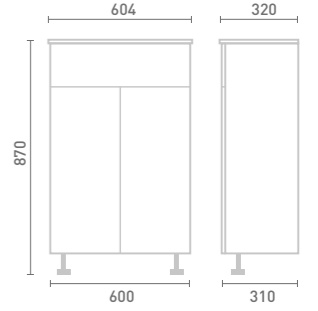

Gloss White	FF361	£562
Dove Grey Gloss	FF362	£562
Cashmere Gloss	FF363	£562
Stone Matt	FF364	£562
Matt Fern	FF365	£562
Matt Graphite	FF367	£562
Carini Walnut	FF366	£562