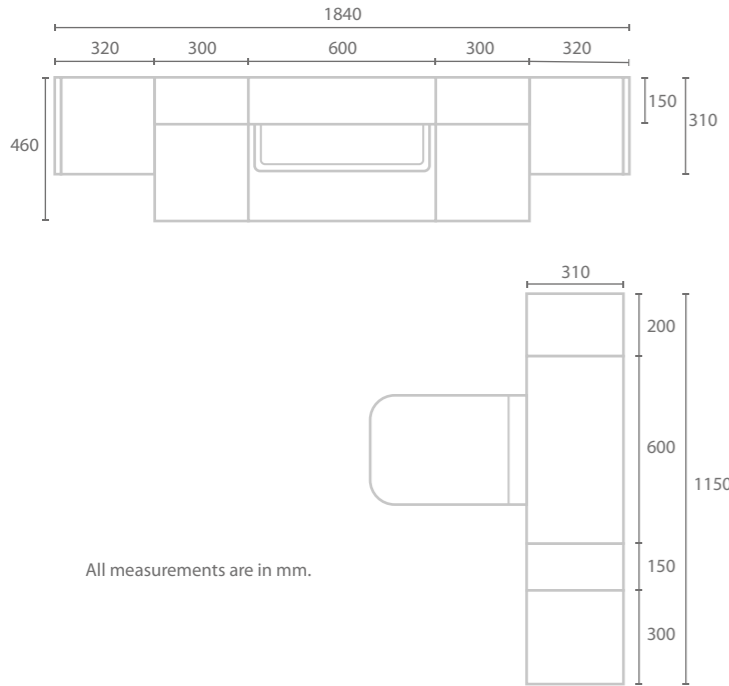

All measurements are in mm.

Nemi Basin

Tenbury Handle

Neo Quartz Worktop

Stone Matt

DEEP/STANDARD

To create this elegant design a combination of 310mm standard and 460mm deep units were used in Phoenix's stylish Matt Fern and with White Carrara solid surface worktops. The Buxton handle and Wye WC are a perfect accompaniment to the Sereno basin.