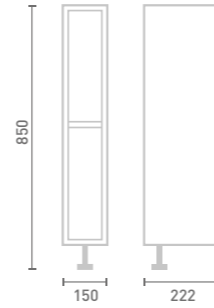

SLIMLINE

15 Open Shelf Base Unit

W15 x H85 x D22

- Glass Shelf

Unit Colour

Gloss White	UF1030	£166
Dove Grey Gloss	UF2030	£166
Cashmere Gloss	UF3030	£166
Stone Matt	UF4030	£166
Matt Fern	UF5030	£166
Matt Graphite	UF7030	£166
Carini Walnut	UF6030	£166