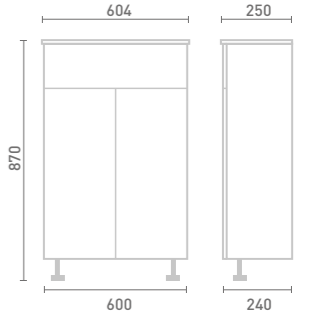

Gloss White	FF141	£483
Dove Grey Gloss	FF142	£483
Cashmere Gloss	FF143	£483
Stone Matt	FF144	£483
Matt Fern	FF145	£483
Matt Graphite	FF147	£483
Carini Walnut	FF146	£483