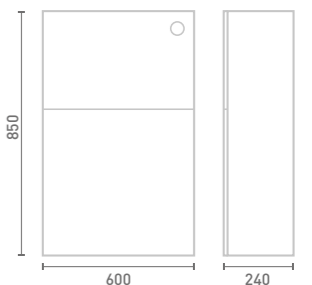

Gloss White	FF701	£403
Dove Grey Gloss	FF702	£403
Cashmere Gloss	FF703	£403
Stone Matt	FF704	£403
Matt Fern	FF705	£403
Matt Graphite	FF707	£403
Carini Walnut	FF706	£403