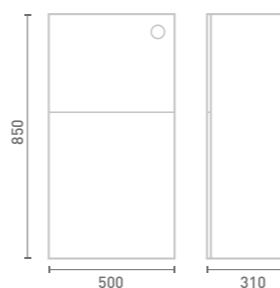

50 Back to Wall Unit inc Concealed Cistern
W50 x H85 x D31
• 3/6L Flush Cistern

Gloss White	FF801	£375
Dove Grey Gloss	FF802	£375
Cashmere Gloss	FF803	£375
Stone Matt	FF804	£375
Matt Fern	FF805	£375
Matt Graphite	FF807	£375
Carini Walnut	FF806	£375