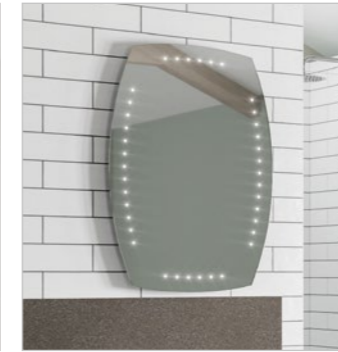

Radius Page 193