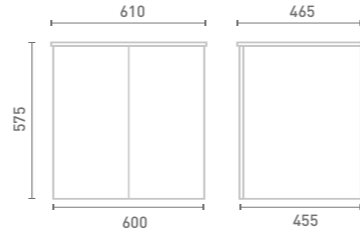

All units include handle and feet.

All units include handle and feet.

DEEP UNITS

60 Wall Mounted Basin Unit inc Elvo Basin
W60 x H57 x D45

Unit Colour

Gloss White	FF981	£567
Dove Grey Gloss	FF982	£567
Cashmere Gloss	FF983	£567
Stone Matt	FF984	£567
Matt Fern	FF985	£567
Matt Graphite	FF987	£567
Carini Walnut	FF986	£567