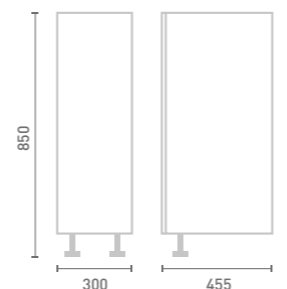

DEEP UNITS

Unit Colour

Gloss White	FF981	£567
Dove Grey Gloss	FF982	£567
Cashmere Gloss	FF983	£567
Stone Matt	FF984	£567
Matt Fern	FF985	£567
Matt Graphite	FF987	£567
Carini Walnut	FF986	£567

Gloss White	UF1075	£452
Dove Grey Gloss	UF2075	£452
Cashmere Gloss	UF3075	£452
Stone Matt	UF4075	£452
Matt Fern	UF5075	£452
Matt Graphite	UF7075	£452
Carini Walnut	UF6075	£452

Gloss White	UF1076	£310
Dove Grey Gloss	UF2076	£310
Cashmere Gloss	UF3076	£310
Stone Matt	UF4076	£310
Matt Fern	UF5076	£310
Matt Graphite	UF7076	£310
Carini Walnut	UF6076	£310

Gloss White	FF991	£614
Dove Grey Gloss	FF992	£614
Cashmere Gloss	FF993	£614
Stone Matt	FF994	£614
Matt Fern	FF995	£614
Matt Graphite	FF996	£614
Carini Walnut	FF997	£614

Gloss White	UF1077	£498
Dove Grey Gloss	UF2077	£498
Cashmere Gloss	UF3077	£498
Stone Matt	UF4077	£498
Matt Fern	UF5077	£498
Matt Graphite	UF7077	£498
Carini Walnut	UF6077	£498

Gloss White	UF1078	£338
Dove Grey Gloss	UF2078	£338
Cashmere Gloss	UF3078	£338
Stone Matt	UF4078	£338
Matt Fern	UF5078	£338
Matt Graphite	UF7078	£338
Carini Walnut	UF6078	£338

WALL MOUNTED UNITS

15 Single Door Wall Mounted Unit
W15 x H60 x D15

Unit Colour

Gloss White	UF1080	£178
Dove Grey Gloss	UF2080	£178
Cashmere Gloss	UF3080	£178
Stone Matt	UF4080	£178
Matt Fern	UF5080	£178
Matt Graphite	UF7080	£178
Carini Walnut	UF6080	£178

20 Single Door Wall Mounted Unit
W20 x H60 x D15

Gloss White	UF1081	£195
Dove Grey Gloss	UF2081	£195
Cashmere Gloss	UF3081	£195
Stone Matt	UF4081	£195
Matt Fern	UF5081	£195
Matt Graphite	UF7081	£195
Carini Walnut	UF6081	£195

30 Single Door Wall Mounted Unit
W30 x H60 x D15

Gloss White	UF1082	£223
Dove Grey Gloss	UF2082	£223
Cashmere Gloss	UF3082	£223
Stone Matt	UF4082	£223
Matt Fern	UF5082	£223
Matt Graphite	UF7082	£223
Carini Walnut	UF6082	£223