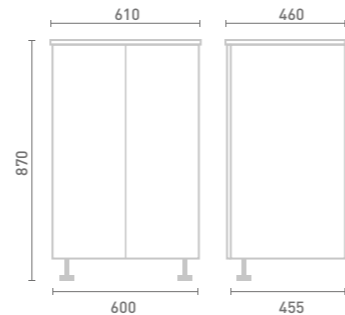

60 Full Height Twin Door Basin Unit inc Elvo Basin
W60 x H87 x D45

Gloss White	FF991	£614
Dove Grey Gloss	FF992	£614
Cashmere Gloss	FF993	£614
Stone Matt	FF994	£614
Matt Fern	FF995	£614
Matt Graphite	FF996	£614
Carini Walnut	FF997	£614