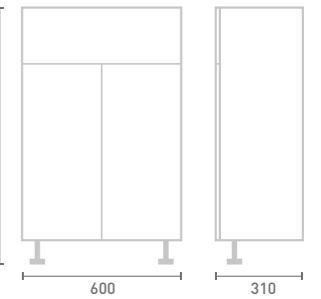

Gloss White	FF301	£429
Dove Grey Gloss	FF302	£429
Cashmere Gloss	FF303	£429
Stone Matt	FF304	£429
Matt Fern	FF305	£429
Matt Graphite	FF307	£429
Carini Walnut	FF306	£429