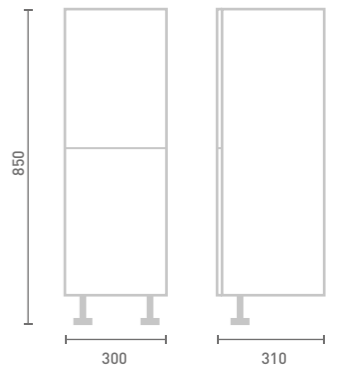

STANDARD BASE UNITS

15 Open Shelf Base Unit
W15 x H85 x D29

- Glass Shelf

Unit Colour

Gloss White	UF1060	£173
Dove Grey Gloss	UF2060	£173
Cashmere Gloss	UF3060	£173
Stone Matt	UF4060	£173
Matt Fern	UF5060	£173
Matt Graphite	UF7060	£173
Carini Walnut	UF6060	£173

STANDARD BASE UNITS

30 Single Door Base Unit
W30 x H85 x D31

Unit Colour

Gloss White	UF1064	£321
Dove Grey Gloss	UF2064	£321
Cashmere Gloss	UF3064	£321
Stone Matt	UF4064	£321
Matt Fern	UF5064	£321
Matt Graphite	UF7064	£321
Carini Walnut	UF6064	£321

15 Single Door Base Unit
W15 x H85 x D31

Gloss White	UF1061	£241
Dove Grey Gloss	UF2061	£241
Cashmere Gloss	UF3061	£241
Stone Matt	UF4061	£241
Matt Fern	UF5061	£241
Matt Graphite	UF7061	£241
Carini Walnut	UF6061	£241

30 Twin Drawer Base Unit
W30 x H85 x D31

Gloss White	UF1065	£498
Dove Grey Gloss	UF2065	£498
Cashmere Gloss	UF3065	£498
Stone Matt	UF4065	£498
Matt Fern	UF5065	£498
Matt Graphite	UF7065	£498
Carini Walnut	UF6065	£498

20 Single Door Base Unit
W20 x H85 x D31

Gloss White	UF1062	£281
Dove Grey Gloss	UF2062	£281
Cashmere Gloss	UF3062	£281
Stone Matt	UF4062	£281
Matt Fern	UF5062	£281
Matt Graphite	UF7062	£281
Carini Walnut	UF6062	£281

30 Twin Door Tall Base Unit
W30 x H190 x D31

- 3 Shelves

Gloss White	UF1066	£624
Dove Grey Gloss	UF2066	£624
Cashmere Gloss	UF3066	£624
Stone Matt	UF4066	£624
Matt Fern	UF5066	£624
Matt Graphite	UF7066	£624
Carini Walnut	UF6066	£624

20 Tissue Base Unit
W20 x H85 x D31

- Includes Roll Holder

Gloss White	UF1063	£299
Dove Grey Gloss	UF2063	£299
Cashmere Gloss	UF3063	£299
Stone Matt	UF4063	£299
Matt Fern	UF5063	£299
Matt Graphite	UF7063	£299
Carini Walnut	UF6063	£299

All units include handle and feet.

All units include handle and feet.