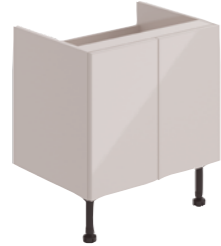

30 Single Door Low Base Unit
W30 x H72 x D45

60 Twin Door Low Base Unit
W60 x H72 x D45