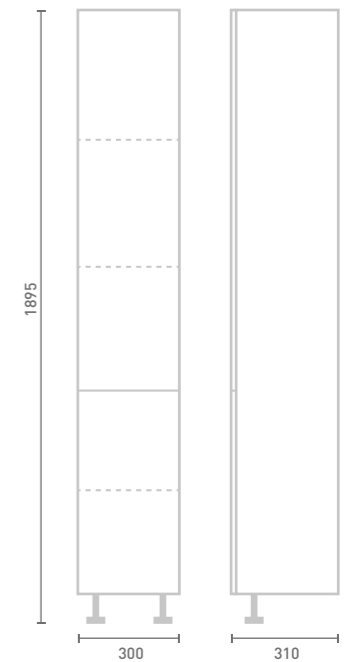

20 Tissue Base Unit
W20 x H85 x D31

- Includes Roll Holder

Gloss White	UF1063	£299
Dove Grey Gloss	UF2063	£299
Cashmere Gloss	UF3063	£299
Stone Matt	UF4063	£299
Matt Fern	UF5063	£299
Matt Graphite	UF7063	£299
Carini Walnut	UF6063	£299