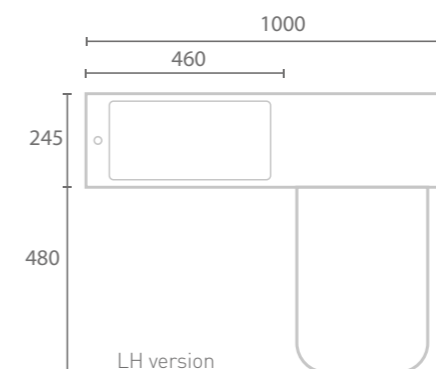

Style I-Suite

W100 x H85 x D25

Includes:

- Basin unit
- Soft close doors
- WC unit
- 3/6L flush concealed cistern
- One piece basin/WC top
- Style BTW pan & soft close seat
- Reversible handing
- Matching bath panels & wall units

Gloss White **£1120**
LH N110130LH
RH N110130RH