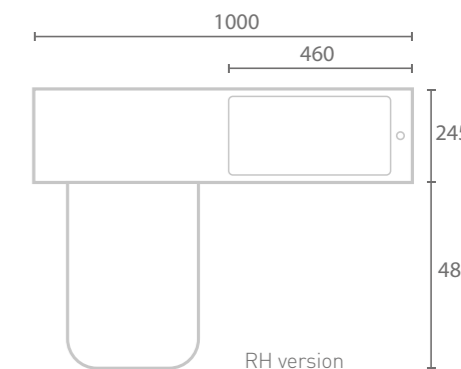

W100 x H85 x D25

Includes:

- Basin unit
- Soft close doors
- WC unit
- 3/6L flush concealed cistern
- One piece basin/WC top
- Style BTW pan & soft close seat
- Reversible handing
- Matching bath panels & wall units