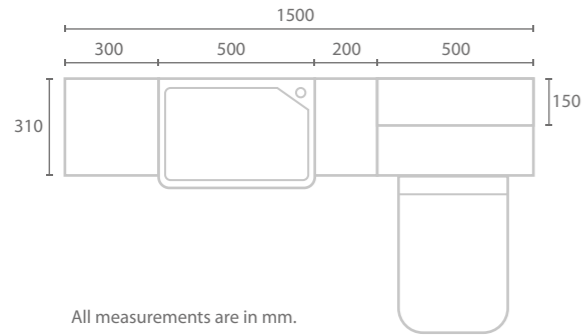

STANDARD WALL MOUNTED

This modern bathroom design was created using the Arno basin with 310mm standard depth Gloss White wall-mounted units. Elegantly paired with Lunar Grey solid surface worktops, the Askern handles and Lune WC finish off the design perfectly.

Code	Qty	Description
FF241	1	500 x 310 Standard Twin Door Basin Unit & Arno Basin
UF1065	1	300 x 310 Standard Twin Drawer Base Unit
UF1063	1	200 x 310 Standard Tissue Base Unit
FF801	1	500 x 310 Standard BTW Unit inc Concealed Cistern
MN044	1	Lune Comfort Height Back to Wall WC inc Soft Close Seat
UF1083	1	500 x 150 Twin Door Wall Unit
UF1097	1	600 Framed Mirror
FL04	1	Mirror Light
WT085LG	1	1004 x 315 Worktop - Lunar Grey

Arno Basin