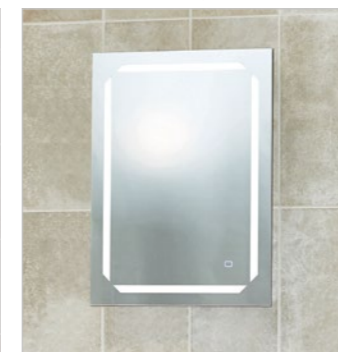

Solarium Page 200