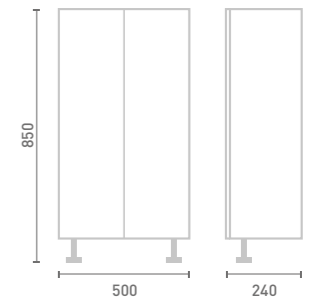

Gloss White	UF1003	£347
Dove Grey Gloss	UF2003	£347
Cashmere Gloss	UF3003	£347
Stone Matt	UF4003	£347
Matt Fern	UF5003	£347
Matt Graphite	UF7003	£347
Carini Walnut	UF6003	£347