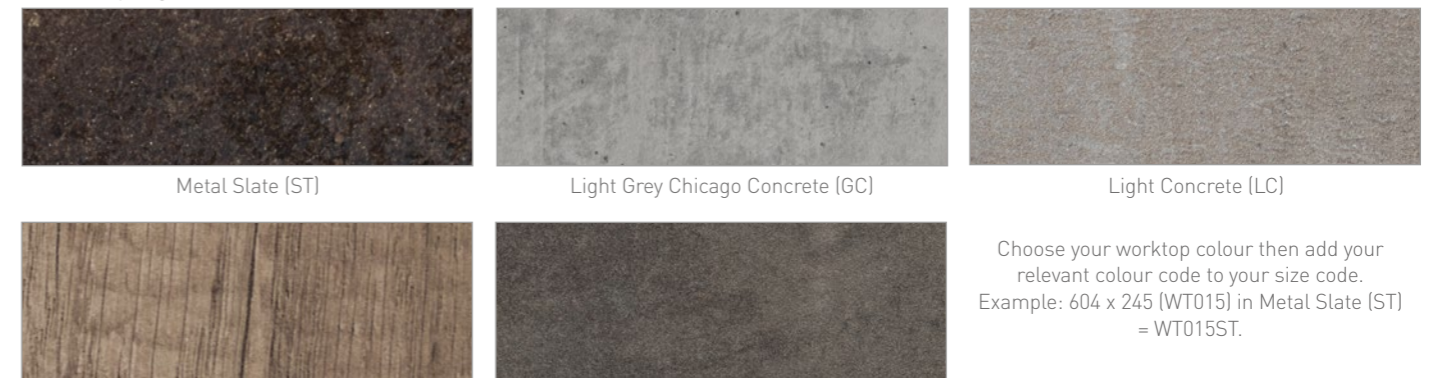

Metal Slate (ST)

Light Grey Chicago Concrete (GC)

Light Concrete (LC)

Grey Nebraska Oak (NO)

Metal Rock (MR)

Choose your worktop colour then add your relevant colour code to your size code.
Example: 604 x 245 (WT015) in Metal Slate (ST) = WT015ST.

245mm Depth			315mm Depth			460mm Depth		
Length	Code	Standard Finish	Length	Code	Standard Finish	Length	Code	Standard Finish
604	WT015	£62	604	WT070	£78	644	WT115	£134
904	WT025	£92	904	WT080	£115	944	WT120	£192
1004	WT030	£108	1004	WT085	£129	1244	WT125	£213
1504	WT045	£156	1504	WT100	£191	1544	WT130	£309
2004	WT050	£206	2004	WT105	£252	2044	WT135	£405

* All worktops must be ordered with units, not sold as a separate item.