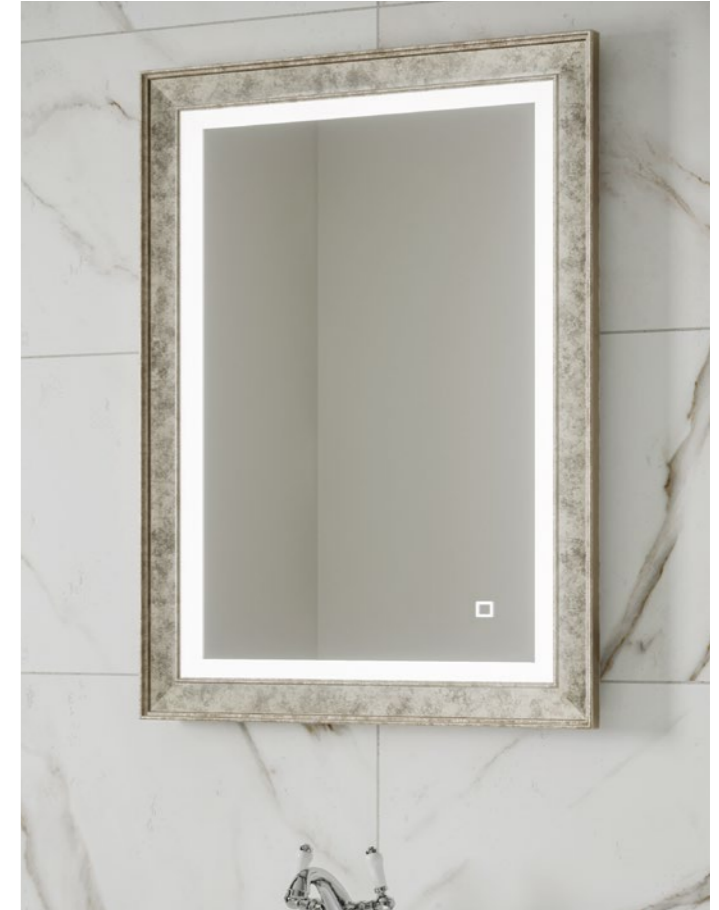

Sizes Available:

Radius 55
W55 x H75 x D5
MI120
£347

BORDO LED MIRROR

W120 x H55 shown

W55 x H75 shown

Key Features:

-  **5 YEAR GUARANTEE**
Guarantee
-  **A+**
Energy Rating
-  **LED**
LED
-  **IP44**
-  **Solid Aluminium Construction**
-  **Vertical & Horizontal**
-  **Heated Demister**
-  **Touch On/Off**

Sizes Available:

- 
Bordo 55
W55 x H75 x D3
MI085
£327
- 
Bordo 100
W100 x H55 x D3
MI086
£376
- 
Bordo 120
W120 x H55 x D3
MI087
£445

VICTORIANA LED MIRROR

Key Features:

Sizes Available:

Victorigina 55
W55 x H70 x D4
MI047
£369

PORTIA LED MIRROR

Key Features:

Sizes Available:

Portia 60
W60 x H80 x D5
MI095
£384

BALMORAL LED MIRROR

Key Features:

Sizes Available:

Balmoral 55
W55 x H70 x D4
MI048
£369

LIBRA

Key Features:

Sizes Available:

Libra 61
W61 x H76 x D1.6
MI104
£184

SOLAR LED MIRROR

Key Features:

-  **5 YEAR GUARANTEE**
Guarantee
-  **A+**
Energy Rating
-  **LED**
LED
-  **IP44**
-  **Solid Aluminium Construction**
-  **Vertical or Horizontal**
-  **Heated Demister**
-  **Motion On/Off**
-  **Charging Socket**
-  **22**
22mm Bevelled Edge