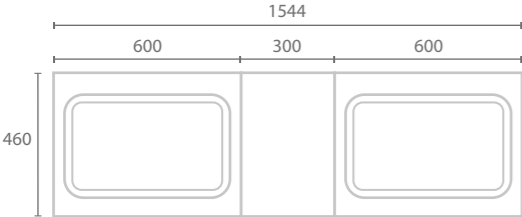

DEEP WALL MOUNTED

When you have no space restrictions, sometimes bigger is better. This design features a Stone Matt 460mm deep unit and an Amber Sands solid surface worktop. The Buxton handle and Molveno basin are perfectly enhanced by the 2 x 550mm Konnex mirrors with energy efficient LED lights.

Code	Qty	Description
UF4075	2	600 x 455 Deep Low Base Unit Twin Door Stone Matt
UF4076	1	300 x 455 Deep Low Base Unit Single Door Stone Matt
PF4043	2	725 x 455 Deep Carcass Cladding Panel Stone Matt
WT130AS	1	1544 x 460 Worktop - Amber Sands
FB005	2	Molvano Round Counter Top Basin 1 Taphole
MI074	2	Konnex 55 diameter LED Mirror

All measurements are in mm.