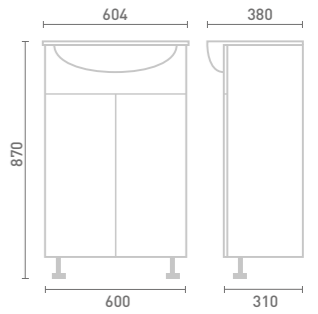

Unit Colour

Gloss White	FF321	£659
Dove Grey Gloss	FF322	£659
Cashmere Gloss	FF323	£659
Stone Matt	FF324	£659
Matt Fern	FF325	£659
Matt Graphite	FF327	£659
Carini Walnut	FF326	£659