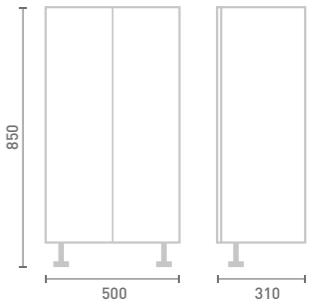

Gloss White	UF1042	£412
Dove Grey Gloss	UF2042	£412
Cashmere Gloss	UF3042	£412
Stone Matt	UF4042	£412
Matt Fern	UF5042	£412
Matt Graphite	UF7042	£412
Carini Walnut	UF6042	£412