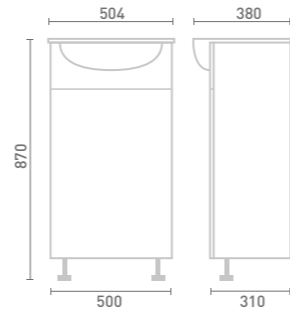

Unit Colour

Gloss White	FF421	£614
Dove Grey Gloss	FF422	£614
Cashmere Gloss	FF423	£614
Stone Matt	FF424	£614
Matt Fern	FF425	£614
Matt Graphite	FF427	£614
Carini Walnut	FF426	£614