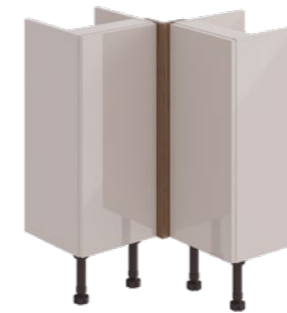

Choose Your Corner Post

		685mm
Gloss White	PF1020	£32
Dove Grey Gloss	PF2020	£32
Cashmere Gloss	PF3020	£32
Stone Matt	PF4020	£32
Matt Fern	PF5020	£32
Matt Graphite	PF7020	£32
Carini Walnut	PF6020	£32