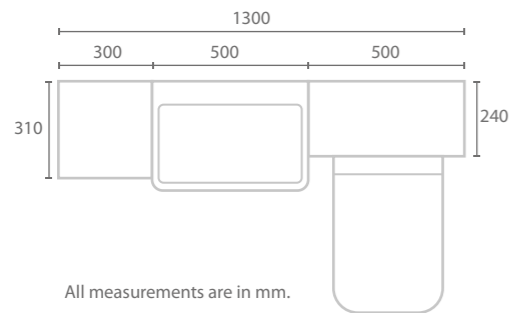

Reno Basin

Epsom Handle

Sparkling White Worktop

Cashmere Gloss

DEEP WALL MOUNTED

When you have no space restrictions, sometimes bigger is better. This design features a Stone Matt 460mm deep unit and an Amber Sands solid surface worktop. The Buxton handle and Molveno basin are perfectly enhanced by the 2 x 550mm Konnex mirrors with energy efficient LED lights.