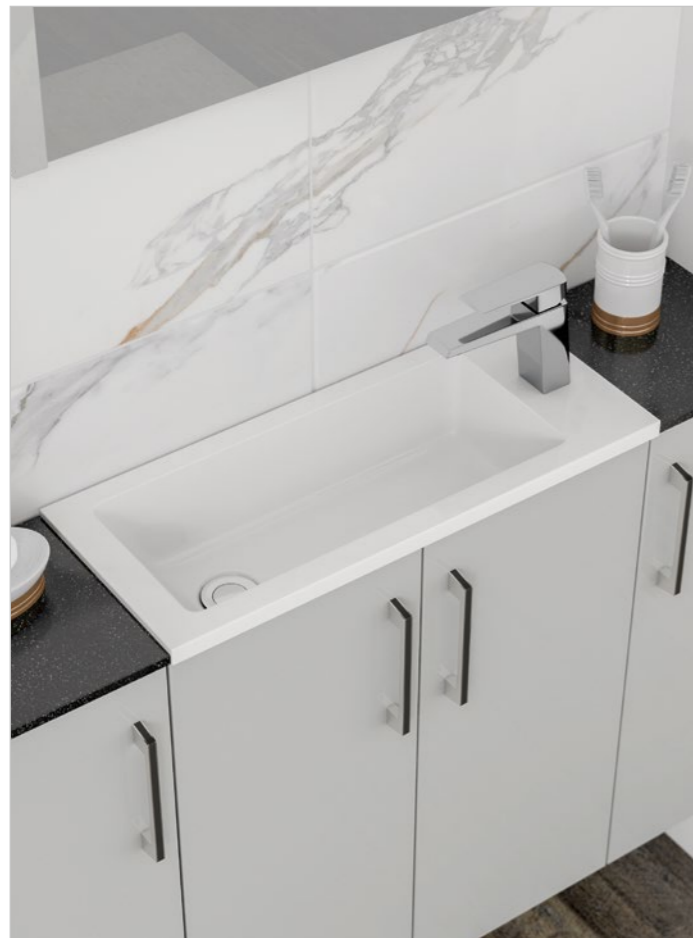

SLIMLINE WALL MOUNTED

When space is an issue design perfection doesn't have to be. Utilising the 240mm slimline wall-mounted units in Dove Grey Gloss and topping them with Crystal Black solid surface worktops gives this design the wow factor you are looking for. The Harrogate handle and Lune WC are also the perfect complement to the Liri basin.

Code	Qty	Description
FF162	1	600 x 240 Slimline Full Height Door Basin Unit & Liri Basin
UF2032	2	200 x 240 Slimline Single Door Base Unit
UF2030	1	150 x 240 Slimline Open Shelf Base Unit
UF2033	1	200 x 240 Slimline Tissue Base Unit
FF702	1	600 x 240 Slimline BTW Unit Inc Concealed Cistern
MN044	1	Lune Comfort Height Back to Wall WC inc Soft Close Seat
UF2080	1	150 x 150 Single Door Wall Unit
UF2081	1	200 x 150 Single Door Wall Unit
UF2084	1	600 x 150 Twin Door Wall Unit
UF2097	1	600 Framed Mirror
FL04	1	Mirror Light
PF2001	1	1000 x 165 Plinth
PF2040	1	900 x 240 Slimline Carcass Cladding Panel
WT030CB	1	1004 x 245 Worktop - Crystal Black
WT001CB	2	202 x 245 Worktop - Crystal Black

Liri Basin