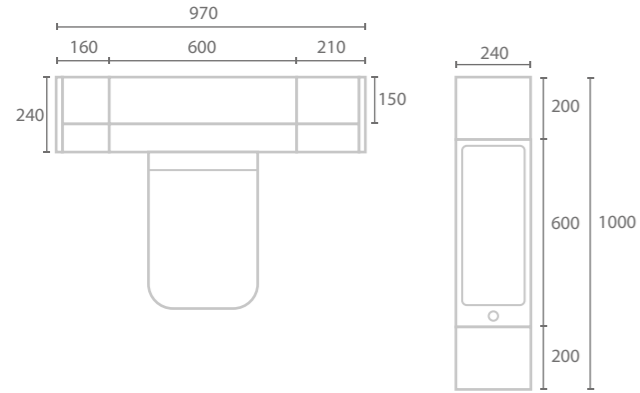

Arno Basin

Askern Handle

Lunar Grey Worktop

Gloss White

SLIMLINE WALL MOUNTED

When space is an issue design perfection doesn't have to be. Utilising the 240mm slimline wall-mounted units in Dove Grey Gloss and topping them with Crystal Black solid surface worktops gives this design the wow factor you are looking for. The Harrogate handle and Lune WC are also the perfect complement to the Liri basin.