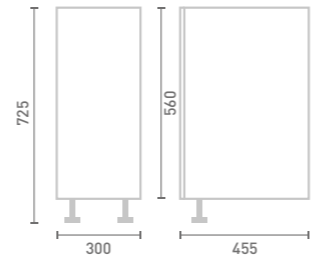

DEEP UNITS

Unit Colour

Gloss White	FF981	£567
Dove Grey Gloss	FF982	£567
Cashmere Gloss	FF983	£567
Stone Matt	FF984	£567
Matt Fern	FF985	£567
Matt Graphite	FF987	£567
Carini Walnut	FF986	£567

Gloss White	UF1075	£452
Dove Grey Gloss	UF2075	£452
Cashmere Gloss	UF3075	£452
Stone Matt	UF4075	£452
Matt Fern	UF5075	£452
Matt Graphite	UF7075	£452
Carini Walnut	UF6075	£452

Gloss White	UF1076	£310
Dove Grey Gloss	UF2076	£310
Cashmere Gloss	UF3076	£310
Stone Matt	UF4076	£310
Matt Fern	UF5076	£310
Matt Graphite	UF7076	£310
Carini Walnut	UF6076	£310

Gloss White	FF991	£614
Dove Grey Gloss	FF992	£614
Cashmere Gloss	FF993	£614
Stone Matt	FF994	£614
Matt Fern	FF995	£614
Matt Graphite	FF996	£614
Carini Walnut	FF997	£614

Gloss White	UF1077	£498
Dove Grey Gloss	UF2077	£498
Cashmere Gloss	UF3077	£498
Stone Matt	UF4077	£498
Matt Fern	UF5077	£498
Matt Graphite	UF7077	£498
Carini Walnut	UF6077	£498

Gloss White	UF1078	£338
Dove Grey Gloss	UF2078	£338
Cashmere Gloss	UF3078	£338
Stone Matt	UF4078	£338
Matt Fern	UF5078	£338
Matt Graphite	UF7078	£338
Carini Walnut	UF6078	£338

WALL MOUNTED UNITS

15 Single Door Wall Mounted Unit
W15 x H60 x D15

Unit Colour

Gloss White	UF1080	£178
Dove Grey Gloss	UF2080	£178
Cashmere Gloss	UF3080	£178
Stone Matt	UF4080	£178
Matt Fern	UF5080	£178
Matt Graphite	UF7080	£178
Carini Walnut	UF6080	£178

20 Single Door Wall Mounted Unit
W20 x H60 x D15

Gloss White	UF1081	£195
Dove Grey Gloss	UF2081	£195
Cashmere Gloss	UF3081	£195
Stone Matt	UF4081	£195
Matt Fern	UF5081	£195
Matt Graphite	UF7081	£195
Carini Walnut	UF6081	£195

30 Single Door Wall Mounted Unit
W30 x H60 x D15

Gloss White	UF1082	£223
Dove Grey Gloss	UF2082	£223
Cashmere Gloss	UF3082	£223
Stone Matt	UF4082	£223
Matt Fern	UF5082	£223
Matt Graphite	UF7082	£223
Carini Walnut	UF6082	£223