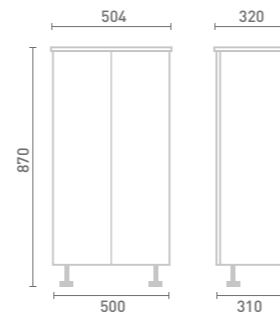

50 Back to Wall Unit inc Concealed Cistern
W50 x H85 x D31
• 3/6L Flush Cistern

Gloss White	FF801	£375
Dove Grey Gloss	FF802	£375
Cashmere Gloss	FF803	£375
Stone Matt	FF804	£375
Matt Fern	FF805	£375
Matt Graphite	FF807	£375
Carini Walnut	FF806	£375