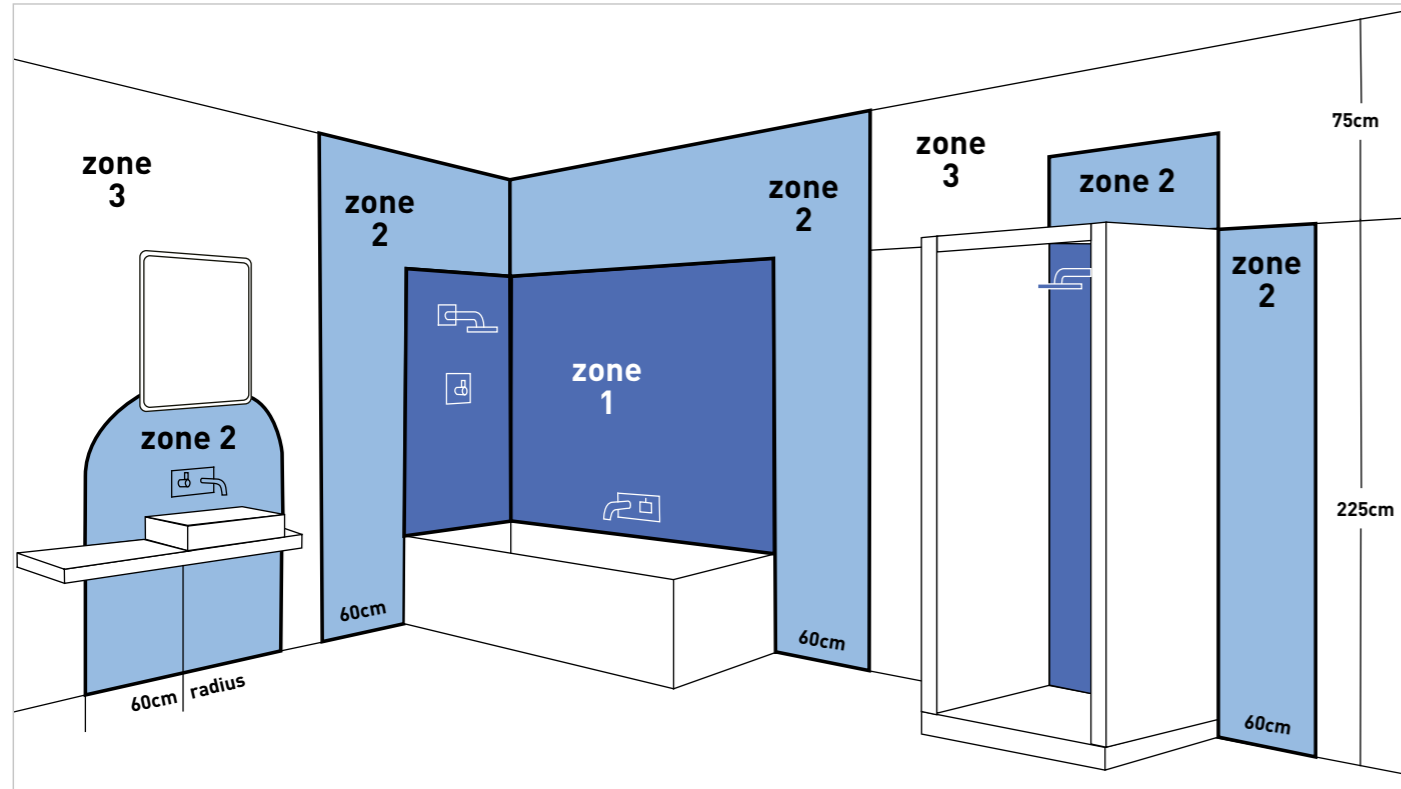

All installations must comply to guidelines which are based on a zonal concept. The diagram shows this concept and highlights the 3 zones used.

Zone 1 - Refers to the area above the bath or shower up to a height of 2.25 metres and requires a minimum rating of IPx4 (splash-proof) plus RCD protection.

Zone 2 - Covers an area 0.6 metres wide immediately next to, and all around zone 1. Wash basins should also be treated as zone 2. The minimum rating here is IPx4.

Zone 3 - Has no special requirements, unless water jets are likely to be used for cleaning purposes.

PHOENIX PRODUCT GUARANTEE:

All product guarantees are subject to the following terms and conditions: The product has been fitted/installed in a well ventilated room with appropriate air extraction, and in accordance with the appropriate fitting instructions, local bylaws, by a competent qualified installer and in line with general good plumbing practice; The product has been maintained and cared for in accordance with the instructions (including regular and appropriate cleaning); If any product has been modified, misused, neglected, wilfully or accidentally damaged; or if Phoenix have not received payment in full; then the product guarantee is invalid.

The guarantee on all products is 12 months from the date of supply from Phoenix unless otherwise stated. The guarantee only covers the material structure of products (excluding shattering glass) and not serviceable moving parts that perish due to fair wear and tear such as cartridges, valves, hinges, seals, bulbs etc.

In the event of a guarantee claim, the liability of Phoenix is limited to the product supplied and does not extend to consequential loss or damage arising from defective product. The guarantee applies to the original purchaser ONLY and is not transferable. This guarantee does not affect your statutory rights and is applicable in the UK Mainland and Republic of Ireland (exclusions apply, see website for details). All products installed in a commercial or rental property environment carry a 12 month guarantee.

The specifications and prices contained within this brochure are for information purposes only and, as our products are continually updated, are subject to change without prior notice. We cannot be held responsible for the use of incorrect dimensions shown for first fix without the actual products on site. All dimensions stated in this brochure are nominal and are subject to manufacturing tolerances. All prices include VAT at 20%.

For technical information and downloadable Data Sheets, please visit: www.phoenix-uk.com

To guarantee your Phoenix product, please register within 15 days of receipt. Visit: www.phoenix-uk.com/pages/guarantee

‡Production Item - All production items are specially produced in our UK factory and have a production/despatch time of approx. 7-10 working days. These items cannot be cancelled or returned after production has commenced.

RETURNS PROCEDURE: