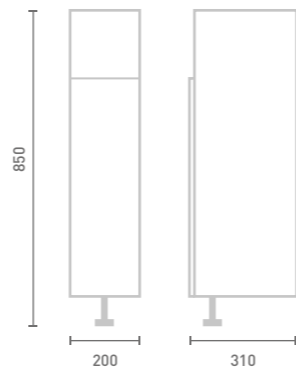

20 Tissue Base Unit
W20 x H85 x D31

- Includes Roll Holder

Gloss White	UF1063	£299
Dove Grey Gloss	UF2063	£299
Cashmere Gloss	UF3063	£299
Stone Matt	UF4063	£299
Matt Fern	UF5063	£299
Matt Graphite	UF7063	£299
Carini Walnut	UF6063	£299