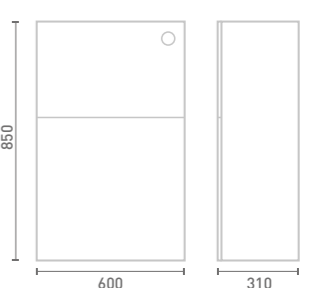

Gloss White	FF901	£403
Dove Grey Gloss	FF902	£403
Cashmere Gloss	FF903	£403
Stone Matt	FF904	£403
Matt Fern	FF905	£403
Matt Graphite	FF907	£403
Carini Walnut	FF906	£403