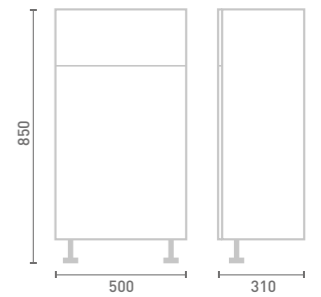

50 Single Drawer Base Unit
W50 x H85 x D31

Gloss White	FF401	£426
Dove Grey Gloss	FF402	£426
Cashmere Gloss	FF403	£426
Stone Matt	FF404	£426
Matt Fern	FF405	£426
Matt Graphite	FF407	£426
Carini Walnut	FF406	£426