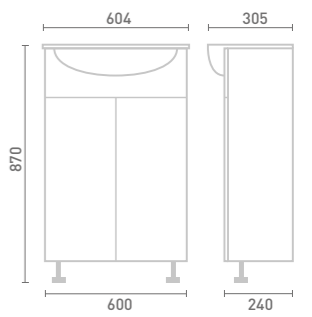

Unit Colour

Gloss White	FF101	£635
Dove Grey Gloss	FF102	£635
Cashmere Gloss	FF103	£635
Stone Matt	FF104	£635
Matt Fern	FF105	£635
Matt Graphite	FF107	£635
Carini Walnut	FF106	£635