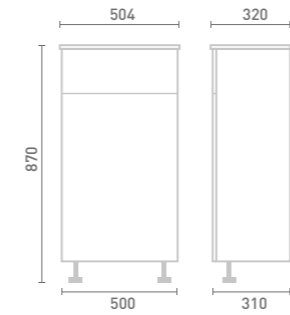

Gloss White	FF461	£528
Dove Grey Gloss	FF462	£528
Cashmere Gloss	FF463	£528
Stone Matt	FF464	£528
Matt Fern	FF465	£528
Matt Graphite	FF467	£528
Carini Walnut	FF466	£528