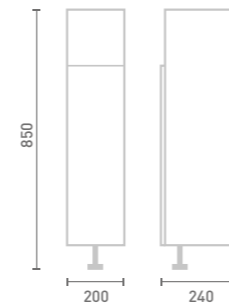

20 Tissue Base Unit

W20 x H85 x D24

- Includes Roll Holder

Gloss White	UF1033	£265
Dove Grey Gloss	UF2033	£265
Cashmere Gloss	UF3033	£265
Stone Matt	UF4033	£265
Matt Fern	UF5033	£265
Matt Graphite	UF7033	£265
Carini Walnut	UF6033	£265