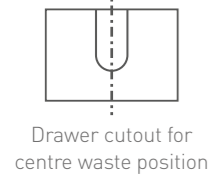

IDENTITY

60 Drawer Console

W60 x H24 x D46

Stone Matt & Light Concrete
N020906 **£562**