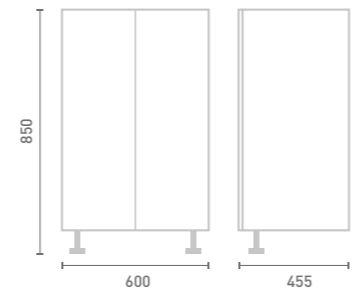

Gloss White	UF1077	£498
Dove Grey Gloss	UF2077	£498
Cashmere Gloss	UF3077	£498
Stone Matt	UF4077	£498
Matt Fern	UF5077	£498
Matt Graphite	UF7077	£498
Carini Walnut	UF6077	£498