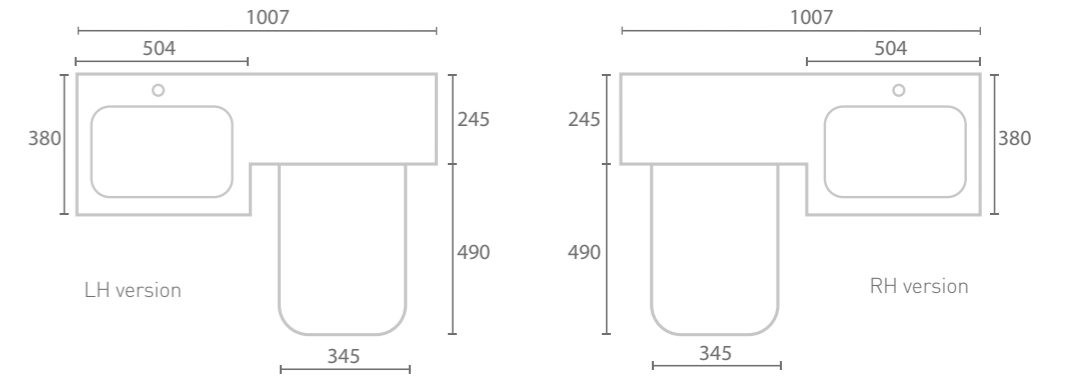

Style L-Suite

W100 x H85 x D38/D25

Includes:

- Basin unit
- WC unit
- One piece basin/WC top
- 3/6L flush concealed cistern
- Style rimless BTW pan & soft close seat
- Matching bath panels & wall units

Gloss White **£1282**
LH N120130LH
RH N120130RH