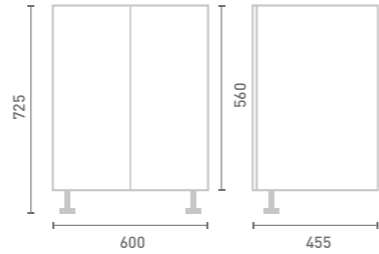

Gloss White	UF1075	£452
Dove Grey Gloss	UF2075	£452
Cashmere Gloss	UF3075	£452
Stone Matt	UF4075	£452
Matt Fern	UF5075	£452
Matt Graphite	UF7075	£452
Carini Walnut	UF6075	£452