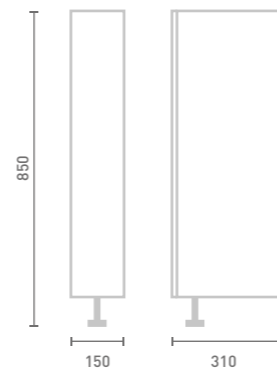

STANDARD BASE UNITS

15 Open Shelf Base Unit
W15 x H85 x D29

- Glass Shelf

Unit Colour

Gloss White	UF1060	£173
Dove Grey Gloss	UF2060	£173
Cashmere Gloss	UF3060	£173
Stone Matt	UF4060	£173
Matt Fern	UF5060	£173
Matt Graphite	UF7060	£173
Carini Walnut	UF6060	£173

STANDARD BASE UNITS

30 Single Door Base Unit
W30 x H85 x D31

Unit Colour

Gloss White	UF1064	£321
Dove Grey Gloss	UF2064	£321
Cashmere Gloss	UF3064	£321
Stone Matt	UF4064	£321
Matt Fern	UF5064	£321
Matt Graphite	UF7064	£321
Carini Walnut	UF6064	£321

15 Single Door Base Unit
W15 x H85 x D31

Gloss White	UF1061	£241
Dove Grey Gloss	UF2061	£241
Cashmere Gloss	UF3061	£241
Stone Matt	UF4061	£241
Matt Fern	UF5061	£241
Matt Graphite	UF7061	£241
Carini Walnut	UF6061	£241

30 Twin Drawer Base Unit
W30 x H85 x D31

Gloss White	UF1065	£498
Dove Grey Gloss	UF2065	£498
Cashmere Gloss	UF3065	£498
Stone Matt	UF4065	£498
Matt Fern	UF5065	£498
Matt Graphite	UF7065	£498
Carini Walnut	UF6065	£498

20 Single Door Base Unit
W20 x H85 x D31

Gloss White	UF1062	£281
Dove Grey Gloss	UF2062	£281
Cashmere Gloss	UF3062	£281
Stone Matt	UF4062	£281
Matt Fern	UF5062	£281
Matt Graphite	UF7062	£281
Carini Walnut	UF6062	£281

30 Twin Door Tall Base Unit
W30 x H190 x D31

- 3 Shelves

Gloss White	UF1066	£624
Dove Grey Gloss	UF2066	£624
Cashmere Gloss	UF3066	£624
Stone Matt	UF4066	£624
Matt Fern	UF5066	£624
Matt Graphite	UF7066	£624
Carini Walnut	UF6066	£624

20 Tissue Base Unit
W20 x H85 x D31

- Includes Roll Holder

Gloss White	UF1063	£299
Dove Grey Gloss	UF2063	£299
Cashmere Gloss	UF3063	£299
Stone Matt	UF4063	£299
Matt Fern	UF5063	£299
Matt Graphite	UF7063	£299
Carini Walnut	UF6063	£299

All units include handle and feet.

All units include handle and feet.