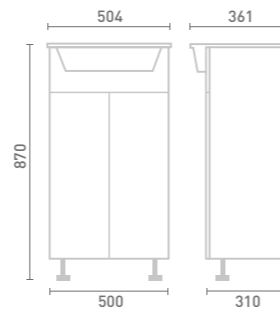

Gloss White	FF241	£591
Dove Grey Gloss	FF242	£591
Cashmere Gloss	FF243	£591
Stone Matt	FF244	£591
Matt Fern	FF245	£591
Matt Graphite	FF247	£591
Carini Walnut	FF246	£591