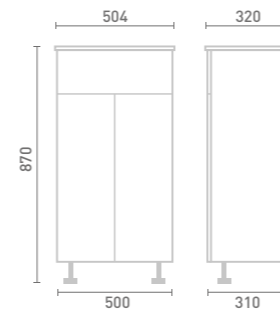

Gloss White	FF261	£506
Dove Grey Gloss	FF262	£506
Cashmere Gloss	FF263	£506
Stone Matt	FF264	£506
Matt Fern	FF265	£506
Matt Graphite	FF267	£506
Carini Walnut	FF266	£506