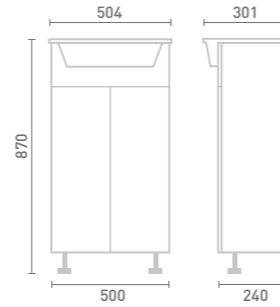

Gloss White	FF041	£562
Dove Grey Gloss	FF042	£562
Cashmere Gloss	FF043	£562
Stone Matt	FF044	£562
Matt Fern	FF045	£562
Matt Graphite	FF047	£562
Carini Walnut	FF046	£562