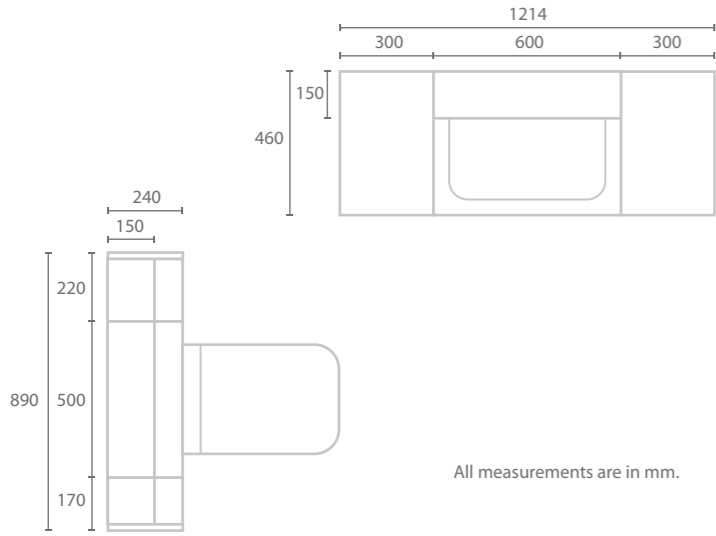

DEEP/SLIMLINE FLOOR STANDING

Using 460mm deep wall-mounted cupboard, including an Elvo solid surface basin, in conjunction with slimline floor standing units in elegant Cashmere Gloss, really brings this bathroom design to life. The Carrara White solid surface worktop enhances the clean lines of this design, which is finished off with the Dorton handle and the Lune WC.

Code	Qty	Description
FF993	1	610 x 455 Full Height Twin Door Base Unit inc Elvo Basin
UF3078	2	300 x 455 Single Door Base Unit
FF703	1	600 x 240 Slimline BTW Unit inc Concealed Cistern
MN044	1	Lune Comfort Height Back to Wall WC inc Soft Close Seat
UF3030	1	150 x 240 Slimline Open Shelf Base Unit
UF3033	1	200 x 240 Slimline Tissue Base Unit
UF3080	1	150 x 150 Single Door Wall Unit
UF3081	1	200 x 150 Single Door Wall Unit
UF3083	1	500 x 150 Twin Door Wall Unit Cashmere Gloss
UF3091	1	600 Twin Door Mirrored Wall Cabinet Cashmere Gloss
FL04	1	Mirror Light
PF3003	1	2000 x 165 Plinth
PF3040	2	900 x 240 Slimline Carcass Cladding Panel
PF3043	2	455 x 852 Deep Base Cladding Panel
WT110WC	2	342 x 460 Worktop - White Carrara
WT030WC	1	1004 x 245 Worktop - White Carrara

Elvo Basin