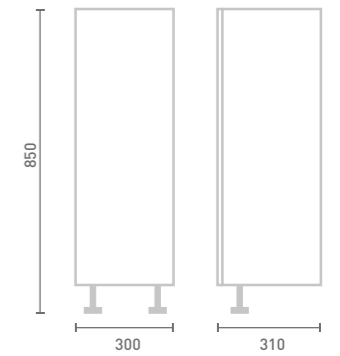

STANDARD BASE UNITS

15 Open Shelf Base Unit
W15 x H85 x D29

- Glass Shelf

Unit Colour

Gloss White	UF1060	£173
Dove Grey Gloss	UF2060	£173
Cashmere Gloss	UF3060	£173
Stone Matt	UF4060	£173
Matt Fern	UF5060	£173
Matt Graphite	UF7060	£173
Carini Walnut	UF6060	£173

STANDARD BASE UNITS

30 Single Door Base Unit
W30 x H85 x D31

Unit Colour

Gloss White	UF1064	£321
Dove Grey Gloss	UF2064	£321
Cashmere Gloss	UF3064	£321
Stone Matt	UF4064	£321
Matt Fern	UF5064	£321
Matt Graphite	UF7064	£321
Carini Walnut	UF6064	£321

15 Single Door Base Unit
W15 x H85 x D31

Gloss White	UF1061	£241
Dove Grey Gloss	UF2061	£241
Cashmere Gloss	UF3061	£241
Stone Matt	UF4061	£241
Matt Fern	UF5061	£241
Matt Graphite	UF7061	£241
Carini Walnut	UF6061	£241

30 Twin Drawer Base Unit
W30 x H85 x D31

Gloss White	UF1065	£498
Dove Grey Gloss	UF2065	£498
Cashmere Gloss	UF3065	£498
Stone Matt	UF4065	£498
Matt Fern	UF5065	£498
Matt Graphite	UF7065	£498
Carini Walnut	UF6065	£498

20 Single Door Base Unit
W20 x H85 x D31

Gloss White	UF1062	£281
Dove Grey Gloss	UF2062	£281
Cashmere Gloss	UF3062	£281
Stone Matt	UF4062	£281
Matt Fern	UF5062	£281
Matt Graphite	UF7062	£281
Carini Walnut	UF6062	£281

30 Twin Door Tall Base Unit
W30 x H190 x D31

- 3 Shelves

Gloss White	UF1066	£624
Dove Grey Gloss	UF2066	£624
Cashmere Gloss	UF3066	£624
Stone Matt	UF4066	£624
Matt Fern	UF5066	£624
Matt Graphite	UF7066	£624
Carini Walnut	UF6066	£624

20 Tissue Base Unit
W20 x H85 x D31

- Includes Roll Holder

Gloss White	UF1063	£299
Dove Grey Gloss	UF2063	£299
Cashmere Gloss	UF3063	£299
Stone Matt	UF4063	£299
Matt Fern	UF5063	£299
Matt Graphite	UF7063	£299
Carini Walnut	UF6063	£299

All units include handle and feet.

All units include handle and feet.