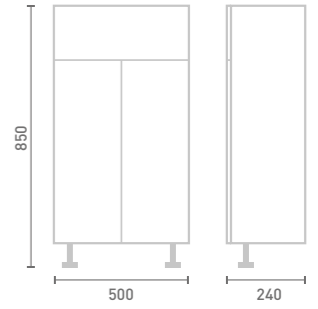

Unit Colour

Gloss White	FF001	£350
Dove Grey Gloss	FF002	£350
Cashmere Gloss	FF003	£350
Stone Matt	FF004	£350
Matt Fern	FF005	£350
Matt Graphite	FF007	£350
Carini Walnut	FF006	£350