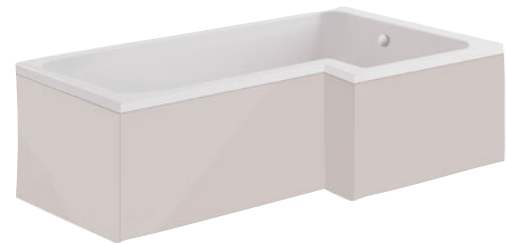

Shower Bath L-Shaped Panels without Plinth

Height 500mm

	L-Shaped Front	L-Shaped End
Gloss White	PF1099 £252	PF1065 £79
Dove Grey Gloss	PF2099 £252	PF2065 £79
Cashmere Gloss	PF3099 £252	PF3065 £79
Stone Matt	PF4099 £252	PF4065 £79
Matt Fern	PF5099 £252	PF5065 £79
Matt Graphite	PF7099 £252	PF7065 £79
Carini Walnut	PF6099 £252	PF6065 £79