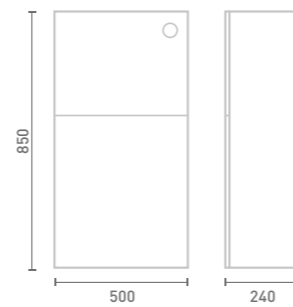

50 Back to Wall Unit inc Concealed Cistern

W50 x H85 x D24
• 3/6L Flush Cistern

Gloss White	FF601	£357
Dove Grey Gloss	FF602	£357
Cashmere Gloss	FF603	£357
Stone Matt	FF604	£357
Matt Fern	FF605	£357
Matt Graphite	FF607	£357
Carini Walnut	FF606	£357