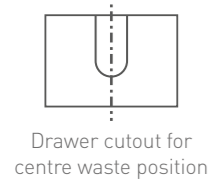

80 Drawer Console

W80 x H24 x D46

Stone Matt & Light Concrete
N020908 **£634**