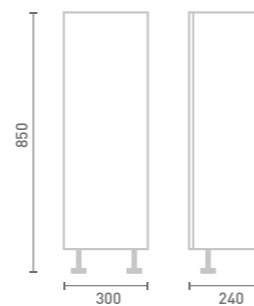

Gloss White	UF1034	£270
Dove Grey Gloss	UF2034	£270
Cashmere Gloss	UF3034	£270
Stone Matt	UF4034	£270
Matt Fern	UF5034	£270
Matt Graphite	UF7034	£270
Carini Walnut	UF6034	£270