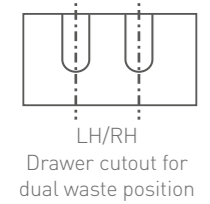

120 Drawer Console

W120 x H24 x D46

Stone Matt & Light Concrete
N020913 **£1124**