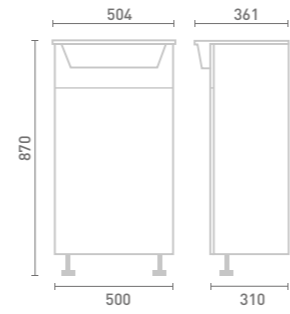

Gloss White	FF441	£596
Dove Grey Gloss	FF442	£596
Cashmere Gloss	FF443	£596
Stone Matt	FF444	£596
Matt Fern	FF445	£596
Matt Graphite	FF447	£596
Carini Walnut	FF446	£596