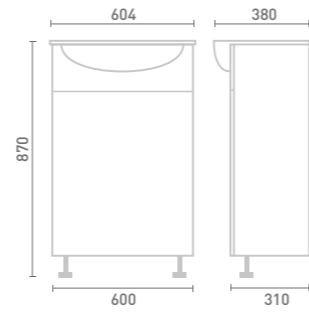

Gloss White	FF521	£670
Dove Grey Gloss	FF522	£670
Cashmere Gloss	FF523	£670
Stone Matt	FF524	£670
Matt Fern	FF525	£670
Matt Graphite	FF527	£670
Carini Walnut	FF526	£670