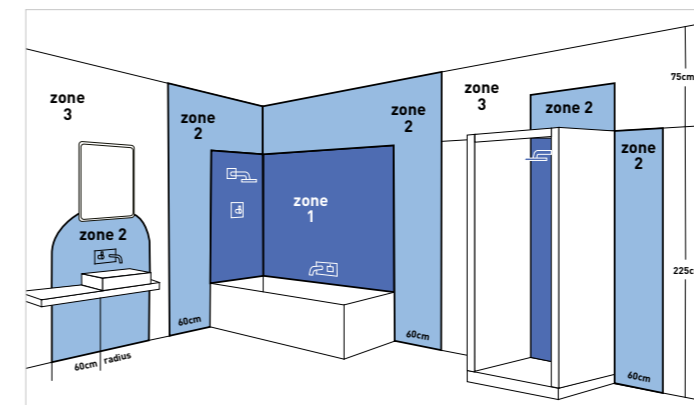

Panel & Plinth LED Light
4 Lights & Power Converter
FL03 **£94**

Pelmet LED Light - Round
3 Lights & Power Converter
FL01 **£102**

Pelmet LED Light - Square
3 Lights & Power Converter
FL02 **£92**

All installations must comply to guidelines which are based on a zonal concept. The diagram shows this concept and highlights the 3 zones used.