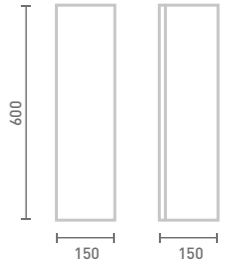

WALL MOUNTED UNITS

15 Single Door Wall Mounted Unit
W15 x H60 x D15

Unit Colour

Gloss White	UF1080	£178
Dove Grey Gloss	UF2080	£178
Cashmere Gloss	UF3080	£178
Stone Matt	UF4080	£178
Matt Fern	UF5080	£178
Matt Graphite	UF7080	£178
Carini Walnut	UF6080	£178