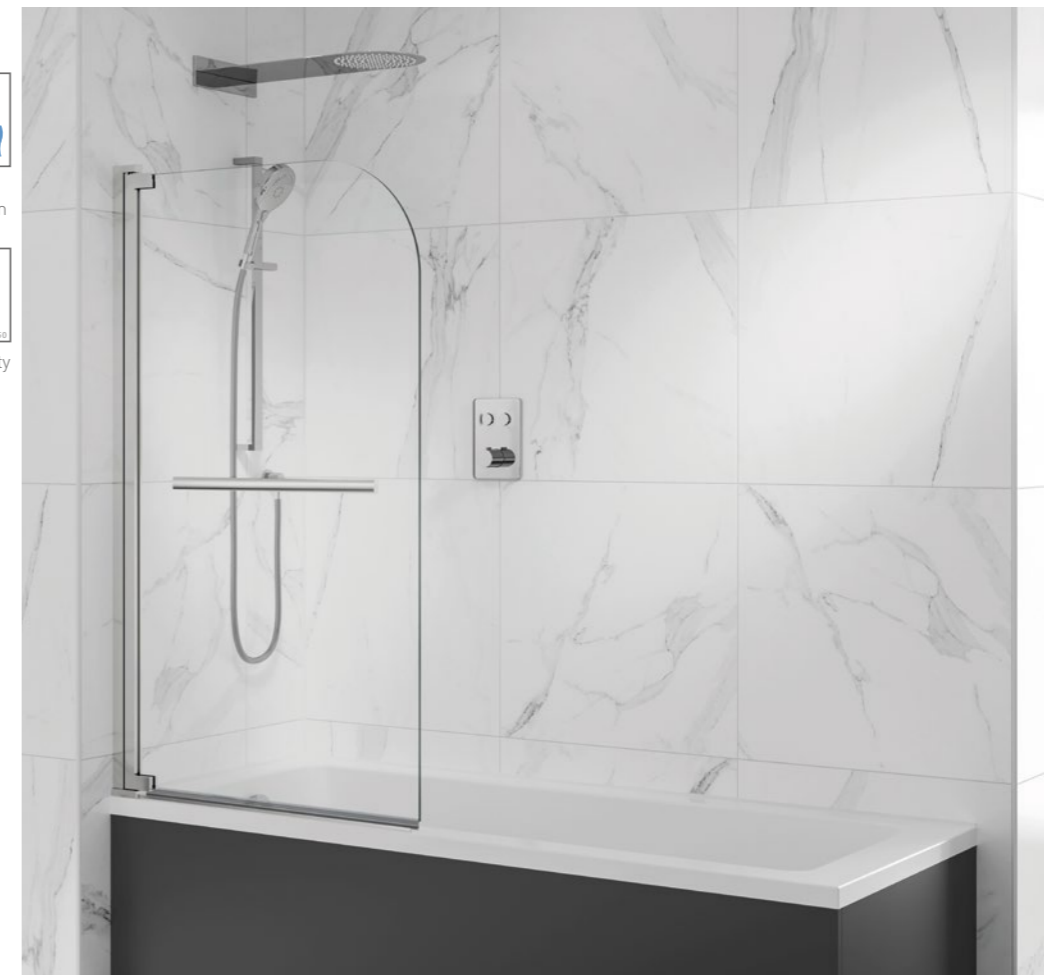

### Key Features:

-  150cm high
-  Reversible design
-  Polished aluminium finish
-  Easyclean protection
-  8mm safety glass
-  Lifetime guarantee

S10002 **£340**  
**Tirso - Curved Top Pivot**  
 W81 x H150  
 Adjustment 20mm

### Key Features:

-  150cm high
-  Reversible design
-  Polished aluminium finish
-  Chrome towel rail
-  Easyclean protection
-  8mm safety glass
-  Lifetime guarantee

EN076 **£347**  
**Konnex - Curved Top Pivot & Rail**  
 W80 x H140  
 Adjustment 20mm