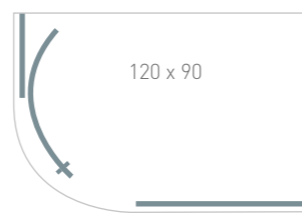

LUNE QUADRANT

8MM

Key Features:

Smooth opening roller design

Concealed fixings

20mm adjustment

Shower tray or wetroom compatible

Polished aluminium finish

Polished chrome hardware

8mm safety glass

Easyclean protection

Lifetime guarantee

Size	Adjustment	Door Opening	Height	Glass Thickness	Opening Hand	Enclosure Only Code	Enclosure Only Price	Enclosure, Tray & Waste Code	Enclosure, Tray & Waste Price
90 x 90	87-89	45	200	8mm	LH	EN030	£800	TE030	£977
90 x 90	87-89	45	200	8mm	RH	EN031	£800	TE031	£977
120 x 90	117-119/87-89	45	200	8mm	LH	EN032	£895	TE032	£1157
120 x 90	117-119/87-89	45	200	8mm	RH	EN033	£895	TE033	£1157

* All enclosure and tray packs include waste.

LH Opening