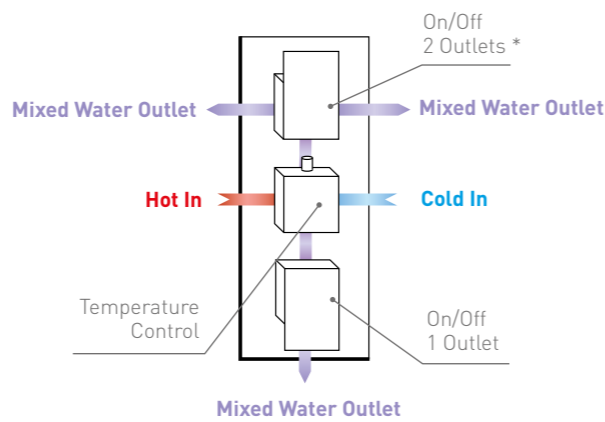

Triple Valve - Triple Function

SV040CU
£297

* Cannot be used simultaneously

DOCCIA LEVER

DOCCIA 21

DOC21
• Single Function Thermostatic Shower Valve
• 200mm Square Shower Head & Wall Arm

£323

DOCCIA 22

DOC22
• Dual Function Thermostatic Shower Valve
• 200mm Square Shower Head & Wall Arm
• Slide Rail with Multi Function Handset & Smooth Hose
• Square Outlet Elbow

£426

DOCCIA 23

DOC23
• Dual Function Thermostatic Shower Valve
• 200mm Square Shower Head & Wall Arm
• Slide Rail with Multi Function Handset & Smooth Hose
• Square Outlet Elbow

£492

DOCCIA 24

DOC24
• Triple Function Thermostatic Shower Valve
• 200mm Square Shower Head & Wall Arm
• Slide Rail with Multi Function Handset & Smooth Hose
• Square Klik Klak Bath Waste & Overflow Filler
• Square Outlet Elbow

£585

DOCCIA 75

DOC75
• Single Function Thermostatic Shower Valve
• 200mm Square Shower Head & Ceiling Arm

£310

DOCCIA 76

DOC76
• Dual Function Thermostatic Shower Valve
• 200mm Square Shower Head & Ceiling Arm
• Slide Rail with Multi Function Handset & Smooth Hose
• Square Outlet Elbow

£413

DOCCIA 77

DOC77
• Dual Function Thermostatic Shower Valve
• 200mm Square Shower Head & Ceiling Arm
• Slide Rail with Multi Function Handset & Smooth Hose
• Square Outlet Elbow

£479

DOCCIA 78

DOC78
• Triple Function Thermostatic Shower Valve
• 200mm Square Shower Head & Ceiling Arm
• Slide Rail with Multi Function Handset & Smooth Hose
• Square Klik Klak Bath Waste & Overflow Filler
• Square Outlet Elbow

£571