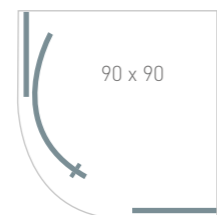

LUNE QUADRANT

8MM

Key Features:

Smooth opening roller design

Concealed fixings

20mm adjustment

Shower tray or wetroom compatible

Polished aluminium finish

Polished chrome hardware

8mm safety glass

Easyclean protection

Lifetime guarantee

Size	Adjustment	Door Opening	Height	Glass Thickness	Opening Hand	Enclosure Only Code	Enclosure Only Price	Enclosure, Tray & Waste Code	Enclosure, Tray & Waste Price
90 x 90	87-89	45	200	8mm	LH	EN030	£800	TE030	£977
90 x 90	87-89	45	200	8mm	RH	EN031	£800	TE031	£977
120 x 90	117-119/87-89	45	200	8mm	LH	EN032	£895	TE032	£1157
120 x 90	117-119/87-89	45	200	8mm	RH	EN033	£895	TE033	£1157

* All enclosure and tray packs include waste.

LH Opening