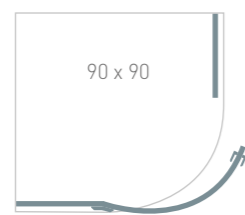

I-ZONE QUADRANT

8MM

Key Features:

Rise/fall hinges

Concealed fixings

20mm adjustment

Support bar

Magnetic door seal

Shower tray or wetroom compatible

Polished aluminium finish

Polished chrome hardware

8mm safety glass

Easyclean protection

Lifetime guarantee

Size	Adjustment	Door Opening	Height	Glass Thickness	Hinge Hand	Enclosure Only Code	Enclosure Only Price	Enclosure, Tray & Waste Code	Enclosure, Tray & Waste Price
90 x 90	86.5-88.5/86.5-88.5	60	200	8mm	LH	EN015	£874	TE015	£1051
90 x 90	86.5-88.5/86.5-88.5	60	200	8mm	RH	EN016	£874	TE016	£1051
100 x 80	96.5-98.5 /76.5-78.5	60	200	8mm	LH	EN017	£876	TE017	£1085
100 x 80	96.5-98.5 /76.5-78.5	60	200	8mm	RH	EN018	£876	TE018	£1085
120 x 90	116.5-118.5 /86.5-88.5	60	200	8mm	LH	EN019	£942	TE019	£1204
120 x 90	116.5-118.5 /86.5-88.5	60	200	8mm	RH	EN020	£942	TE020	£1204

* All enclosure and tray packs include waste.

LH Hinge