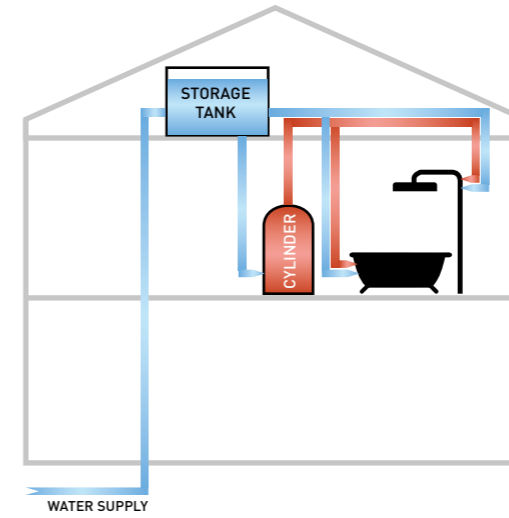

HOME PRESSURE DIAGRAMS

LP

Gravity Fed (Low Pressure) System

- Cold water storage tank in the loft
- Hot water cylinder