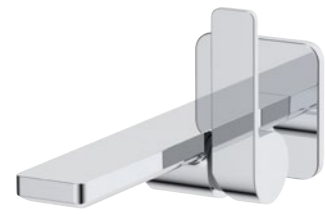

LP
PI006 **£286**
Wall Mounted Basin Mixer