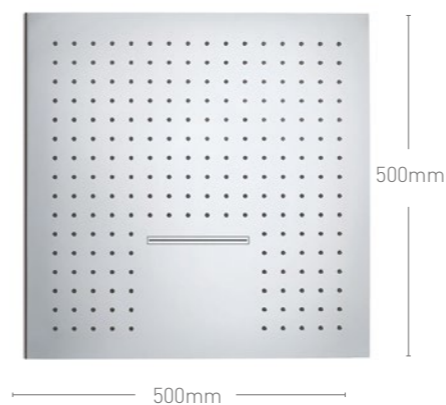

SHOWER HEADS

Modern, ultra-slim to curvaceous, traditional, round, square and everything in between Phoenix shower heads, slide rail kits and douche kits are packed with functional design features.

Ranging from thermostatic douche kits to pull up hand showers, it's the subtle details that finish your perfect design and create true usability.

SH024
Luxury Dual Function Ceiling Mounted Shower Head
Inc Hoses & Ceiling Mounts
500mm x 500mm

£777