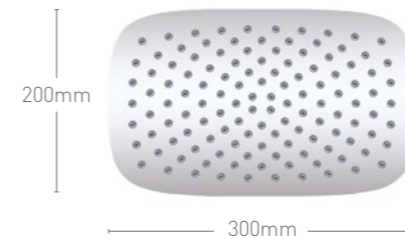

RECTANGULAR

SH067 Shower Head & Wall Arm £119
SH068 Shower Head & Ceiling Arm £105
SLH008 Shower Head £76