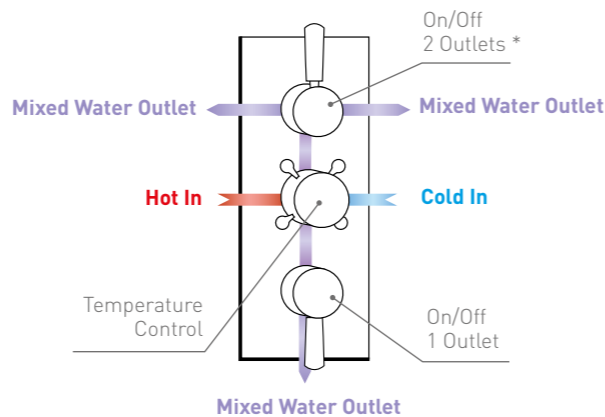

Triple Valve - Triple Function

SV040TR
£297

* Cannot be used simultaneously

DOCCIA TRADITIONAL

DOCCIA25

DOC25
• Single Function Thermostatic Shower Valve
• 200mm Traditional Shower Head & Wall Arm

£401

DOCCIA 79

DOC79
• Single Function Thermostatic Shower Valve
• 200mm Traditional Shower Head & Ceiling Arm

£385