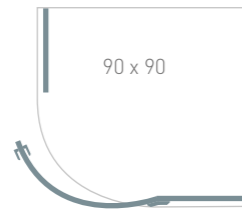

I-ZONE QUADRANT

8MM

Key Features:

Rise/fall hinges

Concealed fixings

20mm adjustment

Support bar

Magnetic door seal

Shower tray or wetroom compatible

Polished aluminium finish

Polished chrome hardware

8mm safety glass

Easyclean protection

Lifetime guarantee

Size	Adjustment	Door Opening	Height	Glass Thickness	Hinge Hand	Enclosure Only Code	Enclosure Only Price	Enclosure, Tray & Waste Code	Enclosure, Tray & Waste Price
90 x 90	86.5-88.5/86.5-88.5	60	200	8mm	LH	EN015	£874	TE015	£1051
90 x 90	86.5-88.5/86.5-88.5	60	200	8mm	RH	EN016	£874	TE016	£1051
100 x 80	96.5-98.5 /76.5-78.5	60	200	8mm	LH	EN017	£876	TE017	£1085
100 x 80	96.5-98.5 /76.5-78.5	60	200	8mm	RH	EN018	£876	TE018	£1085
120 x 90	116.5-118.5 /86.5-88.5	60	200	8mm	LH	EN019	£942	TE019	£1204
120 x 90	116.5-118.5 /86.5-88.5	60	200	8mm	RH	EN020	£942	TE020	£1204

* All enclosure and tray packs include waste.

RH Hinge