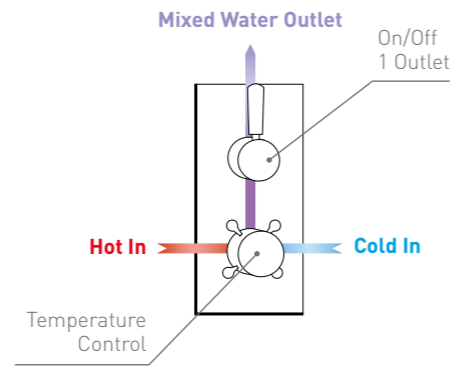

TRADITIONAL CONCEALED THERMOSTATIC SHOWER VALVES

Twin Valve - Single Function

SV037TR
£231