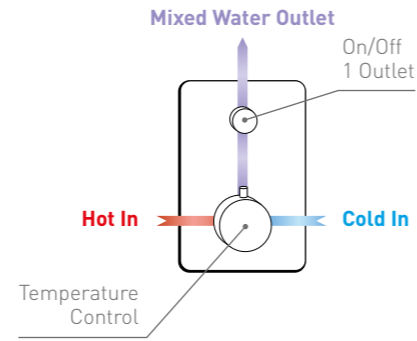

Single Function
Thermostatic

SV131
£434