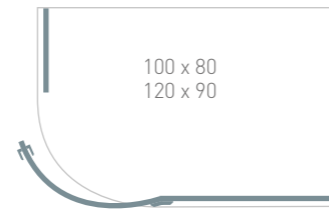

I-ZONE QUADRANT

8MM

Key Features:

Rise/fall hinges

Concealed fixings

20mm adjustment

Support bar

Magnetic door seal

Shower tray or wetroom compatible

Polished aluminium finish

Polished chrome hardware

8mm safety glass

Easyclean protection

Lifetime guarantee

Size	Adjustment	Door Opening	Height	Glass Thickness	Hinge Hand	Enclosure Only Code	Enclosure Only Price	Enclosure, Tray & Waste Code	Enclosure, Tray & Waste Price
90 x 90	86.5-88.5/86.5-88.5	60	200	8mm	LH	EN015	£874	TE015	£1051
90 x 90	86.5-88.5/86.5-88.5	60	200	8mm	RH	EN016	£874	TE016	£1051
100 x 80	96.5-98.5 /76.5-78.5	60	200	8mm	LH	EN017	£876	TE017	£1085
100 x 80	96.5-98.5 /76.5-78.5	60	200	8mm	RH	EN018	£876	TE018	£1085
120 x 90	116.5-118.5 /86.5-88.5	60	200	8mm	LH	EN019	£942	TE019	£1204
120 x 90	116.5-118.5 /86.5-88.5	60	200	8mm	RH	EN020	£942	TE020	£1204

* All enclosure and tray packs include waste.

RH Hinge