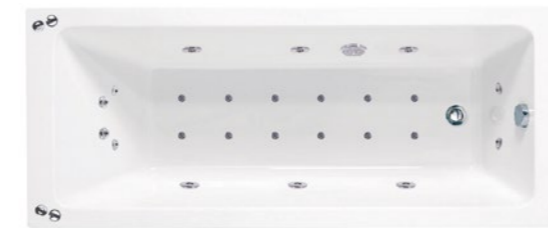

System - Combined

Size	Model	Structure	Capacity	Code	Price
L170 x W70 x D43	Rectangularo No.2		185L	BH050S3	£1576
L170 x W75 x D43	Rectangularo No.4		205L	BH051S3	£1597
L180 x W80 x D43	Rectangularo No.6		230L	BH052S3	£1672