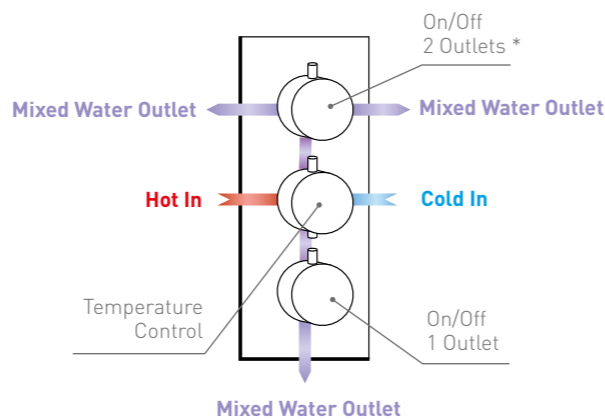

Triple Valve - Triple Function

SV040RO
£297