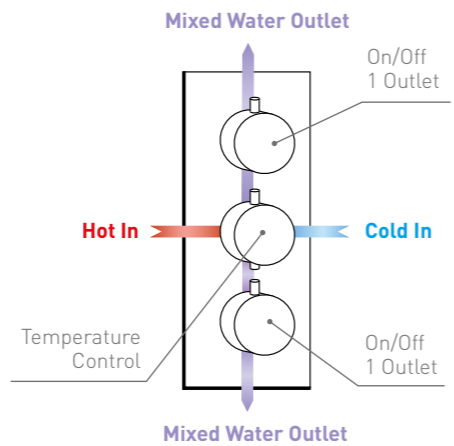

Triple Valve - Dual Function

SV039RO
£297