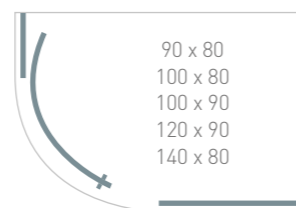

LH Installation