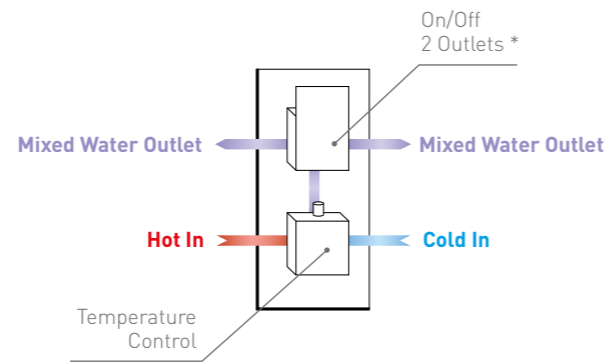

Twin Valve - Dual Function

SV038CU
£231

* Cannot be used simultaneously