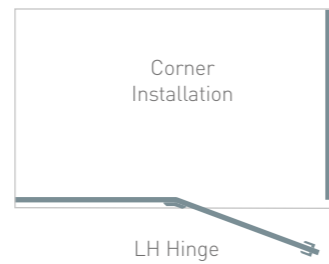

120 x 80 LH Hinge Enclosure & Tray