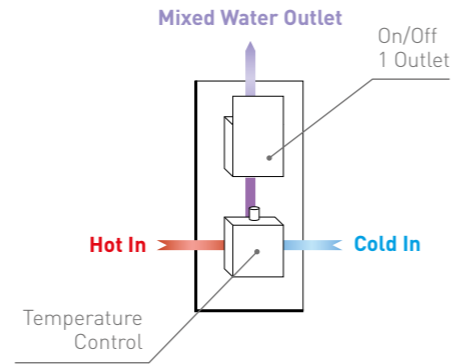

LEVER CONCEALED THERMOSTATIC SHOWER VALVES

Twin Valve - Single Function

SV037CU
£231