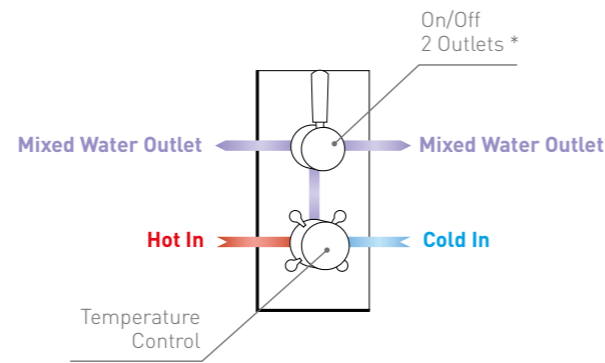

Twin Valve - Dual Function

SV038TR
£231

* Cannot be used simultaneously