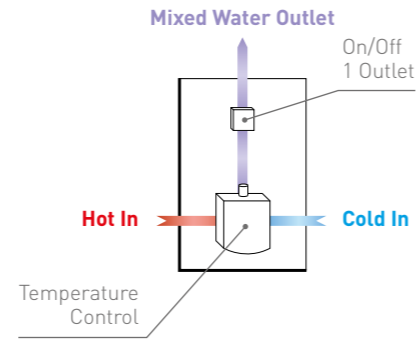

TOUCH MATTEO

Single Function Thermostatic

SV121
£434