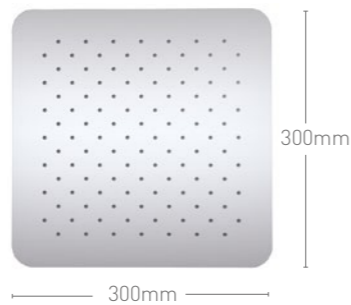

SHOWER HEADS

SQUARE

SH037 Shower Head & Wall Arm £92
SH038 Shower Head & Ceiling Arm £79
SLH001 Shower Head £49

SH039 Shower Head & Wall Arm £136
SH040 Shower Head & Ceiling Arm £121
SLH002 Shower Head £93