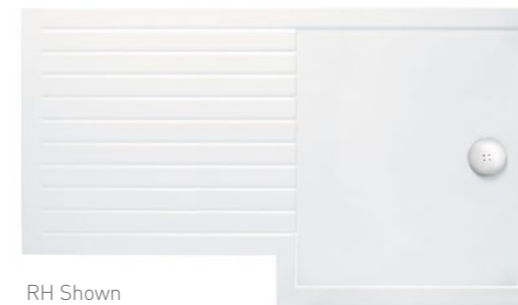

Offset Quadrant

RH Shown

RH Shown

L-Shaped

Neo

90mm Waste

Adjustable Legs

Offset Neo