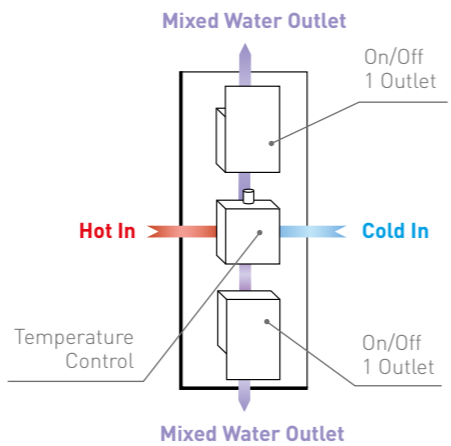

Triple Valve - Dual Function

SV039CU
£297