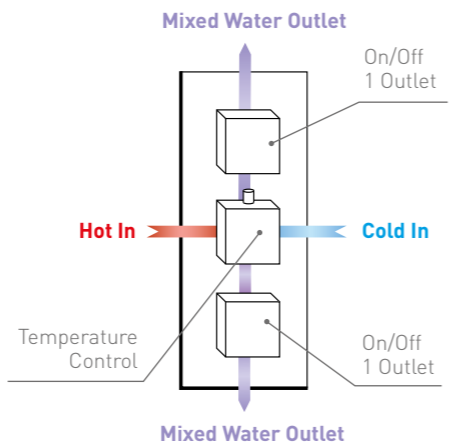

Triple Valve - Dual Function

SV039SQ
£297