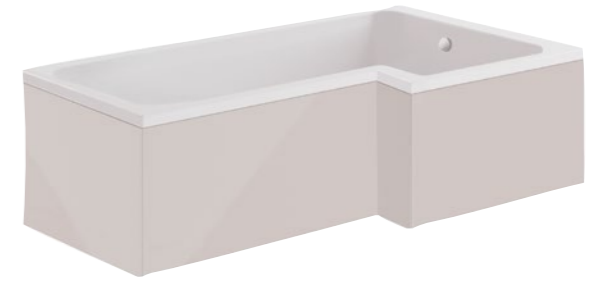

BATH PANELS

L-Shaped Bath Panels without Plinth

Height 500mm

	Gloss White	Dove Grey Gloss	Cashmere Gloss	Stone Matt	Matt Fern	Matt Graphite	Carini Walnut	Price
Size	Code	Code	Code	Code	Code	Code	Code	
Front Front	PF1099	PF2099	PF3099	PF4099	PF5099	PF7099	PF6099	£252
End	PF1065	PF2065	PF3065	PF4065	PF5065	PF7065	PF6065	£79