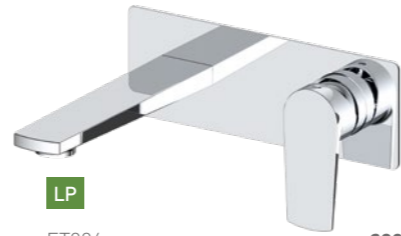

LP
ET006 £200
2 Hole Wall Mounted Basin Mixer