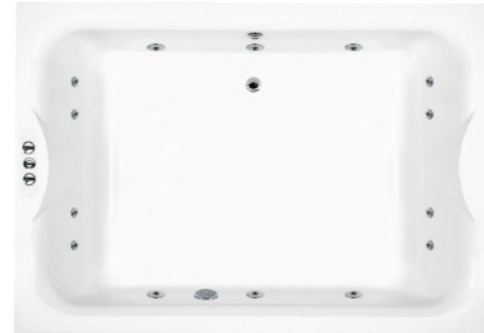

‡ All Phoenix system baths are produced to order in our purpose built UK production facility.

BH002C **£1279**  
**Marino**  
 Capacity 460 litres  
 L195 x W135 x D48

BH002S1 **£1840**  
**Marino + System 1**  
 Capacity 460 litres  
 L195 x W135 x D48