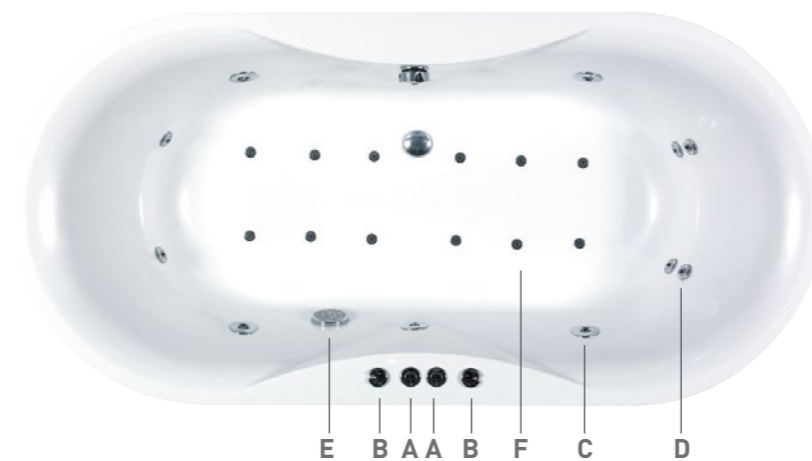

System 3 WHIRLPOOL & AIRPOOL COMBINED

1. **Standard Features:**
2. A Whirlpool On/Off Switch
   - A Airpool On/Off Switch
   - B 2 x Air Flow Controls (Whirlpool)
   - C Directional Whirlpool Jets
   - D Back & Foot Jets
   - F Airpool Jets
   - E Safety Suction Filter
3. All Whirlpool systems are fitted with dry run pump protection.
4. **Optional Extras (Factory Fitted):**
5. I Inline Heater
   - J Colour Kinetic Underwater Light
   - K ELCB Protection

‡ All Phoenix system baths are produced to order in our purpose built UK production facility.