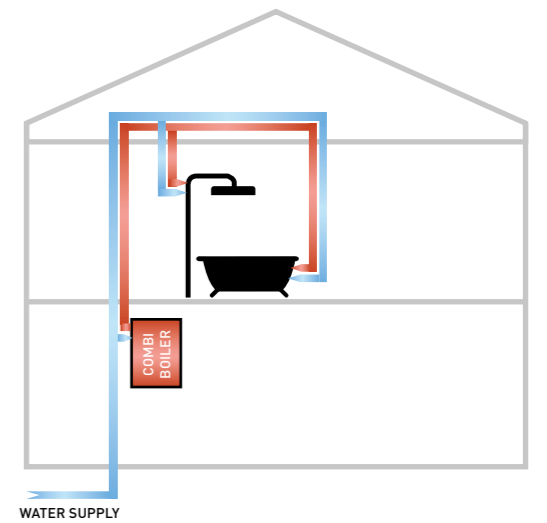

LP MP HP

Combination Boiler System

- 'Combie' boiler providing hot water and heating

LP
Minimum of 0.2 Bar

MP
Minimum of 0.5 Bar

HP
Minimum of 1.0 Bar

HP+
Minimum of 2.0 Bar

For showers on a low/medium pressure system, we recommend that a negative head pump is installed.