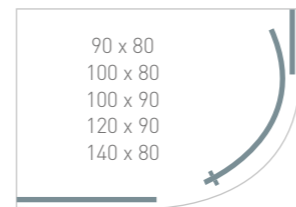

RH Installation