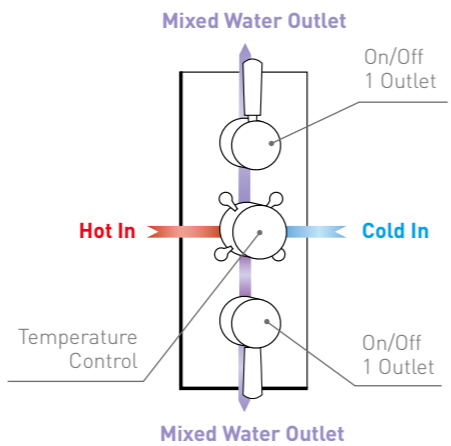

Triple Valve - Dual Function

SV039TR
£297