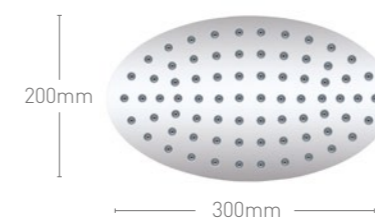

OVAL

SH069 Shower Head & Wall Arm £109
SH070 Shower Head & Ceiling Arm £94
SLH007 Shower Head £71