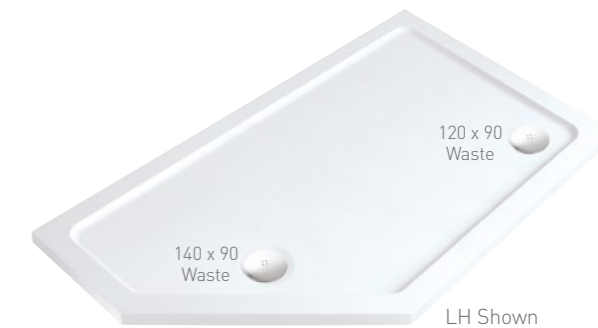

Offset Quadrant

RH Shown

RH Shown

L-Shaped

Neo

90mm Waste

Adjustable Legs

Offset Neo