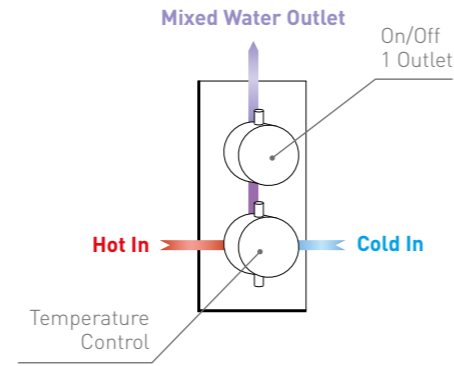

ROUND CONCEALED THERMOSTATIC SHOWER VALVES

Twin Valve - Single Function

SV037RO
£231