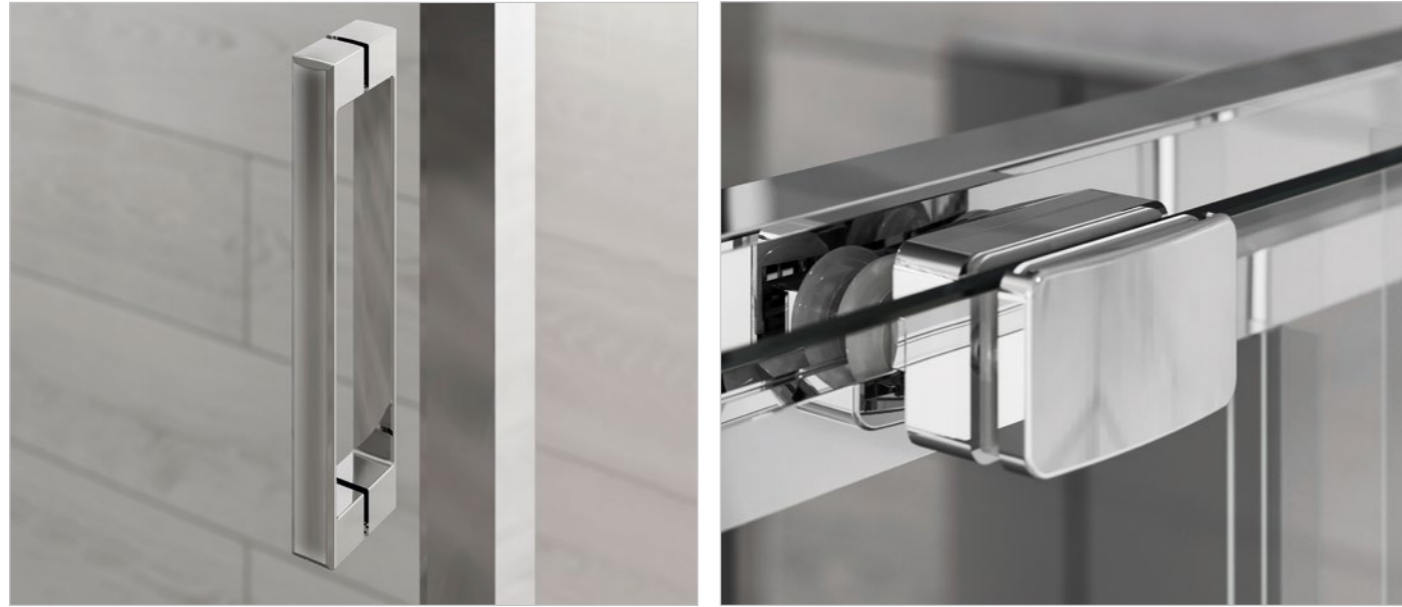

## Key Features:

Quick, easy install

20mm adjustment

Reversible design

Smooth opening roller design

Concealed fixings

Magnetic door seal

Quick release bottom roller