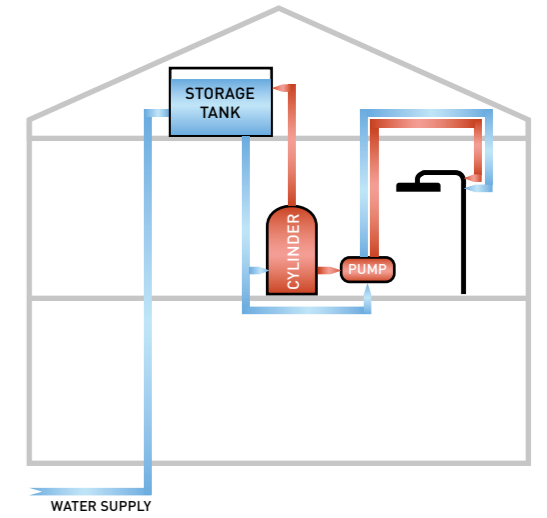

LP MP HP HP+

Boosted Gravity Fed (Low Pressure) System

- Cold water storage tank in the loft
- Hot water cylinder
- Booster pump

Phoenix recommend the installation of an inline water filter to prevent the build-up of limescale and maintain the longevity of all your household products, including your taps and showers.