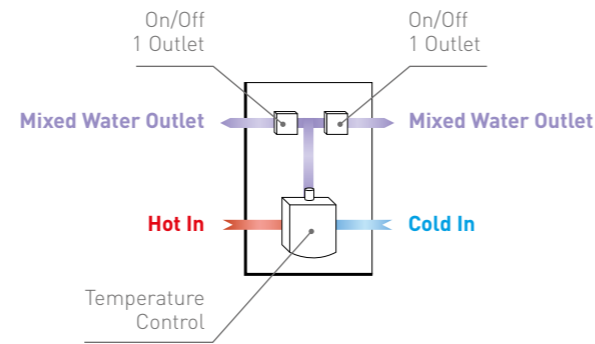

Dual Function Thermostatic

SV122
£457