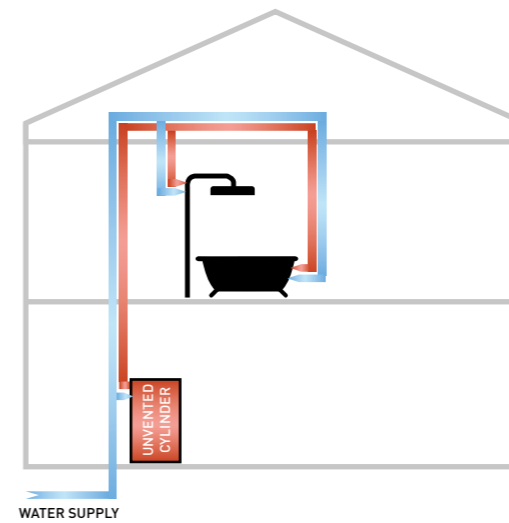

LP MP HP

Mains High Pressure System

- Unvented cylinder with expansion vessel