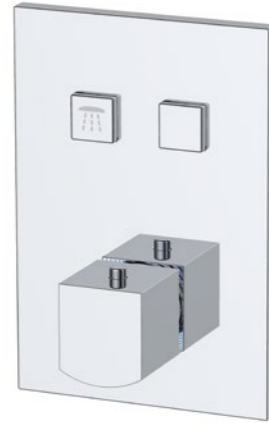

Dual Function Thermostatic

SV122
£457