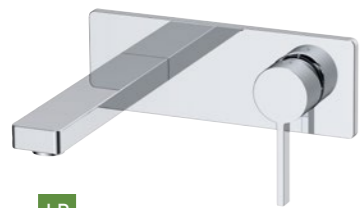

LP
FE006
Wall Mounted Basin Mixer £227