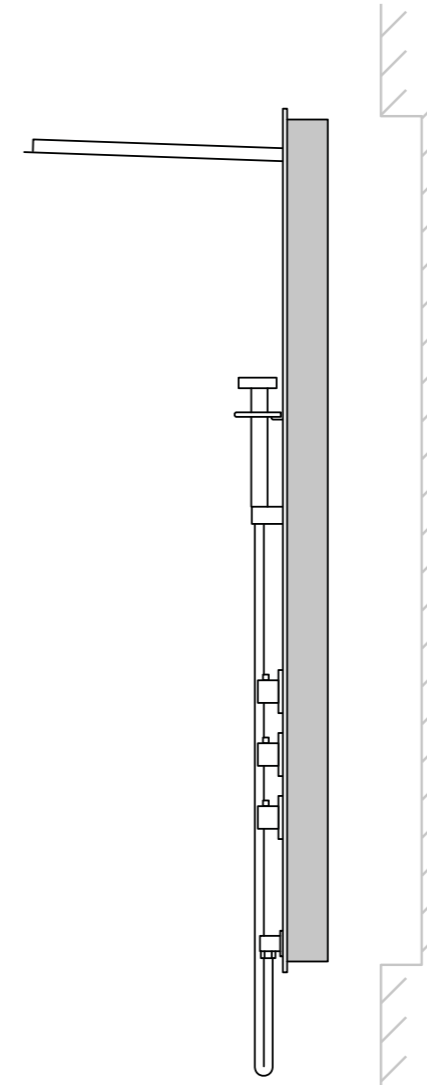

EXPOSED THERMOSTATIC VALVES & BATH SHOWER MIXER

MP Vernet COLDTOUCH

SV070 **£297**
Deluxe Thermostatic Wall Mounted Bath Shower Mixer & Round Slide Rail
• Touch Multi Function Handset
• Smooth Flex Hose

SV022 **£213**
Deluxe Thermostatic Wall Mounted Bath Shower Mixer

MP Vernet COLDTOUCH

SV070 **£297**
Deluxe Thermostatic Bath Shower Mixer & Round Slide Rail
• Touch Multi Function Handset
• Smooth Flex Hose

SV022 **£213**
Deluxe Thermostatic Bath Shower Mixer

INCLUDES: Easy Fix Plumbing Kit
MP Vernet COLDTOUCH

SV071 **£251**
Square Exposed Thermostatic Shower Valve & Square Slide Rail
• Touch Multi Function Handset
• Smooth Flex Hose

SV020 **£167**
Square Exposed Thermostatic Wall Mounted Shower Valve

INCLUDES: Easy Fix Plumbing Kit
MP Vernet COLDTOUCH

SV072 **£223**
Deluxe Round Exposed Thermostatic Shower Valve & Round Slide Rail
• Touch Multi Function Handset
• Smooth Flex Hose

SV021 **£153**
Deluxe Round Exposed Thermostatic Wall Mounted Shower Valve

CELIO RECESSED THERMOSTATIC SHOWER COLUMN