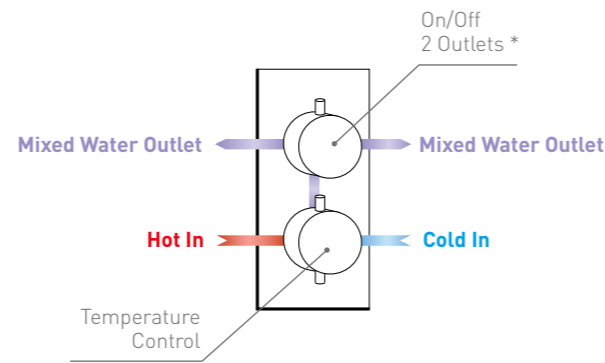

Twin Valve - Dual Function

SV038RO
£231