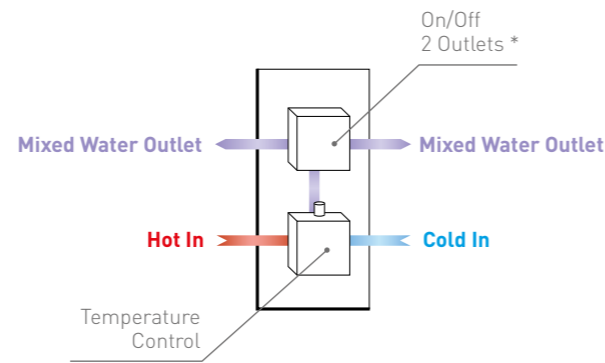

Twin Valve - Dual Function

SV038SQ
£231

* Cannot be used simultaneously