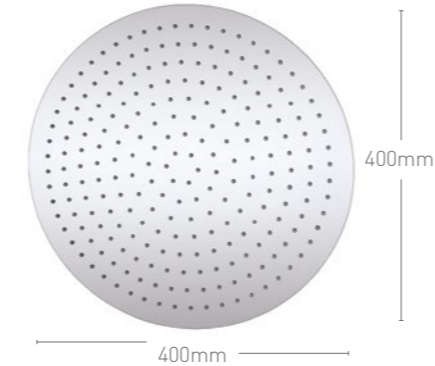

SH046 Shower Head & Ceiling Arm £149
SLH006 Shower Head £126