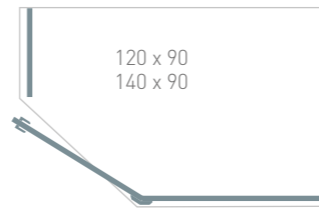

I-ZONE NEO

8MM

Key Features:

Rise/fall hinges

Concealed fixings

20mm adjustment

Support bar

Magnetic door seal

Shower tray or wetroom compatible

Polished aluminium finish

Polished chrome hardware

8mm safety glass

Easyclean protection

Lifetime guarantee

Size	Adjustment	Door Opening	Height	Glass Thickness	Hinge Hand	Enclosure Only Code	Enclosure Only Price	Enclosure, Tray & Waste Code	Enclosure, Tray & Waste Price
90 x 90	86.5-88.5/	55	200	8mm	LH	EN009	£742	TE009	£1002
90 x 90	86.5-88.5		200	8mm	RH	EN010	£742	TE010	£1002
120 x 90	116.5-118.5/	55	200	8mm	LH	EN011	£803	TE011	£1234
120 x 90	86.5-88.5		200	8mm	RH	EN012	£803	TE012	£1234
140 x 90	136.5-138.5/	55	200	8mm	LH	EN013	£865	TE013	£1323
140 x 90	86.5-88.5		200	8mm	RH	EN014	£865	TE014	£1323

* All enclosure and tray packs include waste.

RH Hinge