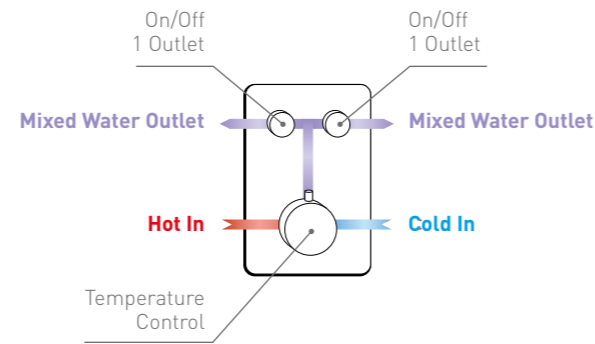

Dual Function
Thermostatic

SV132
£457