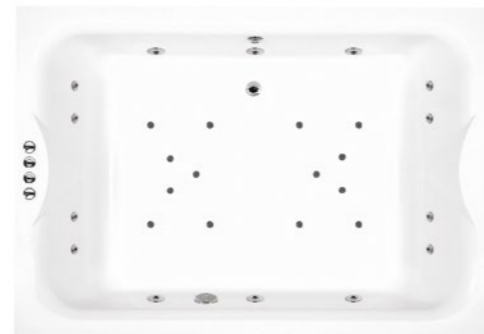

WPC027 1.5Kw inline heater £136 For system 1 & 3 only	OPTIONAL EXTRAS (Factory Fitted) WPC029 Colour kinetic underwater light £216 For system 1, 2 & 3	WPC028 ELCB Protection £38 For system 1, 2 & 3