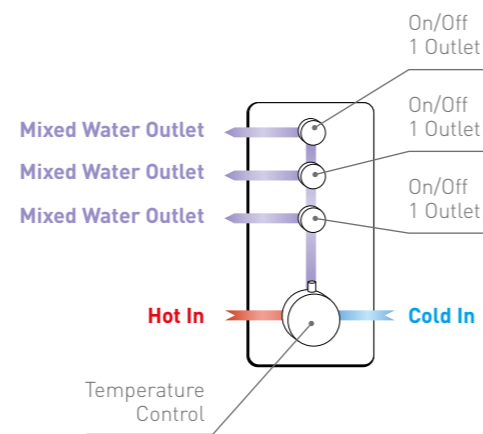

Triple Function
Thermostatic

SV133
£481