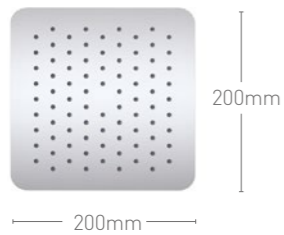

SHOWER HEADS

SQUARE

SH037 Shower Head & Wall Arm £92
SH038 Shower Head & Ceiling Arm £79
SLH001 Shower Head £49

SH039 Shower Head & Wall Arm £136
SH040 Shower Head & Ceiling Arm £121
SLH002 Shower Head £93