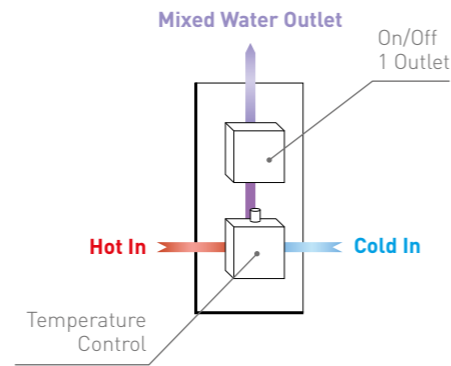

SQUARE CONCEALED THERMOSTATIC SHOWER VALVES

Twin Valve - Single Function

SV037SQ
£231