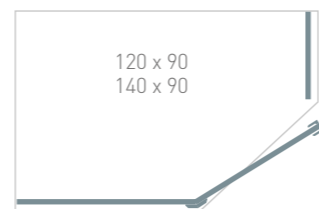

I-ZONE NEO

8MM

Key Features:

Rise/fall hinges

Concealed fixings

20mm adjustment

Support bar

Magnetic door seal

Shower tray or wetroom compatible

Polished aluminium finish

Polished chrome hardware

8mm safety glass

Easyclean protection

Lifetime guarantee

Size	Adjustment	Door Opening	Height	Glass Thickness	Hinge Hand	Enclosure Only Code	Enclosure Only Price	Enclosure, Tray & Waste Code	Enclosure, Tray & Waste Price
90 x 90	86.5-88.5/	55	200	8mm	LH	EN009	£742	TE009	£1002
90 x 90	86.5-88.5		200	8mm	RH	EN010	£742	TE010	£1002
120 x 90	116.5-118.5/	55	200	8mm	LH	EN011	£803	TE011	£1234
120 x 90	86.5-88.5		200	8mm	RH	EN012	£803	TE012	£1234
140 x 90	136.5-138.5/	55	200	8mm	LH	EN013	£865	TE013	£1323
140 x 90	86.5-88.5		200	8mm	RH	EN014	£865	TE014	£1323

* All enclosure and tray packs include waste.

LH Hinge