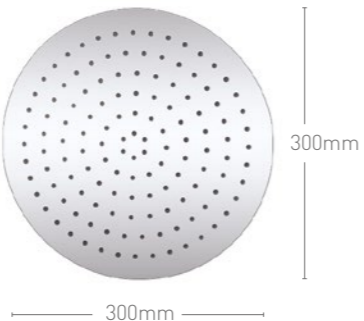

ROUND

SH042 Shower Head & Wall Arm £85
SH043 Shower Head & Ceiling Arm £75
SLH004 Shower Head £47

SH044 Shower Head & Wall Arm £127
SH045 Shower Head & Ceiling Arm £112
SLH005 Shower Head £87