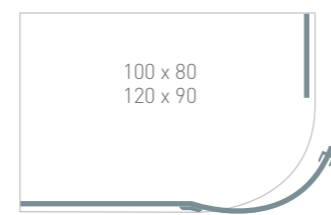

I-ZONE QUADRANT

8MM

Key Features:

Rise/fall hinges

Concealed fixings

20mm adjustment

Support bar

Magnetic door seal

Shower tray or wetroom compatible

Polished aluminium finish

Polished chrome hardware

8mm safety glass

Easyclean protection

Lifetime guarantee

Size	Adjustment	Door Opening	Height	Glass Thickness	Hinge Hand	Enclosure Only Code	Enclosure Only Price	Enclosure, Tray & Waste Code	Enclosure, Tray & Waste Price
90 x 90	86.5-88.5/86.5-88.5	60	200	8mm	LH	EN015	£874	TE015	£1051
90 x 90	86.5-88.5/86.5-88.5	60	200	8mm	RH	EN016	£874	TE016	£1051
100 x 80	96.5-98.5 /76.5-78.5	60	200	8mm	LH	EN017	£876	TE017	£1085
100 x 80	96.5-98.5 /76.5-78.5	60	200	8mm	RH	EN018	£876	TE018	£1085
120 x 90	116.5-118.5 /86.5-88.5	60	200	8mm	LH	EN019	£942	TE019	£1204
120 x 90	116.5-118.5 /86.5-88.5	60	200	8mm	RH	EN020	£942	TE020	£1204

* All enclosure and tray packs include waste.

LH Hinge