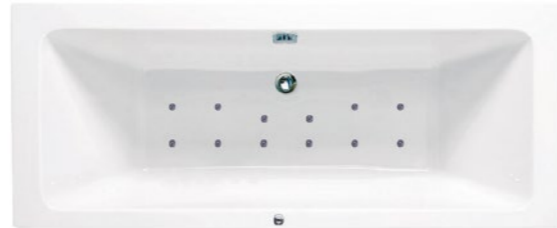

System 2 - Airpool

Size	Model	Structure	Capacity	Code	Price
L170 x W70 x D43	Rectangularo No.1		185L	BH053S2	£1015
L170 x W75 x D43	Rectangularo No.3		205L	BH054S2	£1036
L180 x W80 x D43	Rectangularo No.5		230L	BH055S2	£1111
L180 x W100 x D43	Rectangularo No.7		290L	BH056S2	£1212