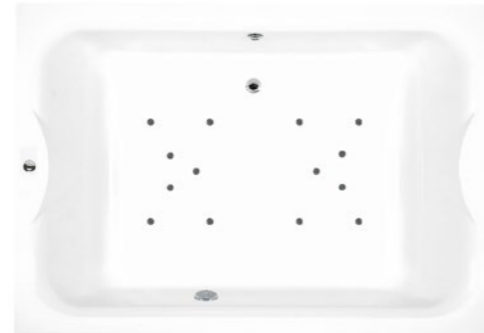

BH002S3 **£2401**
Marino + System 3
Capacity 460 litres
L195 x W135 x D48