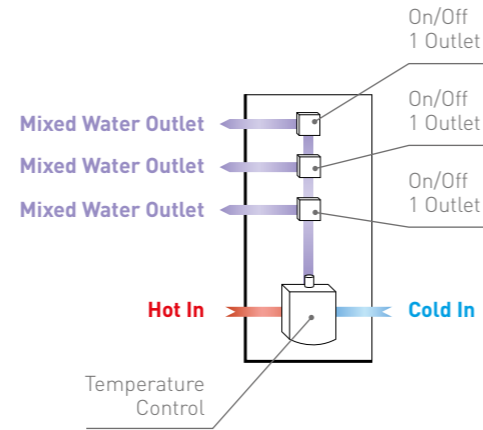

Triple Function Thermostatic

SV123
£481

TOUCH MATTEO

DOCCIA 7

1. DOC07 £688
2. Single Function Thermostatic Touch Control Valve
   - Rectangular Blade Shower Head