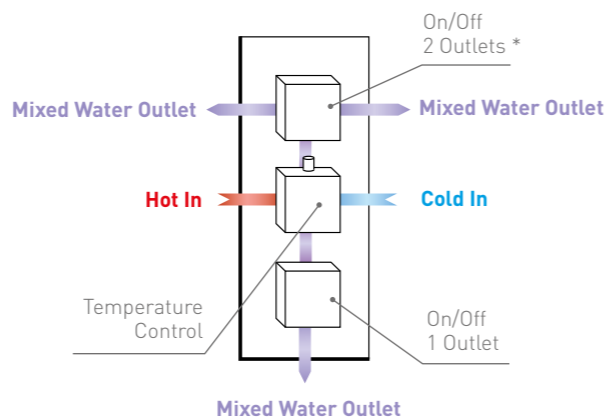

Triple Valve - Triple Function

SV040SQ
£297

* Cannot be used simultaneously

DOCCIA SQUARE

DOCCIA 17

DOC17
• Single Function Thermostatic Shower Valve
• 200mm Square Shower Head & Wall Arm

£323

DOCCIA 71

DOC71
• Single Function Thermostatic Shower Valve
• 200mm Square Shower Head & Ceiling Arm

£310

DOCCIA 18

DOC18
• Dual Function Thermostatic Shower Valve
• 200mm Square Shower Head & Wall Arm
• Slide Rail with Multi Function Handset & Smooth Hose
• Square Outlet Elbow

£426

DOCCIA 72

DOC72
• Dual Function Thermostatic Shower Valve
• 200mm Square Shower Head & Ceiling Arm
• Slide Rail with Multi Function Handset & Smooth Hose
• Square Outlet Elbow

£413

DOCCIA 19

DOC19
• Dual Function Thermostatic Shower Valve
• 200mm Square Shower Head & Wall Arm
• Slide Rail with Multi Function Handset & Smooth Hose
• Square Outlet Elbow

£492

DOCCIA 73

DOC73
• Dual Function Thermostatic Shower Valve
• 200mm Square Shower Head & Ceiling Arm
• Slide Rail with Multi Function Handset & Smooth Hose
• Square Outlet Elbow

£479

DOCCIA 20

DOC20
• Triple Function Thermostatic Shower Valve
• 200mm Square Shower Head & Wall Arm
• Slide Rail with Multi Function Handset & Smooth Hose
• Square Klik Klak Bath Waste & Overflow Filler
• Square Outlet Elbow

£585

DOCCIA 74

DOC74
• Triple Function Thermostatic Shower Valve
• 200mm Square Shower Head & Ceiling Arm
• Slide Rail with Multi Function Handset & Smooth Hose
• Square Klik Klak Bath Waste & Overflow Filler
• Square Outlet Elbow

£571