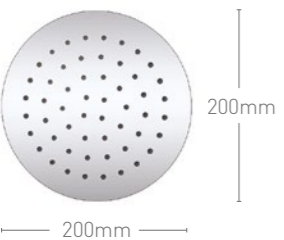

ROUND

SH042 Shower Head & Wall Arm £85
SH043 Shower Head & Ceiling Arm £75
SLH004 Shower Head £47

SH044 Shower Head & Wall Arm £127
SH045 Shower Head & Ceiling Arm £112
SLH005 Shower Head £87