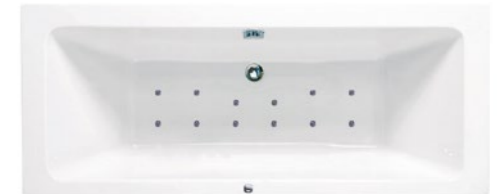

System 2 - Airpool

Size	Rectangulo No.	Length	Code	Price
L170 x W70 x D43	Rectangulo No.1	185L	BH053S2	£1015
L170 x W75 x D43	Rectangulo No.3	205L	BH054S2	£1036
L180 x W80 x D43	Rectangulo No.5	230L	BH055S2	£1111
L180 x W100 x D43	Rectangulo No.7	290L	BH056S2	£1212