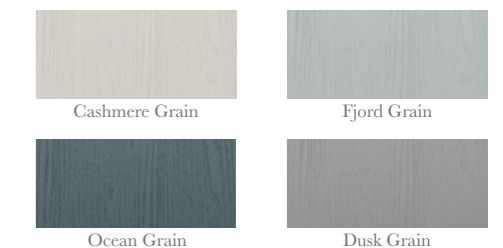

Panel Size

	Cashmere Grain	Fjord Grain	Ocean Grain	Dusk Grain	
700mm	PF16080	PF17080	PF18080	PF19080	£95
800mm	PF16082	PF17082	PF18082	PF19082	£107
1700mm	PF16091	PF17091	PF18091	PF19091	£178
1800mm	PF16092	PF17092	PF18092	PF19092	£191