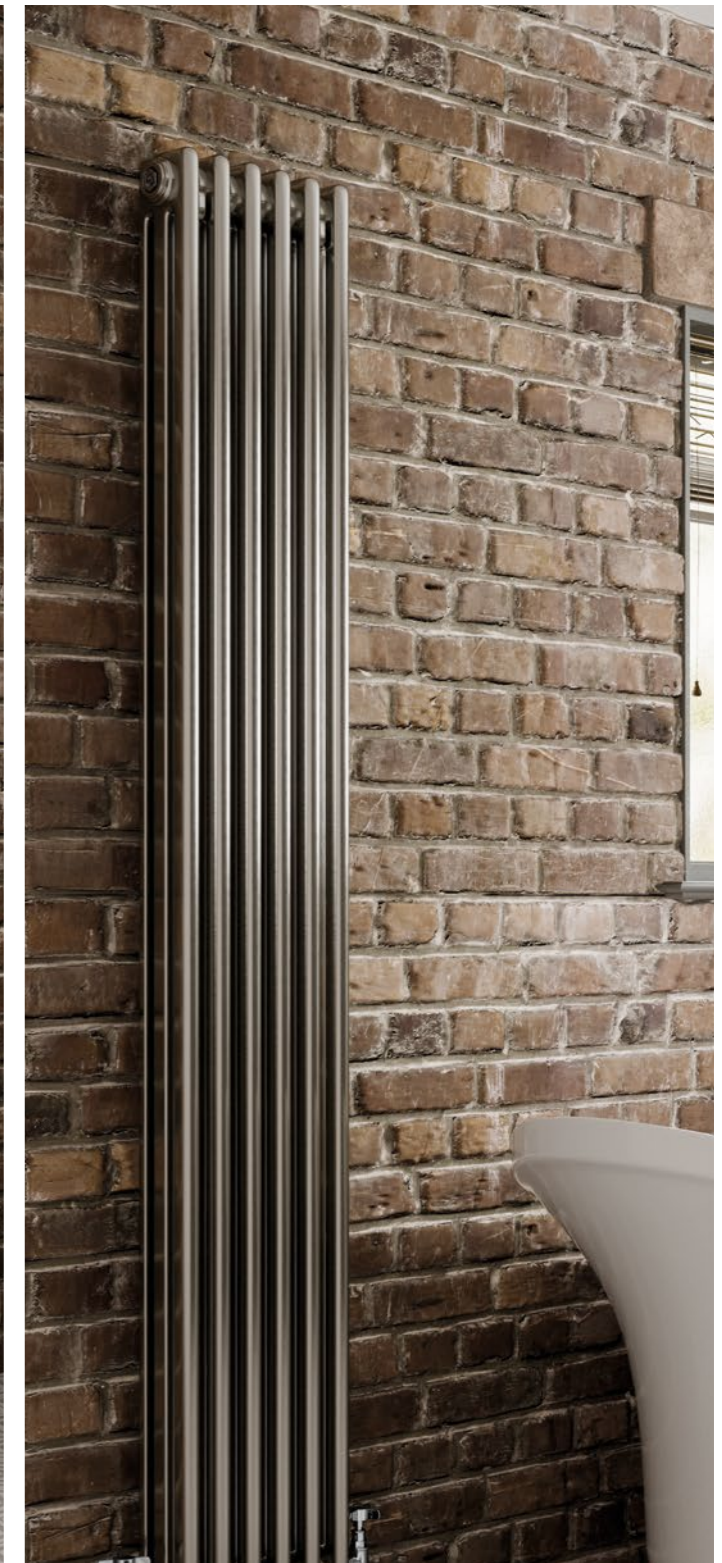

Size shown 1800 x 287

NICOLE 3 COLUMN - LAQUERED RAW METAL

CH

Height	Width	Tapping Centres	Wall to Pipe Centres	Output Watts	BTU	Product Code	Price
600	544	544	76	911	3107	RA860	£362
600	821	821	76	1366	4664	RA861	£506
600	999	999	76	1670	5697	RA862	£616
600	1177	1177	76	1973	6733	RA863	£726
1800	287	287	76	1461	4983	RA866	£424
1800	376	376	76	1947	6644	RA867	£514
Floor Mounting Legs (pair)						RA86LS	£42

The finish of the Raw Metal Radiator may vary between pieces, this is not a defect.