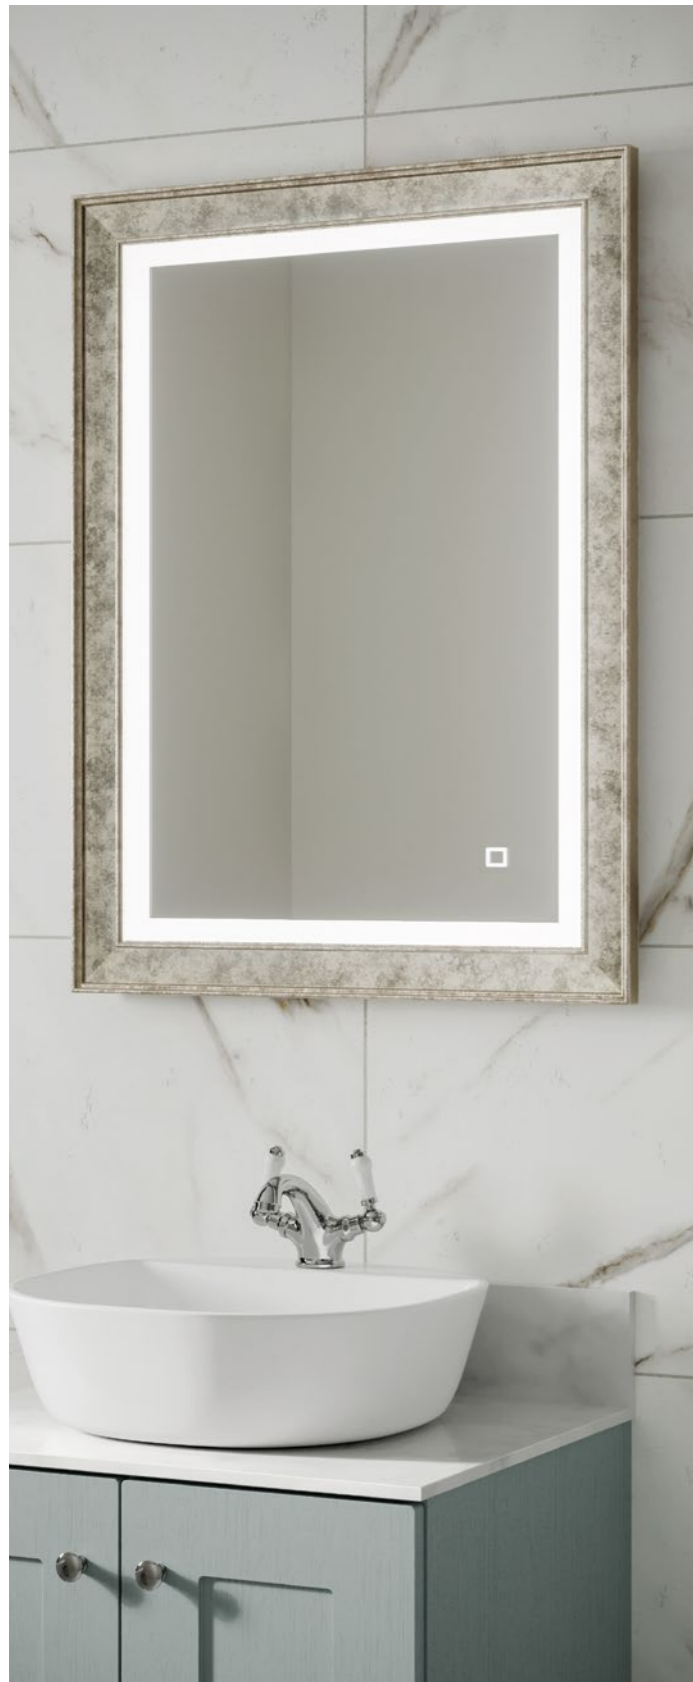

Fjord Grain  
N141737

Ocean Grain  
N141837

Dusk Grain  
N141937

**1 Taphole**

**Back to Wall Unit**

W50 x H86 x D21 (D<sup>2</sup>69)

Includes:

- Cistern
- WC
- White Seat

€830

Cashmere Grain  
N141683BA

Fjord Grain  
N141783BA

Ocean Grain  
N141883BA

Dusk Grain  
N141983BA

- Touch On/Off sensor
- LED backlit mirror
- Heated demister pad
- Vertical/horizontal mounting
- Patina effect frame
- IP44 rated
- A+ energy rating