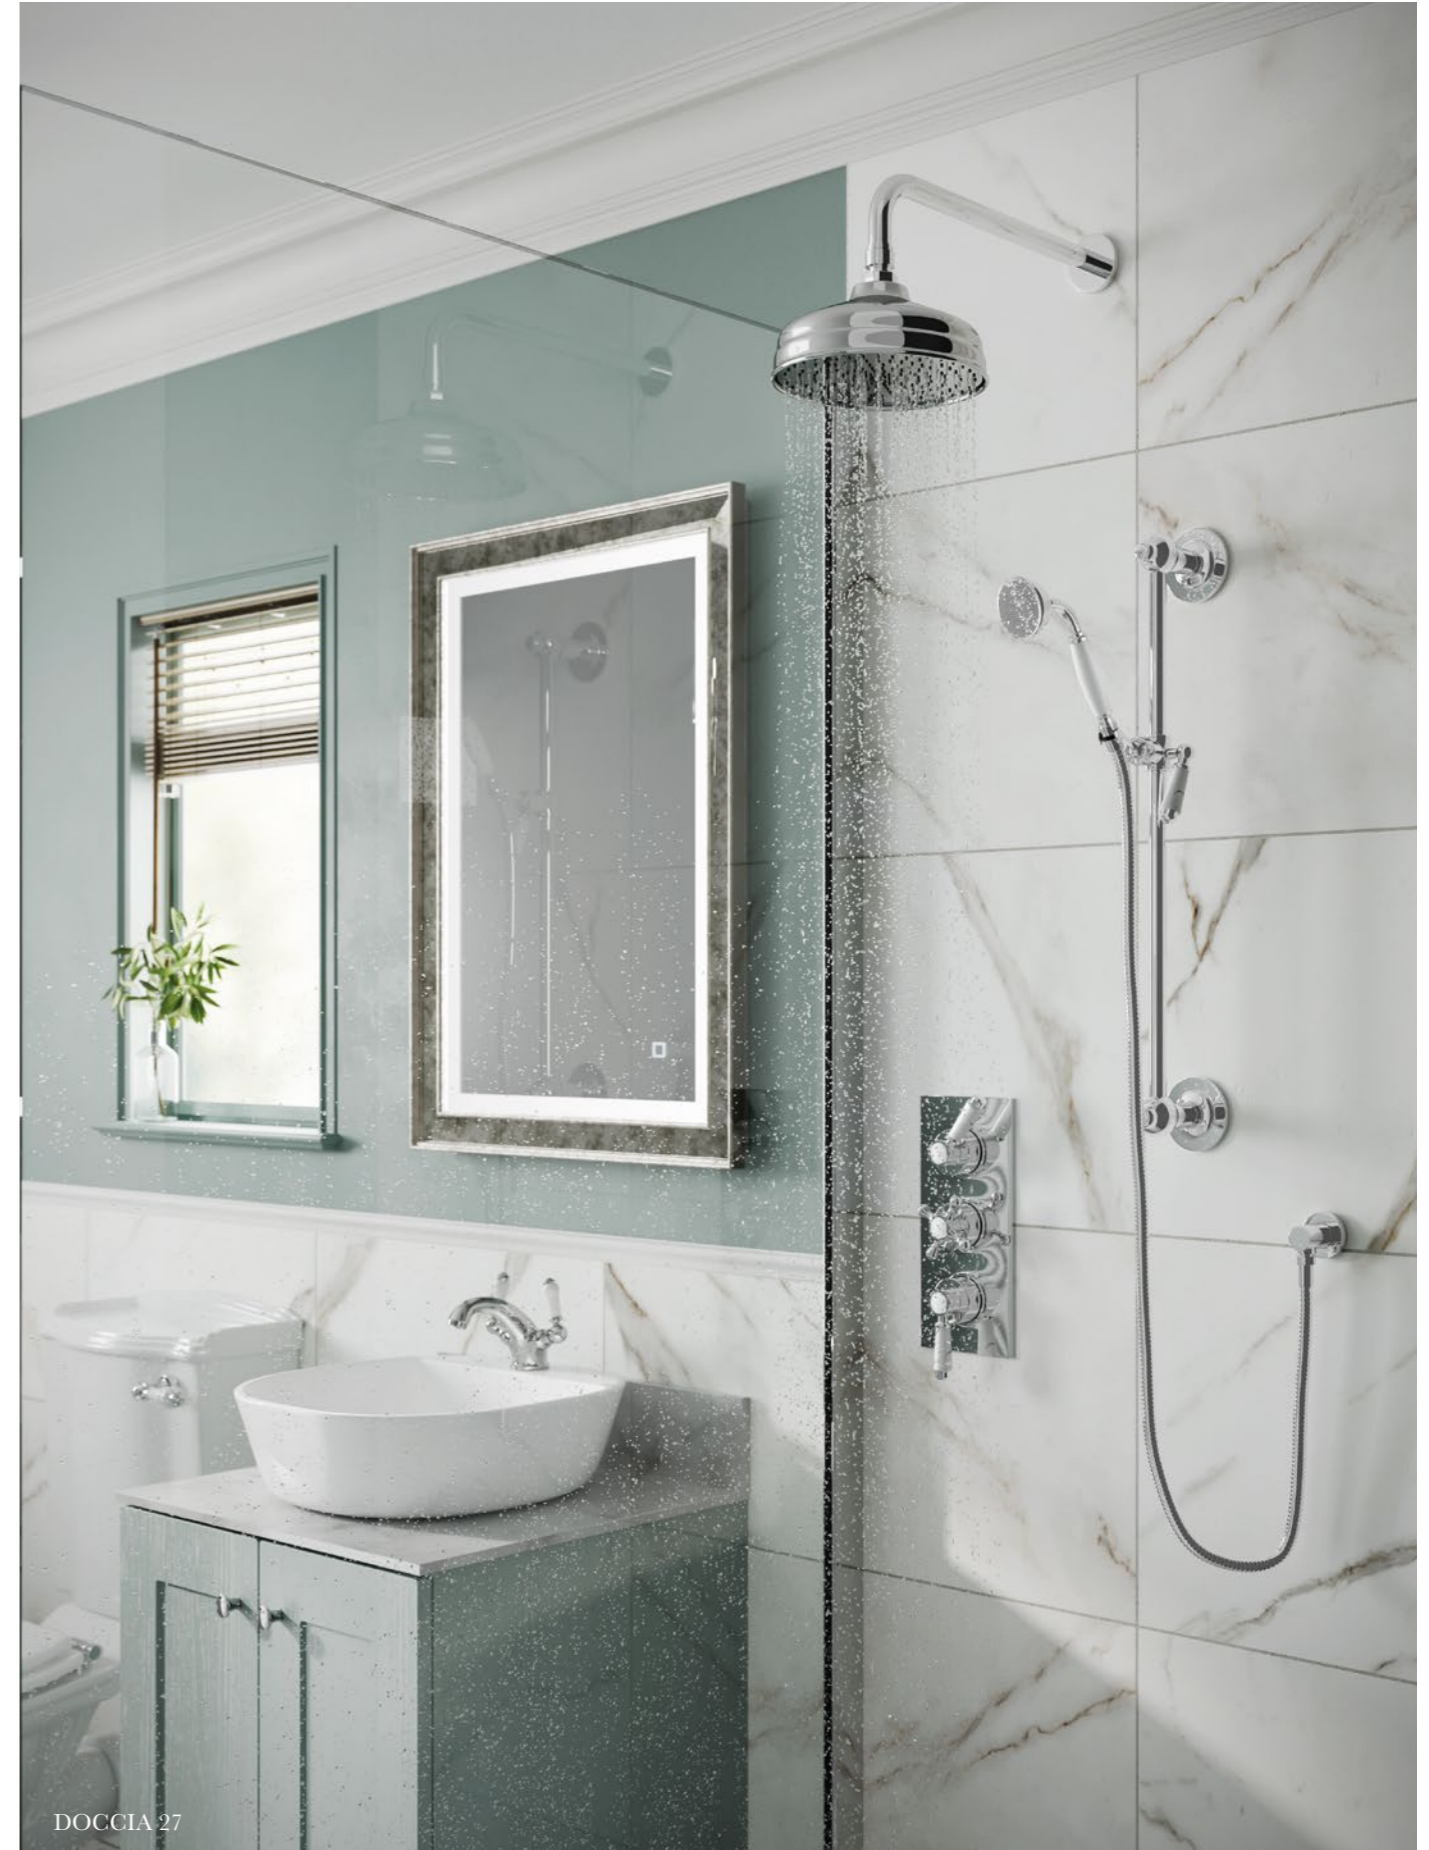

A09002  
Paper Holder €61  
Brass

WBA010  
Square Corner Basket €64  
Brass  
H8 x W20 x D20

WBA011  
Corner Basket €64  
Brass  
H8 x W21 x D21

WBA012  
Single Basket €55  
Brass  
H8 x W21 x D12

WBA014  
Glass Shelf €62  
H7 x W27 x D10

WBA009  
Double Corner Basket €88  
Brass  
H36 x W20 x D16

EXPOSED THERMOSTATIC SHOWER

HFVP001 €779  
**Exposed Thermostatic Valve**  
With Diverter, Rigid Riser Rail &  
Hand Shower

CONCEALED SHOWER

DOCCIA 27

DOC25 €494  
 • Thermostatic Shower Valve  
 • 200mm Shower Head & Wall Arm

DOC26 €707  
 • Thermostatic Shower Valve  
 • 200mm Shower Head & Wall Arm  
 • Slide Rail with Handset  
 • Outlet Elbow

DOC79 €474  
 • Thermostatic Shower Valve  
 • 200mm Shower Head & Ceiling Arm