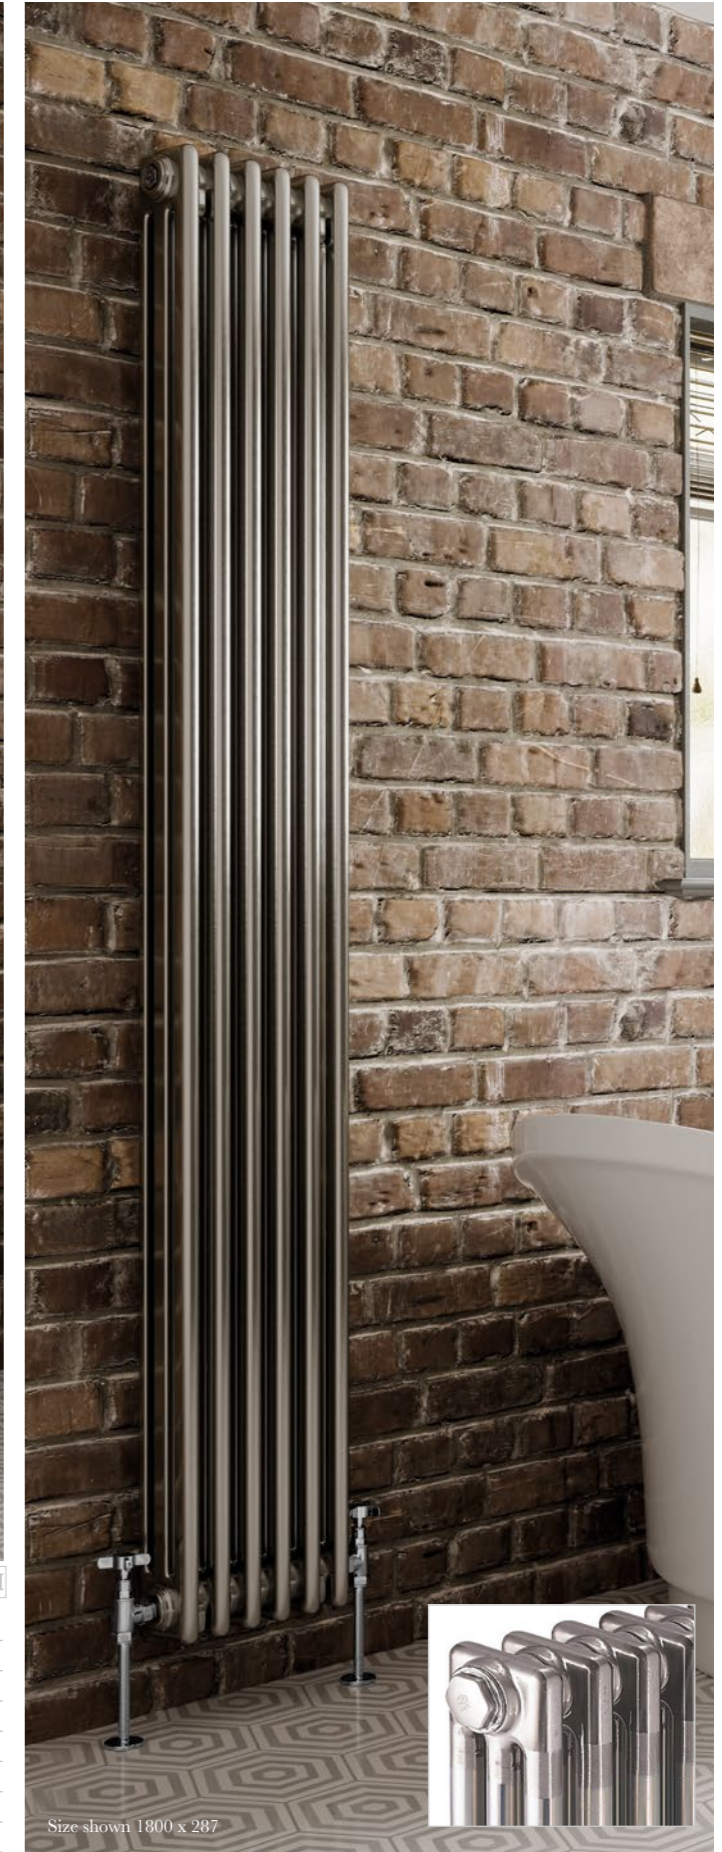

Size shown 1800 x 287

The finish of the Raw Metal Radiator may vary between pieces, this is not a defect.