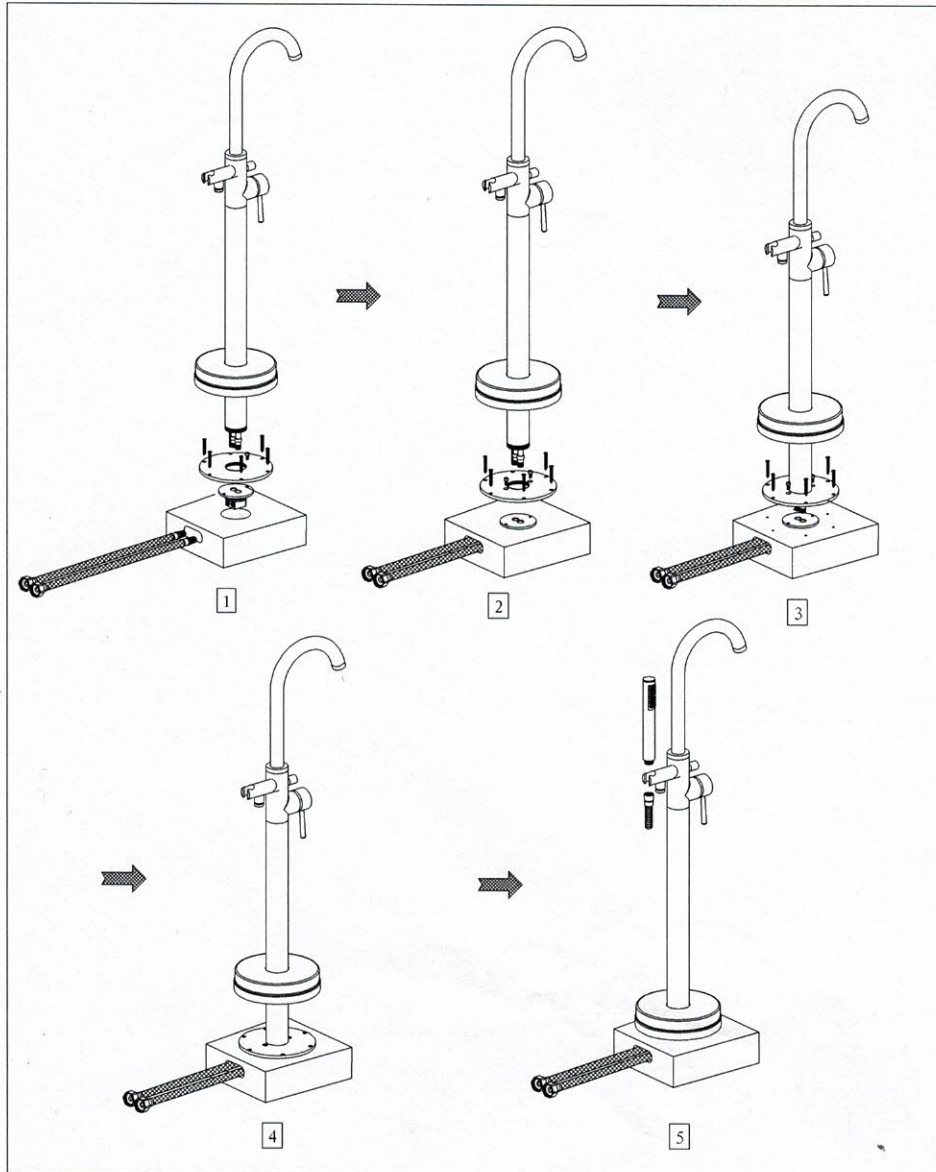

AR SERIES FREESTANDING MONO BATH SHOWER MIXER

Art NO: AR020

Installation

Technique drawing

Explosion drawing