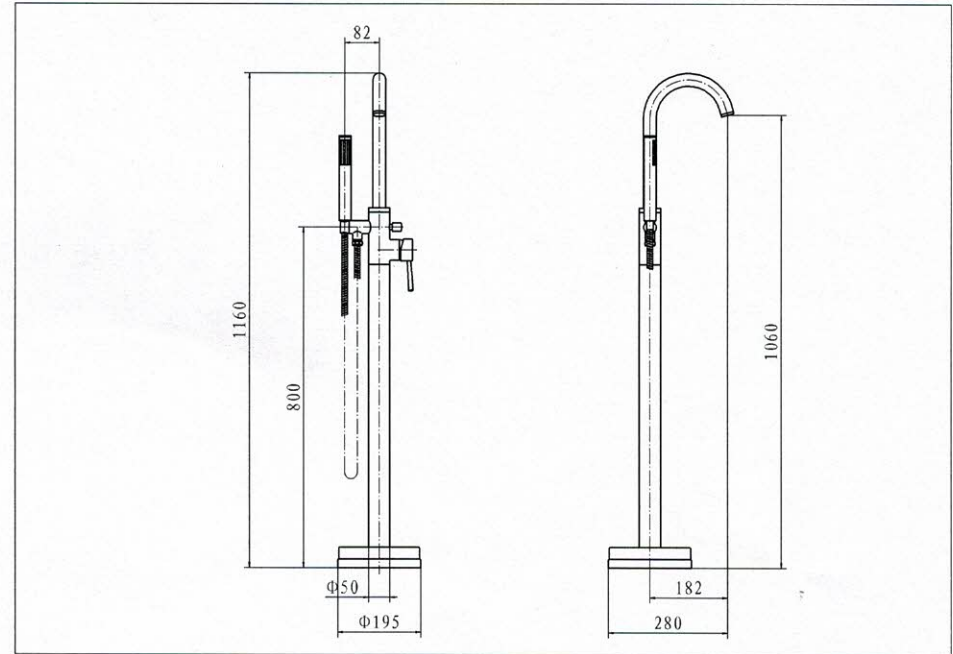

AR SERIES FREESTANDING MONO BATH SHOWER MIXER

Art NO: AR020

Installation

Technique drawing

Explosion drawing