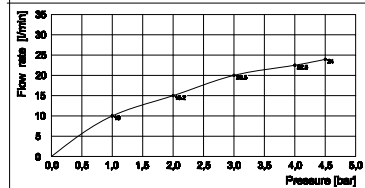

High+ Pressure

Installer Note:

Please be aware that if this valve is being installed with a pump, a negative head version is required to ensure the flow switches detect the valve being turned on.

FLOW RATE CURVES SV121, SV122, SV123, SV131, SV132, SV133