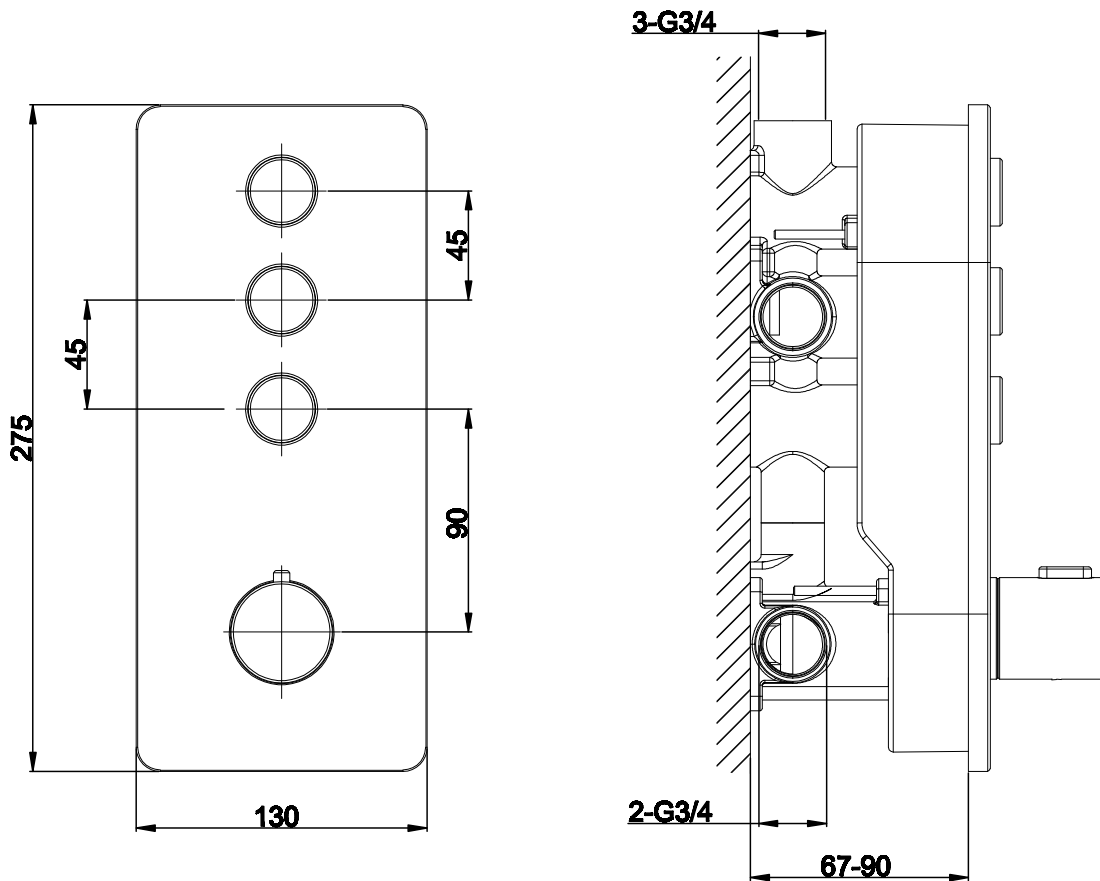

Phoenix

DESIGNED FOR YOU

Technical Data Sheet

Range: Showering Solutions

Type: Touch Taio - Triple Function Thermostatic

Code: SV133

Version/Date: v1 01/17

Information:

High+ Pressure

Installer Note:

Please be aware that if this valve is being installed with a pump, a negative head version is required to ensure the flow switches detect the valve being turned on.

FLOW RATE CURVES SV121, SV122, SV123, SV131, SV132, SV133

Notes: Drawings may not be to scale. All dimensions in mm unless otherwise stated. Information correct at time of printing but subject to change at any time.