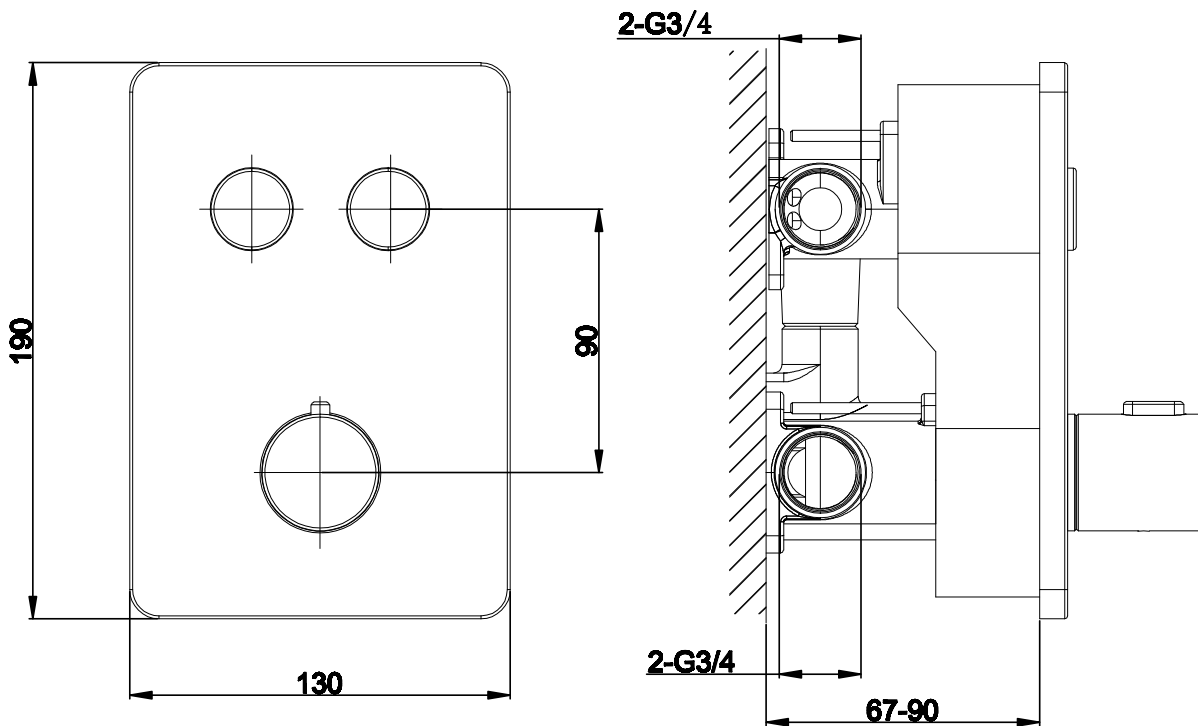

Phoenix

DESIGNED FOR YOU

Technical Data Sheet

Range: Showering Solutions

Type: Touch Taio - Dual Function Thermostatic

Code: SV132

Version/Date: v1 01/17

Information:

FLOW RATE CURVES SV121, SV122, SV123, SV131, SV132, SV133

Finishes:

Chrome

Phoenix Whirlpools Ltd. Unit 8, Leeds 27 Industrial Estate, Bruntcliffe Ave. Morley, Leeds LS27 0LL

Tel: (Sales) +44 (0)113 201 2260 Fax: +44 (0)113 201 2268 Email: sales@phoenix-uk.co.uk Web: www.phoenix-uk.co.uk

Notes: Drawings may not be to scale. All dimensions in mm unless otherwise stated. Information correct at time of printing but subject to change at any time.