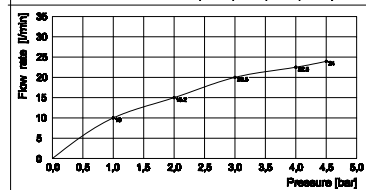

Phoenix

DESIGNED FOR YOU

Technical Data Sheet

Range: Showering Solutions

Type: Touch Taio - Dual Function Thermostatic

Code: SV132

Version/Date: v1 01/17

Information:

FLOW RATE CURVES SV121, SV122, SV123, SV131, SV132, SV133

Finishes:

Chrome

Phoenix Whirlpools Ltd. Unit 8, Leeds 27 Industrial Estate, Bruntcliffe Ave. Morley, Leeds LS27 0LL

Tel: (Sales) +44 (0)113 201 2260 Fax: +44 (0)113 201 2268 Email: sales@phoenix-uk.co.uk Web: www.phoenix-uk.co.uk