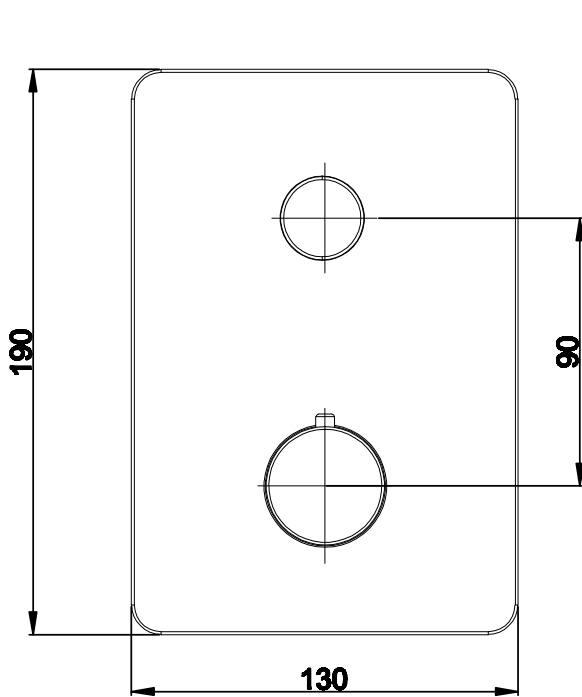

Range: Showering Solutions

Type: Touch Taio

Code: SV131

Version/Date: v1 01/17

Information:

High Pressure

Installer Note:

Please be aware that if this valve is being installed with a pump, a negative head version is required to ensure the flow switches detect the valve being turned on.

FLOW RATE CURVES SV121, SV122, SV123, SV131, SV132, SV133

Finishes:

Chrome

Phoenix Whirlpools Ltd. Unit 8, Leeds 27 Industrial Estate, Bruntcliffe Ave. Morley, Leeds LS27 0LL

Tel: (Sales) +44 (0)113 201 2260 Fax: +44 (0)113 201 2268 Email: sales@phoenix-uk.co.uk Web: www.phoenix-uk.co.uk