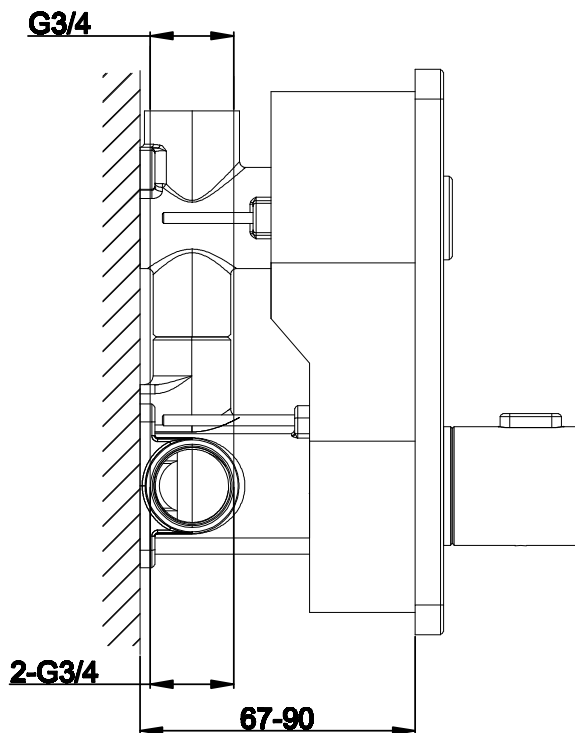

Range: Showering Solutions

Type: Touch Taio

Code: SV131

Version/Date: v1 01/17

Information:

High Pressure

Installer Note:

Please be aware that if this valve is being installed with a pump, a negative head version is required to ensure the flow switches detect the valve being turned on.

FLOW RATE CURVES SV121, SV122, SV123, SV131, SV132, SV133

Finishes:

Chrome

Phoenix Whirlpools Ltd. Unit 8, Leeds 27 Industrial Estate, Bruntcliffe Ave. Morley, Leeds LS27 0LL

Tel: (Sales) +44 (0)113 201 2260 Fax: +44 (0)113 201 2268 Email: sales@phoenix-uk.co.uk Web: www.phoenix-uk.co.uk