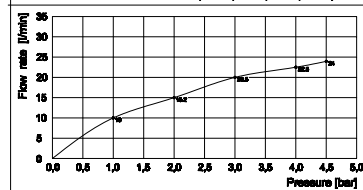

Range: Showering Solutions

Type: Touch Taio

Code: SV131

Version/Date: v1 01/17

Information:

High Pressure

Installer Note:

Please be aware that if this valve is being installed with a pump, a negative head version is required to ensure the flow switches detect the valve being turned on.

FLOW RATE CURVES SV121, SV122, SV123, SV131, SV132, SV133

Finishes:

Chrome

Phoenix Whirlpools Ltd. Unit 8, Leeds 27 Industrial Estate, Bruntcliffe Ave. Morley, Leeds LS27 0LL

Tel: (Sales) +44 (0)113 201 2260 Fax: +44 (0)113 201 2268 Email: sales@phoenix-uk.co.uk Web: www.phoenix-uk.co.uk