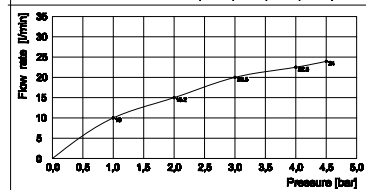

Phoenix

DESIGNED FOR YOU

Technical Data Sheet

Range: Showering Solutions

Type: Touch Taio - Triple Function Thermostatic

Code: SV123

Version/Date: v1 01/17

Information:

High Pressure +

Installer Note:

Please be aware that if this valve is being installed with a pump, a negative head version is required to ensure the flow switches detect the valve being turned on.

FLOW RATE CURVES SV121, SV122, SV123, SV131, SV132, SV133