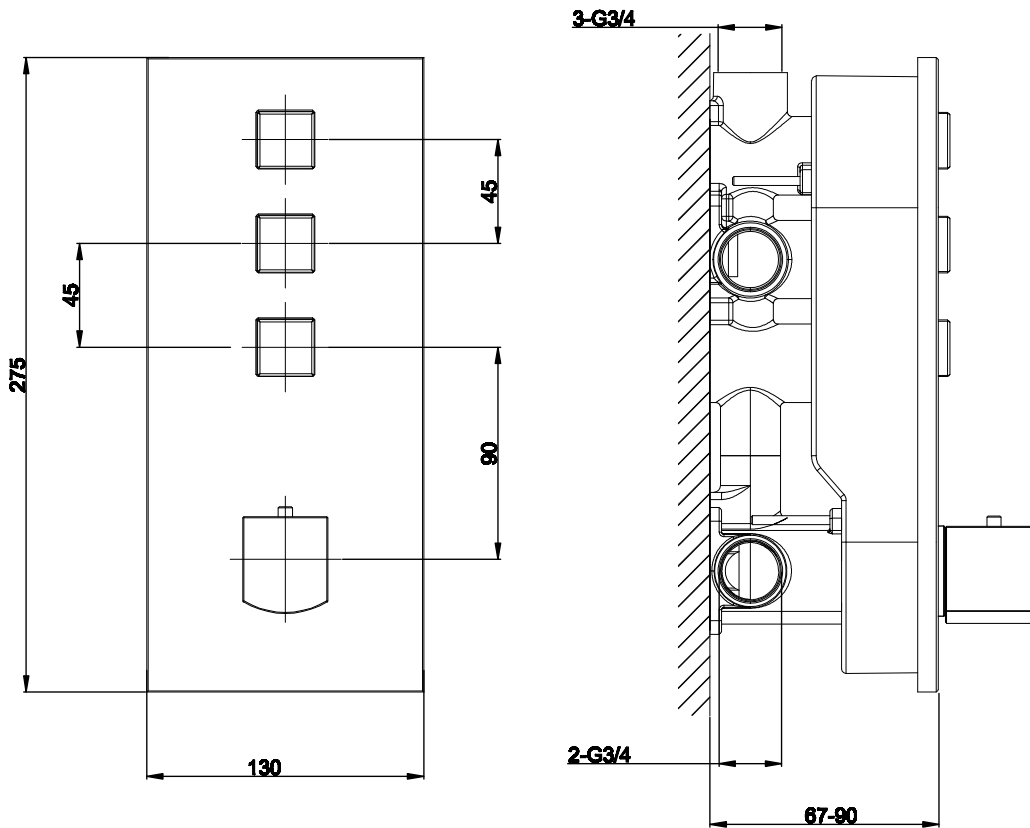

Phoenix

DESIGNED FOR YOU

Technical Data Sheet

Range: Showering Solutions

Type: Touch Taio - Triple Function Thermostatic

Code: SV123

Version/Date: v1 01/17

Information:

High Pressure +

Installer Note:

Please be aware that if this valve is being installed with a pump, a negative head version is required to ensure the flow switches detect the valve being turned on.

FLOW RATE CURVES SV121, SV122, SV123, SV131, SV132, SV133

Notes: Drawings may not be to scale. All dimensions in mm unless otherwise stated. Information correct at time of printing but subject to change at any time.