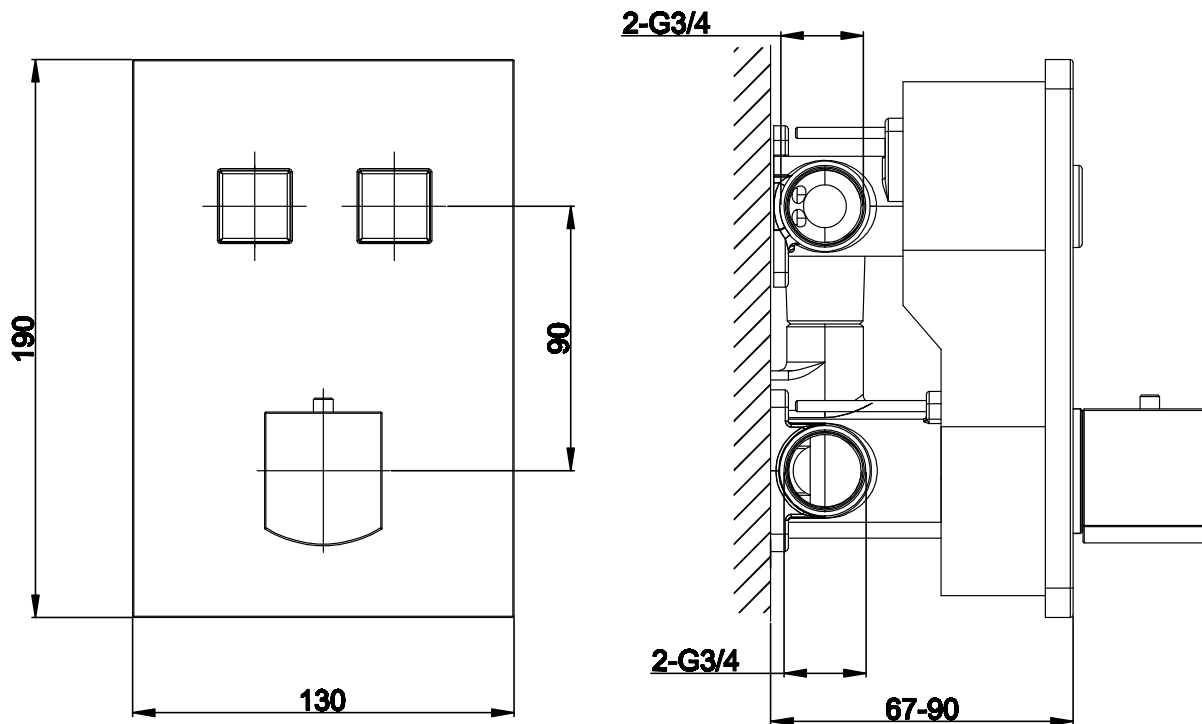

Range: Showering Solutions

Type: Touch Taio - Double Function Thermostatic

Code: SV122

Version/Date: v1 01/17

Information:

High Pressure

Installer Note:

Please be aware that if this valve is being installed with a pump, a negative head version is required to ensure the flow switches detect the valve being turned on.

FLOW RATE CURVES SV121, SV122, SV123, SV131, SV132, SV133

Finishes:

Chrome

Guarantee/Aftercare: During installation extra care must be taken to avoid damaging the fittings. We provide a guarantee against faulty manufacture or materials (excluding serviceable parts), providing they have been installed, cared for and used in accordance with our instructions and good plumbing practice. We recommend that all brassware is installed to allow access to serviceable parts as we cannot accept responsibility in the event that access is required.