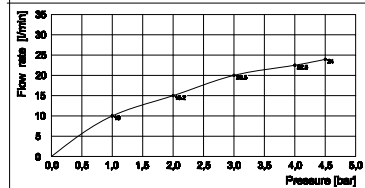

Range: Showering Solutions

Type: Touch Taio - Double Function Thermostatic

Code: SV122

Version/Date: v1 01/17

Information:

High Pressure

Installer Note:

Please be aware that if this valve is being installed with a pump, a negative head version is required to ensure the flow switches detect the valve being turned on.

FLOW RATE CURVES SV121, SV122, SV123, SV131, SV132, SV133

Finishes:

Chrome

Guarantee/Aftercare: During installation extra care must be taken to avoid damaging the fittings. We provide a guarantee against faulty manufacture or materials (excluding serviceable parts), providing they have been installed, cared for and used in accordance with our instructions and good plumbing practice. We recommend that all brassware is installed to allow access to serviceable parts as we cannot accept responsibility in the event that access is required.