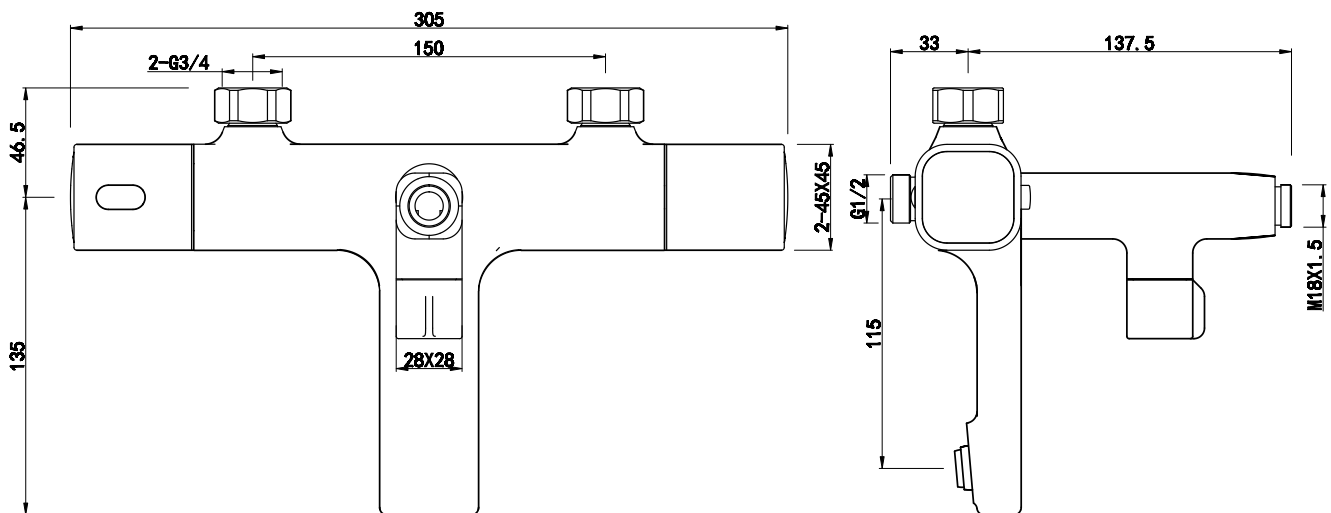

Phoenix

DESIGNED FOR YOU

Technical Data Sheet

Range: Showering Solutions
Type: Exposed Thermostatic Valves - Deluxe
Code: SV022
Version/Date: v1 03/17

Information:
Coldtouch
Vernet Cartridges
Wall or deck mounted

Notes: Drawings may not be to scale. All dimensions in mm unless otherwise stated. Information correct at time of printing but subject to change at any time.