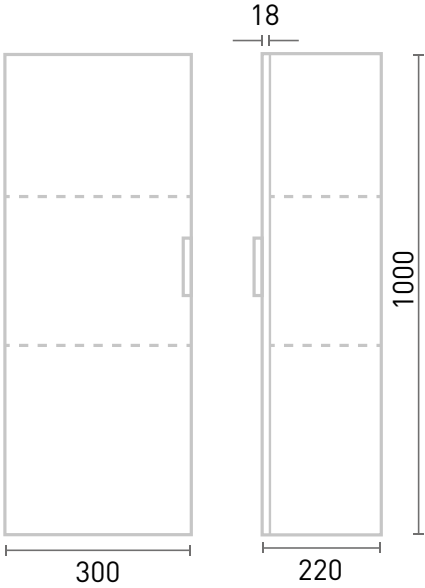

Range: Furniture
Type: Sharp Semi Column
Code: N150180 N150280 N150380 N150480 N150580 N150780
Version/Date: v1 07/21

Universal opening
2 Glass Shelves

Gloss Finishes			
	Gloss White	Dove Grey Gloss	Cashmere Gloss
Matt Finishes			
	Stone Matt	Matt Fern	Matt Graphite

Notes: Drawings may not be to scale. All dimensions in mm unless otherwise stated. Information correct at time of printing but subject to change at any time.