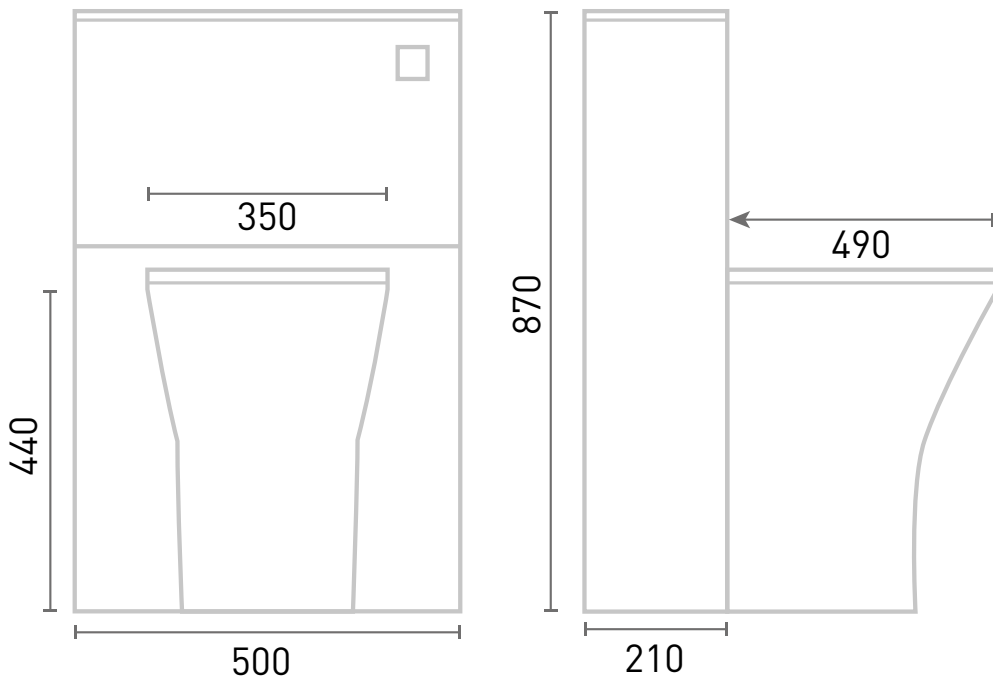

Range: Furniture

Type: Arno/Liri/Lune Back to Wall Unit, Cistern & Lune WC

Code: N100183MN N100483MN N100583MN N100783MN

Version/Date: v1 07/21

Information:

Supplied with colour co-ordinated worktop
3/6L flush