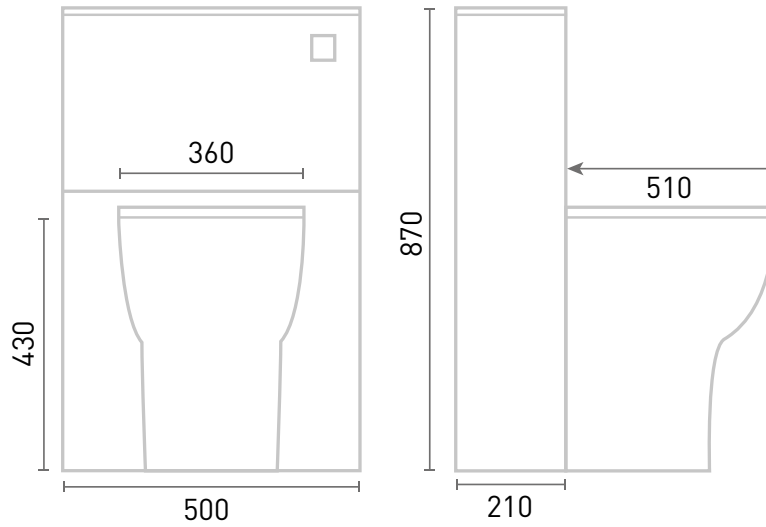

Range: Furniture

Type: Konnex Back to Wall & WC

Code: N100183CE N100283CE N100383CE N100483CE N100583CE N100683CE N100783CE

Version/Date: v4 07/21

Information:

Includes color co-ordinated worktop
3/6L flush