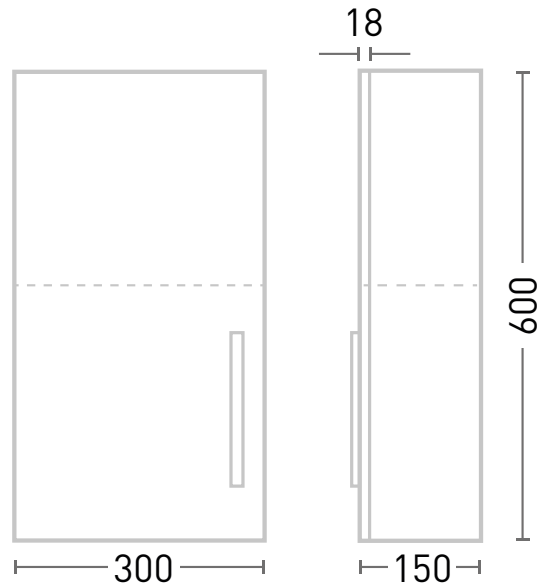

Range: Furniture

Type: Arno Semi Column

Code: N080180 N080480 N080580 N080780

Version/Date: v1 07/21

Information:

Glass Shelf
Universal Opening

Guarantee/Aftercare: During installation extra care must be taken to avoid damaging the fittings. We provide a guarantee against faulty manufacture or materials (excluding serviceable parts), providing they have been installed, cared for and used in accordance with our instructions and good plumbing practice.