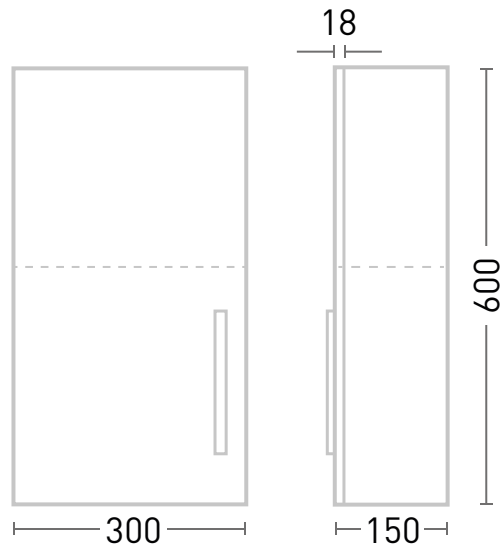

Range: Furniture

Type: Arno Semi Column

Code: N070180 N070480 N070580 N070780

Version/Date: v1 07/21

Information:

Glass Shelf
Universal Opening

Unit Colours:

Guarantee/Aftercare: During installation extra care must be taken to avoid damaging the fittings. We provide a guarantee against faulty manufacture or materials (excluding serviceable parts), providing they have been installed, cared for and used in accordance with our instructions and good plumbing practice.