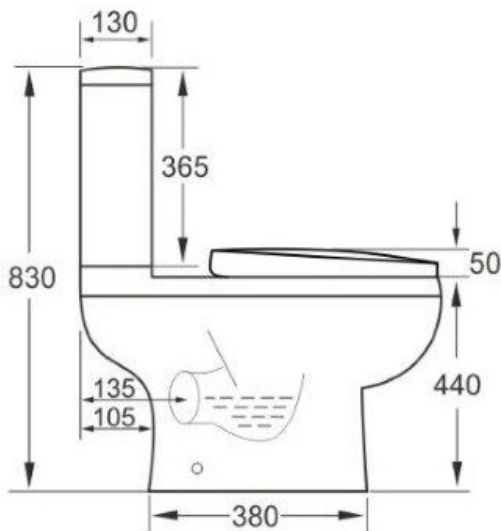

Range: Sanitaryware
 Type: Emma Comfort Height WC
 Code: EM047
 Version/Date: v1 04/22

Information:

Guarantee/Aftercare: During installation extra care must be taken to avoid damaging the fittings. We provide a guarantee against faulty manufacture or materials (excluding serviceable parts), providing they have been installed, cared for and used in accordance with our instructions and good plumbing practice. All products installed in a commercial environment carry a 12 month guarantee. We cannot be held responsible for the use of incorrect dimensions shown for first fix without the actual products on site.

In line with the CE standards for this type of product, there may be a manufacturers tolerance of approximately +/- 2% on the overall dimensions and finish on these products. As per our terms and conditions of guarantee, we cannot be held responsible for the use of dimensions shown for first fix without the actual products on site. All dimensions stated are nominal and are subject to manufacturing tolerances.