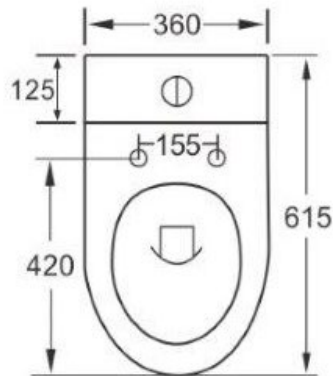

Range: Sanitaryware
 Type: Emma Comfort Height WC
 Code: EM047
 Version/Date: v1 04/22

Information:

Guarantee/Aftercare: During installation extra care must be taken to avoid damaging the fittings. We provide a guarantee against faulty manufacture or materials (excluding serviceable parts), providing they have been installed, cared for and used in accordance with our instructions and good plumbing practice. All products installed in a commercial environment carry a 12 month guarantee. We cannot be held responsible for the use of incorrect dimensions shown for first fix without the actual products on site.

In line with the CE standards for this type of product, there may be a manufacturers tolerance of approximately +/- 2% on the overall dimensions and finish on these products. As per our terms and conditions of guarantee, we cannot be held responsible for the use of dimensions shown for first fix without the actual products on site. All dimensions stated are nominal and are subject to manufacturing tolerances.