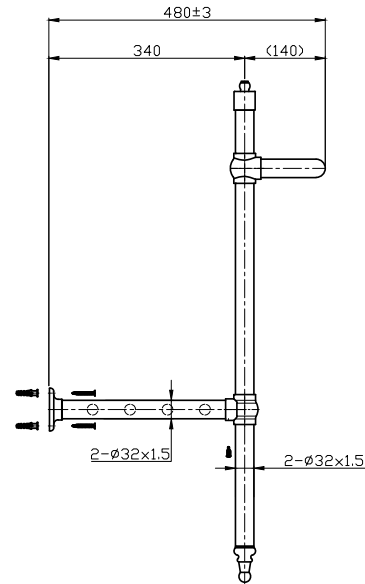

Range: Sanitaryware - Balmoral

Type: 1 Hole Square Basin & Frame

Code: BA063

Version/Date: v1 07/21

Guarantee/Aftercare: During installation extra care must be taken to avoid damaging the fittings. We provide a guarantee against faulty manufacture or materials (excluding serviceable parts), providing they have been installed, cared for and used in accordance with our instructions and good plumbing practice. We recommend that all brassware is installed to allow access to serviceable parts as we cannot accept responsibility in the event that access is required.