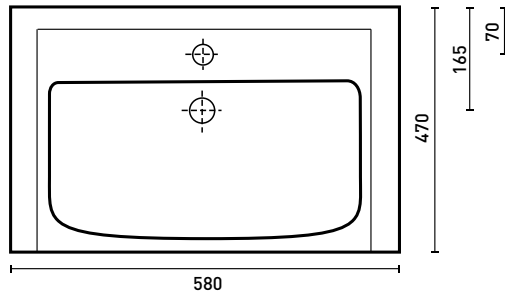

Range: Sanitaryware - Balmoral

Type: 1 Hole Square Basin & Frame

Code: BA063

Version/Date: v1 07/21

Guarantee/Aftercare: During installation extra care must be taken to avoid damaging the fittings. We provide a guarantee against faulty manufacture or materials (excluding serviceable parts), providing they have been installed, cared for and used in accordance with our instructions and good plumbing practice. We recommend that all brassware is installed to allow access to serviceable parts as we cannot accept responsibility in the event that access is required.