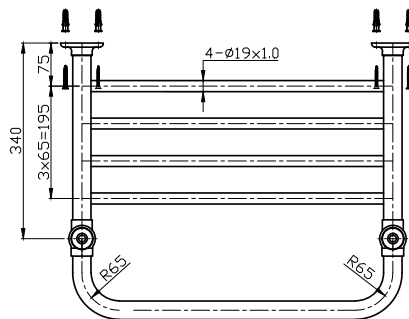

Range: Sanitaryware - Balmoral

Type: 1 Hole Square Basin & Frame

Code: BA063

Version/Date: v1 07/21

Guarantee/Aftercare: During installation extra care must be taken to avoid damaging the fittings. We provide a guarantee against faulty manufacture or materials (excluding serviceable parts), providing they have been installed, cared for and used in accordance with our instructions and good plumbing practice. We recommend that all brassware is installed to allow access to serviceable parts as we cannot accept responsibility in the event that access is required.