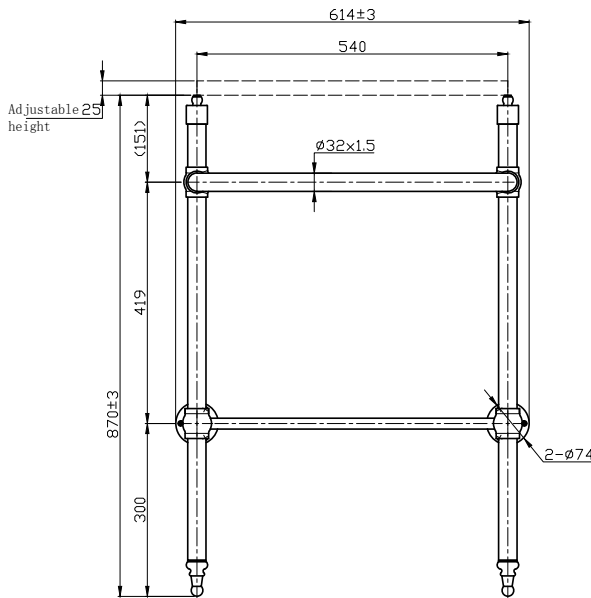

Range: Sanitaryware - Balmoral

Type: 1 Hole Square Basin & Frame

Code: BA063

Version/Date: v1 07/21

Guarantee/Aftercare: During installation extra care must be taken to avoid damaging the fittings. We provide a guarantee against faulty manufacture or materials (excluding serviceable parts), providing they have been installed, cared for and used in accordance with our instructions and good plumbing practice. We recommend that all brassware is installed to allow access to serviceable parts as we cannot accept responsibility in the event that access is required.