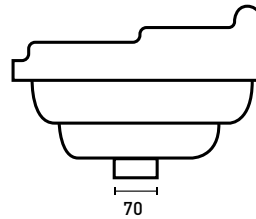

Range: Sanitaryware - Balmoral

Type: 1 Hole Square Basin & Frame

Code: BA063

Version/Date: v1 07/21

Guarantee/Aftercare: During installation extra care must be taken to avoid damaging the fittings. We provide a guarantee against faulty manufacture or materials (excluding serviceable parts), providing they have been installed, cared for and used in accordance with our instructions and good plumbing practice. We recommend that all brassware is installed to allow access to serviceable parts as we cannot accept responsibility in the event that access is required.