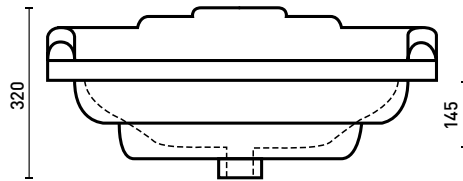

Range: Sanitaryware - Balmoral

Type: 1 Hole Square Basin & Frame

Code: BA063

Version/Date: v1 07/21

Guarantee/Aftercare: During installation extra care must be taken to avoid damaging the fittings. We provide a guarantee against faulty manufacture or materials (excluding serviceable parts), providing they have been installed, cared for and used in accordance with our instructions and good plumbing practice. We recommend that all brassware is installed to allow access to serviceable parts as we cannot accept responsibility in the event that access is required.