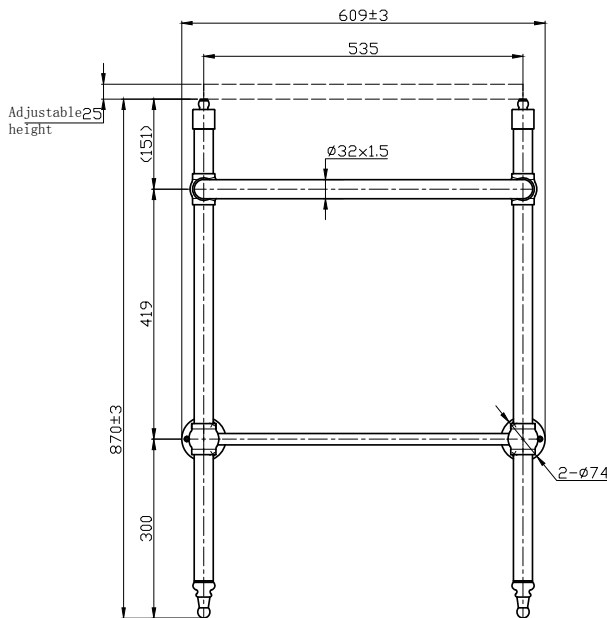

Range: Sanitaryware - Balmoral

Type: 1 & 2 Hole Round Basin & Frame

Code: BA060 BA062

Version/Date: v1 07/21

BA060

BA062

Guarantee/Aftercare: During installation extra care must be taken to avoid damaging the fittings. We provide a guarantee against faulty manufacture or materials (excluding serviceable parts), providing they have been installed, cared for and used in accordance with our instructions and good plumbing practice. We recommend that all brassware is installed to allow access to serviceable parts as we cannot accept responsibility in the event that access is required.