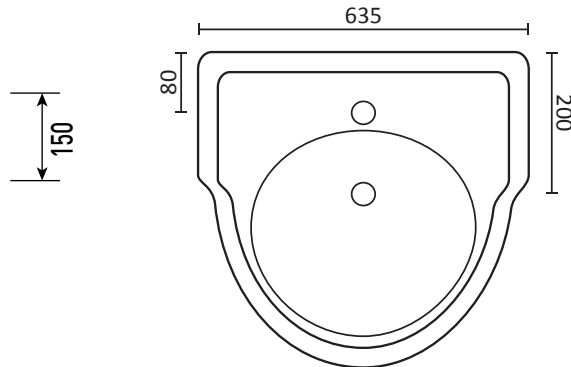

Range: Sanitaryware - Balmoral

Type: 1 & 2 Hole Round Basin & Frame

Code: BA060 BA062

Version/Date: v1 07/21

BA060

BA062

Guarantee/Aftercare: During installation extra care must be taken to avoid damaging the fittings. We provide a guarantee against faulty manufacture or materials (excluding serviceable parts), providing they have been installed, cared for and used in accordance with our instructions and good plumbing practice. We recommend that all brassware is installed to allow access to serviceable parts as we cannot accept responsibility in the event that access is required.