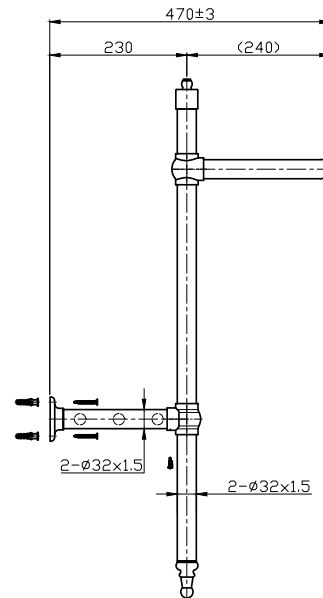

Range: Sanitaryware - Balmoral

Type: 1 & 2 Hole Round Basin & Frame

Code: BA060 BA062

Version/Date: v1 07/21

BA060

BA062

Guarantee/Aftercare: During installation extra care must be taken to avoid damaging the fittings. We provide a guarantee against faulty manufacture or materials (excluding serviceable parts), providing they have been installed, cared for and used in accordance with our instructions and good plumbing practice. We recommend that all brassware is installed to allow access to serviceable parts as we cannot accept responsibility in the event that access is required.