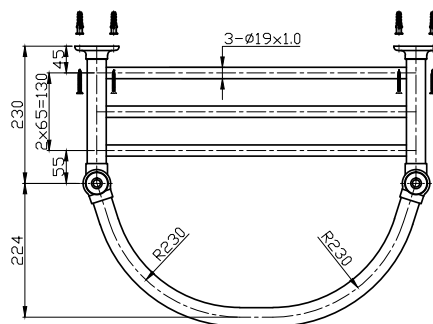

Range: Sanitaryware - Balmoral

Type: 1 & 2 Hole Round Basin & Frame

Code: BA060 BA062

Version/Date: v1 07/21

BA060

BA062

Guarantee/Aftercare: During installation extra care must be taken to avoid damaging the fittings. We provide a guarantee against faulty manufacture or materials (excluding serviceable parts), providing they have been installed, cared for and used in accordance with our instructions and good plumbing practice. We recommend that all brassware is installed to allow access to serviceable parts as we cannot accept responsibility in the event that access is required.