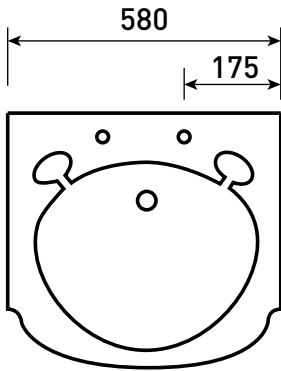

Range: Sanitaryware - Balmoral

Type: 1 & 2 Hole Round Basin & Frame

Code: BA060 BA062

Version/Date: v1 07/21

BA060

BA062

Guarantee/Aftercare: During installation extra care must be taken to avoid damaging the fittings. We provide a guarantee against faulty manufacture or materials (excluding serviceable parts), providing they have been installed, cared for and used in accordance with our instructions and good plumbing practice. We recommend that all brassware is installed to allow access to serviceable parts as we cannot accept responsibility in the event that access is required.