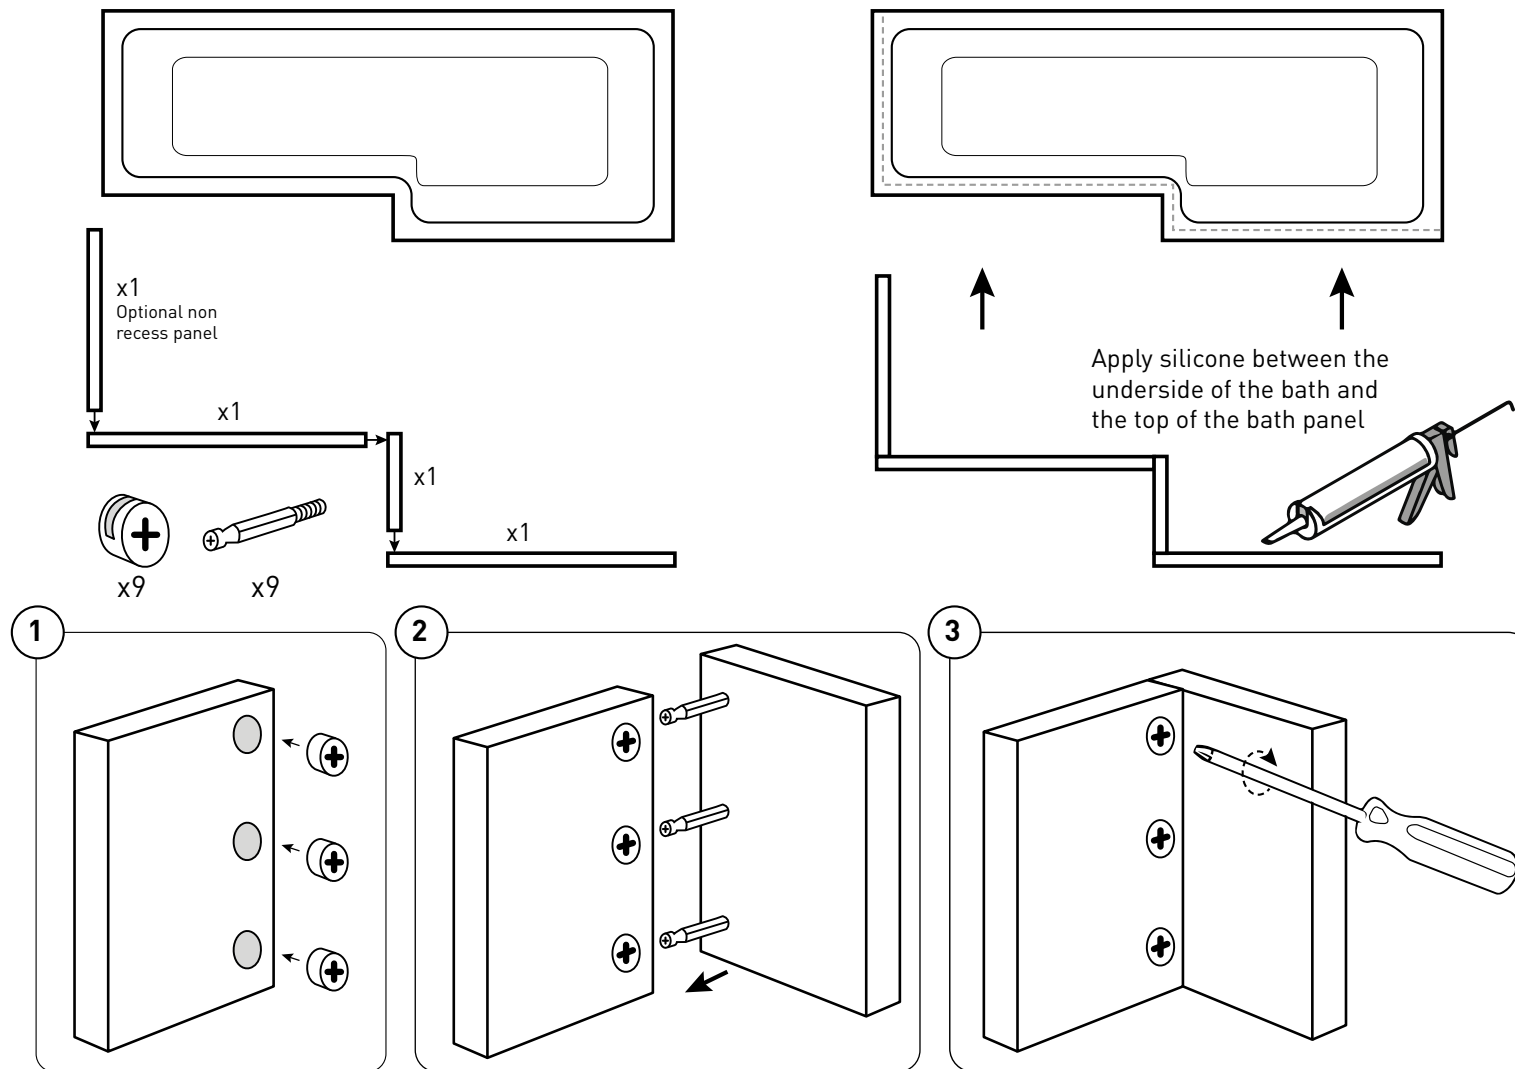

Luxury Bathing

Qube L-Shaped Bath Panel

PF1099-PF6099 & PF1065-PF6065

v4 07/21

Finishes:

Phoenix Whirlpools Ltd. Unit 8, Leeds 27 Industrial Estate, Bruntcliffe Avenue, Morley, Leeds LS27 0LL

Tel: (Sales) +44 (0)113 2012260 Fax: +44 (0)113 2012268 Email: sales@phoenix-uk.co.uk Web: www.phoenix-uk.co.uk