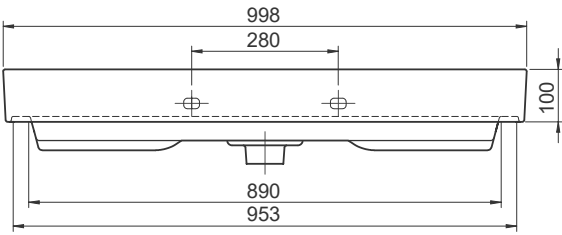

Range: Furniture

Type: Sharp 100 Floor Standing Unit & Ceramic Basin

Code: N150130 N150230 N150330 N150430 N150530 N150730

Version/Date: v1 06/21

**Gloss Finishes**

Gloss White

Dove Grey Gloss

Cashmere Gloss