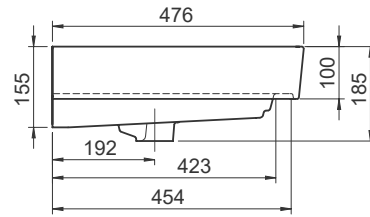

Range: Furniture

Type: Sharp 100 Floor Standing Unit & Ceramic Basin

Code: N150130 N150230 N150330 N150430 N150530 N150730

Version/Date: v1 06/21

**Gloss Finishes**

Gloss White

Dove Grey Gloss

Cashmere Gloss