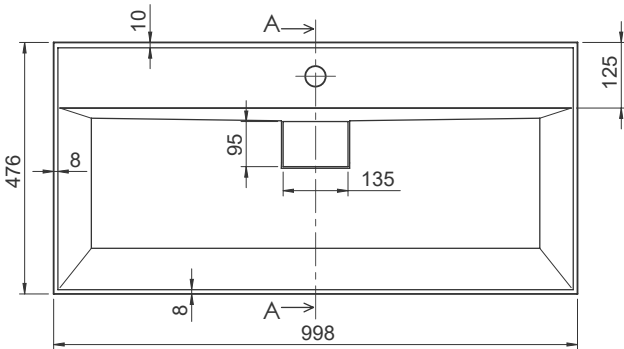

Range: Furniture

Type: Sharp 100 Floor Standing Unit & Ceramic Basin

Code: N150130 N150230 N150330 N150430 N150530 N150730

Version/Date: v1 06/21

**Gloss Finishes**

Gloss White

Dove Grey Gloss

Cashmere Gloss