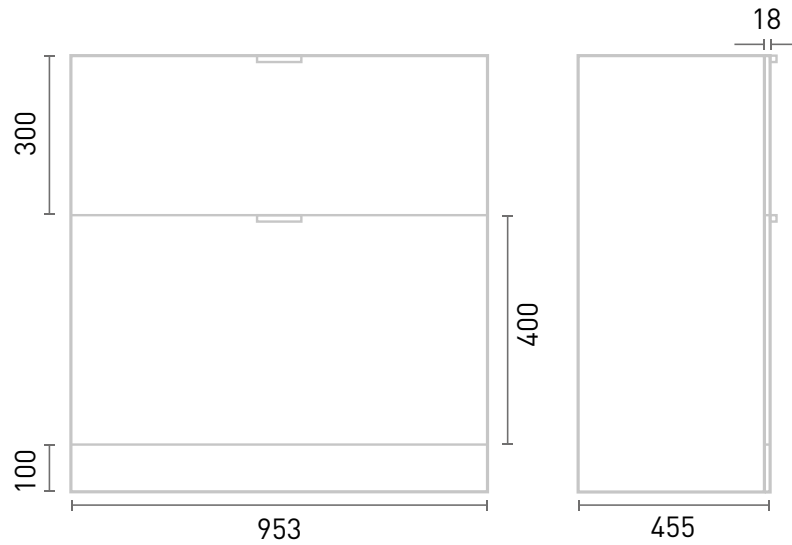

Range: Furniture

Type: Sharp 100 Floor Standing Unit & Ceramic Basin

Code: N150130 N150230 N150330 N150430 N150530 N150730

Version/Date: v1 06/21

**Gloss Finishes**

Gloss White

Dove Grey Gloss

Cashmere Gloss