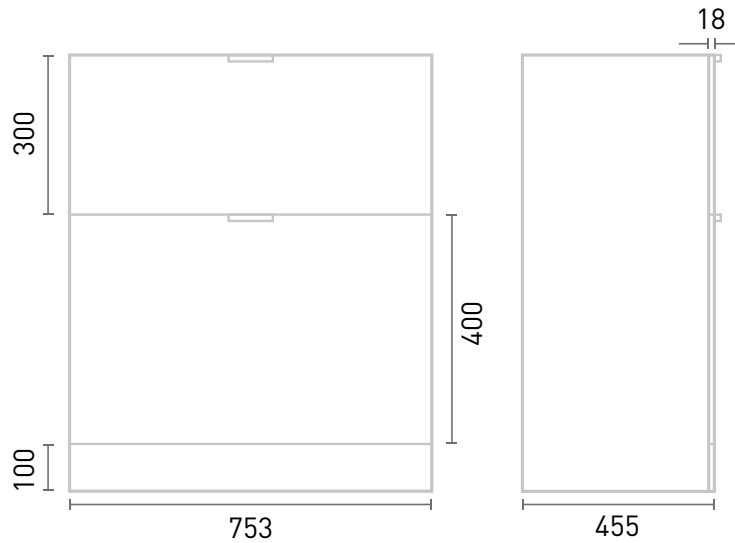

Range: Furniture

Type: Sharp 80 Floor Standing Unit & Ceramic Basin

Code: N150128 N150228 N150328 N150428 N150528 N150728

Version/Date: v1 06/21

Gloss Finishes

Gloss White

Dove Grey Gloss

Cashmere Gloss