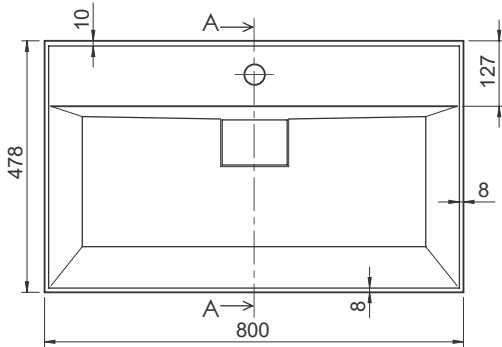

Range: Furniture

Type: Sharp 80 Floor Standing Unit & Ceramic Basin

Code: N150128 N150228 N150328 N150428 N150528 N150728

Version/Date: v1 06/21

Gloss Finishes

Gloss White

Dove Grey Gloss

Cashmere Gloss