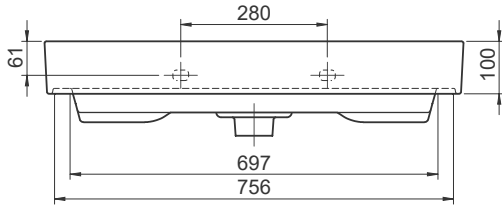

Range: Furniture

Type: Sharp 80 Floor Standing Unit & Ceramic Basin

Code: N150128 N150228 N150328 N150428 N150528 N150728

Version/Date: v1 06/21

Gloss Finishes

Gloss White

Dove Grey Gloss

Cashmere Gloss