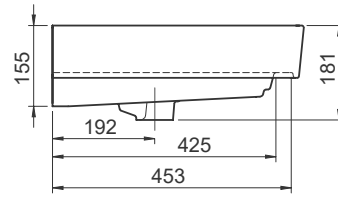

Range: Furniture

Type: Sharp 80 Floor Standing Unit & Ceramic Basin

Code: N150128 N150228 N150328 N150428 N150528 N150728

Version/Date: v1 06/21

Gloss Finishes

Gloss White

Dove Grey Gloss

Cashmere Gloss