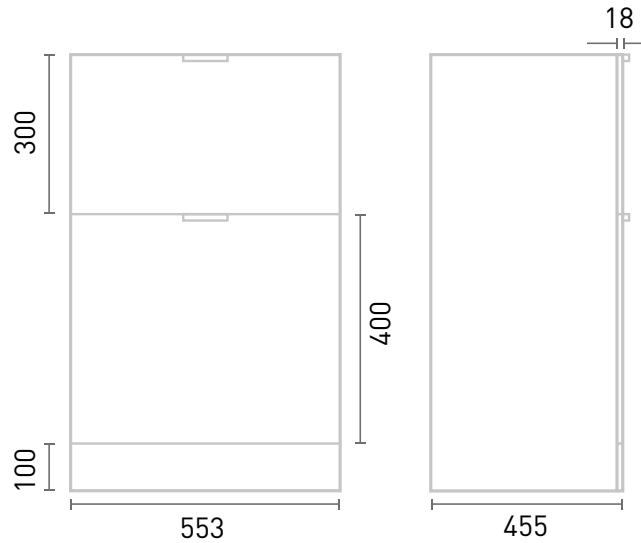

Range: Furniture

Type: Sharp 60 Floor Standing Unit & Ceramic Basin

Code: N150126 N150226 N150326 N150426 N150526 N150726

Version/Date: v1 06/21

**Gloss Finishes**

Gloss White

Dove Grey Gloss

Cashmere Gloss