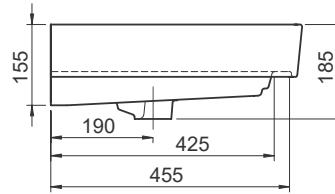

Range: Furniture

Type: Sharp 60 Floor Standing Unit & Ceramic Basin

Code: N150126 N150226 N150326 N150426 N150526 N150726

Version/Date: v1 06/21

**Gloss Finishes**

Gloss White

Dove Grey Gloss

Cashmere Gloss