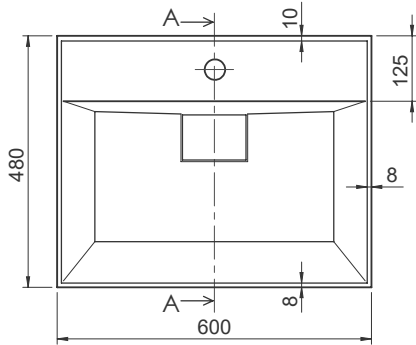

Range: Furniture

Type: Sharp 60 Floor Standing Unit & Ceramic Basin

Code: N150126 N150226 N150326 N150426 N150526 N150726

Version/Date: v1 06/21

**Gloss Finishes**

Gloss White

Dove Grey Gloss

Cashmere Gloss