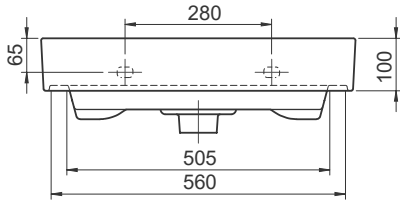

Range: Furniture

Type: Sharp 60 Floor Standing Unit & Ceramic Basin

Code: N150126 N150226 N150326 N150426 N150526 N150726

Version/Date: v1 06/21

**Gloss Finishes**

Gloss White

Dove Grey Gloss

Cashmere Gloss