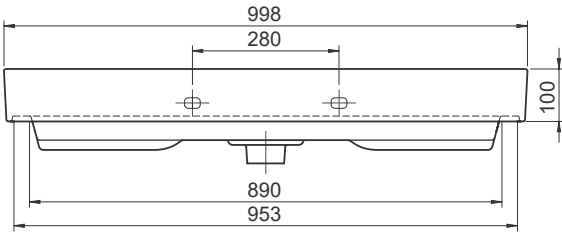

Range: Furniture

Type: Sharp 100 Wall Mounted Unit & Ceramic Basin

Code: N150110 N150210 N150310 N150410 N150510 N150710

Version/Date: v1 06/21

Gloss Finishes

Gloss White

Dove Grey Gloss

Cashmere Gloss