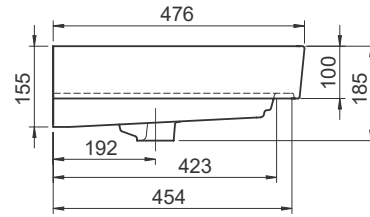

Range: Furniture

Type: Sharp 100 Wall Mounted Unit & Ceramic Basin

Code: N150110 N150210 N150310 N150410 N150510 N150710

Version/Date: v1 06/21

Gloss Finishes

Gloss White

Dove Grey Gloss

Cashmere Gloss