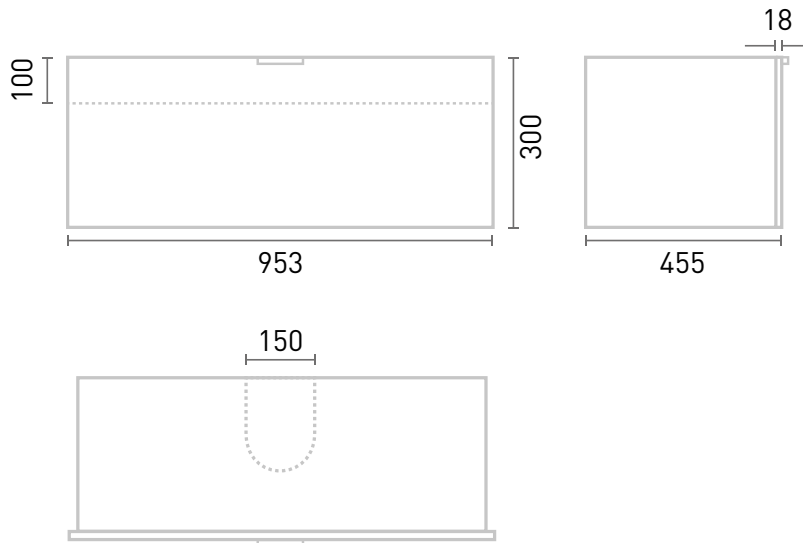

Range: Furniture

Type: Sharp 100 Wall Mounted Unit & Ceramic Basin

Code: N150110 N150210 N150310 N150410 N150510 N150710

Version/Date: v1 06/21

Gloss Finishes

Gloss White

Dove Grey Gloss

Cashmere Gloss