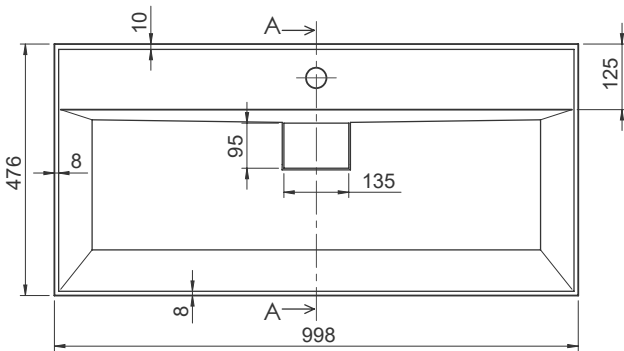

Range: Furniture

Type: Sharp 100 Wall Mounted Unit & Ceramic Basin

Code: N150110 N150210 N150310 N150410 N150510 N150710

Version/Date: v1 06/21

Gloss Finishes

Gloss White

Dove Grey Gloss

Cashmere Gloss