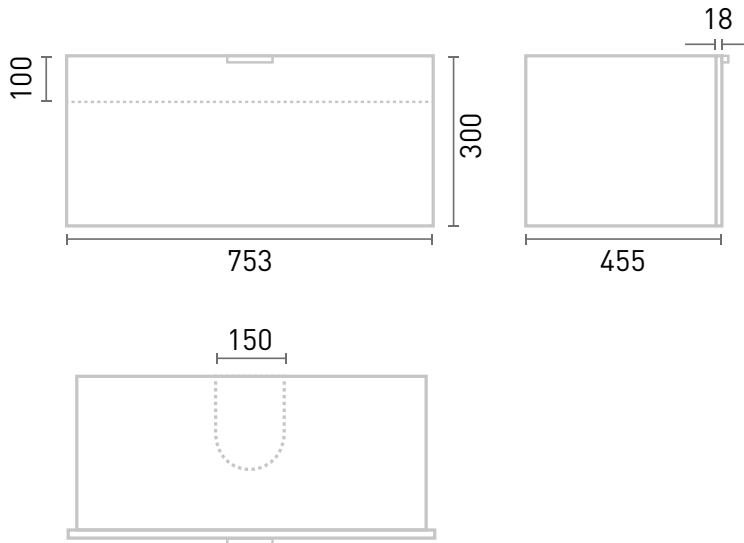

Range: Furniture
Type: Sharp 80 Wall Mounted Unit & Ceramic Basin
Code: N150108 N150208 N150308 N150408 N150508 N150708
Version/Date: v1 06/21

Gloss Finishes			
	Gloss White	Dove Grey Gloss	Cashmere Gloss
Matt Finishes			
	Stone Matt	Matt Fern	Matt Graphite