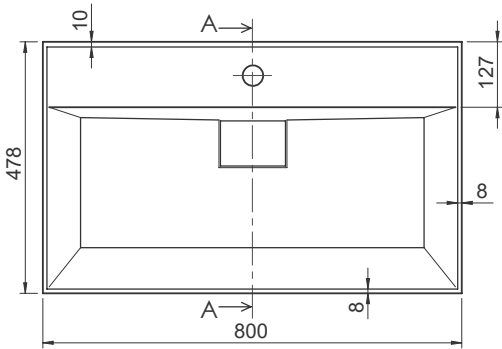

Range: Furniture
Type: Sharp 80 Wall Mounted Unit & Ceramic Basin
Code: N150108 N150208 N150308 N150408 N150508 N150708
Version/Date: v1 06/21

Gloss Finishes			
	Gloss White	Dove Grey Gloss	Cashmere Gloss
Matt Finishes			
	Stone Matt	Matt Fern	Matt Graphite