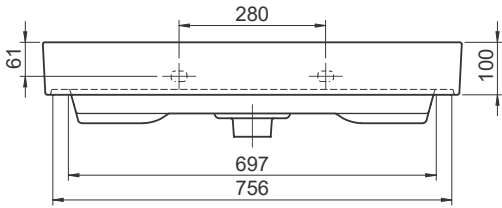

Range: Furniture
Type: Sharp 80 Wall Mounted Unit & Ceramic Basin
Code: N150108 N150208 N150308 N150408 N150508 N150708
Version/Date: v1 06/21

Gloss Finishes			
	Gloss White	Dove Grey Gloss	Cashmere Gloss
Matt Finishes			
	Stone Matt	Matt Fern	Matt Graphite