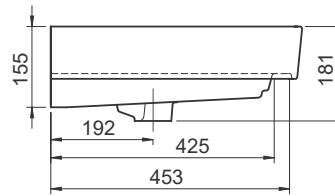

Range: Furniture
Type: Sharp 80 Wall Mounted Unit & Ceramic Basin
Code: N150108 N150208 N150308 N150408 N150508 N150708
Version/Date: v1 06/21

Gloss Finishes			
	Gloss White	Dove Grey Gloss	Cashmere Gloss
Matt Finishes			
	Stone Matt	Matt Fern	Matt Graphite