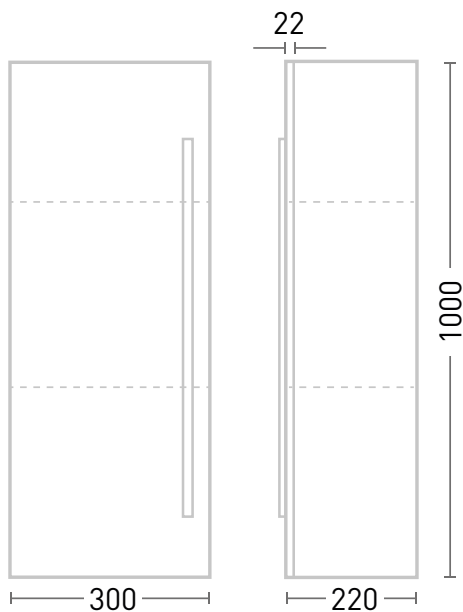

Range:	Furniture
Type:	Wye - Semi Column
Code:	N030180 N030280 N030380 N030480 N030580 N030780
Version/Date:	v1 06/21

Colour - Unit:

Gloss White

Dove Grey Gloss

Cashmere Gloss

Stone Matt

Matt Fern

Matt Graphite