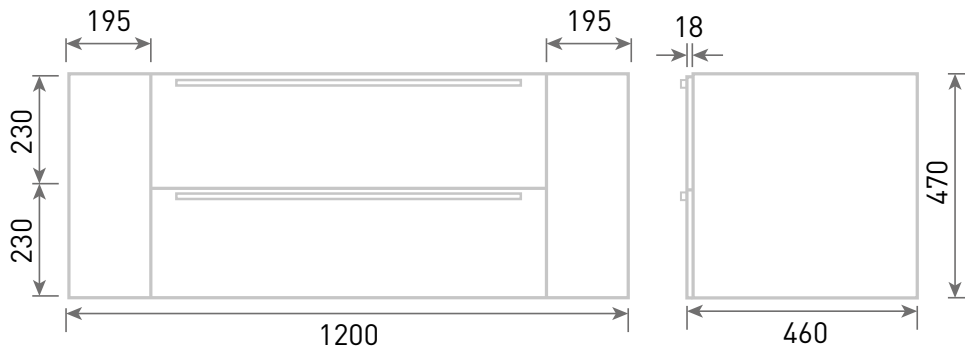

Range: Furniture

Type: I-Zone 120 Wall & Worktop: CB/SW/NQ/DT/AS/WC

Code: N010113 N010213 N010313 N010413 N010513 N010713 N010913 N011013 N011213 N011113

Version/Date: v2 02/21

WORKTOP

UNIT

Colour - Unit:

Colour - Worktop: