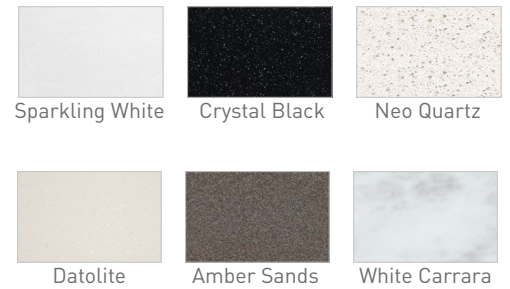

Range: Furniture

Type: I-Zone 120 Wall & Worktop: CB/SW/NQ/DT/AS/WC

Code: N010113 N010213 N010313 N010413 N010513 N010713 N010913 N011013 N011213 N011113

Version/Date: v2 02/21

WORKTOP

UNIT

Colour - Unit:

Colour - Worktop: