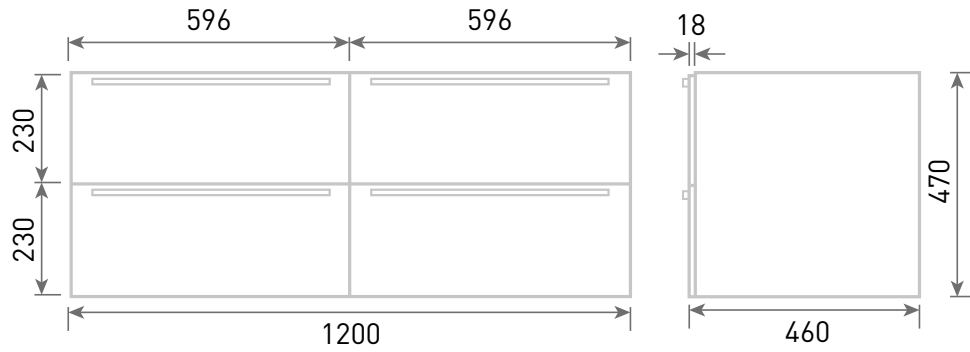

Range: Furniture

Type: I-Zone 120 Wall & Basin: NH/TH

Code: N010113 N010213 N010313 N010413 N010513 N010713 N010913 N011013 N011213 N011113

Version/Date: v2 02/21

Colour - Unit:

Stone Matt & Light Concrete