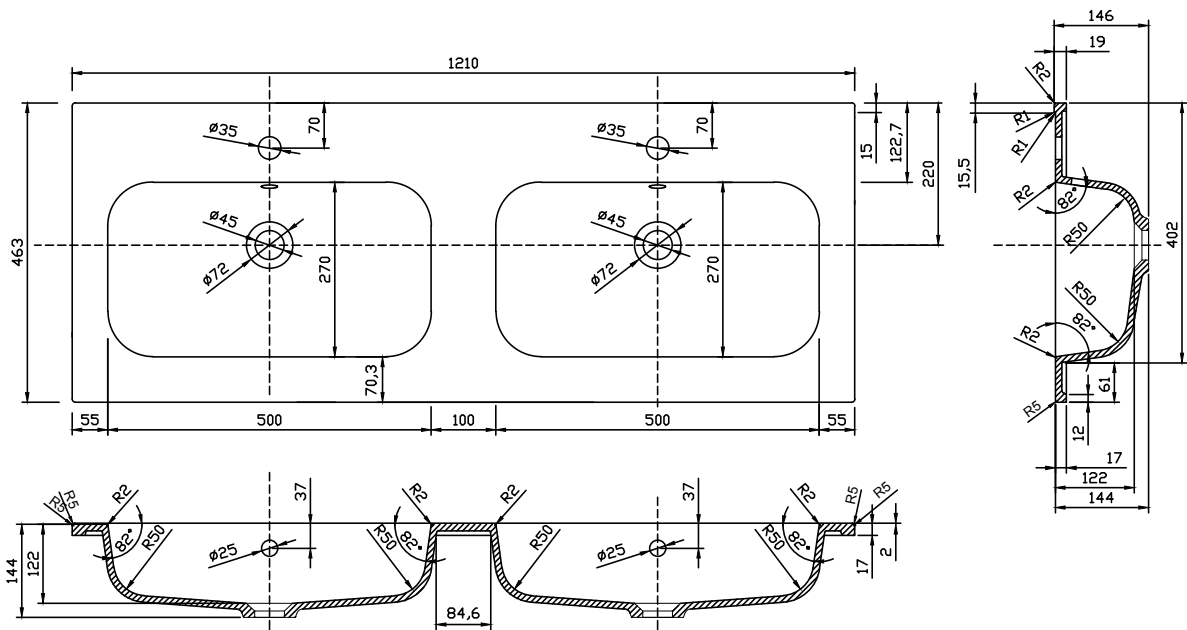

Range: Furniture

Type: I-Zone 120 Wall & Basin: NH/TH

Code: N010113 N010213 N010313 N010413 N010513 N010713 N010913 N011013 N011213 N011113

Version/Date: v2 02/21

Colour - Unit:

Stone Matt & Light Concrete