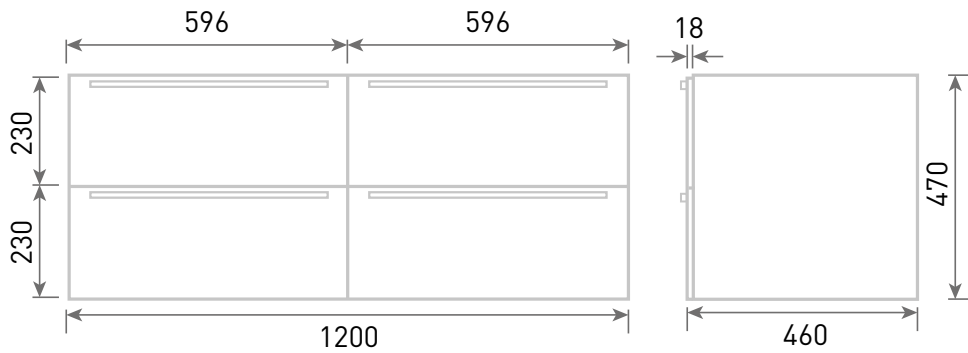

Range: Furniture

Type: I-Zone 120 Wall & Worktop: CB/SW/NQ/DT/AS/WC

Code: N010112 N010212 N010312 N010412 N010512 N010712 N010912 N011012 N011212 N011112

Version/Date: v2 02/21

12mm WORKTOP

Colour - Unit:

Stone Matt & Light Concrete