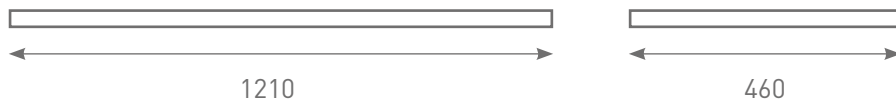

Range: Furniture

Type: I-Zone 120 Wall & Worktop: CB/SW/NQ/DT/AS/WC

Code: N010112 N010212 N010312 N010412 N010512 N010712 N010912 N011012 N011212 N011112

Version/Date: v2 02/21

12mm WORKTOP

Colour - Unit:

Stone Matt & Light Concrete