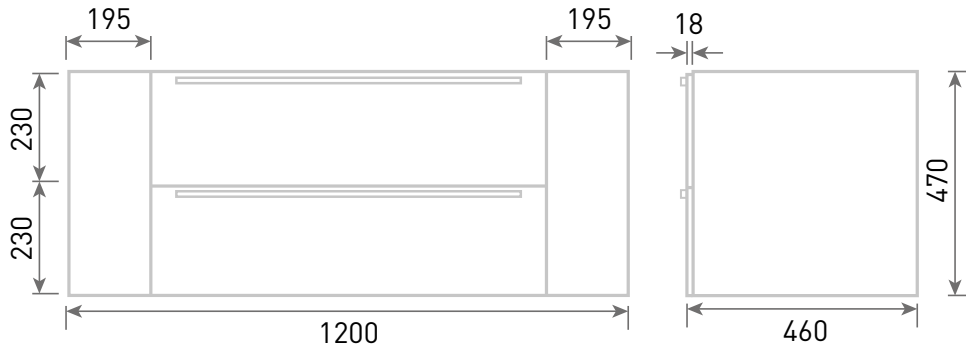

Range: Furniture

Type: I-Zone 120 Wall & Basin: NH/TH 120

Code: N010112 N010212 N010312 N010412 N010512 N010712 N010912 N011012 N011212 N011112

Version/Date: v2 02/21

Colour - Unit:

Stone Matt & Light Concrete