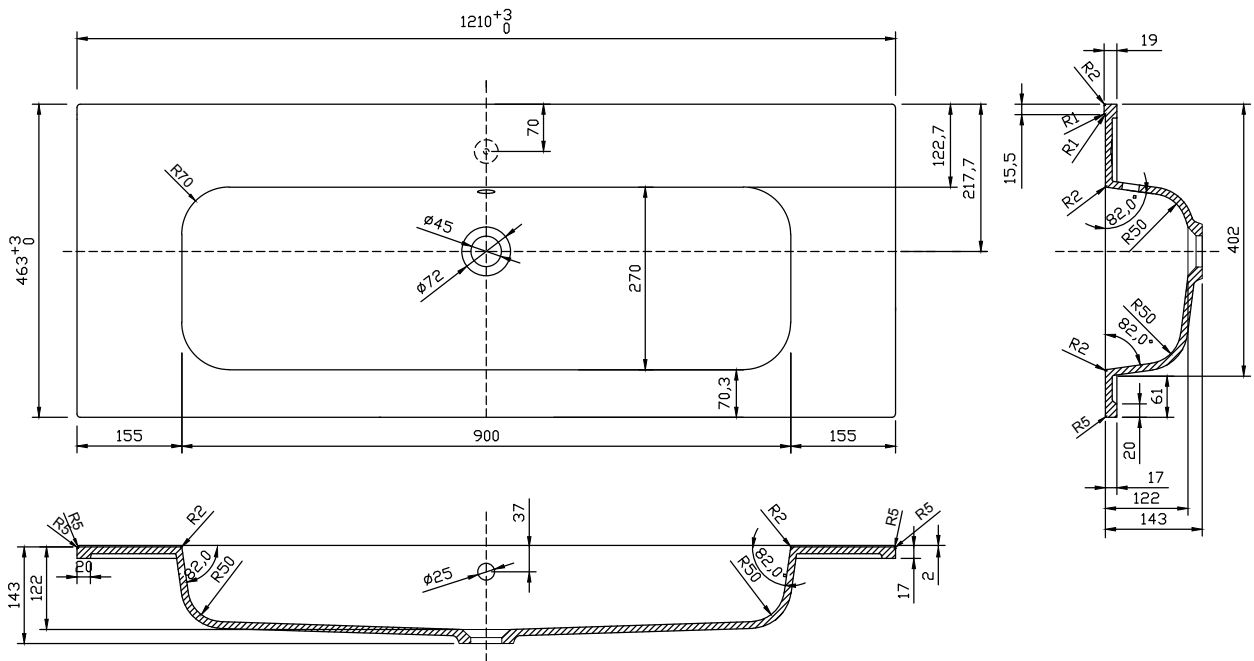

Range: Furniture

Type: I-Zone 120 Wall & Basin: NH/TH 120

Code: N010112 N010212 N010312 N010412 N010512 N010712 N010912 N011012 N011212 N011112

Version/Date: v2 02/21

Colour - Unit:

Stone Matt & Light Concrete