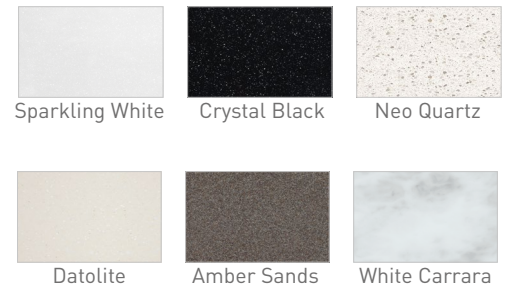

Range: Furniture

Type: I-Zone 100 Wall & Basin: NH/TH 100 Worktop: CB/SW/NQ/DT/AS/WC

Code: N010110 - N011210

Version/Date: v2 02/21

Colour - Unit:

Colour - Worktop:

Guarantee/Aftercare: During installation extra care must be taken to avoid damaging the fittings. We provide a guarantee against faulty manufacture or materials (excluding serviceable parts), providing they have been installed, cared for and used in accordance with our instructions and good plumbing practice.