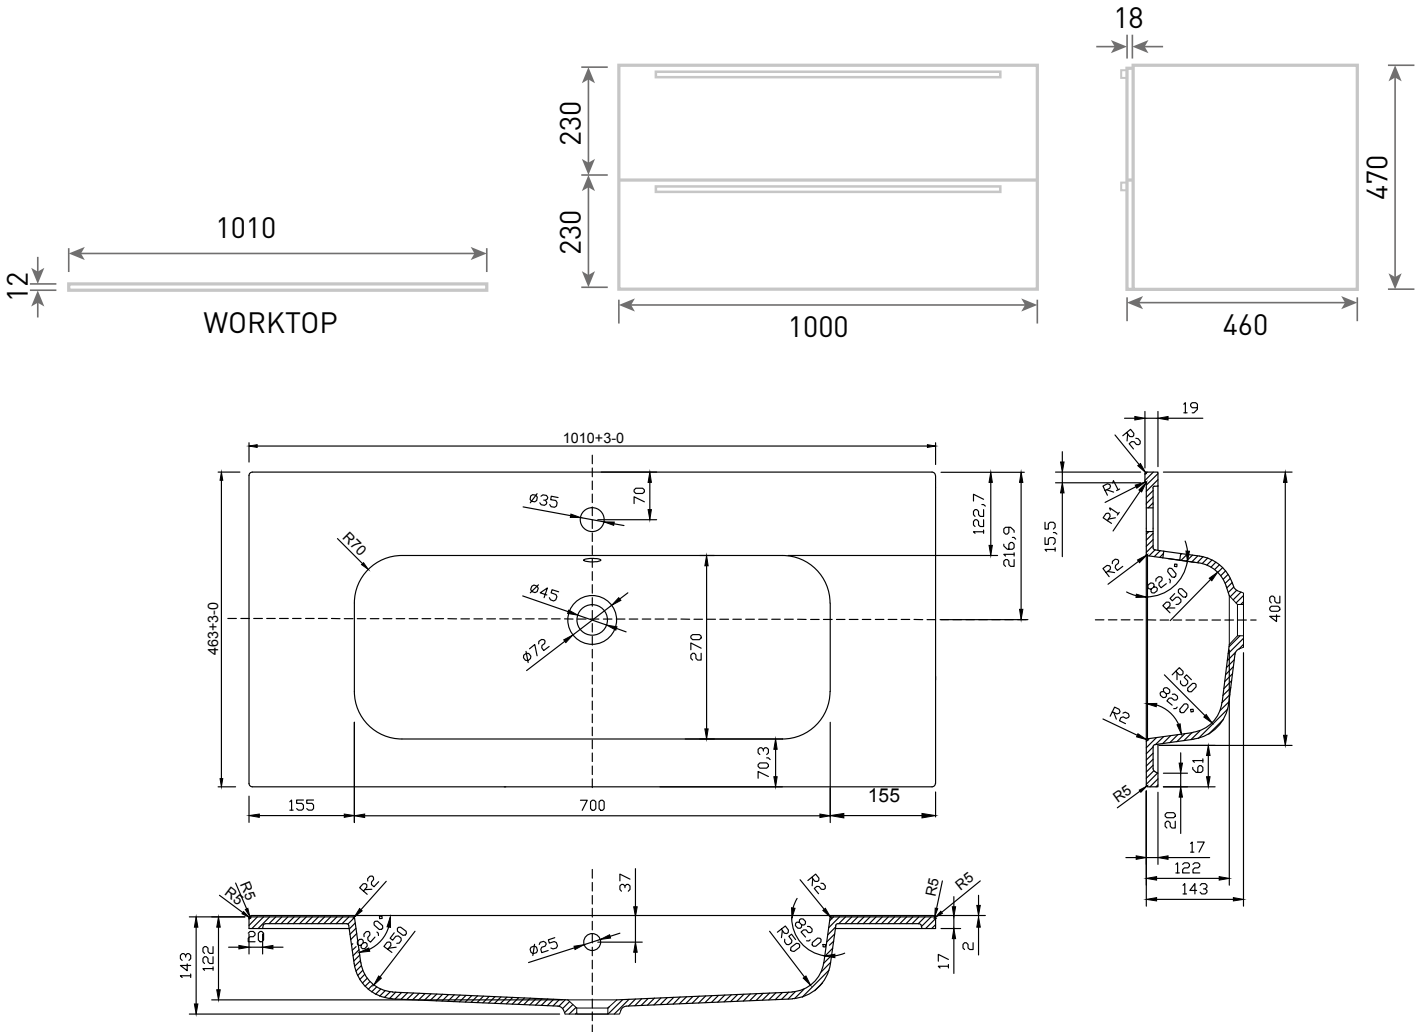

Range: Furniture

Type: I-Zone 100 Wall & Basin: NH/TH 100 Worktop: CB/SW/NQ/DT/AS/WC

Code: N010110 - N011210

Version/Date: v2 02/21

Colour - Unit:

Colour - Worktop:

Guarantee/Aftercare: During installation extra care must be taken to avoid damaging the fittings. We provide a guarantee against faulty manufacture or materials (excluding serviceable parts), providing they have been installed, cared for and used in accordance with our instructions and good plumbing practice.