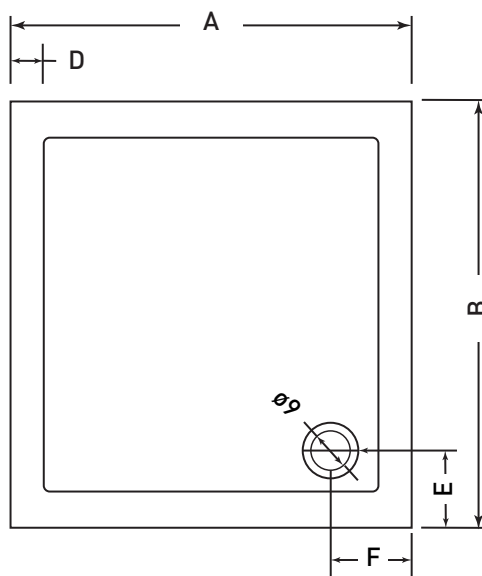

Range:	Shower Trays
Type:	Square, Corner Waste
Code:	LP003
Version/Date:	v5 06/21

Size	Code	A	B	D	E	F
76 x 76	LP003	76	76	6.5	14.5	14.5

Information: Trays include 90mm waste

Guarantee/Aftercare: During installation extra care must be taken to avoid damaging the fittings. We provide a guarantee against faulty manufacture or materials (excluding serviceable parts), providing they have been installed, cared for and used in accordance with our instructions and good plumbing practice. All products installed in a commercial environment carry a 12 month guarantee. We cannot be held responsible for the use of incorrect dimensions shown for first fix without the actual products on site.

In line with the CE standards for this type of product, there may be a manufacturers tolerance of approximately +/- 2% on the overall dimensions and finish on these products. As per our terms and conditions of guarantee, we cannot be held responsible for the use of dimensions shown for first fix without the actual products on site. All dimensions stated are nominal and are subject to manufacturing tolerances.