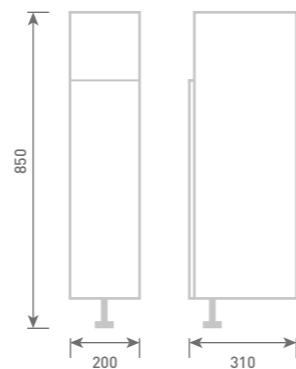

20 Tissue Base Unit
W20 x H85 x D31
• Includes Roll Holder

Gloss White	UF1063	£299
Dove Grey Gloss	UF2063	£299
Cashmere Gloss	UF3063	£299
Stone Matt	UF4063	£299
Matt Fern	UF5063	£299
Matt Graphite	UF7063	£299
Carini Walnut	UF6063	£299