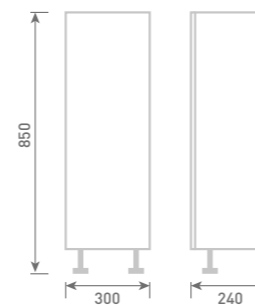

Gloss White	UF1034	£270
Dove Grey Gloss	UF2034	£270
Cashmere Gloss	UF3034	£270
Stone Matt	UF4034	£270
Matt Fern	UF5034	£270
Matt Graphite	UF7034	£270
Carini Walnut	UF6034	£270