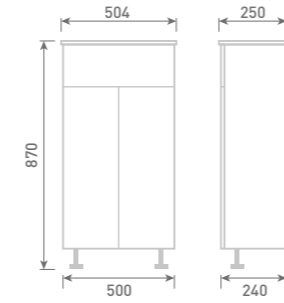

Gloss White	FF061	£449
Dove Grey Gloss	FF062	£449
Cashmere Gloss	FF063	£449
Stone Matt	FF064	£449
Matt Fern	FF065	£449
Matt Graphite	FF067	£449
Carini Walnut	FF066	£449