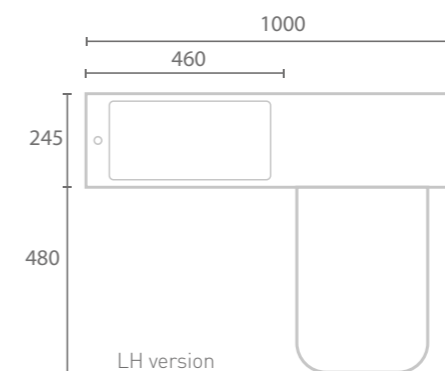

Style I-Suite

W100 x H85 x D25

- Basin unit
- Soft close doors
- WC unit
- 3/6L flush concealed cistern
- One piece basin/WC top
- Style BTW pan & soft close seat
- Reversible handing
- Matching bath panels & wall units