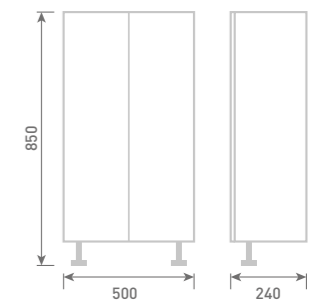

Gloss White	UF1003	£347
Dove Grey Gloss	UF2003	£347
Cashmere Gloss	UF3003	£347
Stone Matt	UF4003	£347
Matt Fern	UF5003	£347
Matt Graphite	UF7003	£347
Carini Walnut	UF6003	£347