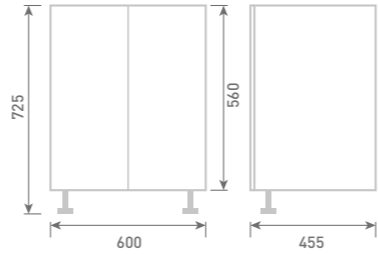

Gloss White	UF1075	£452
Dove Grey Gloss	UF2075	£452
Cashmere Gloss	UF3075	£452
Stone Matt	UF4075	£452
Matt Fern	UF5075	£452
Matt Graphite	UF7075	£452
Carini Walnut	UF6075	£452