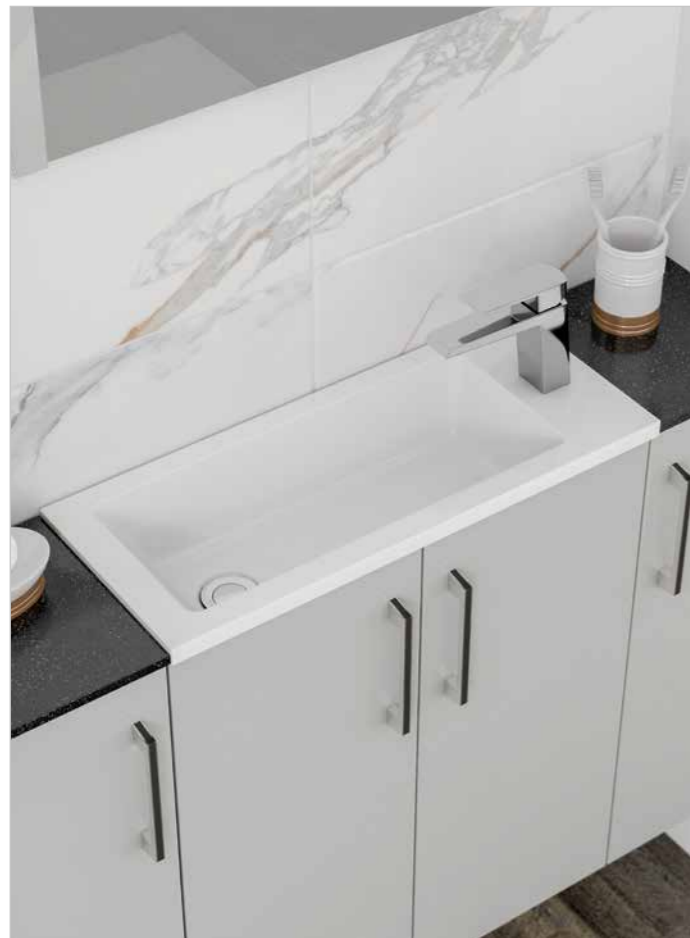

SLIMLINE WALL MOUNTED

When space is an issue design perfection doesn't have to be. Utilising the 240mm slimline wall-mounted units in Dove Grey Gloss and topping them with Crystal Black solid surface worktops gives this design the wow factor you are looking for. The Harrogate handle and Lune WC are also the perfect complement to the Liri basin.

Code	Qty	Description
FF162	1	600 x 240 Slimline Full Height Door Basin Unit & Liri Basin
UF2032	2	200 x 240 Slimline Single Door Base Unit
UF2030	1	150 x 240 Slimline Open Shelf Base Unit
UF2033	1	200 x 240 Slimline Tissue Base Unit
FF702	1	600 x 240 Slimline BTW Unit Inc Concealed Cistern
MN044	1	Lune Comfort Height Back to Wall WC inc Soft Close Seat
UF2080	1	150 x 150 Single Door Wall Unit
UF2081	1	200 x 150 Single Door Wall Unit
UF2084	1	600 x 150 Twin Door Wall Unit
UF2097	1	600 Framed Mirror
FL04	1	Mirror Light
PF2001	1	1000 x 165 Plinth
PF2040	1	900 x 240 Slimline Carcass Cladding Panel
WT030CB	1	1004 x 245 Worktop - Crystal Black
WT001CB	2	202 x 245 Worktop - Crystal Black

Liri Basin