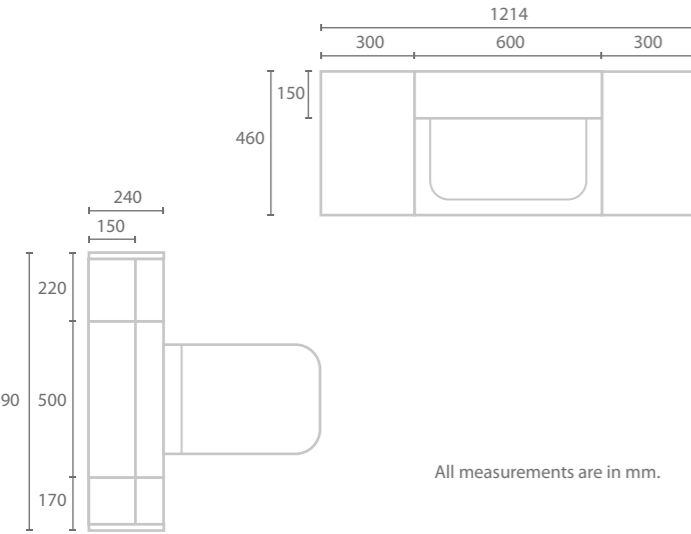

All measurements are in mm.

Molvano Basin

Buxton Handle

Amber Sands Worktop

Stone Matt

DEEP/SLIMLINE FLOOR STANDING

Using 460mm deep wall-mounted cupboard, including an Elvo solid surface basin, in conjunction with slimline floor standing units in elegant Cashmere Gloss, really brings this bathroom design to life. The Carrara White solid surface worktop enhances the clean lines of this design, which is finished off with the Dorton handle and the Lune WC.