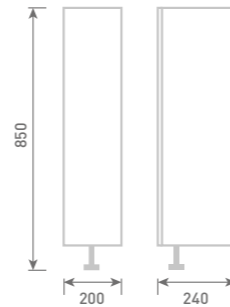

Gloss White	UF1032	£243
Dove Grey Gloss	UF2032	£243
Cashmere Gloss	UF3032	£243
Stone Matt	UF4032	£243
Matt Fern	UF5032	£243
Matt Graphite	UF7032	£243
Carini Walnut	UF6032	£243