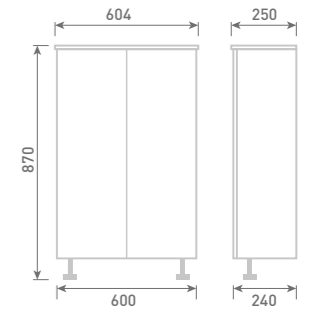

Gloss White	FF161	£483
Dove Grey Gloss	FF162	£483
Cashmere Gloss	FF163	£483
Stone Matt	FF164	£483
Matt Fern	FF165	£483
Matt Graphite	FF167	£483
Carini Walnut	FF166	£483