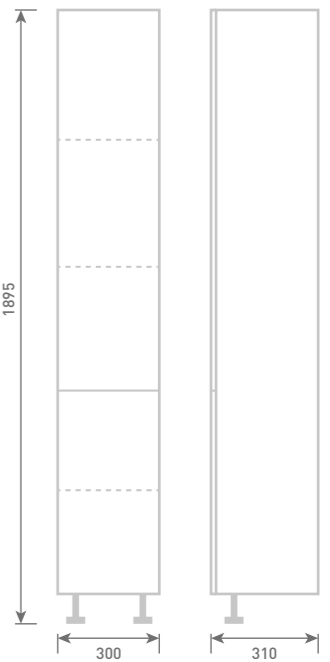

20 Tissue Base Unit
W20 x H85 x D31
• Includes Roll Holder

Gloss White	UF1063	£299
Dove Grey Gloss	UF2063	£299
Cashmere Gloss	UF3063	£299
Stone Matt	UF4063	£299
Matt Fern	UF5063	£299
Matt Graphite	UF7063	£299
Carini Walnut	UF6063	£299