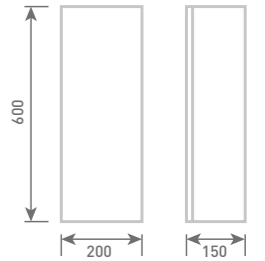

20 Single Door Wall Mounted Unit
W20 x H60 x D15

Gloss White	UF1081	£195
Dove Grey Gloss	UF2081	£195
Cashmere Gloss	UF3081	£195
Stone Matt	UF4081	£195
Matt Fern	UF5081	£195
Matt Graphite	UF7081	£195
Carini Walnut	UF6081	£195