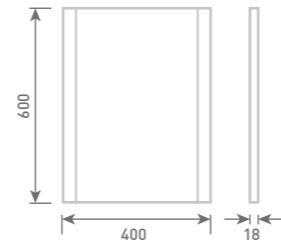

MIRRORED CABINETS & LED MIRRORS

50 Mirrored Cabinet

W50 x H60 x D15
• Glass Shelf

Unit Colour

Gloss White	UF1090	£333
Dove Grey Gloss	UF2090	£333
Cashmere Gloss	UF3090	£333
Stone Matt	UF4090	£333
Matt Fern	UF5090	£333
Matt Graphite	UF7090	£333
Carini Walnut	UF6090	£333

60 Mirrored Cabinet

W60 x H60 x D15
• Glass Shelf

Gloss White	UF1091	£380
Dove Grey Gloss	UF2091	£380
Cashmere Gloss	UF3091	£380
Stone Matt	UF4091	£380
Matt Fern	UF5091	£380
Matt Graphite	UF7091	£380
Carini Walnut	UF6091	£380

40 Framed Mirror

W40 x H60 x D1.8

Gloss White	UF1095	£110
Dove Grey Gloss	UF2095	£110
Cashmere Gloss	UF3095	£110
Stone Matt	UF4095	£110
Matt Fern	UF5095	£110
Matt Graphite	UF7095	£110
Carini Walnut	UF6095	£110

50 Framed Mirror

W50 x H60 x D1.8

Gloss White	UF1096	£131
Dove Grey Gloss	UF2096	£131
Cashmere Gloss	UF3096	£131
Stone Matt	UF4096	£131
Matt Fern	UF5096	£131
Matt Graphite	UF7096	£131
Carini Walnut	UF6096	£131

60 Framed Mirror

W60 x H60 x D1.8

Gloss White	UF1097	£140
Dove Grey Gloss	UF2097	£140
Cashmere Gloss	UF3097	£140
Stone Matt	UF4097	£140
Matt Fern	UF5097	£140
Matt Graphite	UF7097	£140
Carini Walnut	UF6097	£140

120 Framed Mirror

W120 x H60 x D1.8

Gloss White	UF1098	£254
Dove Grey Gloss	UF2098	£254
Cashmere Gloss	UF3098	£254
Stone Matt	UF4098	£254
Matt Fern	UF5098	£254
Matt Graphite	UF7098	£254
Carini Walnut	UF6098	£254

STEP 3 Choose Your Additions

Choose Your Standard Plinth

To enhance your design, select from the Phoenix range of plinths, corner posts, fillers, cladding panels or bath panels.