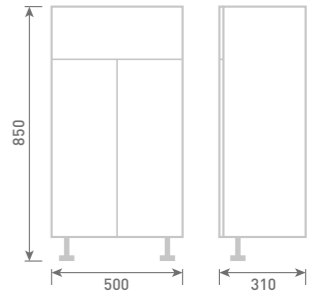

Unit Colour

Gloss White	FF201	£412
Dove Grey Gloss	FF202	£412
Cashmere Gloss	FF203	£412
Stone Matt	FF204	£412
Matt Fern	FF205	£412
Matt Graphite	FF207	£412
Carini Walnut	FF206	£412