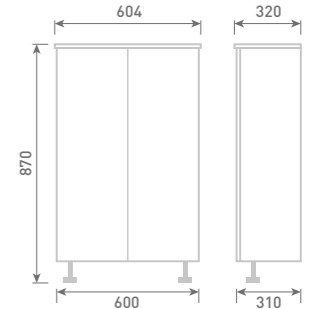

Gloss White	FF371	£562
Dove Grey Gloss	FF372	£562
Cashmere Gloss	FF373	£562
Stone Matt	FF374	£562
Matt Fern	FF375	£562
Matt Graphite	FF377	£562
Carini Walnut	FF376	£562