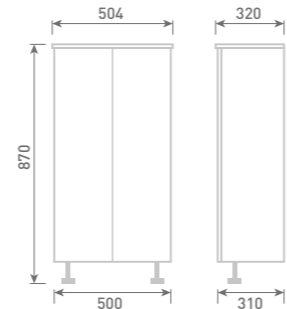

Gloss White	FF271	£506
Dove Grey Gloss	FF272	£506
Cashmere Gloss	FF273	£506
Stone Matt	FF274	£506
Matt Fern	FF275	£506
Matt Graphite	FF277	£506
Carini Walnut	FF276	£506