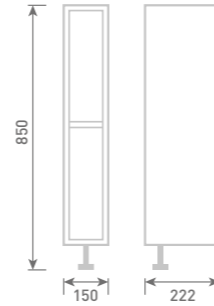

SLIMLINE

15 Open Shelf Base Unit

W15 x H85 x D22

- Glass Shelf

Unit Colour

Gloss White	UF1030	£166
Dove Grey Gloss	UF2030	£166
Cashmere Gloss	UF3030	£166
Stone Matt	UF4030	£166
Matt Fern	UF5030	£166
Matt Graphite	UF7030	£166
Carini Walnut	UF6030	£166