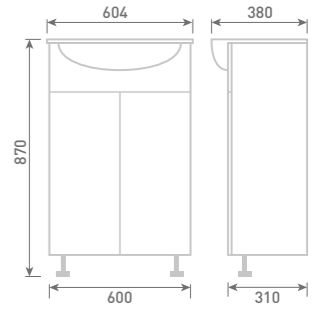

Unit Colour

Gloss White	FF321	£659
Dove Grey Gloss	FF322	£659
Cashmere Gloss	FF323	£659
Stone Matt	FF324	£659
Matt Fern	FF325	£659
Matt Graphite	FF327	£659
Carini Walnut	FF326	£659