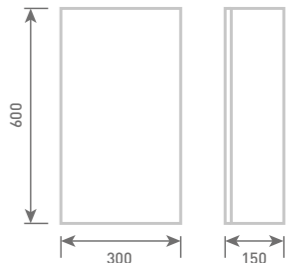

30 Single Door Wall Mounted Unit
W30 x H60 x D15

Gloss White	UF1082	£223
Dove Grey Gloss	UF2082	£223
Cashmere Gloss	UF3082	£223
Stone Matt	UF4082	£223
Matt Fern	UF5082	£223
Matt Graphite	UF7082	£223
Carini Walnut	UF6082	£223