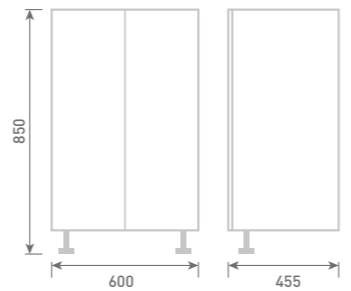

DEEP UNITS

Unit Colour

Gloss White	FF981	£567
Dove Grey Gloss	FF982	£567
Cashmere Gloss	FF983	£567
Stone Matt	FF984	£567
Matt Fern	FF985	£567
Matt Graphite	FF987	£567
Carini Walnut	FF986	£567

Gloss White	UF1075	£452
Dove Grey Gloss	UF2075	£452
Cashmere Gloss	UF3075	£452
Stone Matt	UF4075	£452
Matt Fern	UF5075	£452
Matt Graphite	UF7075	£452
Carini Walnut	UF6075	£452

Gloss White	UF1076	£310
Dove Grey Gloss	UF2076	£310
Cashmere Gloss	UF3076	£310
Stone Matt	UF4076	£310
Matt Fern	UF5076	£310
Matt Graphite	UF7076	£310
Carini Walnut	UF6076	£310

Gloss White	FF991	£614
Dove Grey Gloss	FF992	£614
Cashmere Gloss	FF993	£614
Stone Matt	FF994	£614
Matt Fern	FF995	£614
Matt Graphite	FF996	£614
Carini Walnut	FF997	£614

Gloss White	UF1077	£498
Dove Grey Gloss	UF2077	£498
Cashmere Gloss	UF3077	£498
Stone Matt	UF4077	£498
Matt Fern	UF5077	£498
Matt Graphite	UF7077	£498
Carini Walnut	UF6077	£498

Gloss White	UF1078	£338
Dove Grey Gloss	UF2078	£338
Cashmere Gloss	UF3078	£338
Stone Matt	UF4078	£338
Matt Fern	UF5078	£338
Matt Graphite	UF7078	£338
Carini Walnut	UF6078	£338

WALL MOUNTED UNITS

15 Single Door Wall Mounted Unit
W15 x H60 x D15

Unit Colour

Gloss White	UF1080	£178
Dove Grey Gloss	UF2080	£178
Cashmere Gloss	UF3080	£178
Stone Matt	UF4080	£178
Matt Fern	UF5080	£178
Matt Graphite	UF7080	£178
Carini Walnut	UF6080	£178

20 Single Door Wall Mounted Unit
W20 x H60 x D15

Gloss White	UF1081	£195
Dove Grey Gloss	UF2081	£195
Cashmere Gloss	UF3081	£195
Stone Matt	UF4081	£195
Matt Fern	UF5081	£195
Matt Graphite	UF7081	£195
Carini Walnut	UF6081	£195

30 Single Door Wall Mounted Unit
W30 x H60 x D15

Gloss White	UF1082	£223
Dove Grey Gloss	UF2082	£223
Cashmere Gloss	UF3082	£223
Stone Matt	UF4082	£223
Matt Fern	UF5082	£223
Matt Graphite	UF7082	£223
Carini Walnut	UF6082	£223