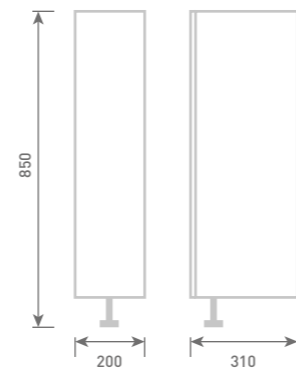

STANDARD BASE UNITS

15 Open Shelf Base Unit
W15 x H85 x D29
• Glass Shelf

Unit Colour

Gloss White	UF1060	£173
Dove Grey Gloss	UF2060	£173
Cashmere Gloss	UF3060	£173
Stone Matt	UF4060	£173
Matt Fern	UF5060	£173
Matt Graphite	UF7060	£173
Carini Walnut	UF6060	£173

STANDARD BASE UNITS

30 Single Door Base Unit
W30 x H85 x D31

Unit Colour

Gloss White	UF1064	£321
Dove Grey Gloss	UF2064	£321
Cashmere Gloss	UF3064	£321
Stone Matt	UF4064	£321
Matt Fern	UF5064	£321
Matt Graphite	UF7064	£321
Carini Walnut	UF6064	£321

15 Single Door Base Unit
W15 x H85 x D31

Gloss White	UF1061	£241
Dove Grey Gloss	UF2061	£241
Cashmere Gloss	UF3061	£241
Stone Matt	UF4061	£241
Matt Fern	UF5061	£241
Matt Graphite	UF7061	£241
Carini Walnut	UF6061	£241

30 Twin Drawer Base Unit
W30 x H85 x D31

Gloss White	UF1065	£498
Dove Grey Gloss	UF2065	£498
Cashmere Gloss	UF3065	£498
Stone Matt	UF4065	£498
Matt Fern	UF5065	£498
Matt Graphite	UF7065	£498
Carini Walnut	UF6065	£498

20 Single Door Base Unit
W20 x H85 x D31

Gloss White	UF1062	£281
Dove Grey Gloss	UF2062	£281
Cashmere Gloss	UF3062	£281
Stone Matt	UF4062	£281
Matt Fern	UF5062	£281
Matt Graphite	UF7062	£281
Carini Walnut	UF6062	£281

30 Twin Door Tall Base Unit
W30 x H190 x D31
• 3 Shelves

Gloss White	UF1066	£624
Dove Grey Gloss	UF2066	£624
Cashmere Gloss	UF3066	£624
Stone Matt	UF4066	£624
Matt Fern	UF5066	£624
Matt Graphite	UF7066	£624
Carini Walnut	UF6066	£624

20 Tissue Base Unit
W20 x H85 x D31
• Includes Roll Holder

Gloss White	UF1063	£299
Dove Grey Gloss	UF2063	£299
Cashmere Gloss	UF3063	£299
Stone Matt	UF4063	£299
Matt Fern	UF5063	£299
Matt Graphite	UF7063	£299
Carini Walnut	UF6063	£299

All units include handle and feet.

All units include handle and feet.