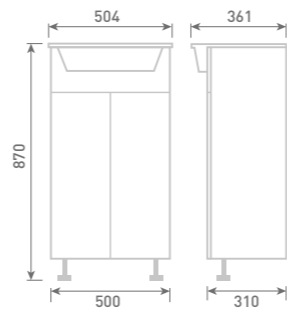

Gloss White	FF241	£591
Dove Grey Gloss	FF242	£591
Cashmere Gloss	FF243	£591
Stone Matt	FF244	£591
Matt Fern	FF245	£591
Matt Graphite	FF247	£591
Carini Walnut	FF246	£591