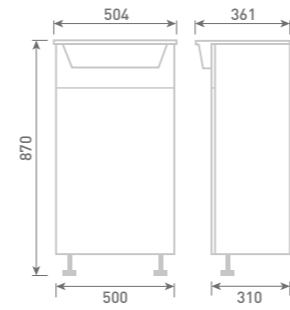

Gloss White	FF441	£596
Dove Grey Gloss	FF442	£596
Cashmere Gloss	FF443	£596
Stone Matt	FF444	£596
Matt Fern	FF445	£596
Matt Graphite	FF447	£596
Carini Walnut	FF446	£596