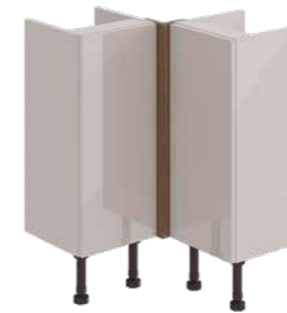

Choose Your Corner Post

		685mm
Gloss White	PF1020	£32
Dove Grey Gloss	PF2020	£32
Cashmere Gloss	PF3020	£32
Stone Matt	PF4020	£32
Matt Fern	PF5020	£32
Matt Graphite	PF7020	£32
Carini Walnut	PF6020	£32