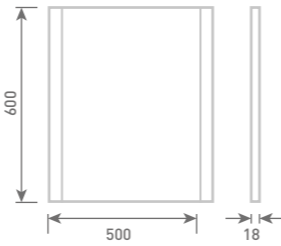

MIRRORED CABINETS & LED MIRRORS

50 Mirrored Cabinet

W50 x H60 x D15
• Glass Shelf

Unit Colour

Gloss White	UF1090	£333
Dove Grey Gloss	UF2090	£333
Cashmere Gloss	UF3090	£333
Stone Matt	UF4090	£333
Matt Fern	UF5090	£333
Matt Graphite	UF7090	£333
Carini Walnut	UF6090	£333

60 Mirrored Cabinet

W60 x H60 x D15
• Glass Shelf

Gloss White	UF1091	£380
Dove Grey Gloss	UF2091	£380
Cashmere Gloss	UF3091	£380
Stone Matt	UF4091	£380
Matt Fern	UF5091	£380
Matt Graphite	UF7091	£380
Carini Walnut	UF6091	£380

40 Framed Mirror

W40 x H60 x D1.8

Gloss White	UF1095	£110
Dove Grey Gloss	UF2095	£110
Cashmere Gloss	UF3095	£110
Stone Matt	UF4095	£110
Matt Fern	UF5095	£110
Matt Graphite	UF7095	£110
Carini Walnut	UF6095	£110

50 Framed Mirror

W50 x H60 x D1.8

Gloss White	UF1096	£131
Dove Grey Gloss	UF2096	£131
Cashmere Gloss	UF3096	£131
Stone Matt	UF4096	£131
Matt Fern	UF5096	£131
Matt Graphite	UF7096	£131
Carini Walnut	UF6096	£131

60 Framed Mirror

W60 x H60 x D1.8

Gloss White	UF1097	£140
Dove Grey Gloss	UF2097	£140
Cashmere Gloss	UF3097	£140
Stone Matt	UF4097	£140
Matt Fern	UF5097	£140
Matt Graphite	UF7097	£140
Carini Walnut	UF6097	£140

120 Framed Mirror

W120 x H60 x D1.8

Gloss White	UF1098	£254
Dove Grey Gloss	UF2098	£254
Cashmere Gloss	UF3098	£254
Stone Matt	UF4098	£254
Matt Fern	UF5098	£254
Matt Graphite	UF7098	£254
Carini Walnut	UF6098	£254

STEP 3 Choose Your Additions

Choose Your Standard Plinth

To enhance your design, select from the Phoenix range of plinths, corner posts, fillers, cladding panels or bath panels.