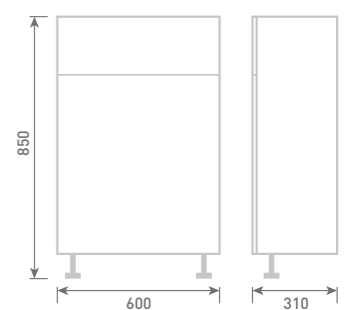

Gloss White	FF501	£467
Dove Grey Gloss	FF502	£467
Cashmere Gloss	FF503	£467
Stone Matt	FF504	£467
Matt Fern	FF505	£467
Matt Graphite	FF507	£467
Carini Walnut	FF506	£467