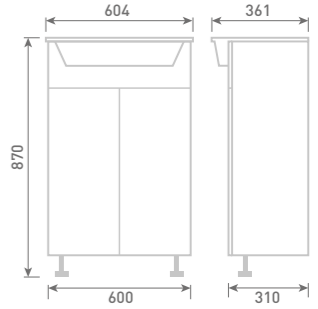

Gloss White	FF341	£638
Dove Grey Gloss	FF342	£638
Cashmere Gloss	FF343	£638
Stone Matt	FF344	£638
Matt Fern	FF345	£638
Matt Graphite	FF347	£638
Carini Walnut	FF346	£638