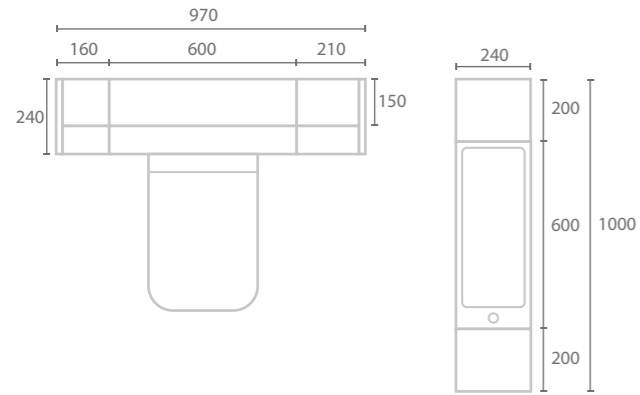

Arno Basin

Askern Handle

Lunar Grey Worktop

Gloss White

SLIMLINE WALL MOUNTED

When space is an issue design perfection doesn't have to be. Utilising the 240mm slimline wall-mounted units in Dove Grey Gloss and topping them with Crystal Black solid surface worktops gives this design the wow factor you are looking for. The Harrogate handle and Lune WC are also the perfect complement to the Liri basin.