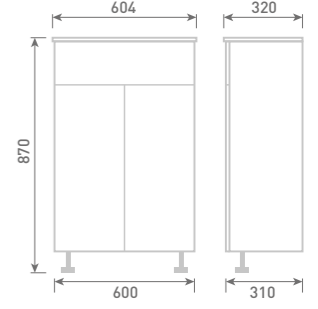

Gloss White	FF361	£562
Dove Grey Gloss	FF362	£562
Cashmere Gloss	FF363	£562
Stone Matt	FF364	£562
Matt Fern	FF365	£562
Matt Graphite	FF367	£562
Carini Walnut	FF366	£562