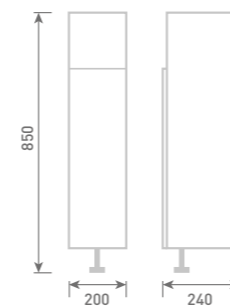

20 Tissue Base Unit

W20 x H85 x D24

- Includes Roll Holder

Gloss White	UF1033	£265
Dove Grey Gloss	UF2033	£265
Cashmere Gloss	UF3033	£265
Stone Matt	UF4033	£265
Matt Fern	UF5033	£265
Matt Graphite	UF7033	£265
Carini Walnut	UF6033	£265