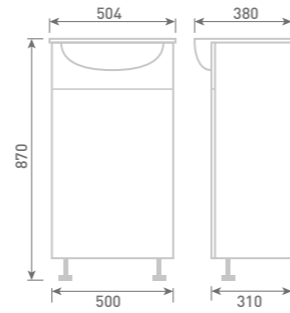

STANDARD

STANDARD

50 Single Drawer Basin
Unit inc Reno Basin
W50 x H87 x D31

Unit Colour

Gloss White	FF421	£614
Dove Grey Gloss	FF422	£614
Cashmere Gloss	FF423	£614
Stone Matt	FF424	£614
Matt Fern	FF425	£614
Matt Graphite	FF427	£614
Carini Walnut	FF426	£614