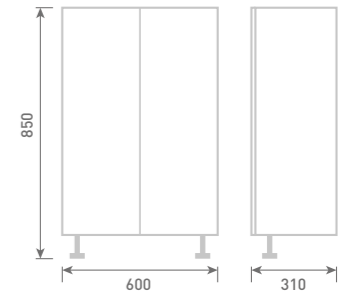

Gloss White	UF1043	£429
Dove Grey Gloss	UF2043	£429
Cashmere Gloss	UF3043	£429
Stone Matt	UF4043	£429
Matt Fern	UF5043	£429
Matt Graphite	UF7043	£429
Carini Walnut	UF6043	£429