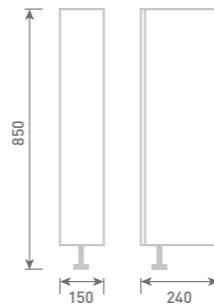

Gloss White	UF1031	£231
Dove Grey Gloss	UF2031	£231
Cashmere Gloss	UF3031	£231
Stone Matt	UF4031	£231
Matt Fern	UF5031	£231
Matt Graphite	UF7031	£231
Carini Walnut	UF6031	£231