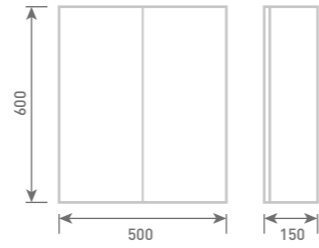

All units include handle.

MIRRORED CABINETS & LED MIRRORS

50 Mirrored Cabinet

W50 x H60 x D15
• Glass Shelf

Unit Colour

Gloss White	UF1090	£333
Dove Grey Gloss	UF2090	£333
Cashmere Gloss	UF3090	£333
Stone Matt	UF4090	£333
Matt Fern	UF5090	£333
Matt Graphite	UF7090	£333
Carini Walnut	UF6090	£333