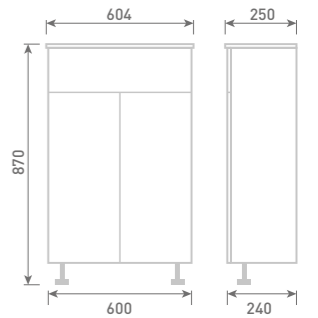

Gloss White	FF141	£483
Dove Grey Gloss	FF142	£483
Cashmere Gloss	FF143	£483
Stone Matt	FF144	£483
Matt Fern	FF145	£483
Matt Graphite	FF147	£483
Carini Walnut	FF146	£483