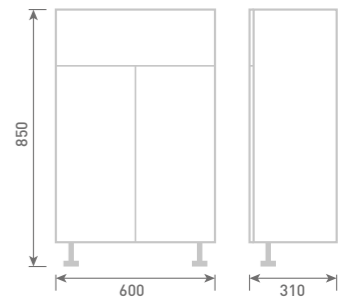

Gloss White	FF301	£429
Dove Grey Gloss	FF302	£429
Cashmere Gloss	FF303	£429
Stone Matt	FF304	£429
Matt Fern	FF305	£429
Matt Graphite	FF307	£429
Carini Walnut	FF306	£429