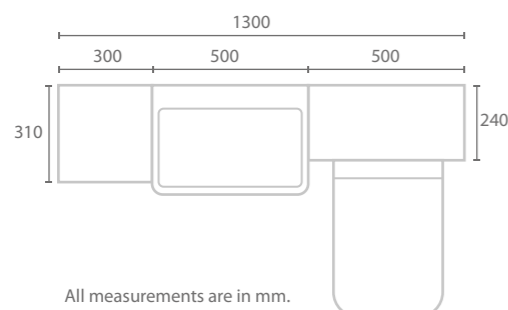

Reno Basin

Epsom Handle

Sparkling White Worktop

Cashmere Gloss

DEEP WALL MOUNTED

When you have no space restrictions, sometimes bigger is better. This design features a Stone Matt 460mm deep unit and an Amber Sands solid surface worktop. The Buxton handle and Molveno basin are perfectly enhanced by the 2 x 550mm Konnex mirrors with energy efficient LED lights.