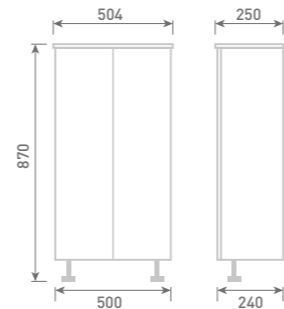

50 Back to Wall Unit inc Concealed Cistern W50 x H85 x D24 • 3/6L Flush Cistern

Gloss White	FF601	£357
Dove Grey Gloss	FF602	£357
Cashmere Gloss	FF603	£357
Stone Matt	FF604	£357
Matt Fern	FF605	£357
Matt Graphite	FF607	£357
Carini Walnut	FF606	£357