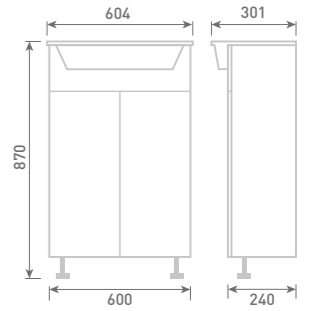

Gloss White	FF121	£618
Dove Grey Gloss	FF122	£618
Cashmere Gloss	FF123	£618
Stone Matt	FF124	£618
Matt Fern	FF125	£618
Matt Graphite	FF127	£618
Carini Walnut	FF126	£618