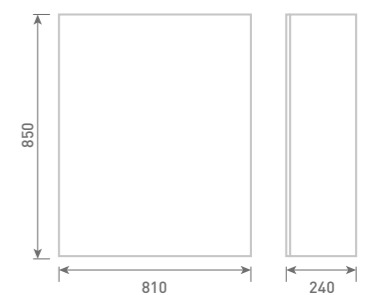

Gloss White	UF1100	£318
Dove Grey Gloss	UF2100	£318
Cashmere Gloss	UF3100	£318
Stone Matt	UF4100	£318
Matt Fern	UF5100	£318
Matt Graphite	UF7100	£318
Carini Walnut	UF6100	£318