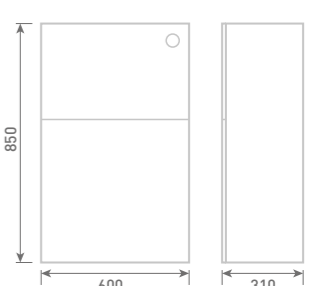

Gloss White	FF901	£403
Dove Grey Gloss	FF902	£403
Cashmere Gloss	FF903	£403
Stone Matt	FF904	£403
Matt Fern	FF905	£403
Matt Graphite	FF907	£403
Carini Walnut	FF906	£403