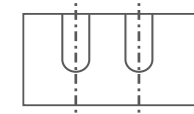

120 Drawer Console

W120 x H24 x D46

LH/RH
Drawer cutout for dual waste position