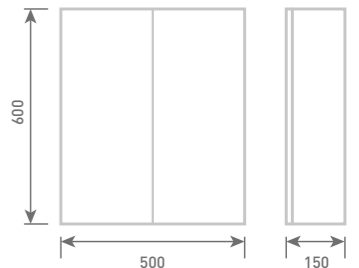

DEEP UNITS

Unit Colour

Gloss White	FF981	£567
Dove Grey Gloss	FF982	£567
Cashmere Gloss	FF983	£567
Stone Matt	FF984	£567
Matt Fern	FF985	£567
Matt Graphite	FF987	£567
Carini Walnut	FF986	£567

Gloss White	UF1075	£452
Dove Grey Gloss	UF2075	£452
Cashmere Gloss	UF3075	£452
Stone Matt	UF4075	£452
Matt Fern	UF5075	£452
Matt Graphite	UF7075	£452
Carini Walnut	UF6075	£452

Gloss White	UF1076	£310
Dove Grey Gloss	UF2076	£310
Cashmere Gloss	UF3076	£310
Stone Matt	UF4076	£310
Matt Fern	UF5076	£310
Matt Graphite	UF7076	£310
Carini Walnut	UF6076	£310

Gloss White	FF991	£614
Dove Grey Gloss	FF992	£614
Cashmere Gloss	FF993	£614
Stone Matt	FF994	£614
Matt Fern	FF995	£614
Matt Graphite	FF996	£614
Carini Walnut	FF997	£614

Gloss White	UF1077	£498
Dove Grey Gloss	UF2077	£498
Cashmere Gloss	UF3077	£498
Stone Matt	UF4077	£498
Matt Fern	UF5077	£498
Matt Graphite	UF7077	£498
Carini Walnut	UF6077	£498

Gloss White	UF1078	£338
Dove Grey Gloss	UF2078	£338
Cashmere Gloss	UF3078	£338
Stone Matt	UF4078	£338
Matt Fern	UF5078	£338
Matt Graphite	UF7078	£338
Carini Walnut	UF6078	£338

WALL MOUNTED UNITS

15 Single Door Wall Mounted Unit
W15 x H60 x D15

Unit Colour

Gloss White	UF1080	£178
Dove Grey Gloss	UF2080	£178
Cashmere Gloss	UF3080	£178
Stone Matt	UF4080	£178
Matt Fern	UF5080	£178
Matt Graphite	UF7080	£178
Carini Walnut	UF6080	£178

20 Single Door Wall Mounted Unit
W20 x H60 x D15

Gloss White	UF1081	£195
Dove Grey Gloss	UF2081	£195
Cashmere Gloss	UF3081	£195
Stone Matt	UF4081	£195
Matt Fern	UF5081	£195
Matt Graphite	UF7081	£195
Carini Walnut	UF6081	£195

30 Single Door Wall Mounted Unit
W30 x H60 x D15

Gloss White	UF1082	£223
Dove Grey Gloss	UF2082	£223
Cashmere Gloss	UF3082	£223
Stone Matt	UF4082	£223
Matt Fern	UF5082	£223
Matt Graphite	UF7082	£223
Carini Walnut	UF6082	£223