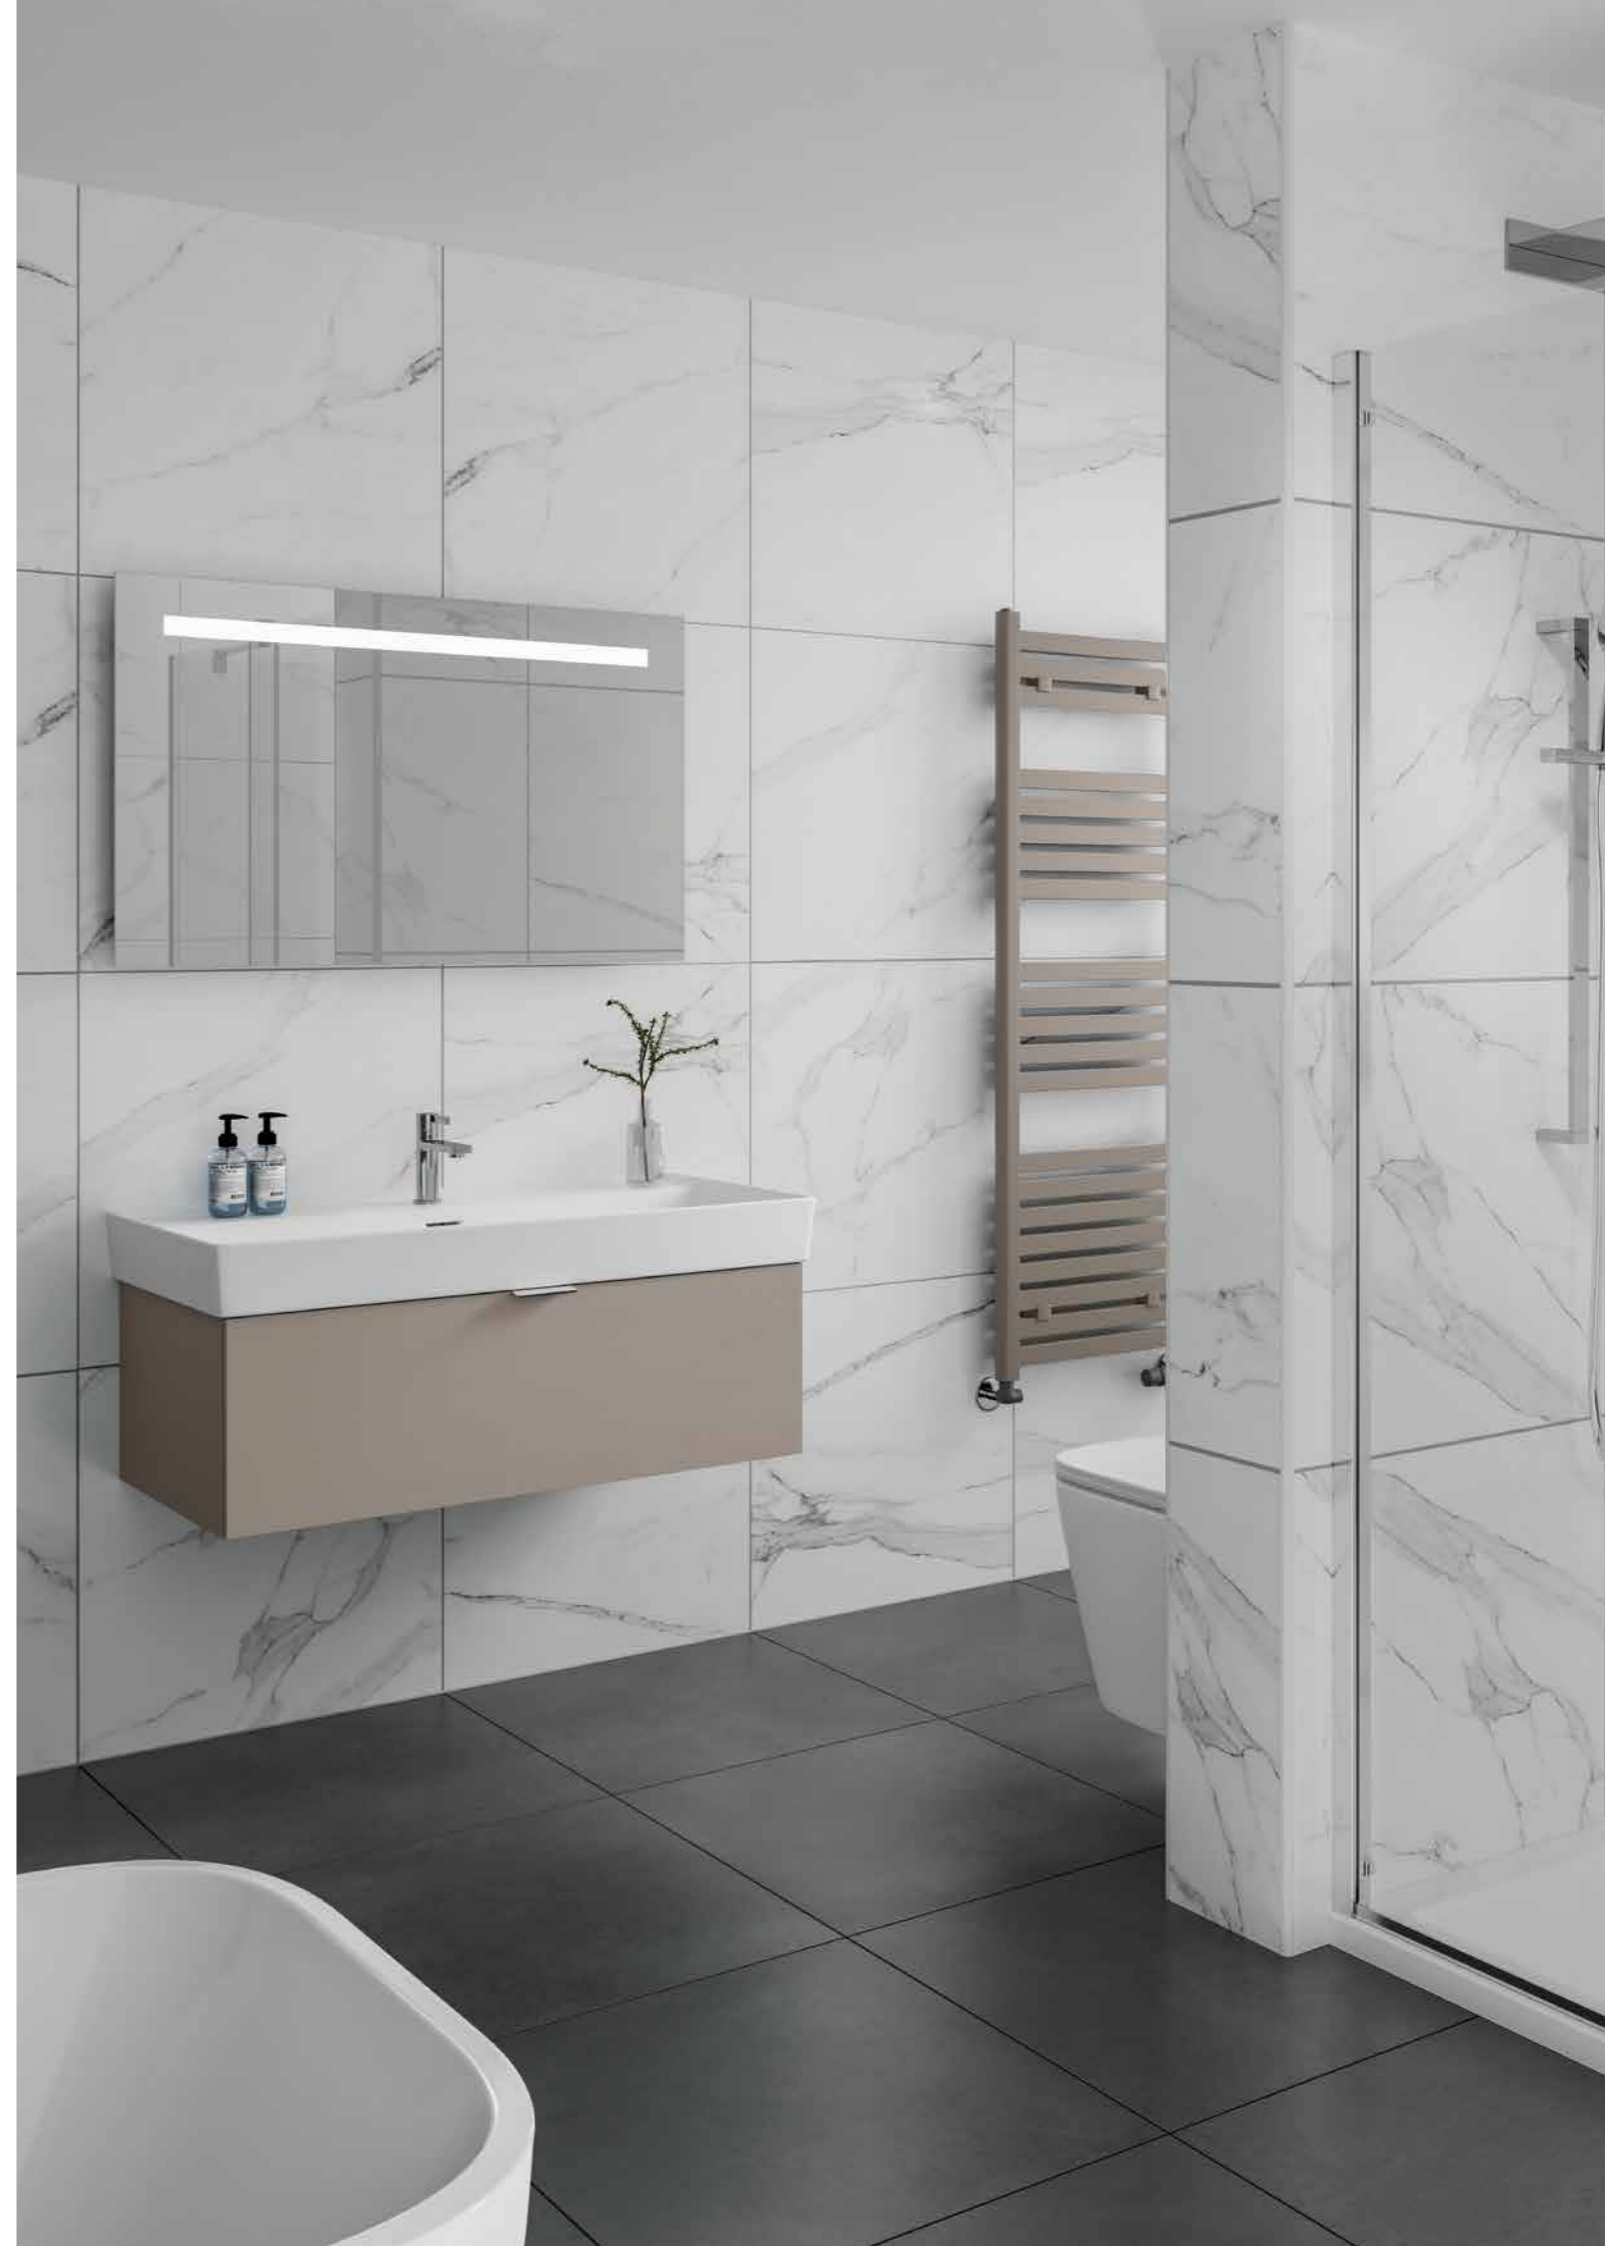

MODULAR FURNITURE

Modular furniture comprises of standalone items in either complementary or contrasting colours to create your perfect bathroom range. Within the modular section, you will find wall mounted and floor standing pieces.