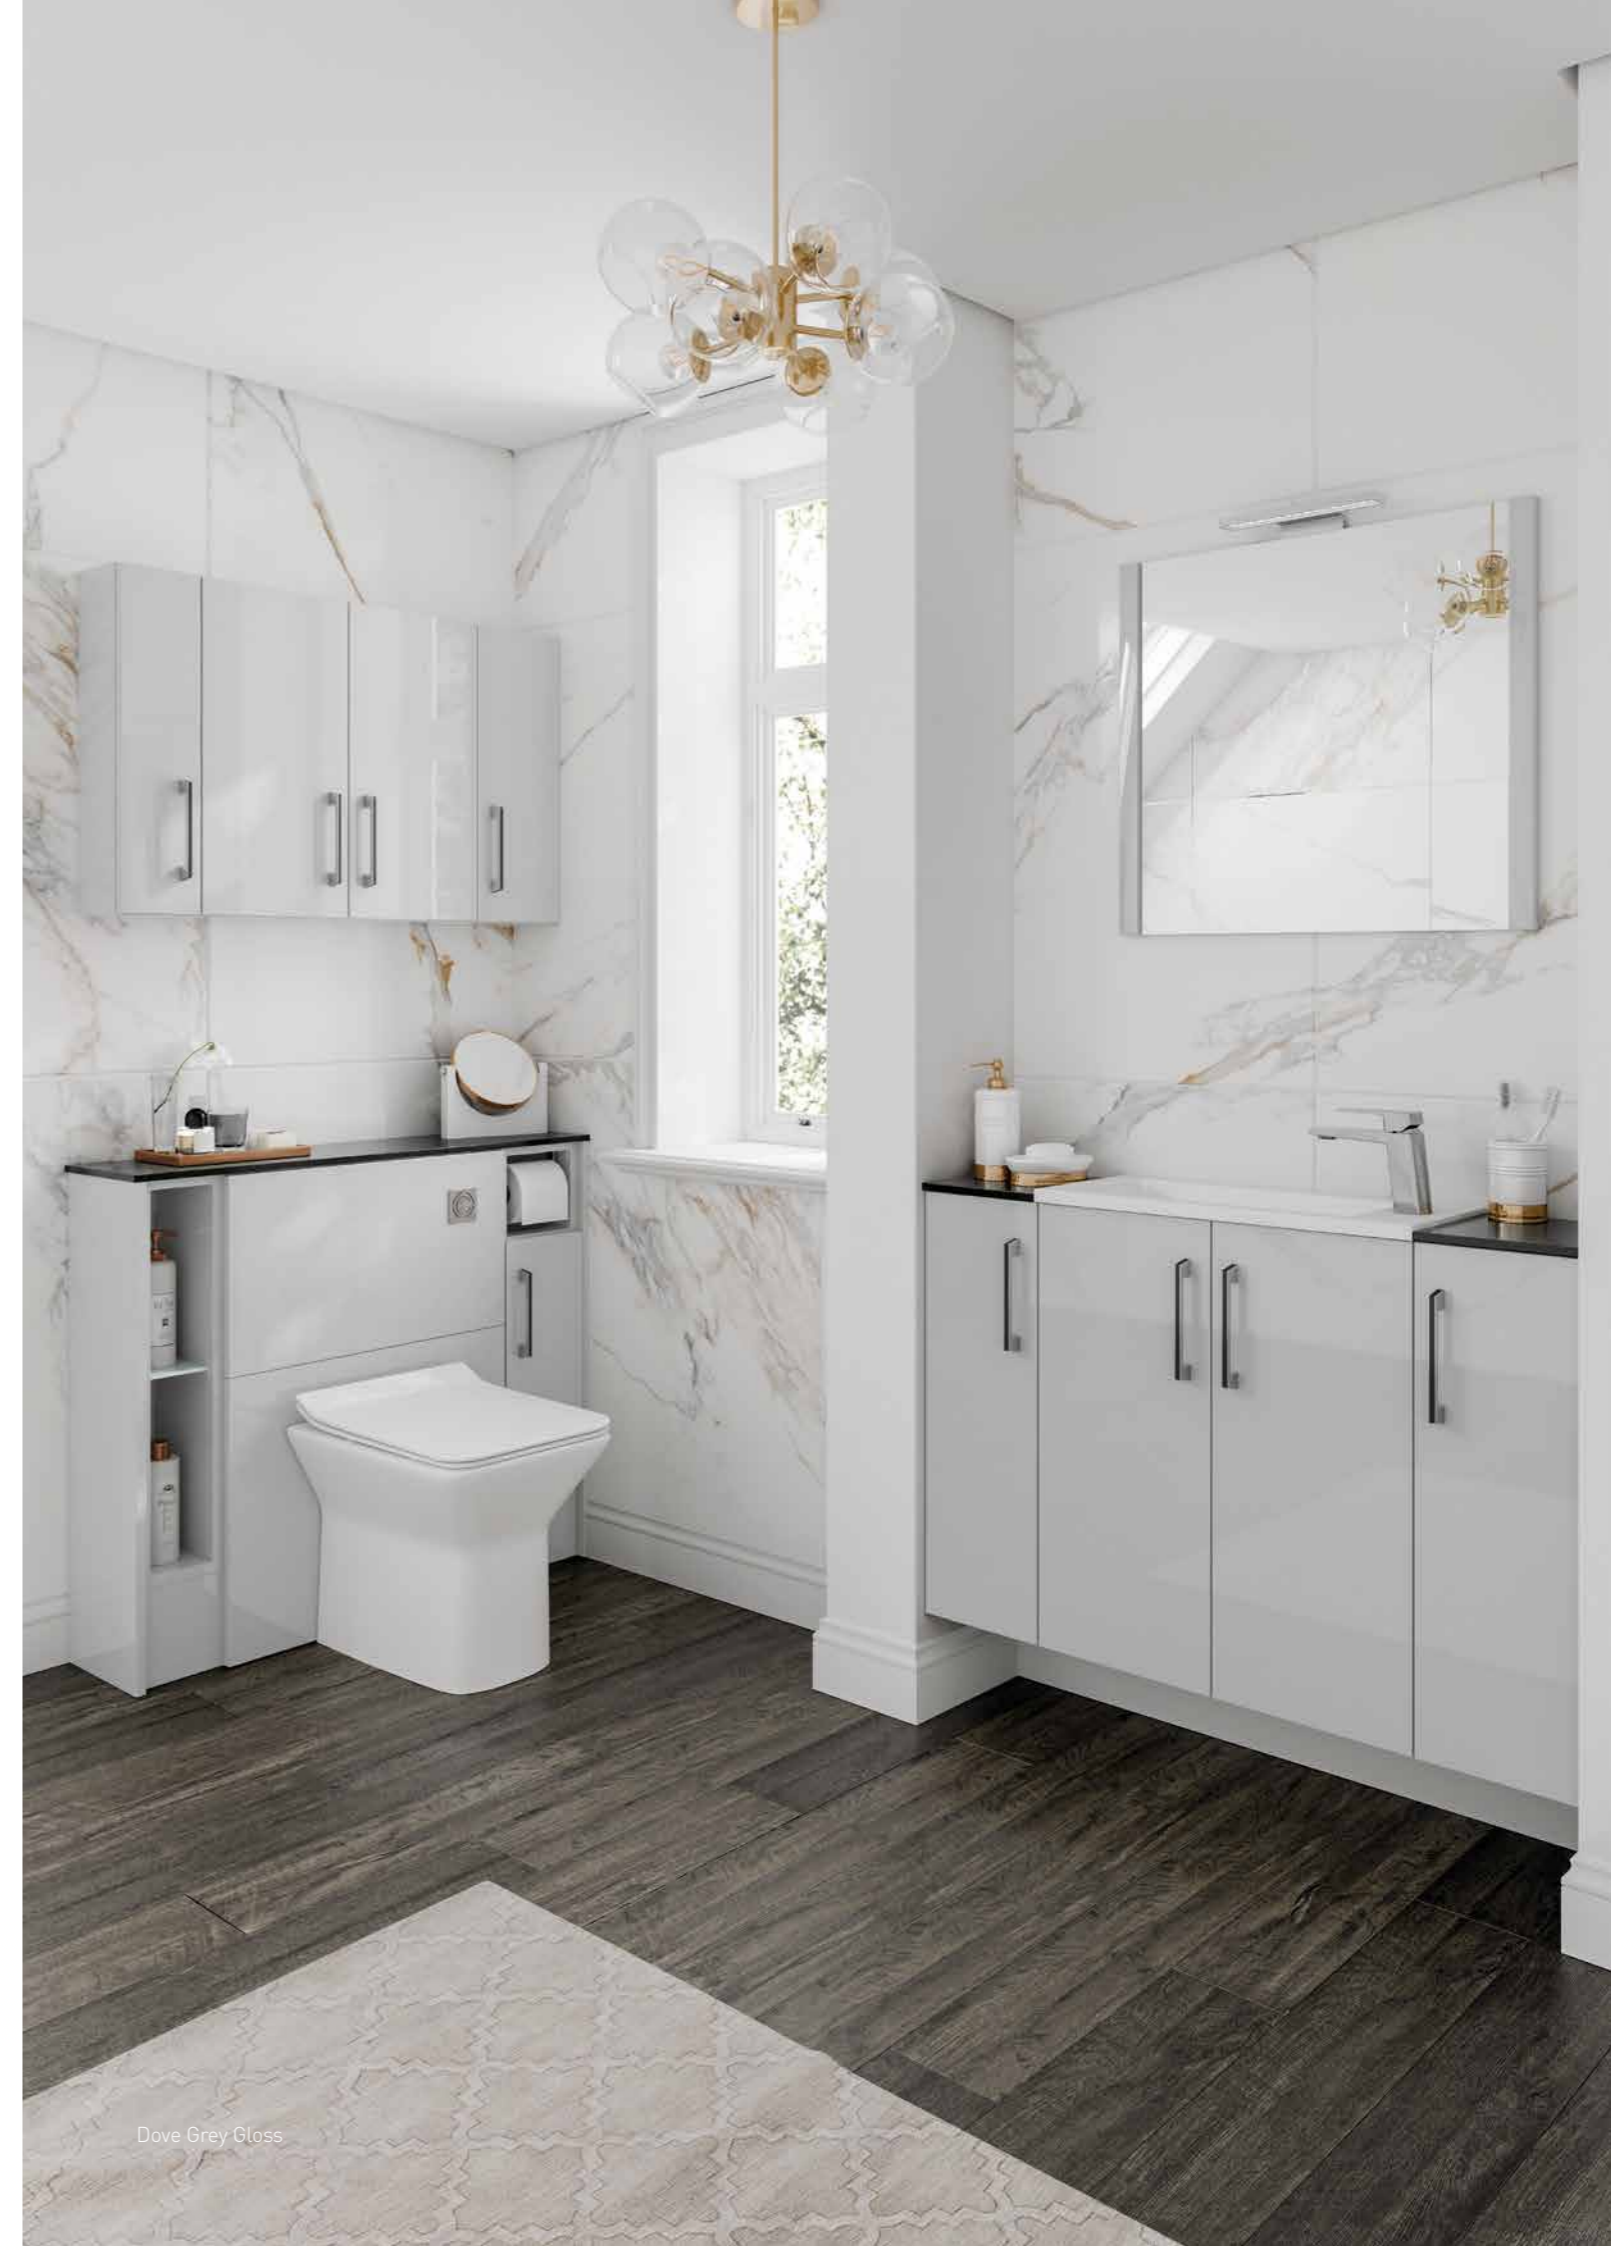

Dove Grey Gloss