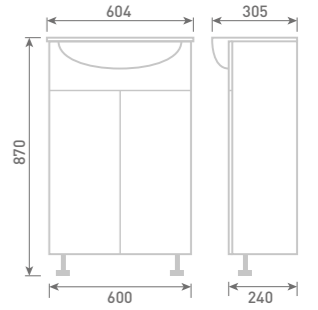

Unit Colour

Gloss White	FF101	£635
Dove Grey Gloss	FF102	£635
Cashmere Gloss	FF103	£635
Stone Matt	FF104	£635
Matt Fern	FF105	£635
Matt Graphite	FF107	£635
Carini Walnut	FF106	£635