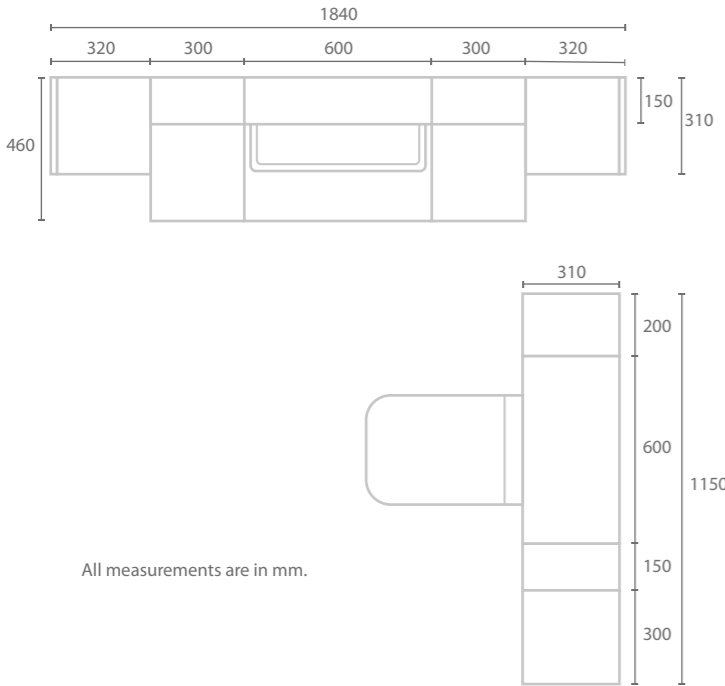

All measurements are in mm.

Nemi Basin

Tenbury Handle

Neo Quartz Worktop

Stone Matt

DEEP/STANDARD

To create this elegant design a combination of 310mm standard and 460mm deep units were used in Phoenix's stylish Matt Fern and with White Carrara solid surface worktops. The Buxton handle and Wye WC are a perfect accompaniment to the Sereno basin.