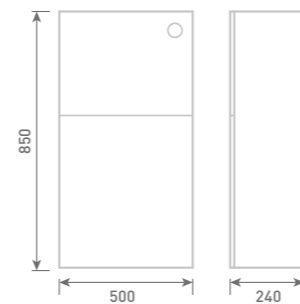

Gloss White	FF601	£357
Dove Grey Gloss	FF602	£357
Cashmere Gloss	FF603	£357
Stone Matt	FF604	£357
Matt Fern	FF605	£357
Matt Graphite	FF607	£357
Carini Walnut	FF606	£357