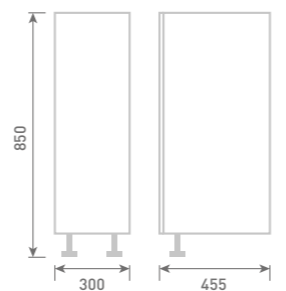

DEEP UNITS

Unit Colour

Gloss White	FF981	£567
Dove Grey Gloss	FF982	£567
Cashmere Gloss	FF983	£567
Stone Matt	FF984	£567
Matt Fern	FF985	£567
Matt Graphite	FF987	£567
Carini Walnut	FF986	£567

Gloss White	UF1075	£452
Dove Grey Gloss	UF2075	£452
Cashmere Gloss	UF3075	£452
Stone Matt	UF4075	£452
Matt Fern	UF5075	£452
Matt Graphite	UF7075	£452
Carini Walnut	UF6075	£452

Gloss White	UF1076	£310
Dove Grey Gloss	UF2076	£310
Cashmere Gloss	UF3076	£310
Stone Matt	UF4076	£310
Matt Fern	UF5076	£310
Matt Graphite	UF7076	£310
Carini Walnut	UF6076	£310

Gloss White	FF991	£614
Dove Grey Gloss	FF992	£614
Cashmere Gloss	FF993	£614
Stone Matt	FF994	£614
Matt Fern	FF995	£614
Matt Graphite	FF996	£614
Carini Walnut	FF997	£614

Gloss White	UF1077	£498
Dove Grey Gloss	UF2077	£498
Cashmere Gloss	UF3077	£498
Stone Matt	UF4077	£498
Matt Fern	UF5077	£498
Matt Graphite	UF7077	£498
Carini Walnut	UF6077	£498

Gloss White	UF1078	£338
Dove Grey Gloss	UF2078	£338
Cashmere Gloss	UF3078	£338
Stone Matt	UF4078	£338
Matt Fern	UF5078	£338
Matt Graphite	UF7078	£338
Carini Walnut	UF6078	£338

WALL MOUNTED UNITS

15 Single Door Wall Mounted Unit
W15 x H60 x D15

Unit Colour

Gloss White	UF1080	£178
Dove Grey Gloss	UF2080	£178
Cashmere Gloss	UF3080	£178
Stone Matt	UF4080	£178
Matt Fern	UF5080	£178
Matt Graphite	UF7080	£178
Carini Walnut	UF6080	£178

20 Single Door Wall Mounted Unit
W20 x H60 x D15

Gloss White	UF1081	£195
Dove Grey Gloss	UF2081	£195
Cashmere Gloss	UF3081	£195
Stone Matt	UF4081	£195
Matt Fern	UF5081	£195
Matt Graphite	UF7081	£195
Carini Walnut	UF6081	£195

30 Single Door Wall Mounted Unit
W30 x H60 x D15

Gloss White	UF1082	£223
Dove Grey Gloss	UF2082	£223
Cashmere Gloss	UF3082	£223
Stone Matt	UF4082	£223
Matt Fern	UF5082	£223
Matt Graphite	UF7082	£223
Carini Walnut	UF6082	£223