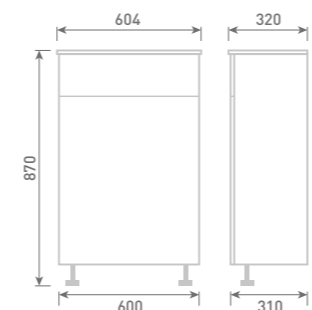

Gloss White	FF561	£584
Dove Grey Gloss	FF562	£584
Cashmere Gloss	FF563	£584
Stone Matt	FF564	£584
Matt Fern	FF565	£584
Matt Graphite	FF567	£584
Carini Walnut	FF566	£584