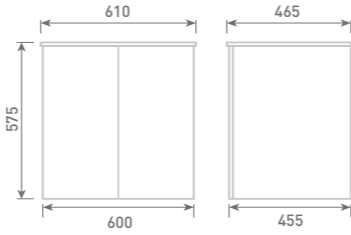

All units include handle and feet.

All units include handle and feet.

DEEP UNITS

60 Wall Mounted Basin Unit inc Elvo Basin
W60 x H57 x D45

Unit Colour

Gloss White	FF981	£567
Dove Grey Gloss	FF982	£567
Cashmere Gloss	FF983	£567
Stone Matt	FF984	£567
Matt Fern	FF985	£567
Matt Graphite	FF987	£567
Carini Walnut	FF986	£567