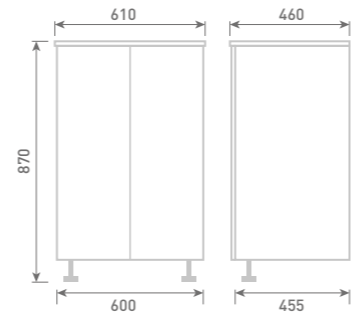

60 Full Height Twin Door Basin Unit inc Elvo Basin
W60 x H87 x D45

Gloss White	FF991	£614
Dove Grey Gloss	FF992	£614
Cashmere Gloss	FF993	£614
Stone Matt	FF994	£614
Matt Fern	FF995	£614
Matt Graphite	FF996	£614
Carini Walnut	FF997	£614