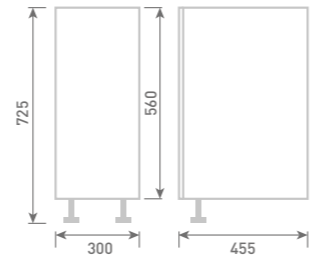

DEEP UNITS

Unit Colour

Gloss White	FF981	£567
Dove Grey Gloss	FF982	£567
Cashmere Gloss	FF983	£567
Stone Matt	FF984	£567
Matt Fern	FF985	£567
Matt Graphite	FF987	£567
Carini Walnut	FF986	£567

Gloss White	UF1075	£452
Dove Grey Gloss	UF2075	£452
Cashmere Gloss	UF3075	£452
Stone Matt	UF4075	£452
Matt Fern	UF5075	£452
Matt Graphite	UF7075	£452
Carini Walnut	UF6075	£452

Gloss White	UF1076	£310
Dove Grey Gloss	UF2076	£310
Cashmere Gloss	UF3076	£310
Stone Matt	UF4076	£310
Matt Fern	UF5076	£310
Matt Graphite	UF7076	£310
Carini Walnut	UF6076	£310

Gloss White	FF991	£614
Dove Grey Gloss	FF992	£614
Cashmere Gloss	FF993	£614
Stone Matt	FF994	£614
Matt Fern	FF995	£614
Matt Graphite	FF996	£614
Carini Walnut	FF997	£614

Gloss White	UF1077	£498
Dove Grey Gloss	UF2077	£498
Cashmere Gloss	UF3077	£498
Stone Matt	UF4077	£498
Matt Fern	UF5077	£498
Matt Graphite	UF7077	£498
Carini Walnut	UF6077	£498

Gloss White	UF1078	£338
Dove Grey Gloss	UF2078	£338
Cashmere Gloss	UF3078	£338
Stone Matt	UF4078	£338
Matt Fern	UF5078	£338
Matt Graphite	UF7078	£338
Carini Walnut	UF6078	£338

WALL MOUNTED UNITS

15 Single Door Wall Mounted Unit
W15 x H60 x D15

Unit Colour

Gloss White	UF1080	£178
Dove Grey Gloss	UF2080	£178
Cashmere Gloss	UF3080	£178
Stone Matt	UF4080	£178
Matt Fern	UF5080	£178
Matt Graphite	UF7080	£178
Carini Walnut	UF6080	£178

20 Single Door Wall Mounted Unit
W20 x H60 x D15

Gloss White	UF1081	£195
Dove Grey Gloss	UF2081	£195
Cashmere Gloss	UF3081	£195
Stone Matt	UF4081	£195
Matt Fern	UF5081	£195
Matt Graphite	UF7081	£195
Carini Walnut	UF6081	£195

30 Single Door Wall Mounted Unit
W30 x H60 x D15

Gloss White	UF1082	£223
Dove Grey Gloss	UF2082	£223
Cashmere Gloss	UF3082	£223
Stone Matt	UF4082	£223
Matt Fern	UF5082	£223
Matt Graphite	UF7082	£223
Carini Walnut	UF6082	£223