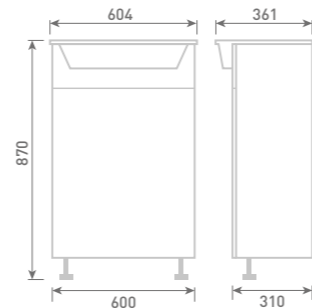

Gloss White	FF541	£652
Dove Grey Gloss	FF542	£652
Cashmere Gloss	FF543	£652
Stone Matt	FF544	£652
Matt Fern	FF545	£652
Matt Graphite	FF547	£652
Carini Walnut	FF546	£652