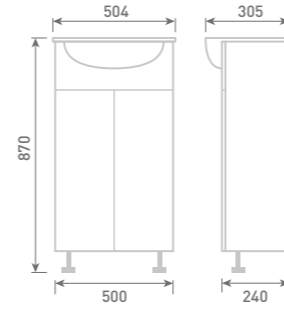

Unit Colour

Gloss White	FF021	£580
Dove Grey Gloss	FF022	£580
Cashmere Gloss	FF023	£580
Stone Matt	FF024	£580
Matt Fern	FF025	£580
Matt Graphite	FF027	£580
Carini Walnut	FF026	£580