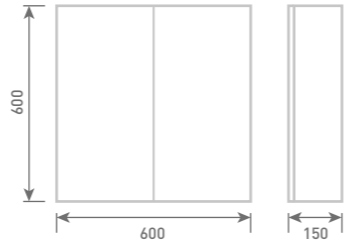

MIRRORED CABINETS & LED MIRRORS

50 Mirrored Cabinet

W50 x H60 x D15
• Glass Shelf

Unit Colour

Gloss White	UF1090	£333
Dove Grey Gloss	UF2090	£333
Cashmere Gloss	UF3090	£333
Stone Matt	UF4090	£333
Matt Fern	UF5090	£333
Matt Graphite	UF7090	£333
Carini Walnut	UF6090	£333

60 Mirrored Cabinet

W60 x H60 x D15
• Glass Shelf

Gloss White	UF1091	£380
Dove Grey Gloss	UF2091	£380
Cashmere Gloss	UF3091	£380
Stone Matt	UF4091	£380
Matt Fern	UF5091	£380
Matt Graphite	UF7091	£380
Carini Walnut	UF6091	£380

40 Framed Mirror

W40 x H60 x D1.8

Gloss White	UF1095	£110
Dove Grey Gloss	UF2095	£110
Cashmere Gloss	UF3095	£110
Stone Matt	UF4095	£110
Matt Fern	UF5095	£110
Matt Graphite	UF7095	£110
Carini Walnut	UF6095	£110

50 Framed Mirror

W50 x H60 x D1.8

Gloss White	UF1096	£131
Dove Grey Gloss	UF2096	£131
Cashmere Gloss	UF3096	£131
Stone Matt	UF4096	£131
Matt Fern	UF5096	£131
Matt Graphite	UF7096	£131
Carini Walnut	UF6096	£131

60 Framed Mirror

W60 x H60 x D1.8

Gloss White	UF1097	£140
Dove Grey Gloss	UF2097	£140
Cashmere Gloss	UF3097	£140
Stone Matt	UF4097	£140
Matt Fern	UF5097	£140
Matt Graphite	UF7097	£140
Carini Walnut	UF6097	£140

120 Framed Mirror

W120 x H60 x D1.8

Gloss White	UF1098	£254
Dove Grey Gloss	UF2098	£254
Cashmere Gloss	UF3098	£254
Stone Matt	UF4098	£254
Matt Fern	UF5098	£254
Matt Graphite	UF7098	£254
Carini Walnut	UF6098	£254

STEP 3 Choose Your Additions

Choose Your Standard Plinth

To enhance your design, select from the Phoenix range of plinths, corner posts, fillers, cladding panels or bath panels.