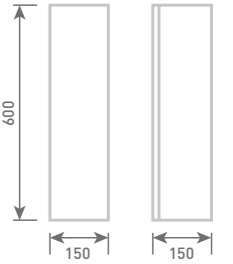

WALL MOUNTED UNITS

15 Single Door Wall Mounted Unit
W15 x H60 x D15

Unit Colour

Gloss White	UF1080	£178
Dove Grey Gloss	UF2080	£178
Cashmere Gloss	UF3080	£178
Stone Matt	UF4080	£178
Matt Fern	UF5080	£178
Matt Graphite	UF7080	£178
Carini Walnut	UF6080	£178