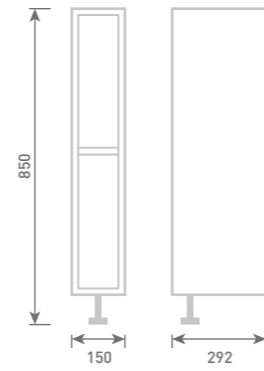

STANDARD BASE UNITS

15 Open Shelf Base Unit
W15 x H85 x D29
• Glass Shelf

Unit Colour

Gloss White	UF1060	£173
Dove Grey Gloss	UF2060	£173
Cashmere Gloss	UF3060	£173
Stone Matt	UF4060	£173
Matt Fern	UF5060	£173
Matt Graphite	UF7060	£173
Carini Walnut	UF6060	£173

STANDARD BASE UNITS

30 Single Door Base Unit
W30 x H85 x D31

Unit Colour

Gloss White	UF1064	£321
Dove Grey Gloss	UF2064	£321
Cashmere Gloss	UF3064	£321
Stone Matt	UF4064	£321
Matt Fern	UF5064	£321
Matt Graphite	UF7064	£321
Carini Walnut	UF6064	£321

15 Single Door Base Unit
W15 x H85 x D31

Gloss White	UF1061	£241
Dove Grey Gloss	UF2061	£241
Cashmere Gloss	UF3061	£241
Stone Matt	UF4061	£241
Matt Fern	UF5061	£241
Matt Graphite	UF7061	£241
Carini Walnut	UF6061	£241

30 Twin Drawer Base Unit
W30 x H85 x D31

Gloss White	UF1065	£498
Dove Grey Gloss	UF2065	£498
Cashmere Gloss	UF3065	£498
Stone Matt	UF4065	£498
Matt Fern	UF5065	£498
Matt Graphite	UF7065	£498
Carini Walnut	UF6065	£498

20 Single Door Base Unit
W20 x H85 x D31

Gloss White	UF1062	£281
Dove Grey Gloss	UF2062	£281
Cashmere Gloss	UF3062	£281
Stone Matt	UF4062	£281
Matt Fern	UF5062	£281
Matt Graphite	UF7062	£281
Carini Walnut	UF6062	£281

30 Twin Door Tall Base Unit
W30 x H190 x D31
• 3 Shelves

Gloss White	UF1066	£624
Dove Grey Gloss	UF2066	£624
Cashmere Gloss	UF3066	£624
Stone Matt	UF4066	£624
Matt Fern	UF5066	£624
Matt Graphite	UF7066	£624
Carini Walnut	UF6066	£624

20 Tissue Base Unit
W20 x H85 x D31
• Includes Roll Holder

Gloss White	UF1063	£299
Dove Grey Gloss	UF2063	£299
Cashmere Gloss	UF3063	£299
Stone Matt	UF4063	£299
Matt Fern	UF5063	£299
Matt Graphite	UF7063	£299
Carini Walnut	UF6063	£299

All units include handle and feet.

All units include handle and feet.