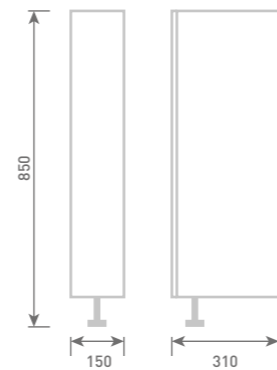

STANDARD BASE UNITS

15 Open Shelf Base Unit
W15 x H85 x D29
• Glass Shelf

Unit Colour

Gloss White	UF1060	£173
Dove Grey Gloss	UF2060	£173
Cashmere Gloss	UF3060	£173
Stone Matt	UF4060	£173
Matt Fern	UF5060	£173
Matt Graphite	UF7060	£173
Carini Walnut	UF6060	£173

STANDARD BASE UNITS

30 Single Door Base Unit
W30 x H85 x D31

Unit Colour

Gloss White	UF1064	£321
Dove Grey Gloss	UF2064	£321
Cashmere Gloss	UF3064	£321
Stone Matt	UF4064	£321
Matt Fern	UF5064	£321
Matt Graphite	UF7064	£321
Carini Walnut	UF6064	£321

15 Single Door Base Unit
W15 x H85 x D31

Gloss White	UF1061	£241
Dove Grey Gloss	UF2061	£241
Cashmere Gloss	UF3061	£241
Stone Matt	UF4061	£241
Matt Fern	UF5061	£241
Matt Graphite	UF7061	£241
Carini Walnut	UF6061	£241

30 Twin Drawer Base Unit
W30 x H85 x D31

Gloss White	UF1065	£498
Dove Grey Gloss	UF2065	£498
Cashmere Gloss	UF3065	£498
Stone Matt	UF4065	£498
Matt Fern	UF5065	£498
Matt Graphite	UF7065	£498
Carini Walnut	UF6065	£498

20 Single Door Base Unit
W20 x H85 x D31

Gloss White	UF1062	£281
Dove Grey Gloss	UF2062	£281
Cashmere Gloss	UF3062	£281
Stone Matt	UF4062	£281
Matt Fern	UF5062	£281
Matt Graphite	UF7062	£281
Carini Walnut	UF6062	£281

30 Twin Door Tall Base Unit
W30 x H190 x D31
• 3 Shelves

Gloss White	UF1066	£624
Dove Grey Gloss	UF2066	£624
Cashmere Gloss	UF3066	£624
Stone Matt	UF4066	£624
Matt Fern	UF5066	£624
Matt Graphite	UF7066	£624
Carini Walnut	UF6066	£624

20 Tissue Base Unit
W20 x H85 x D31
• Includes Roll Holder

Gloss White	UF1063	£299
Dove Grey Gloss	UF2063	£299
Cashmere Gloss	UF3063	£299
Stone Matt	UF4063	£299
Matt Fern	UF5063	£299
Matt Graphite	UF7063	£299
Carini Walnut	UF6063	£299

All units include handle and feet.

All units include handle and feet.