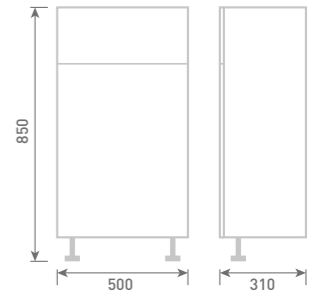

Gloss White	FF401	£426
Dove Grey Gloss	FF402	£426
Cashmere Gloss	FF403	£426
Stone Matt	FF404	£426
Matt Fern	FF405	£426
Matt Graphite	FF407	£426
Carini Walnut	FF406	£426