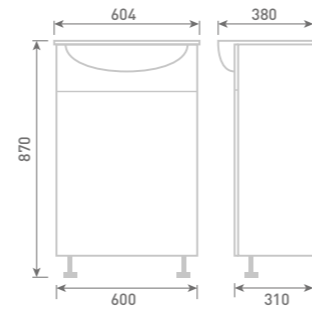

Gloss White	FF521	£670
Dove Grey Gloss	FF522	£670
Cashmere Gloss	FF523	£670
Stone Matt	FF524	£670
Matt Fern	FF525	£670
Matt Graphite	FF527	£670
Carini Walnut	FF526	£670