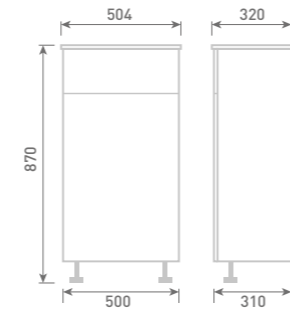

Gloss White	FF461	£528
Dove Grey Gloss	FF462	£528
Cashmere Gloss	FF463	£528
Stone Matt	FF464	£528
Matt Fern	FF465	£528
Matt Graphite	FF467	£528
Carini Walnut	FF466	£528