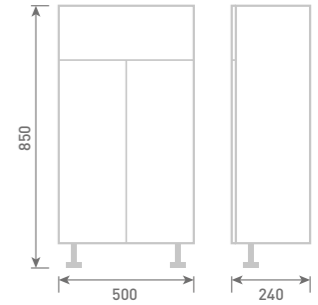

Unit Colour

Gloss White	FF001	£350
Dove Grey Gloss	FF002	£350
Cashmere Gloss	FF003	£350
Stone Matt	FF004	£350
Matt Fern	FF005	£350
Matt Graphite	FF007	£350
Carini Walnut	FF006	£350