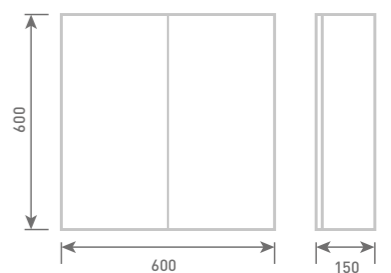

60 Twin Door Wall Mounted Unit
W60 x H60 x D15

Gloss White	UF1084	£337
Dove Grey Gloss	UF2084	£337
Cashmere Gloss	UF3084	£337
Stone Matt	UF4084	£337
Matt Fern	UF5084	£337
Matt Graphite	UF7084	£337
Carini Walnut	UF6084	£337