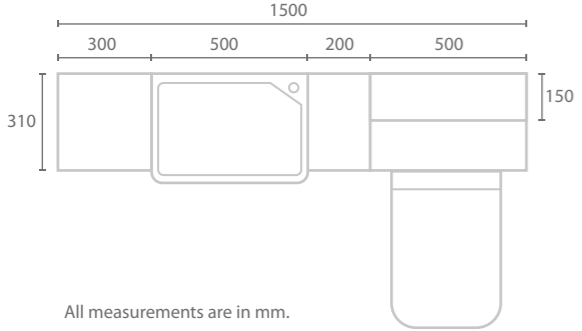

STANDARD WALL MOUNTED

This modern bathroom design was created using the Arno basin with 310mm standard depth Gloss White wall-mounted units. Elegantly paired with Lunar Grey solid surface worktops, the Askern handles and Lune WC finish off the design perfectly.

Code	Qty	Description
FF241	1	500 x 310 Standard Twin Door Basin Unit & Arno Basin
UF1065	1	300 x 310 Standard Twin Drawer Base Unit
UF1063	1	200 x 310 Standard Tissue Base Unit
FF801	1	500 x 310 Standard BTW Unit inc Concealed Cistern
MN044	1	Lune Comfort Height Back to Wall WC inc Soft Close Seat
UF1083	1	500 x 150 Twin Door Wall Unit
UF1097	1	600 Framed Mirror
FL04	1	Mirror Light
WT085LG	1	1004 x 315 Worktop - Lunar Grey

Arno Basin