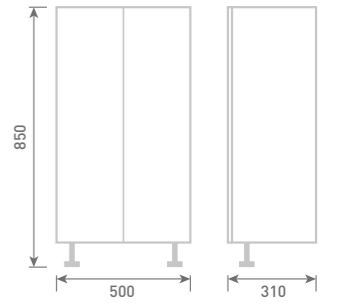

Gloss White	UF1042	£412
Dove Grey Gloss	UF2042	£412
Cashmere Gloss	UF3042	£412
Stone Matt	UF4042	£412
Matt Fern	UF5042	£412
Matt Graphite	UF7042	£412
Carini Walnut	UF6042	£412