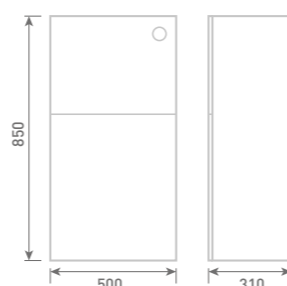

50 Back to Wall Unit inc Concealed Cistern
W50 x H85 x D31
• 3/6L Flush Cistern

Gloss White	FF801	£375
Dove Grey Gloss	FF802	£375
Cashmere Gloss	FF803	£375
Stone Matt	FF804	£375
Matt Fern	FF805	£375
Matt Graphite	FF807	£375
Carini Walnut	FF806	£375