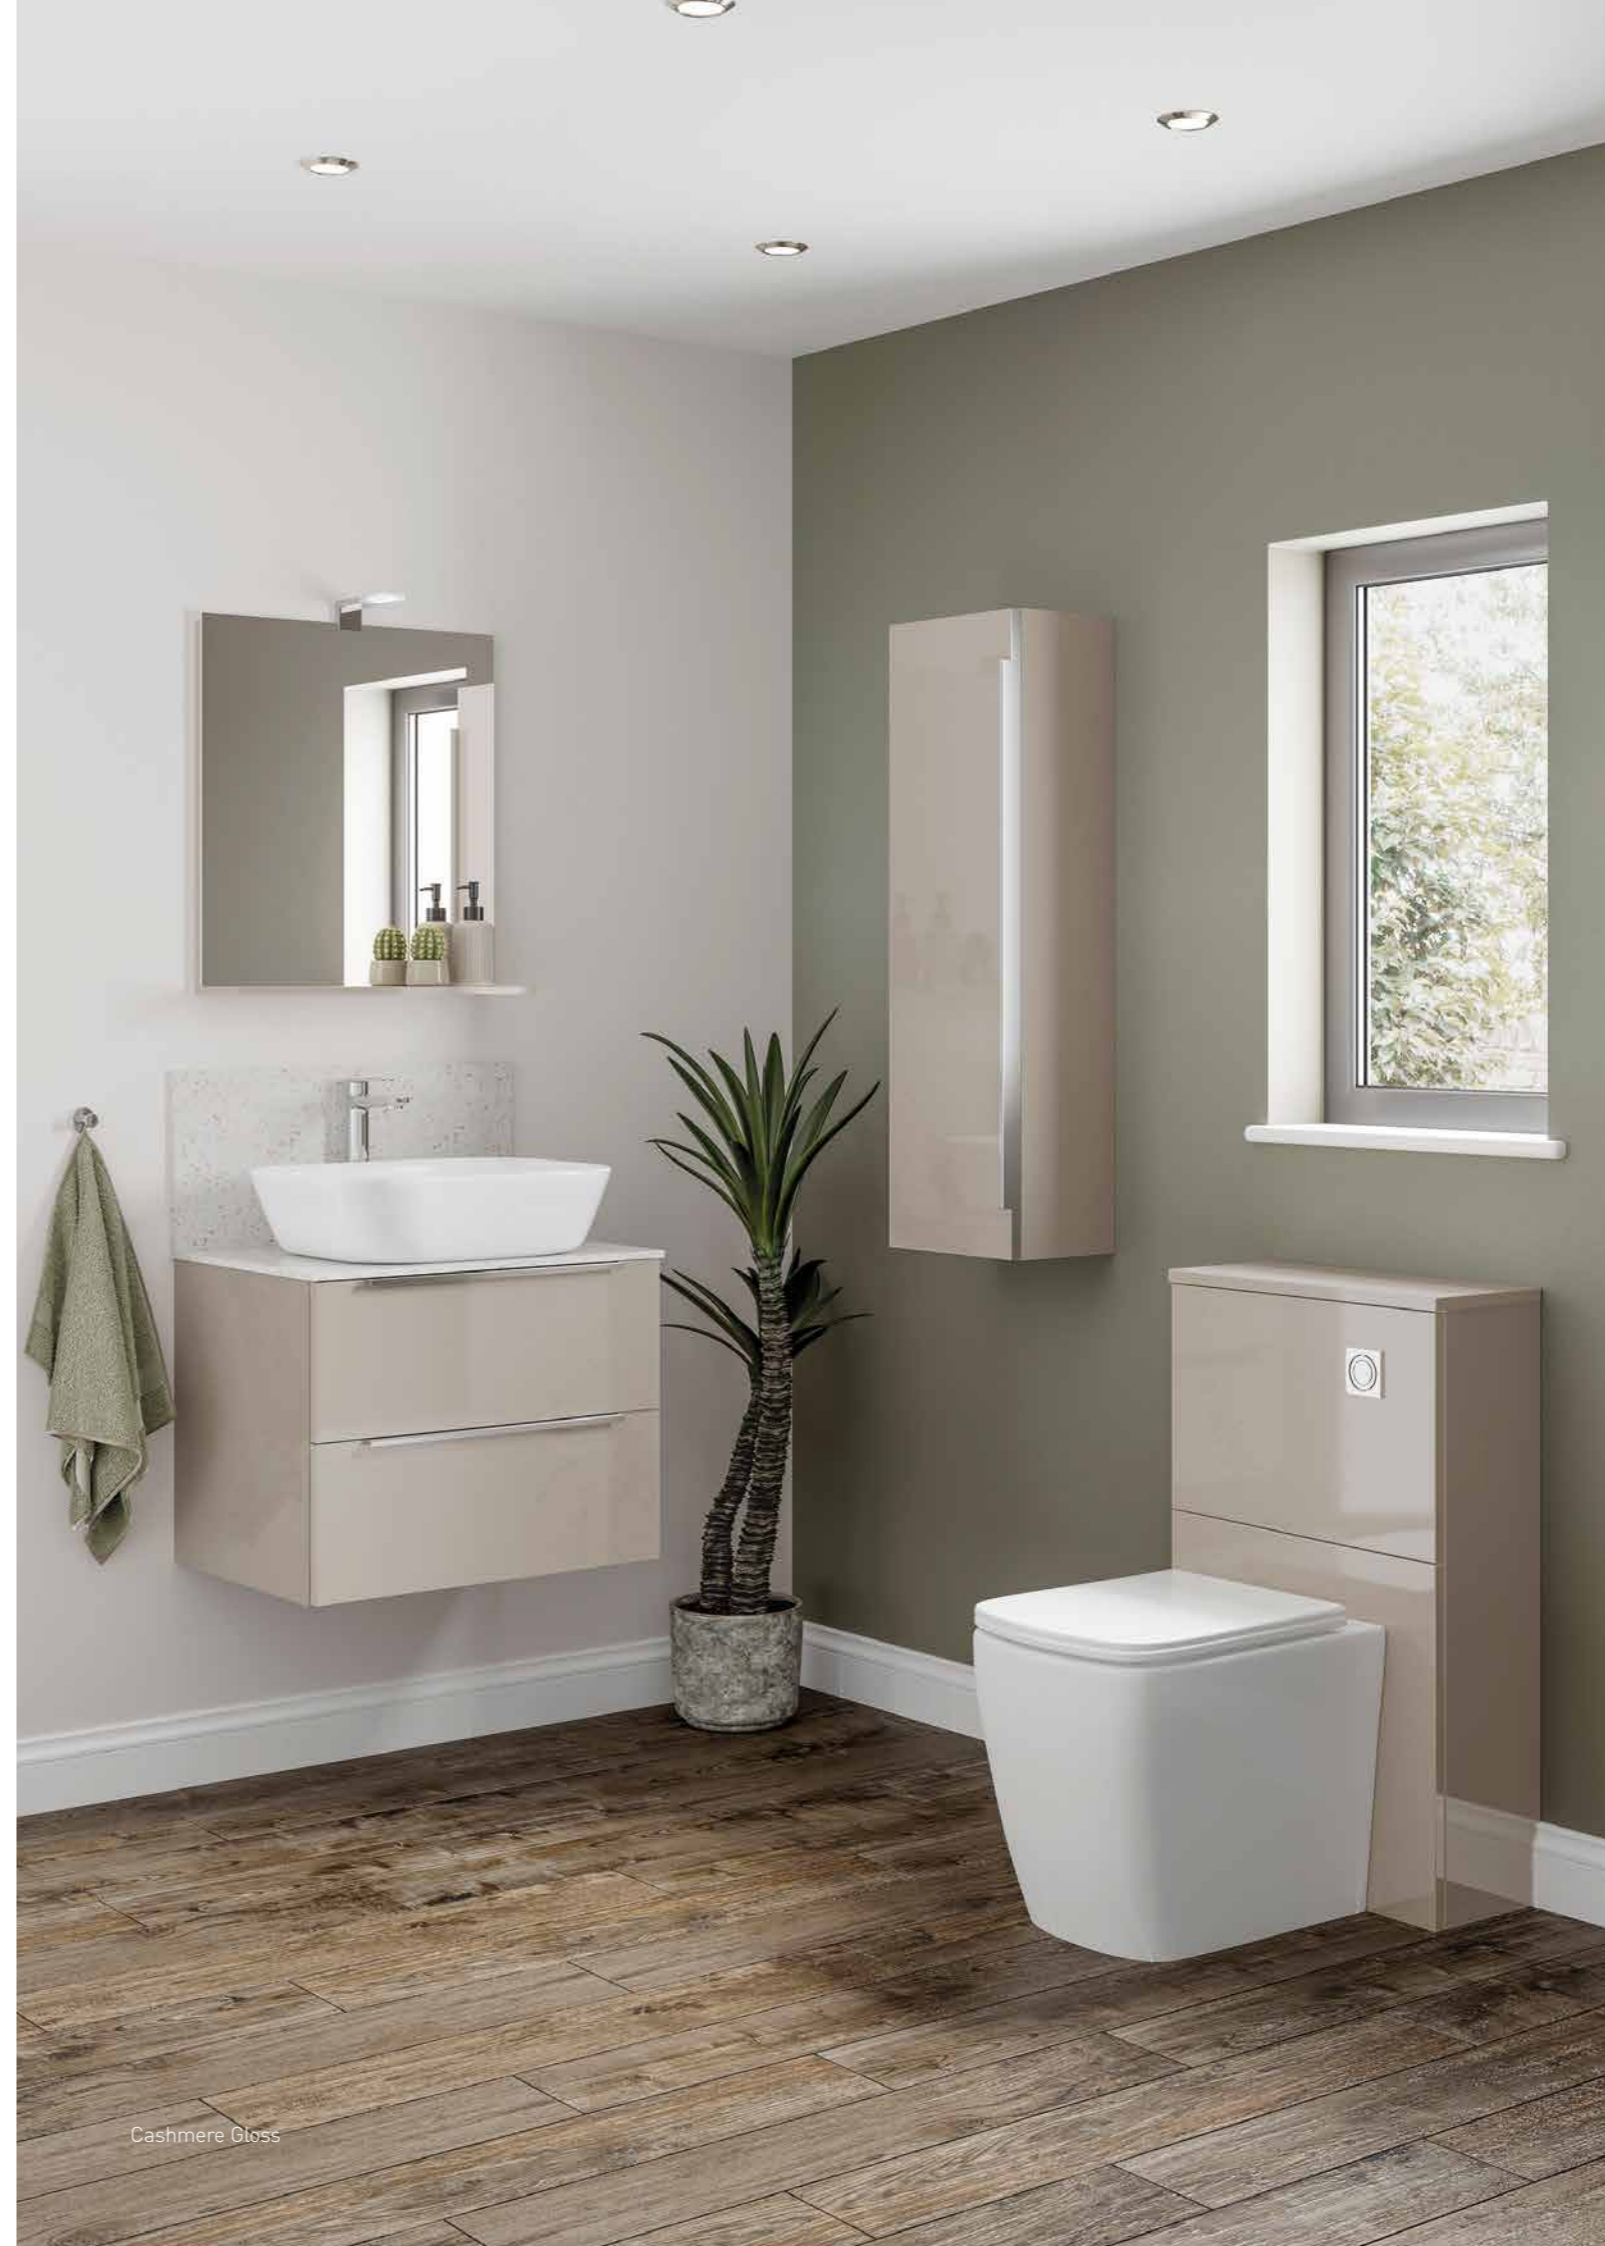

Three contemporary high gloss colour options finishes really let the beauty of the I-Zone range shine.

Dove Grey Gloss

Cashmere Gloss

I-ZONE

Don't hide away

With fully extendable twin drawers, the I-Zone furniture gives you exceptional storage space, and for those items you don't want to hide, the I-Zone illuminated mirror and shelf let's you showcase their true beauty.