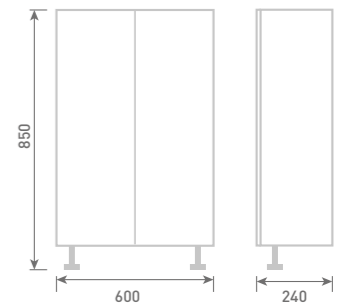

60 Full Height Twin Door Base Unit

W60 x H85 x D24

Gloss White	UF1004	£374
Dove Grey Gloss	UF2004	£374
Cashmere Gloss	UF3004	£374
Stone Matt	UF4004	£374
Matt Fern	UF5004	£374
Matt Graphite	UF7004	£374
Carini Walnut	UF6004	£374