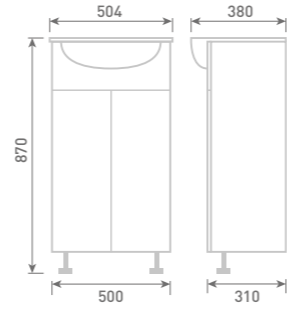

Unit Colour

Gloss White	FF221	£596
Dove Grey Gloss	FF222	£596
Cashmere Gloss	FF223	£596
Stone Matt	FF224	£596
Matt Fern	FF225	£596
Matt Graphite	FF227	£596
Carini Walnut	FF226	£596