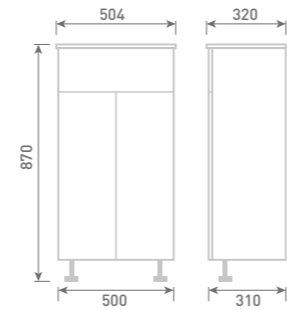

Gloss White	FF261	£506
Dove Grey Gloss	FF262	£506
Cashmere Gloss	FF263	£506
Stone Matt	FF264	£506
Matt Fern	FF265	£506
Matt Graphite	FF267	£506
Carini Walnut	FF266	£506