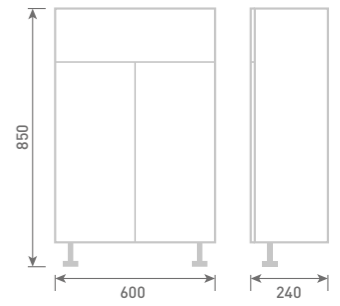

Gloss White	FF081	£374
Dove Grey Gloss	FF082	£374
Cashmere Gloss	FF083	£374
Stone Matt	FF084	£374
Matt Fern	FF085	£374
Matt Graphite	FF087	£374
Carini Walnut	FF086	£374