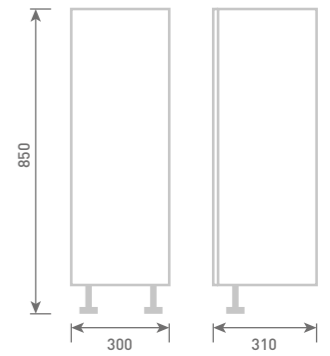

STANDARD BASE UNITS

15 Open Shelf Base Unit
W15 x H85 x D29
• Glass Shelf

Unit Colour

Gloss White	UF1060	£173
Dove Grey Gloss	UF2060	£173
Cashmere Gloss	UF3060	£173
Stone Matt	UF4060	£173
Matt Fern	UF5060	£173
Matt Graphite	UF7060	£173
Carini Walnut	UF6060	£173

STANDARD BASE UNITS

30 Single Door Base Unit
W30 x H85 x D31

Unit Colour

Gloss White	UF1064	£321
Dove Grey Gloss	UF2064	£321
Cashmere Gloss	UF3064	£321
Stone Matt	UF4064	£321
Matt Fern	UF5064	£321
Matt Graphite	UF7064	£321
Carini Walnut	UF6064	£321

15 Single Door Base Unit
W15 x H85 x D31

Gloss White	UF1061	£241
Dove Grey Gloss	UF2061	£241
Cashmere Gloss	UF3061	£241
Stone Matt	UF4061	£241
Matt Fern	UF5061	£241
Matt Graphite	UF7061	£241
Carini Walnut	UF6061	£241

30 Twin Drawer Base Unit
W30 x H85 x D31

Gloss White	UF1065	£498
Dove Grey Gloss	UF2065	£498
Cashmere Gloss	UF3065	£498
Stone Matt	UF4065	£498
Matt Fern	UF5065	£498
Matt Graphite	UF7065	£498
Carini Walnut	UF6065	£498

20 Single Door Base Unit
W20 x H85 x D31

Gloss White	UF1062	£281
Dove Grey Gloss	UF2062	£281
Cashmere Gloss	UF3062	£281
Stone Matt	UF4062	£281
Matt Fern	UF5062	£281
Matt Graphite	UF7062	£281
Carini Walnut	UF6062	£281

30 Twin Door Tall Base Unit
W30 x H190 x D31
• 3 Shelves

Gloss White	UF1066	£624
Dove Grey Gloss	UF2066	£624
Cashmere Gloss	UF3066	£624
Stone Matt	UF4066	£624
Matt Fern	UF5066	£624
Matt Graphite	UF7066	£624
Carini Walnut	UF6066	£624

20 Tissue Base Unit
W20 x H85 x D31
• Includes Roll Holder

Gloss White	UF1063	£299
Dove Grey Gloss	UF2063	£299
Cashmere Gloss	UF3063	£299
Stone Matt	UF4063	£299
Matt Fern	UF5063	£299
Matt Graphite	UF7063	£299
Carini Walnut	UF6063	£299

All units include handle and feet.

All units include handle and feet.