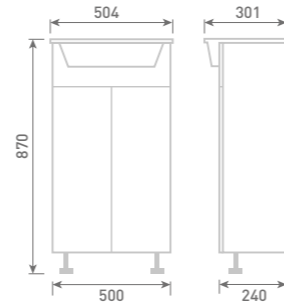

Gloss White	FF041	£562
Dove Grey Gloss	FF042	£562
Cashmere Gloss	FF043	£562
Stone Matt	FF044	£562
Matt Fern	FF045	£562
Matt Graphite	FF047	£562
Carini Walnut	FF046	£562