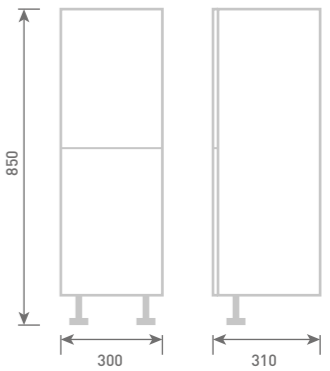

STANDARD BASE UNITS

15 Open Shelf Base Unit
W15 x H85 x D29
• Glass Shelf

Unit Colour

Gloss White	UF1060	£173
Dove Grey Gloss	UF2060	£173
Cashmere Gloss	UF3060	£173
Stone Matt	UF4060	£173
Matt Fern	UF5060	£173
Matt Graphite	UF7060	£173
Carini Walnut	UF6060	£173

STANDARD BASE UNITS

30 Single Door Base Unit
W30 x H85 x D31

Unit Colour

Gloss White	UF1064	£321
Dove Grey Gloss	UF2064	£321
Cashmere Gloss	UF3064	£321
Stone Matt	UF4064	£321
Matt Fern	UF5064	£321
Matt Graphite	UF7064	£321
Carini Walnut	UF6064	£321

15 Single Door Base Unit
W15 x H85 x D31

Gloss White	UF1061	£241
Dove Grey Gloss	UF2061	£241
Cashmere Gloss	UF3061	£241
Stone Matt	UF4061	£241
Matt Fern	UF5061	£241
Matt Graphite	UF7061	£241
Carini Walnut	UF6061	£241

30 Twin Drawer Base Unit
W30 x H85 x D31

Gloss White	UF1065	£498
Dove Grey Gloss	UF2065	£498
Cashmere Gloss	UF3065	£498
Stone Matt	UF4065	£498
Matt Fern	UF5065	£498
Matt Graphite	UF7065	£498
Carini Walnut	UF6065	£498

20 Single Door Base Unit
W20 x H85 x D31

Gloss White	UF1062	£281
Dove Grey Gloss	UF2062	£281
Cashmere Gloss	UF3062	£281
Stone Matt	UF4062	£281
Matt Fern	UF5062	£281
Matt Graphite	UF7062	£281
Carini Walnut	UF6062	£281

30 Twin Door Tall Base Unit
W30 x H190 x D31
• 3 Shelves

Gloss White	UF1066	£624
Dove Grey Gloss	UF2066	£624
Cashmere Gloss	UF3066	£624
Stone Matt	UF4066	£624
Matt Fern	UF5066	£624
Matt Graphite	UF7066	£624
Carini Walnut	UF6066	£624

20 Tissue Base Unit
W20 x H85 x D31
• Includes Roll Holder

Gloss White	UF1063	£299
Dove Grey Gloss	UF2063	£299
Cashmere Gloss	UF3063	£299
Stone Matt	UF4063	£299
Matt Fern	UF5063	£299
Matt Graphite	UF7063	£299
Carini Walnut	UF6063	£299

All units include handle and feet.

All units include handle and feet.