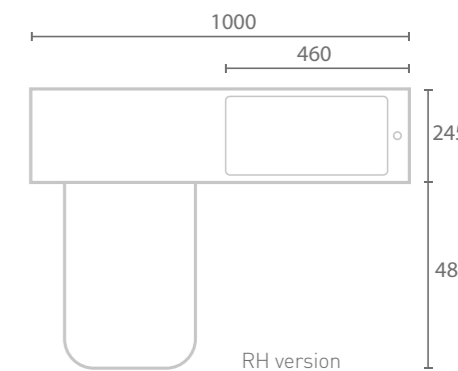

Style I-Suite

W100 x H85 x D25

- Basin unit
- Soft close doors
- WC unit
- 3/6L flush concealed cistern
- One piece basin/WC top
- Style BTW pan & soft close seat
- Reversible handing
- Matching bath panels & wall units