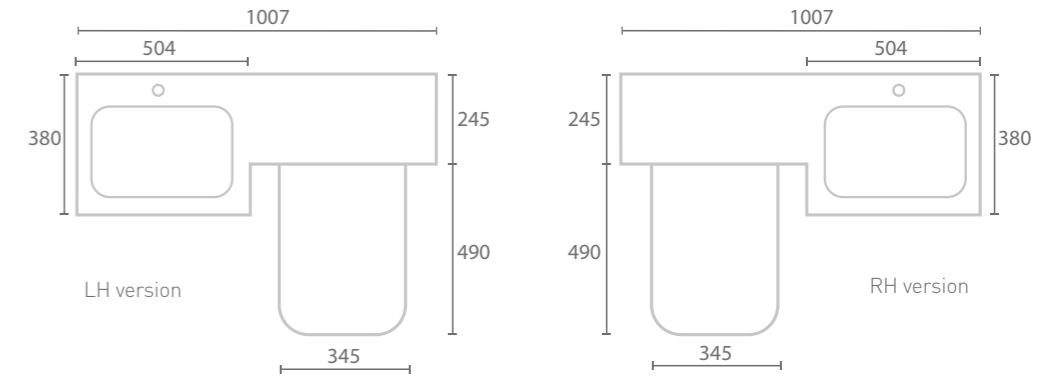

STYLE L-SUITE

Style L-Suite

W100 x H85 x D38/D25

- Basin unit
- WC unit
- One piece basin/WC top
- 3/6L flush concealed cistern
- Style rimless BTW pan & soft close seat
- Matching bath panels & wall units

Gloss White **£1282**
LH N120130LH
RH N120130RH