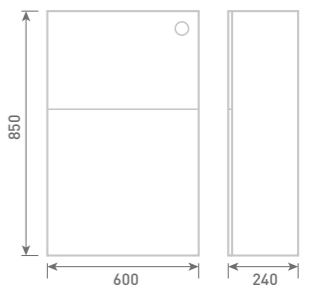

60 Back to Wall Unit inc Concealed Cistern W60 x H85 x D24 • 3/6L Flush Cistern

Gloss White	FF701	£403
Dove Grey Gloss	FF702	£403
Cashmere Gloss	FF703	£403
Stone Matt	FF704	£403
Matt Fern	FF705	£403
Matt Graphite	FF707	£403
Carini Walnut	FF706	£403